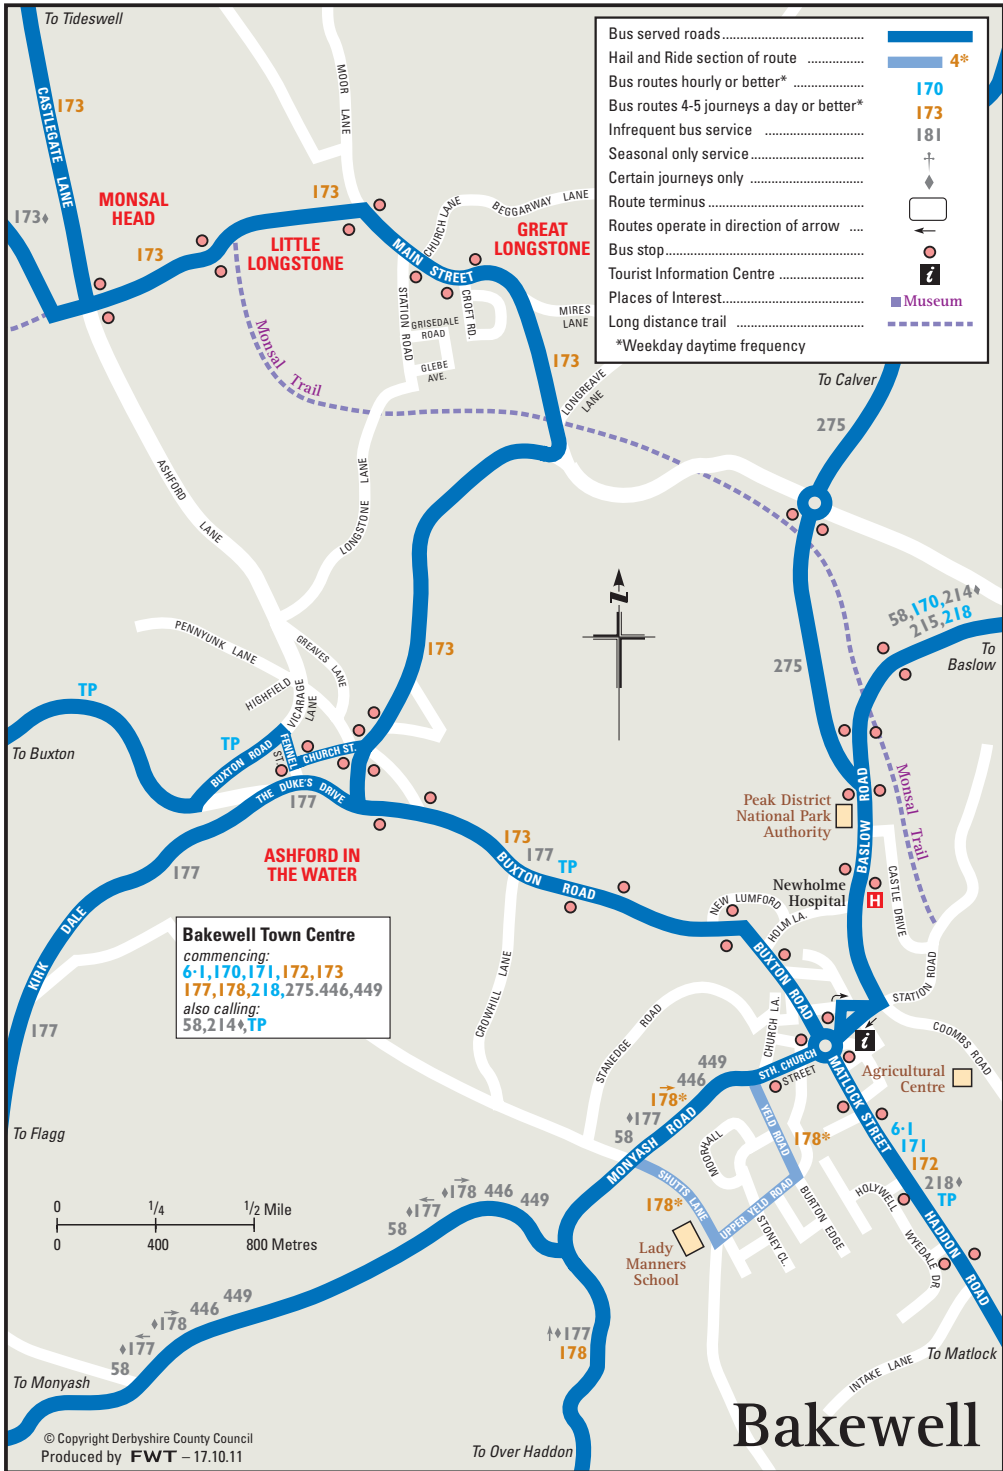

| | |
|--|--------|
| Bus served roads..... | |
| Hail and Ride section of route | 4* |
| Bus routes hourly or better* | 170 |
| Bus routes 4-5 journeys a day or better* | 173 |
| Infrequent bus service | 181 |
| Seasonal only service | † |
| Certain journeys only | ◆ |
| Route terminus | |
| Routes operate in direction of arrow | |
| Bus stop..... | |
| Tourist Information Centre | |
| Places of Interest..... | |
| Long distance trail | |
| | Museum |

*Weekday daytime frequency

Bakewell Town Centre
 commencing:
 6-1, 170, 171, 172, 173
 177, 178, 218, 275, 446, 449
 also calling:
 58, 214, TP

Bakewell