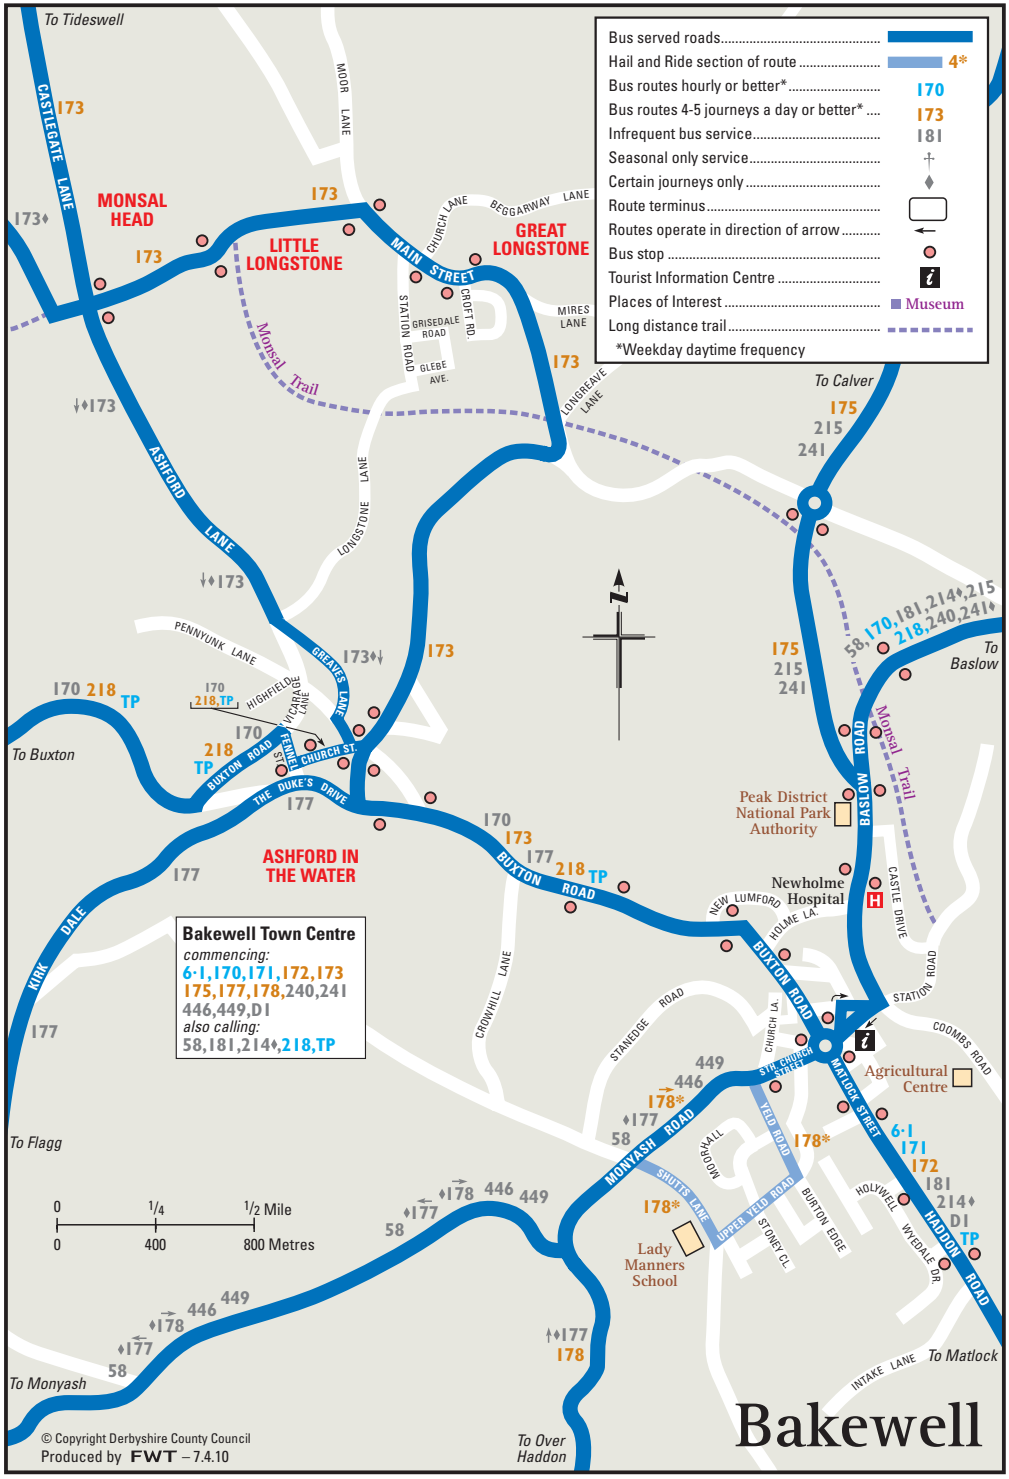

Bus served roads.....	
Hail and Ride section of route.....	4*
Bus routes hourly or better*.....	170
Bus routes 4-5 journeys a day or better*....	173
Inrequent bus service.....	181
Seasonal only service.....	↑↓
Certain journeys only.....	◇
Route terminus.....	
Routes operate in direction of arrow.....	
Bus stop.....	
Tourist Information Centre.....	
Places of Interest.....	
Long distance trail.....	
*Weekday daytime frequency	

Bakewell Town Centre
 commencing:
 6-1, 170, 171, 172, 173
 175, 177, 178, 240, 241
 446, 449, D1
 also calling:
 58, 181, 214, 218, TP

Bakewell