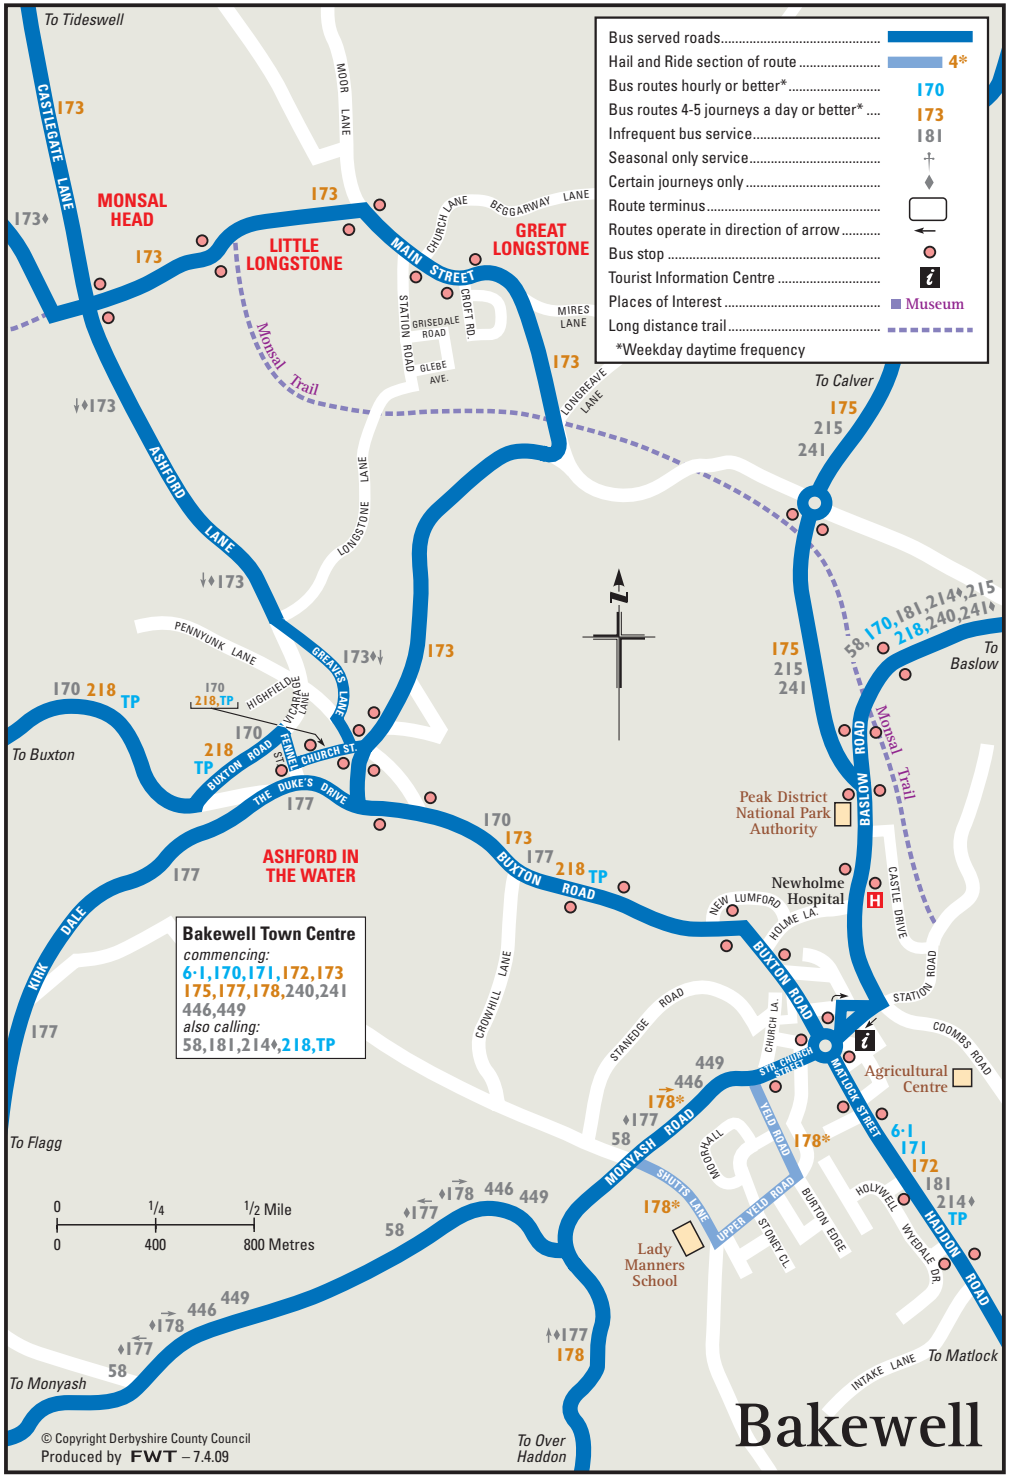

Bus served roads.....	
Hail and Ride section of route.....	4*
Bus routes hourly or better*.....	170
Bus routes 4-5 journeys a day or better*....	173
Inrequent bus service.....	181
Seasonal only service.....	†
Certain journeys only.....	◇
Route terminus.....	
Routes operate in direction of arrow.....	
Bus stop.....	
Tourist Information Centre.....	
Places of Interest.....	
Long distance trail.....	
*Weekday daytime frequency	

Bakewell Town Centre
 commencing:
 6-1, 170, 171, 172, 173
 175, 177, 178, 240, 241
 446, 449
 also calling:
 58, 181, 214, 218, TP

Bakewell