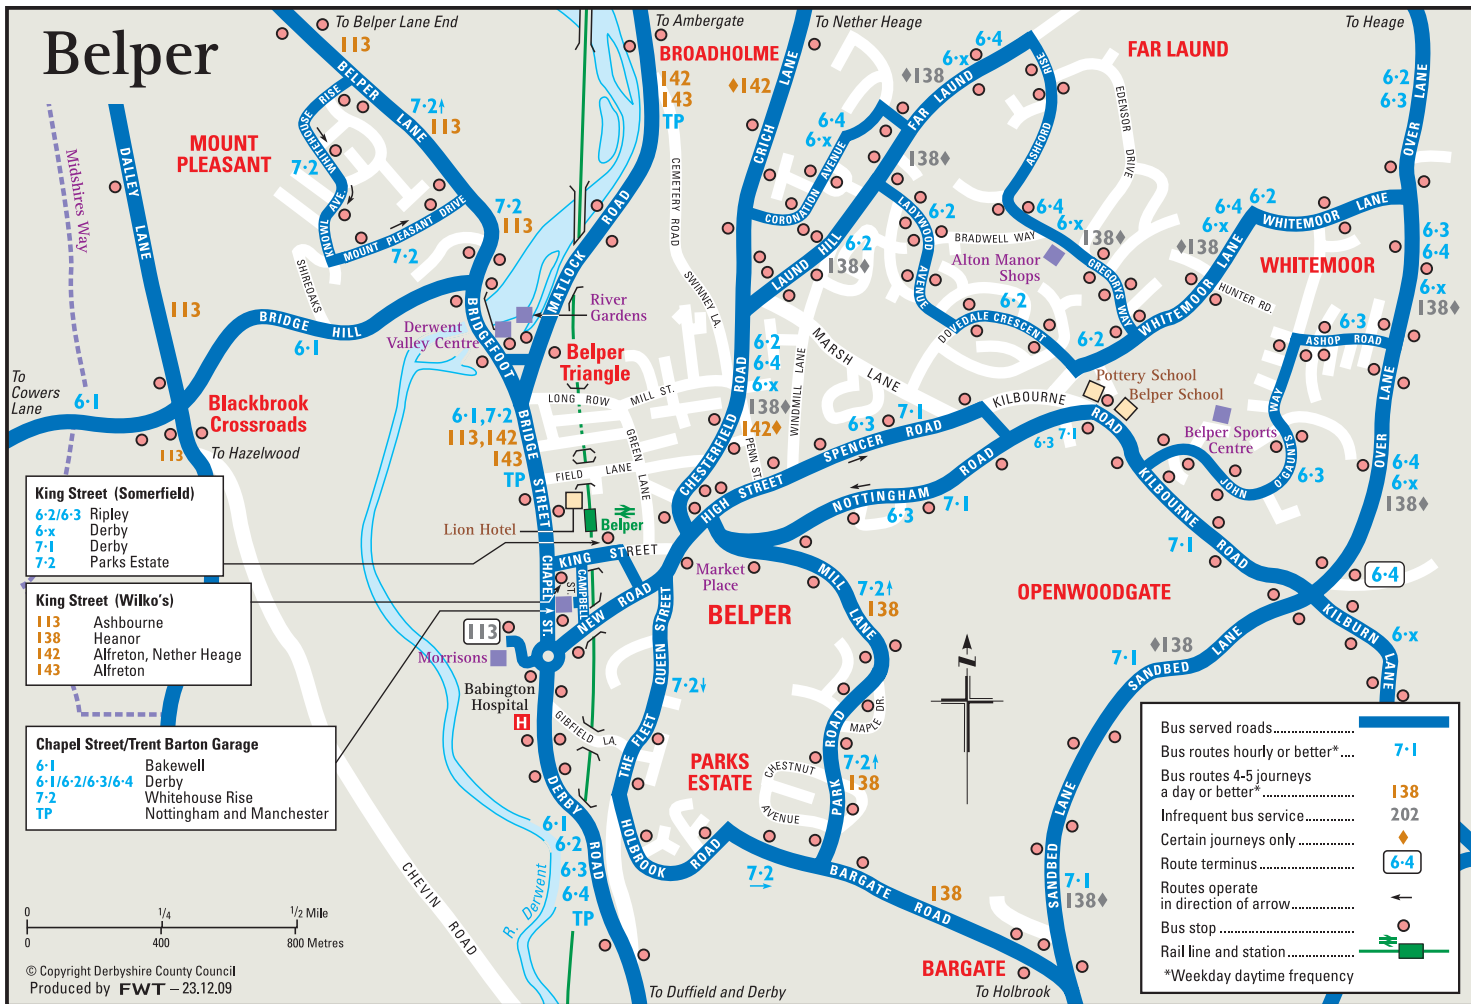

# Belper

**King Street (Somersfield)**  
 6-2/6-3 Ripley  
 6-x Derby  
 7-1 Derby  
 7-2 Parks Estate

**King Street (Wilko's)**  
 113 Ashbourne  
 138 Heanor  
 142 Alfreton, Nether Heage  
 143 Alfreton

**Chapel Street/Trent Barton Garage**  
 6-1 Bakewell  
 6-1/6-2/6-3/6-4 Derby  
 7-2 Whitehouse Rise  
 TP Nottingham and Manchester

Bus served roads.....   
 Bus routes hourly or better\* .... **7-1**  
 Bus routes 4-5 journeys a day or better\* ..... **138**  
 Infrequent bus service..... **202**  
 Certain journeys only .....   
 Route terminus .....   
 Routes operate in direction of arrow .....   
 Bus stop .....   
 Rail line and station.....   
 \*Weekday daytime frequency