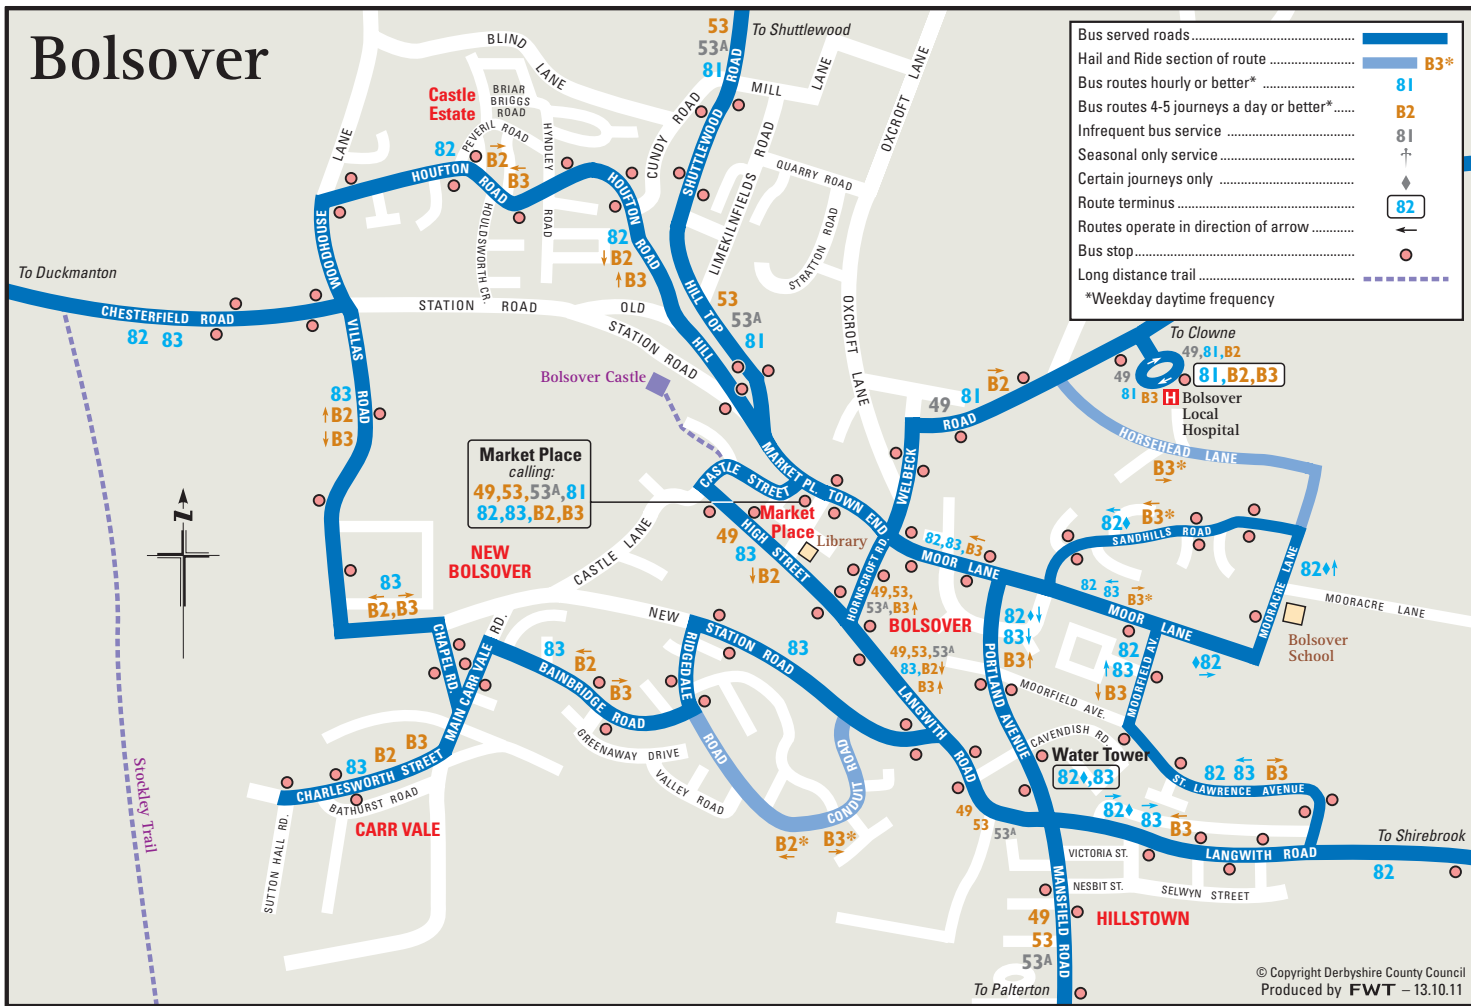

# Bolsover

Bus served roads .....	
Hail and Ride section of route .....	B3*
Bus routes hourly or better* .....	81
Bus routes 4-5 journeys a day or better* .....	B2
Infrequent bus service .....	81
Seasonal only service .....	↑
Certain journeys only .....	↓
Route terminus .....	
Routes operate in direction of arrow .....	
Bus stop .....	
Long distance trail .....	
*Weekday daytime frequency	

**Market Place**  
calling:  
49,53,53A,81  
82,83,B2,B3

**NEW BOLSOVER**

**Water Tower**  
82,83

**HILLSTOWN**