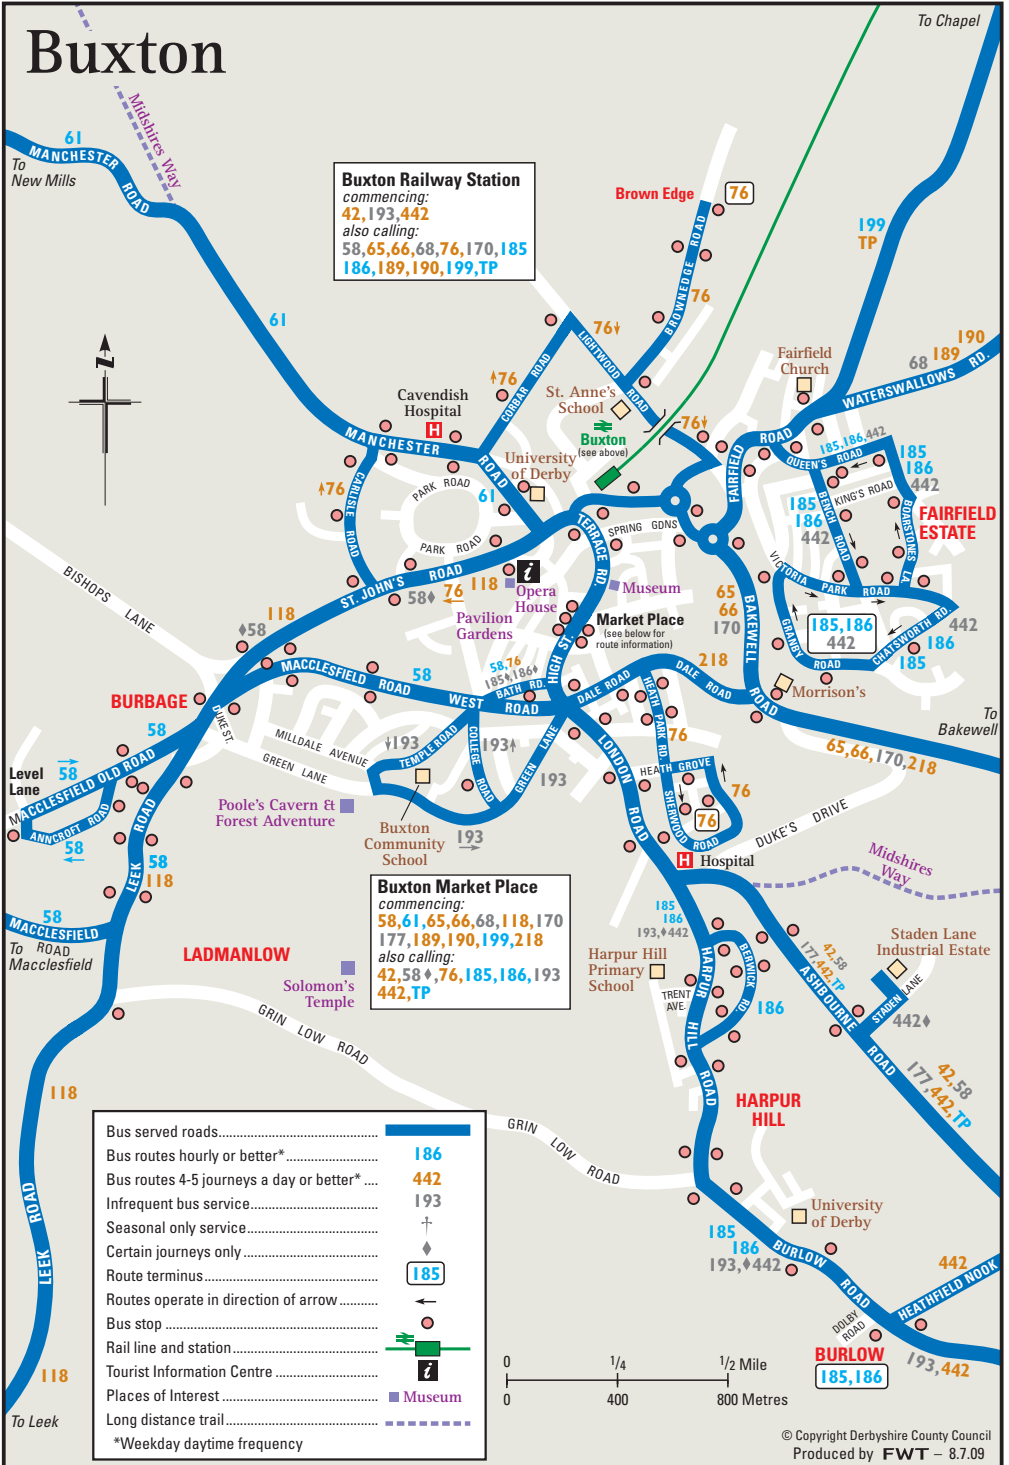

Buxton

Buxton Railway Station
 commencing:
 42, 193, 442
 also calling:
 58, 65, 66, 68, 76, 170, 185
 186, 189, 190, 199, TP

Buxton Market Place
 commencing:
 58, 61, 65, 66, 68, 118, 170
 177, 189, 190, 199, 218
 also calling:
 42, 58, 76, 185, 186, 193
 442, TP

Bus served roads.....	
Bus routes hourly or better*.....	186
Bus routes 4-5 journeys a day or better*....	442
Infrequent bus service.....	193
Seasonal only service.....	↑
Certain journeys only.....	↓
Route terminus.....	
Routes operate in direction of arrow.....	←
Bus stop.....	
Rail line and station.....	
Tourist Information Centre.....	
Places of Interest.....	
Long distance trail.....	

*Weekday daytime frequency