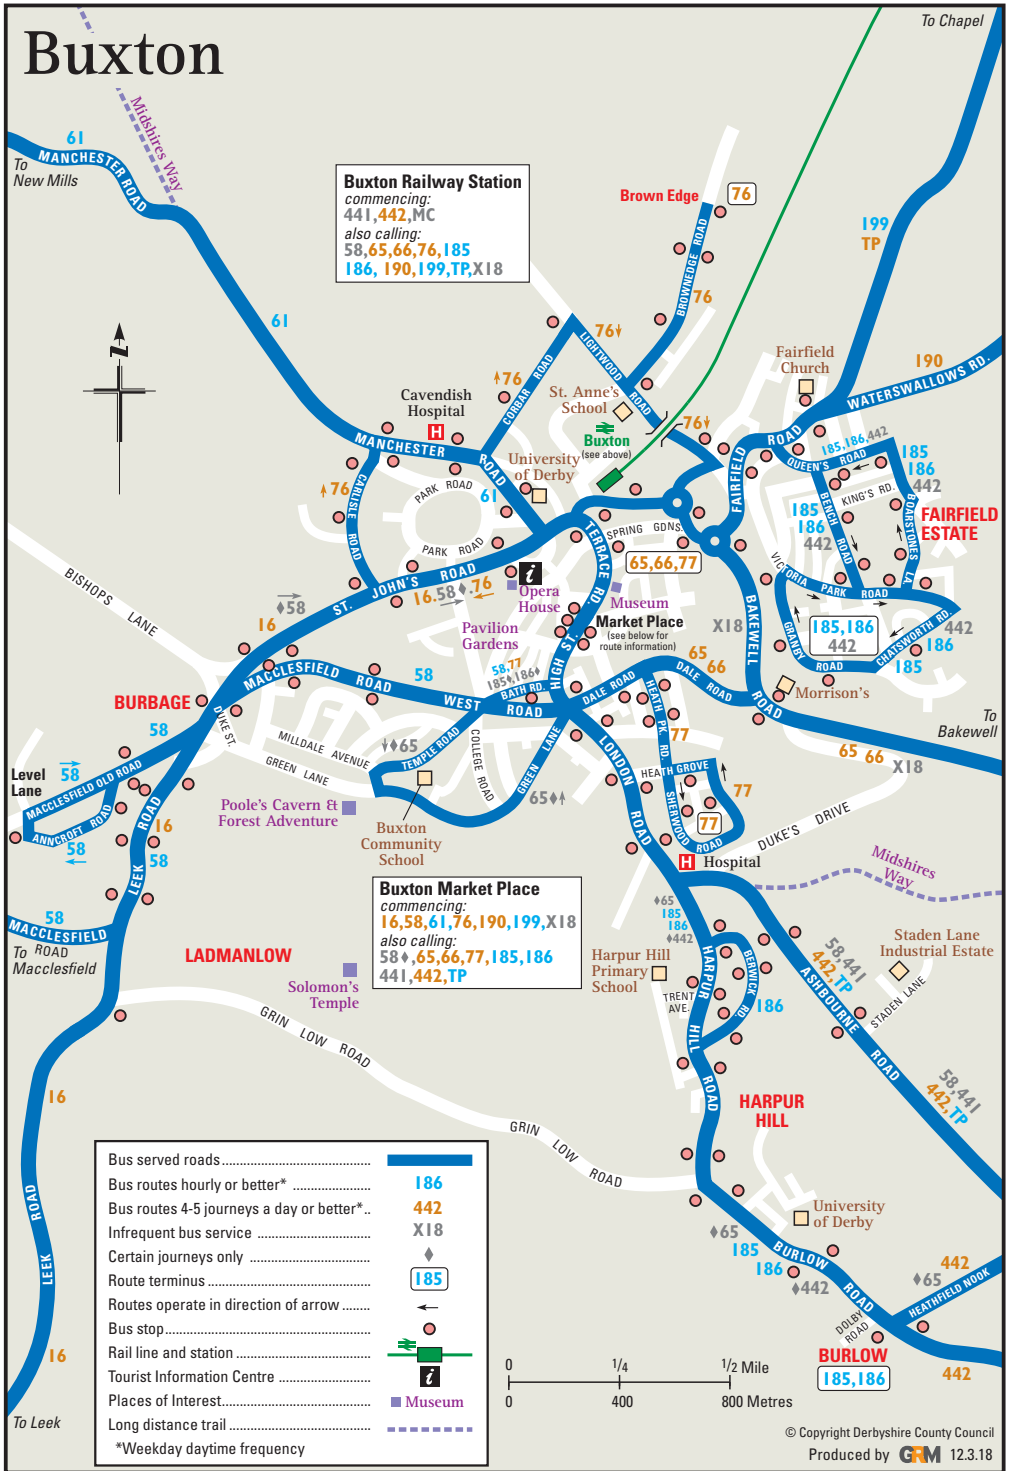

Buxton

Buxton Railway Station
 commencing:
 441,442,MC
 also calling:
 58,65,66,76,185
 186,190,199,TP,X18

Buxton Market Place
 commencing:
 16,58,61,76,190,199,X18
 also calling:
 58,65,66,77,185,186
 441,442,TP

- Bus served roads █
 - Bus routes hourly or better* 186
 - Bus routes 4-5 journeys a day or better*.. 442
 - Infrequent bus service X18
 - Certain journeys only ◇
 - Route terminus 185
 - Routes operate in direction of arrow ←
 - Bus stop..... ●
 - Rail line and station █
 - Tourist Information Centre ■
 - Places of Interest..... ■
 - Long distance trail - - - - -
- *Weekday daytime frequency