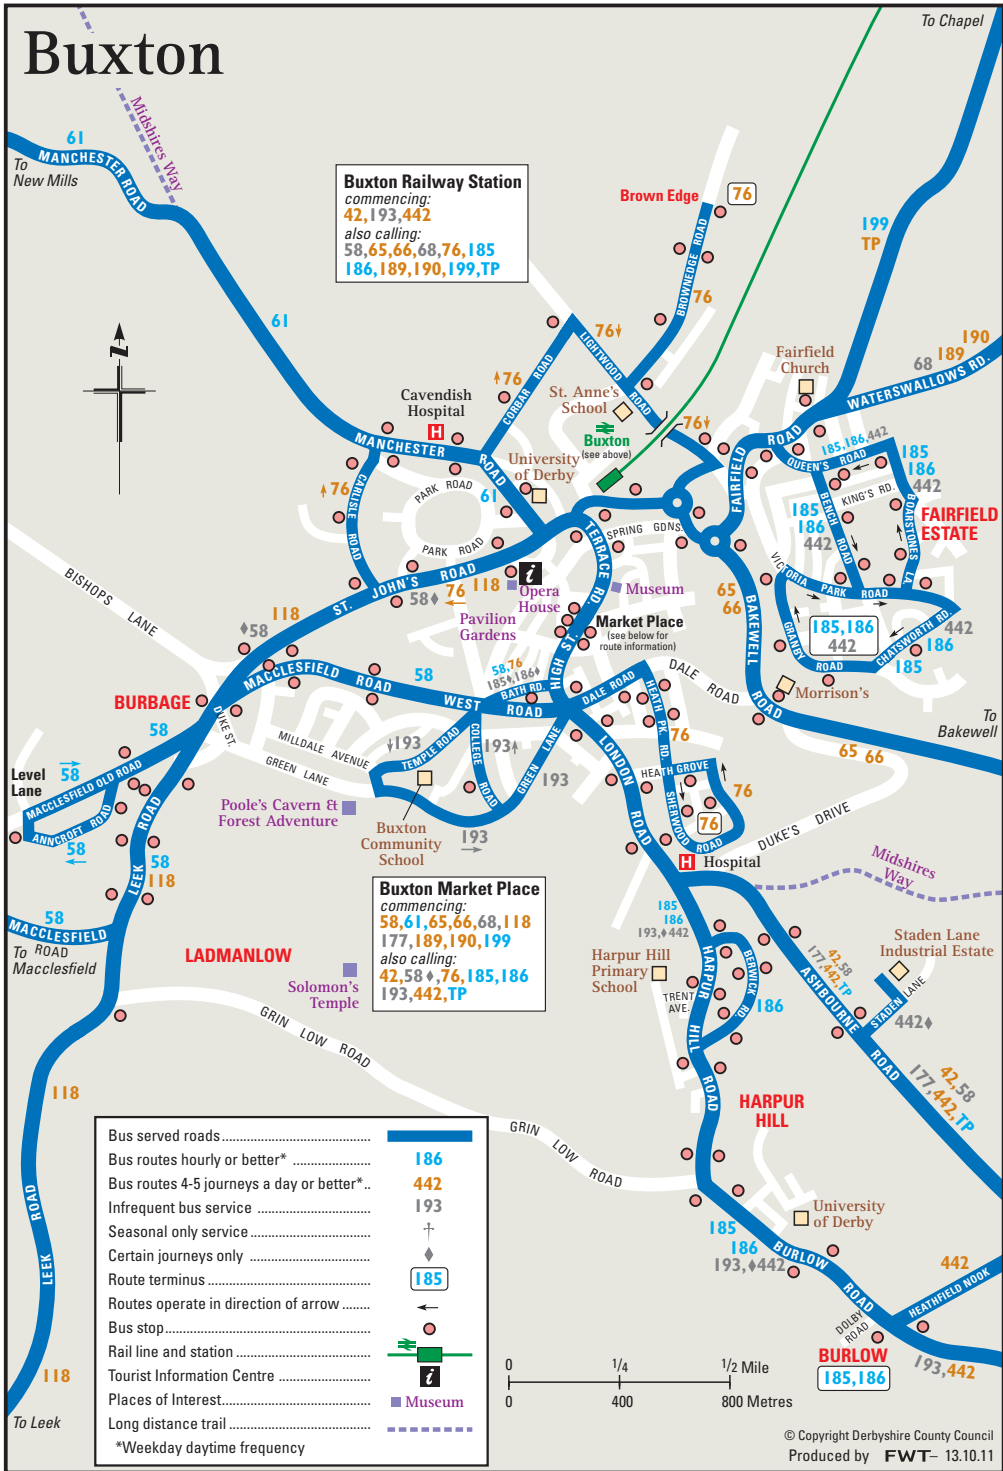

# Buxton

**Buxton Railway Station**  
 commencing:  
 42, 193, 442  
 also calling:  
 58, 65, 66, 68, 76, 185  
 186, 189, 190, 199, TP

**Buxton Market Place**  
 commencing:  
 58, 61, 65, 66, 68, 118  
 177, 189, 190, 199  
 also calling:  
 42, 58 + 76, 185, 186  
 193, 442, TP

Bus served roads .....	
Bus routes hourly or better* .....	186
Bus routes 4-5 journeys a day or better* ..	442
Infrequent bus service .....	193
Seasonal only service .....	↑
Certain journeys only .....	↓
Route terminus .....	
Routes operate in direction of arrow .....	
Bus stop .....	
Rail line and station .....	
Tourist Information Centre .....	
Places of Interest .....	
Long distance trail .....	

\*Weekday daytime frequency