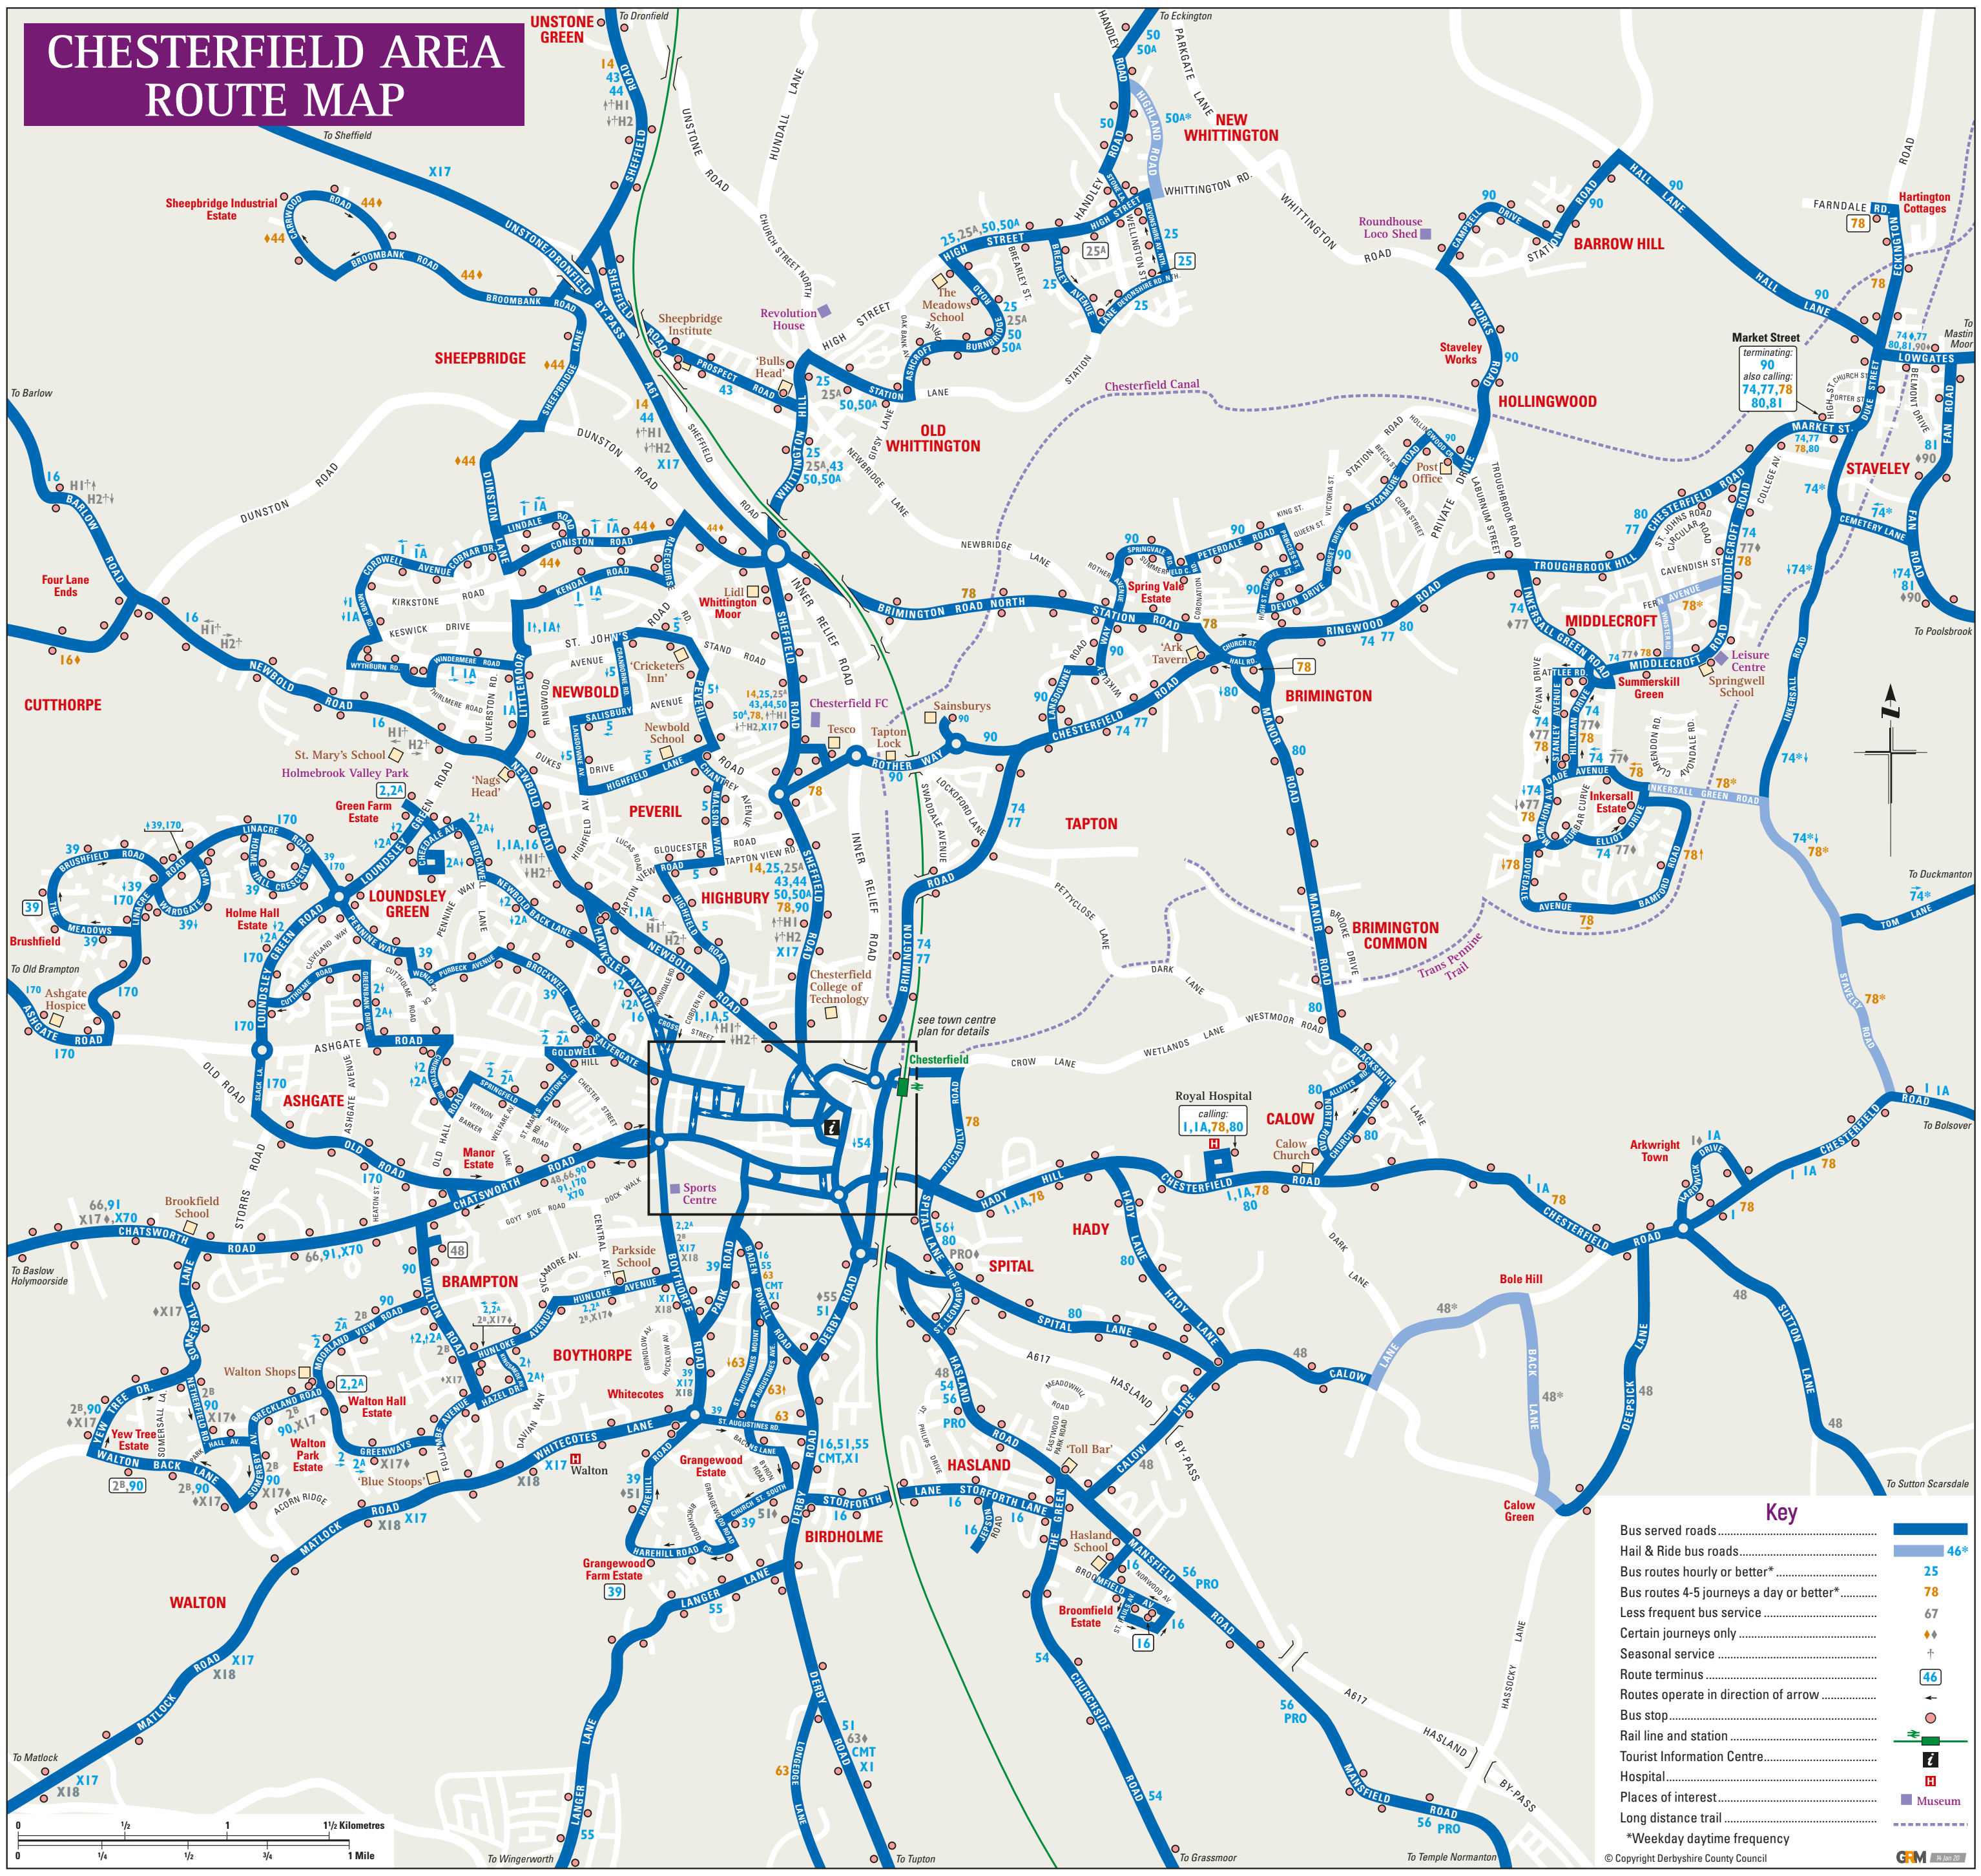

CHESTERFIELD AREA ROUTE MAP

terminating:
90
also calling:
74,77,78
80,81

see town centre
plan for details

Key

- Bus served roads.....
- Hail & Ride bus roads.....
- Bus routes hourly or better*.....
- Bus routes 4-5 journeys a day or better*.....
- Less frequent bus service.....
- Certain journeys only.....
- Seasonal service.....
- Route terminus.....
- Routes operate in direction of arrow.....
- Bus stop.....
- Rail line and station.....
- Tourist Information Centre.....
- Hospital.....
- Places of interest.....
- Long distance trail.....