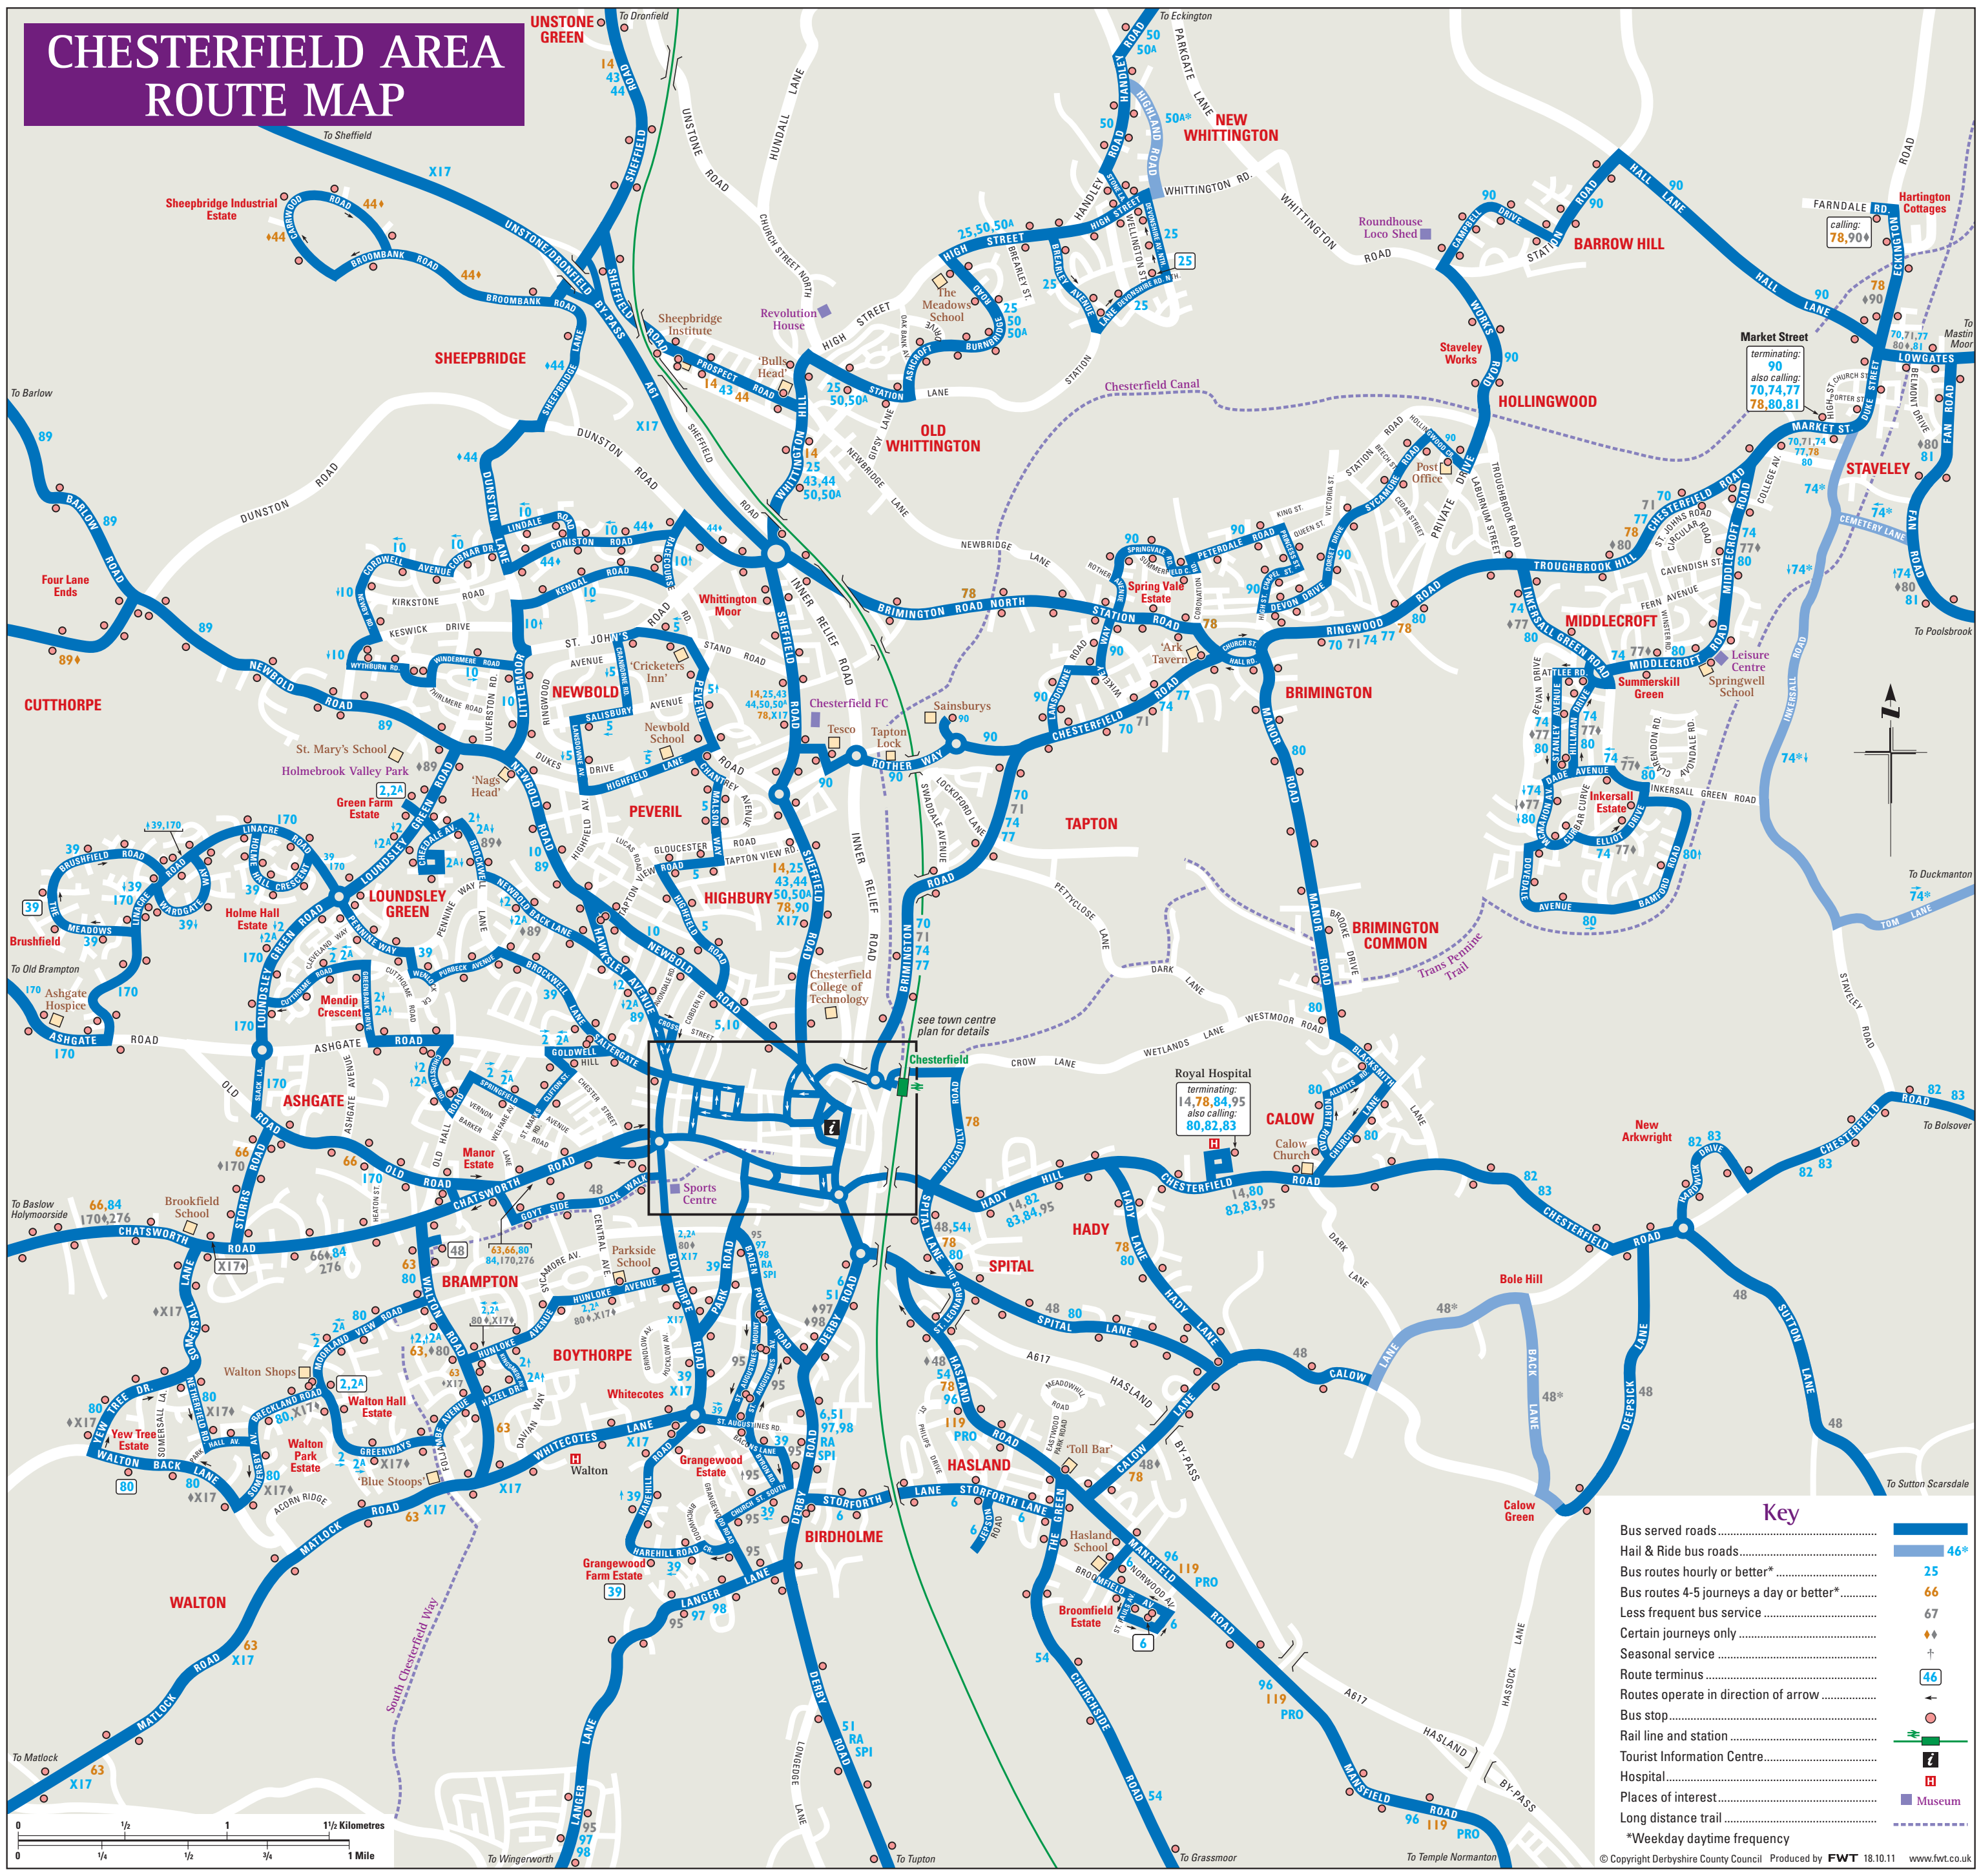

CHESTERFIELD AREA ROUTE MAP

Key

- Bus served roads █
- Hail & Ride bus roads █ 46*
- Bus routes hourly or better* 25
- Bus routes 4-5 journeys a day or better* 66
- Less frequent bus service 67
- Certain journeys only ♦♦
- Seasonal service †
- Route terminus 46
- Routes operate in direction of arrow →
- Bus stop ●
- Rail line and station █
- Tourist Information Centre i
- Hospital H
- Places of interest █
- Long distance trail - - - - -