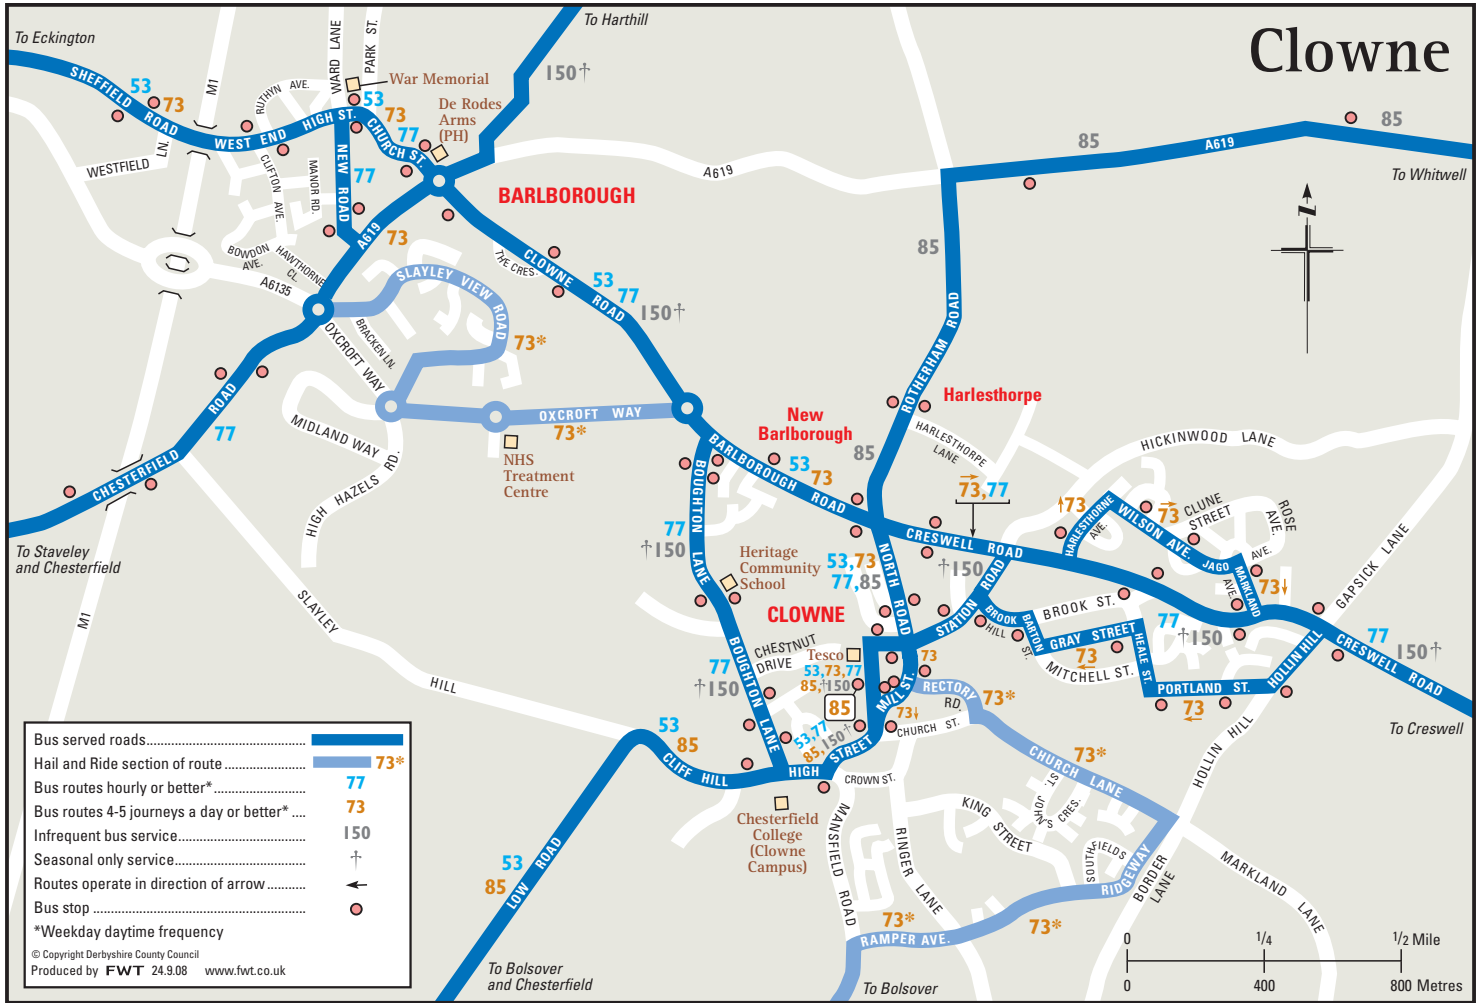

Clowne

Bus served roads.....	
Hail and Ride section of route.....	73*
Bus routes hourly or better*.....	77
Bus routes 4-5 journeys a day or better*....	73
Infrequent bus service.....	150
Seasonal only service.....	†
Routes operate in direction of arrow.....	
Bus stop.....	
*Weekday daytime frequency	
© Copyright Derbyshire County Council Produced by FWT 24.9.08 www.fwt.co.uk	