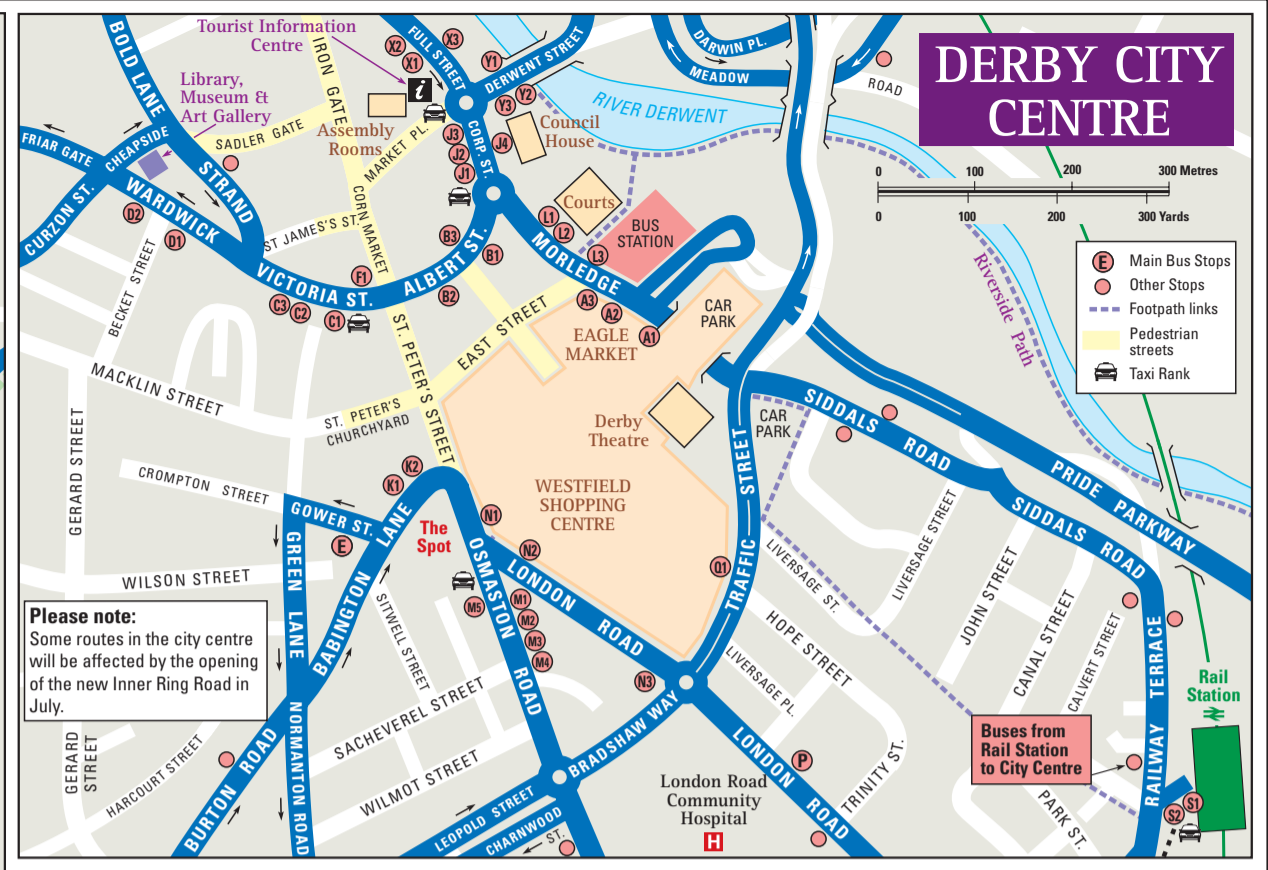

DERBY CITY ROUTE MAP

- Ab The Allestree (blue route)
- AMB Amberline
- Ar The Allestree (red route)
- HQ Harlequin
- IF Ilkeston Flyer
- IGO Indigo
- Mb The Mickelover (blue route)
- Mr The Mickelover (red route)
- RA Red Arrow
- ROY Royal Derby
- SFB Spondon Flyer (blue route)
- SFr Spondon Flyer (red route)
- SKY Skylink
- TP TransPeak

- Bus served roads..... 19*
- Hail & Ride bus roads..... 32
- Bus routes hourly or better*..... 109
- Bus routes 4-5 journeys a day or better*..... 423
- Infrequent bus service..... 212/RA
- Services passing non-stop.....
- Certain journeys only.....
- Seasonal only.....
- Route terms.....
- Routes operate in direction of arrow.....
- Bus stop.....
- Pedestrian areas.....
- Rail line and station.....
- Tourist Information Centre.....
- Hospital.....
- Places of interest.....
- Long distance trail.....
- *Weekday daytime frequency