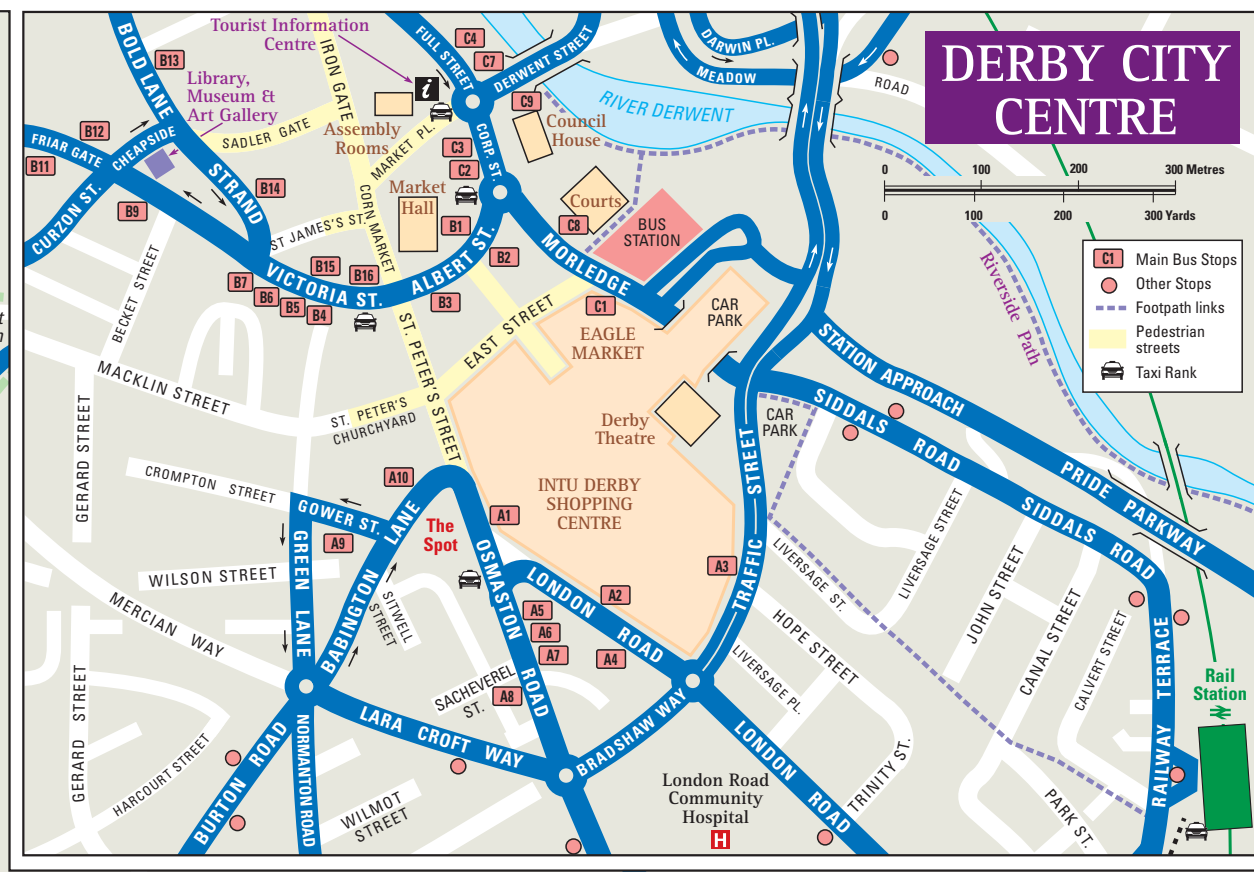

# DERBY CITY ROUTE MAP

- Ab The Allestree (blue route)
- Ag The Allestree (green route)
- AMB Amberline
- BC Black Cat
- CMT Comet
- HQ Harlequin
- IF Ilkerton Flyer
- IGO Indigo
- Mb The Mickelover (blue route)
- Mg The Mickelover (green route)
- P&R Park & Ride
- RA Red Arrow
- ROY Royal Derby
- SF Spondon Flyer
- SKY Skylink
- SWI Swift
- TP TransPeak

**Duplicate Route Numbers**  
 Please note that the following route number occurs more than once, and is therefore used to identify more than one service:

- 5 City Centre - Sunnyhill circular (via Royal Hospital)
- 5† University - Uttoxeter New Road - University
- 9 City Centre - Ockbrook
- 9 City Centre - Radbourne Lane

- Bus served roads.....
- Hail & Ride bus roads.....
- Bus routes hourly or better\*.....
- Bus routes 4-5 journeys a day or better\*.....
- Infrequent bus service.....
- Services passing non-stop.....
- Derby University 'Unibus' services.....
- Certain journeys only.....
- Route terminus.....
- Routes operate in direction of arrow.....
- Bus stop.....
- Pedestrian areas.....
- Rail line and station.....
- Tourist Information Centre.....
- Hospital.....
- Places of interest.....
- Long distance trail.....
- \*Weekday daytime frequency