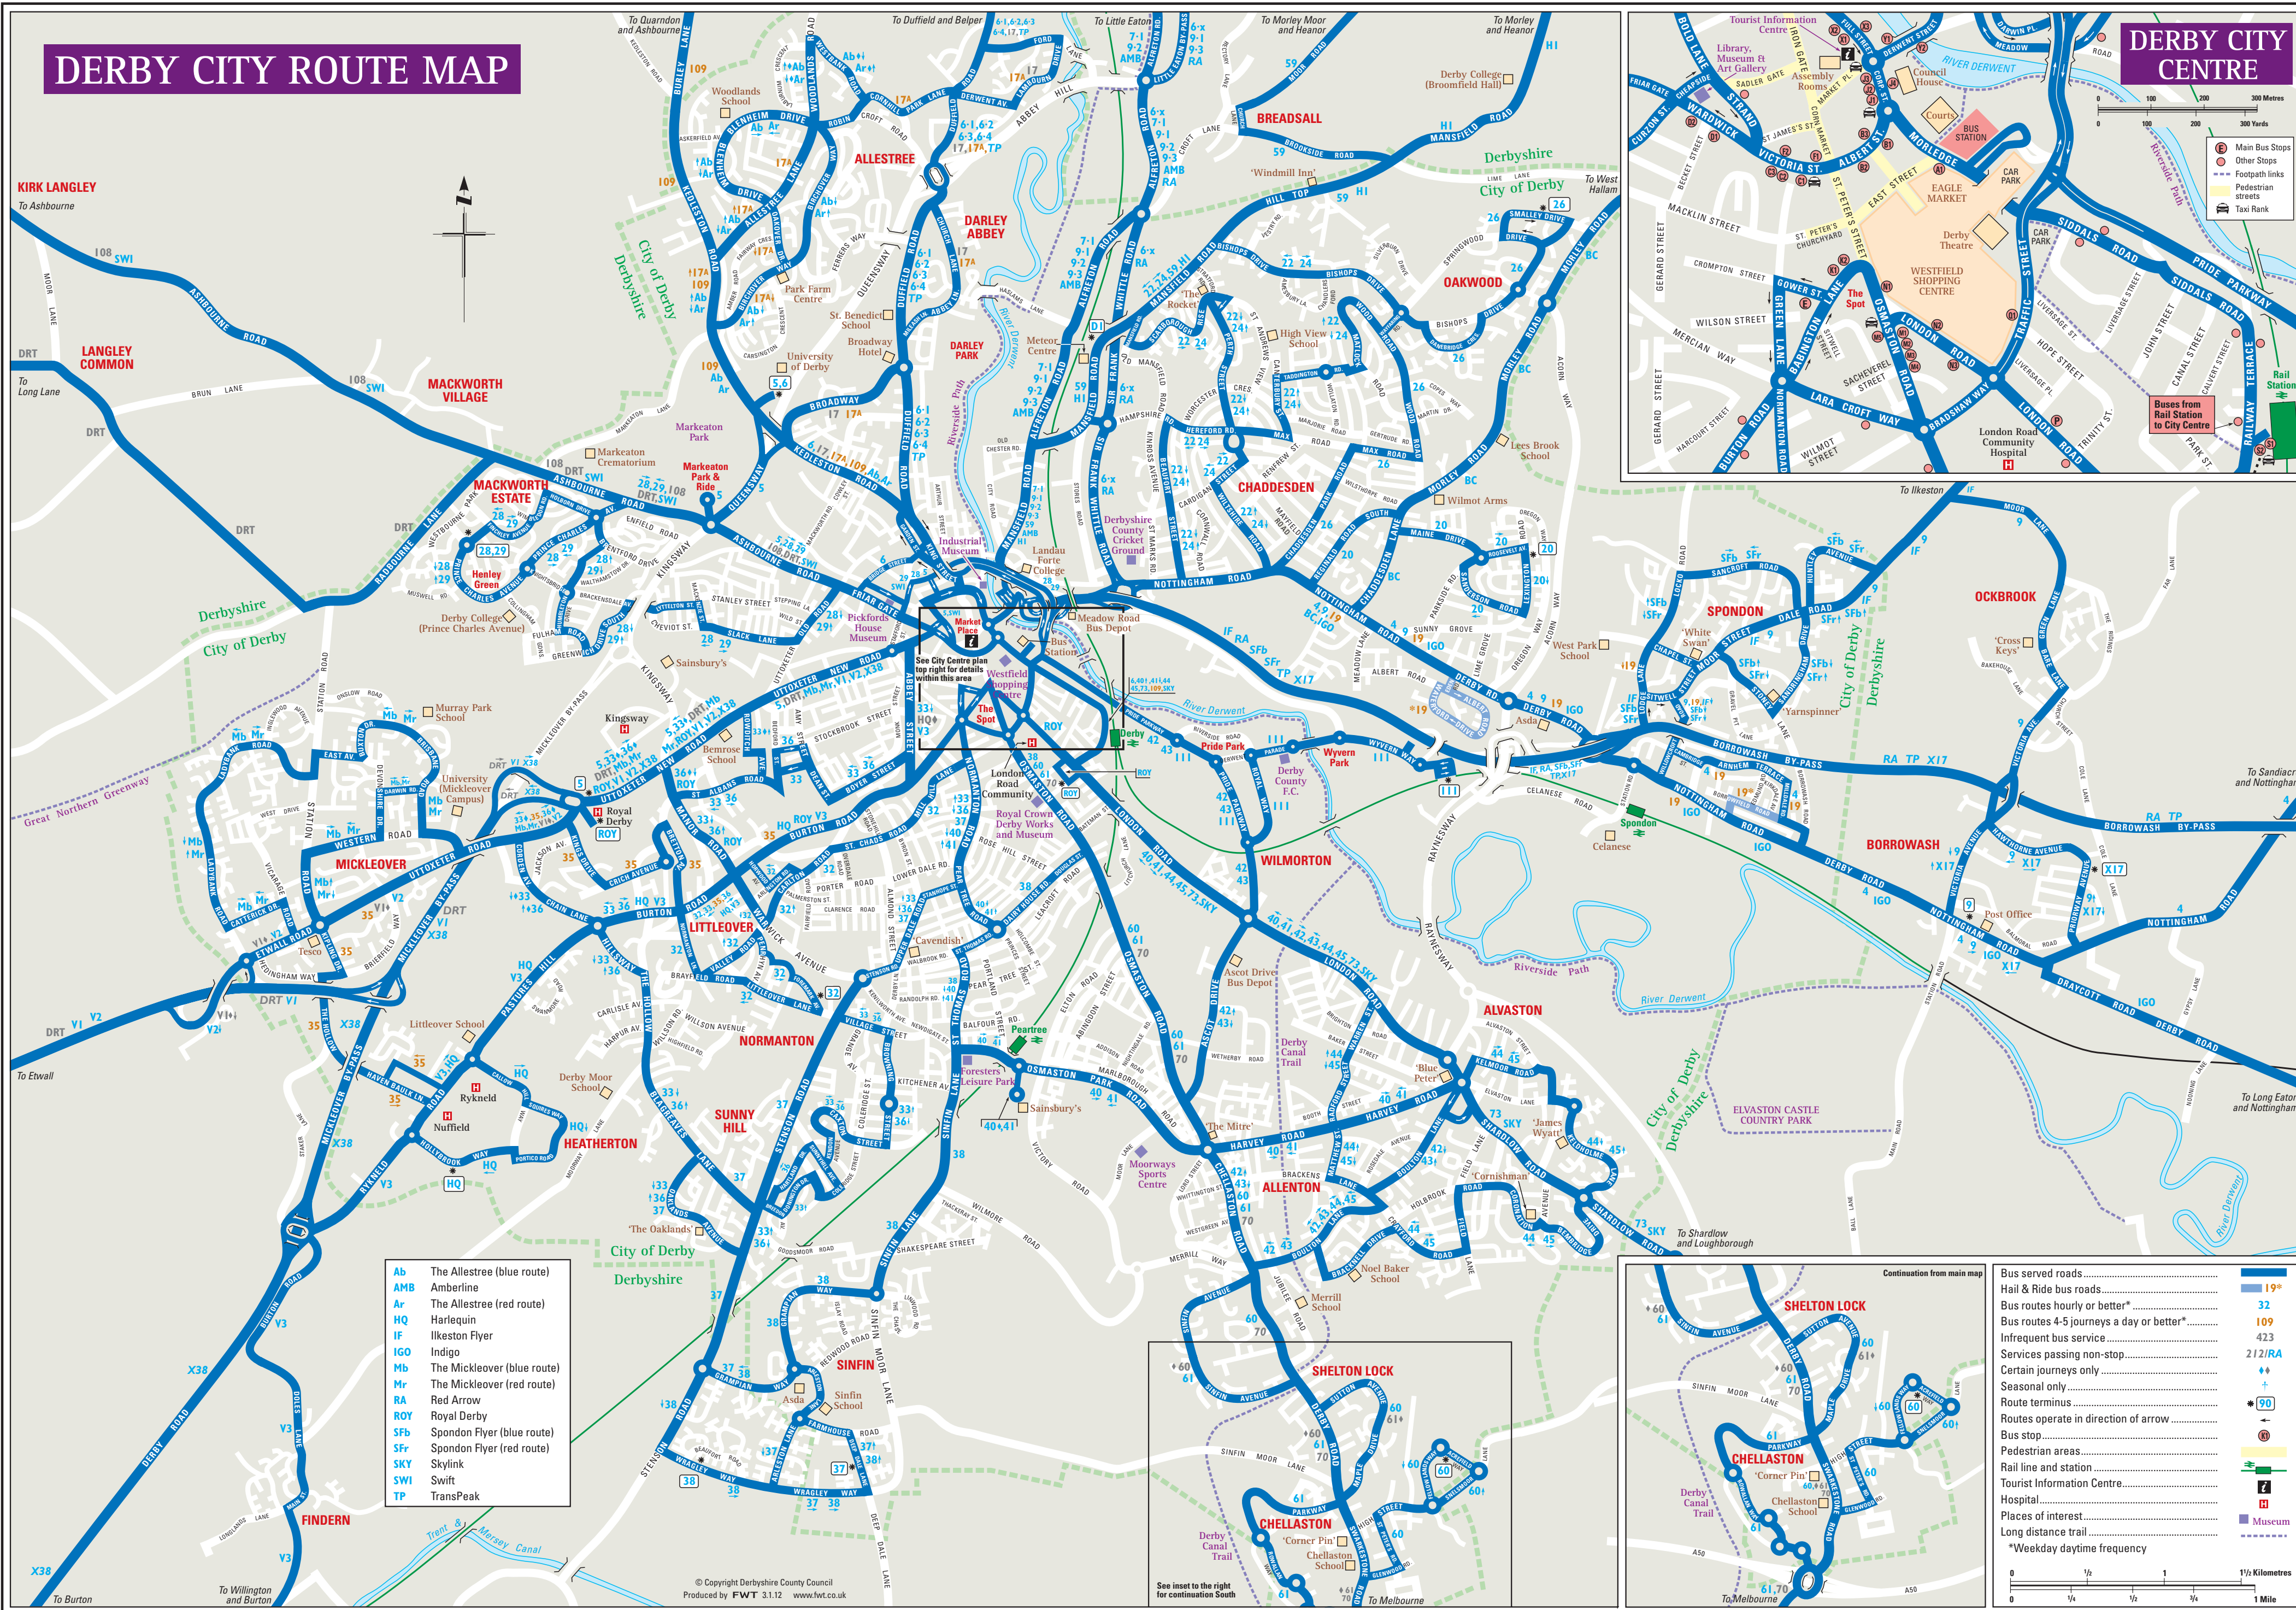

DERBY CITY ROUTE MAP

- Ab The Allestree (blue route)
- AMB Amberline
- Ar The Allestree (red route)
- HQ Harlequin
- IF Ilkerton Flyer
- IGO Indigo
- Mb The Mickleover (blue route)
- Mr The Mickleover (red route)
- RA Red Arrow
- ROY Royal Derby
- SFb Spondon Flyer (blue route)
- SFr Spondon Flyer (red route)
- SKY Skylink
- SWI Swift
- TP TransPeak

- Bus served roads..... 19*
- Hail & Ride bus roads..... 19*
- Bus routes hourly or better*..... 32
- Bus routes 4-5 journeys a day or better*..... 109
- Infrequent bus service..... 423
- Services passing non-stop..... 212/RA
- Certain journeys only..... +
- Seasonal only..... +
- Route terminus..... * 90
- Routes operate in direction of arrow..... →
- Bus stop..... (circle with 'B')
- Pedestrian areas..... (yellow shaded)
- Rail line and station..... (green line with 'R')
- Tourist Information Centre..... (red building icon)
- Hospital..... (red cross icon)
- Places of interest..... (purple building icon)
- Long distance trail..... (dashed line)
- *Weekday daytime frequency