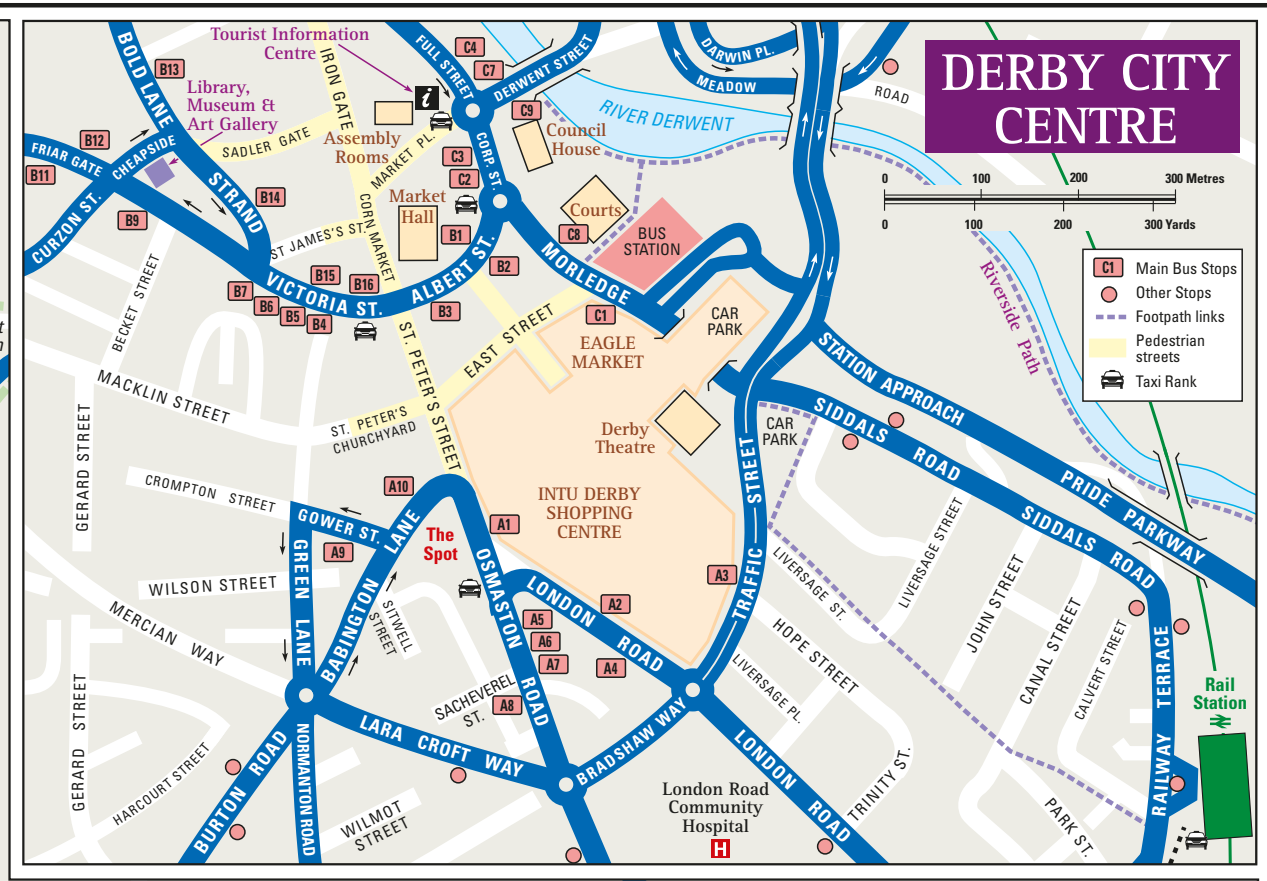

DERBY CITY ROUTE MAP

- Ab The Allestree (blue route)
- Ag The Allestree (green route)
- AMB Amberline
- BC Black Cat
- CMT Comet
- HQ Harlequin
- IF Ilkeston Flyer
- IGO Indigo
- Mb The Mickleover (blue route)
- Mg The Mickleover (green route)
- P&R Park & Ride
- RA Red Arrow
- ROY Royal Derby
- SF Spondon Flyer
- SKY Skylink
- SWI Swift
- TP TransPeak

Duplicate Route Numbers
 Please note that the following route number occurs more than once, and is therefore used to identify more than one service:

- 4 City Centre - Allenton - Alvaston
- 44 University - Markeaton Street
- 7 City Centre - Sinfyn (via Stenson Road)
- 74 University - Ashbourne - University
- 9 City Centre - Ockbrook
- 9 City Centre - Radbourne Lane

- Bus served roads.....
- Hail & Ride bus roads.....
- Bus routes hourly or better*.....
- Bus routes 4-5 journeys a day or better*.....
- Infrequent bus service.....
- Services passing non-stop.....
- Derby University 'Unibus' services.....
- Certain journeys only.....
- Route terminus.....
- Routes operate in direction of arrow.....
- Bus stop.....
- Pedestrian areas.....
- Rail line and station.....
- Tourist Information Centre.....
- Hospital.....
- Places of interest.....
- Long distance trail.....
- *Weekday daytime frequency