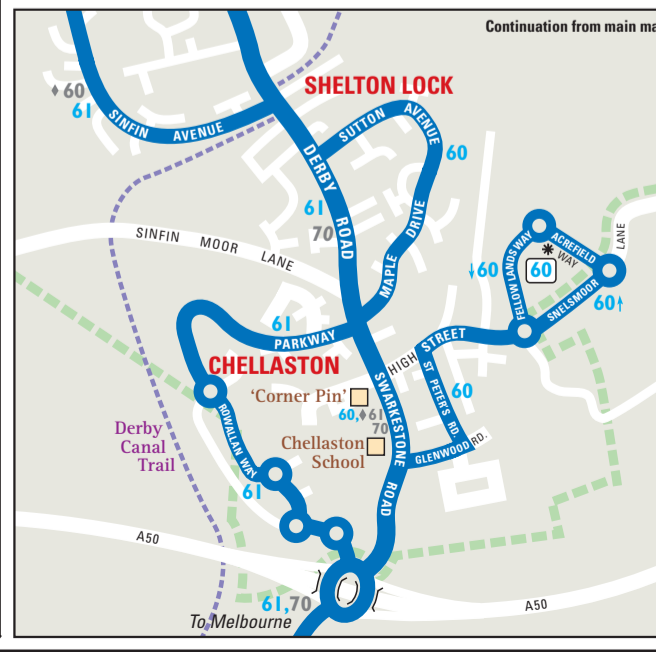

DERBY CITY ROUTE MAP

- Ab The Allestree (blue route)
- AMB Amberline
- Ar The Allestree (red route)
- HQ Harlequin
- IF Ilkeston Flyer
- IGO Indigo
- Mb The Mickelover (blue route)
- Mr The Mickelover (red route)
- RA Red Arrow
- ROY Royal Derby
- SFB Spondon Flyer (blue route)
- SFr Spondon Flyer (red route)
- SKY Skylink
- TP TransPeak

- Bus served roads..... 19*
- Hail & Ride bus roads..... 32
- Bus routes hourly or better*..... 109
- Bus routes 4-5 journeys a day or better*..... 423
- Infrequent bus service..... 212/RA
- Services passing non-stop.....
- Certain journeys only.....
- Seasonal only.....
- Route terms.....
- Routes operate in direction of arrow.....
- Bus stop.....
- Pedestrian areas.....
- Rail line and station.....
- Tourist Information Centre.....
- Hospital.....
- Places of interest.....
- Long distance trail.....
- *Weekday daytime frequency