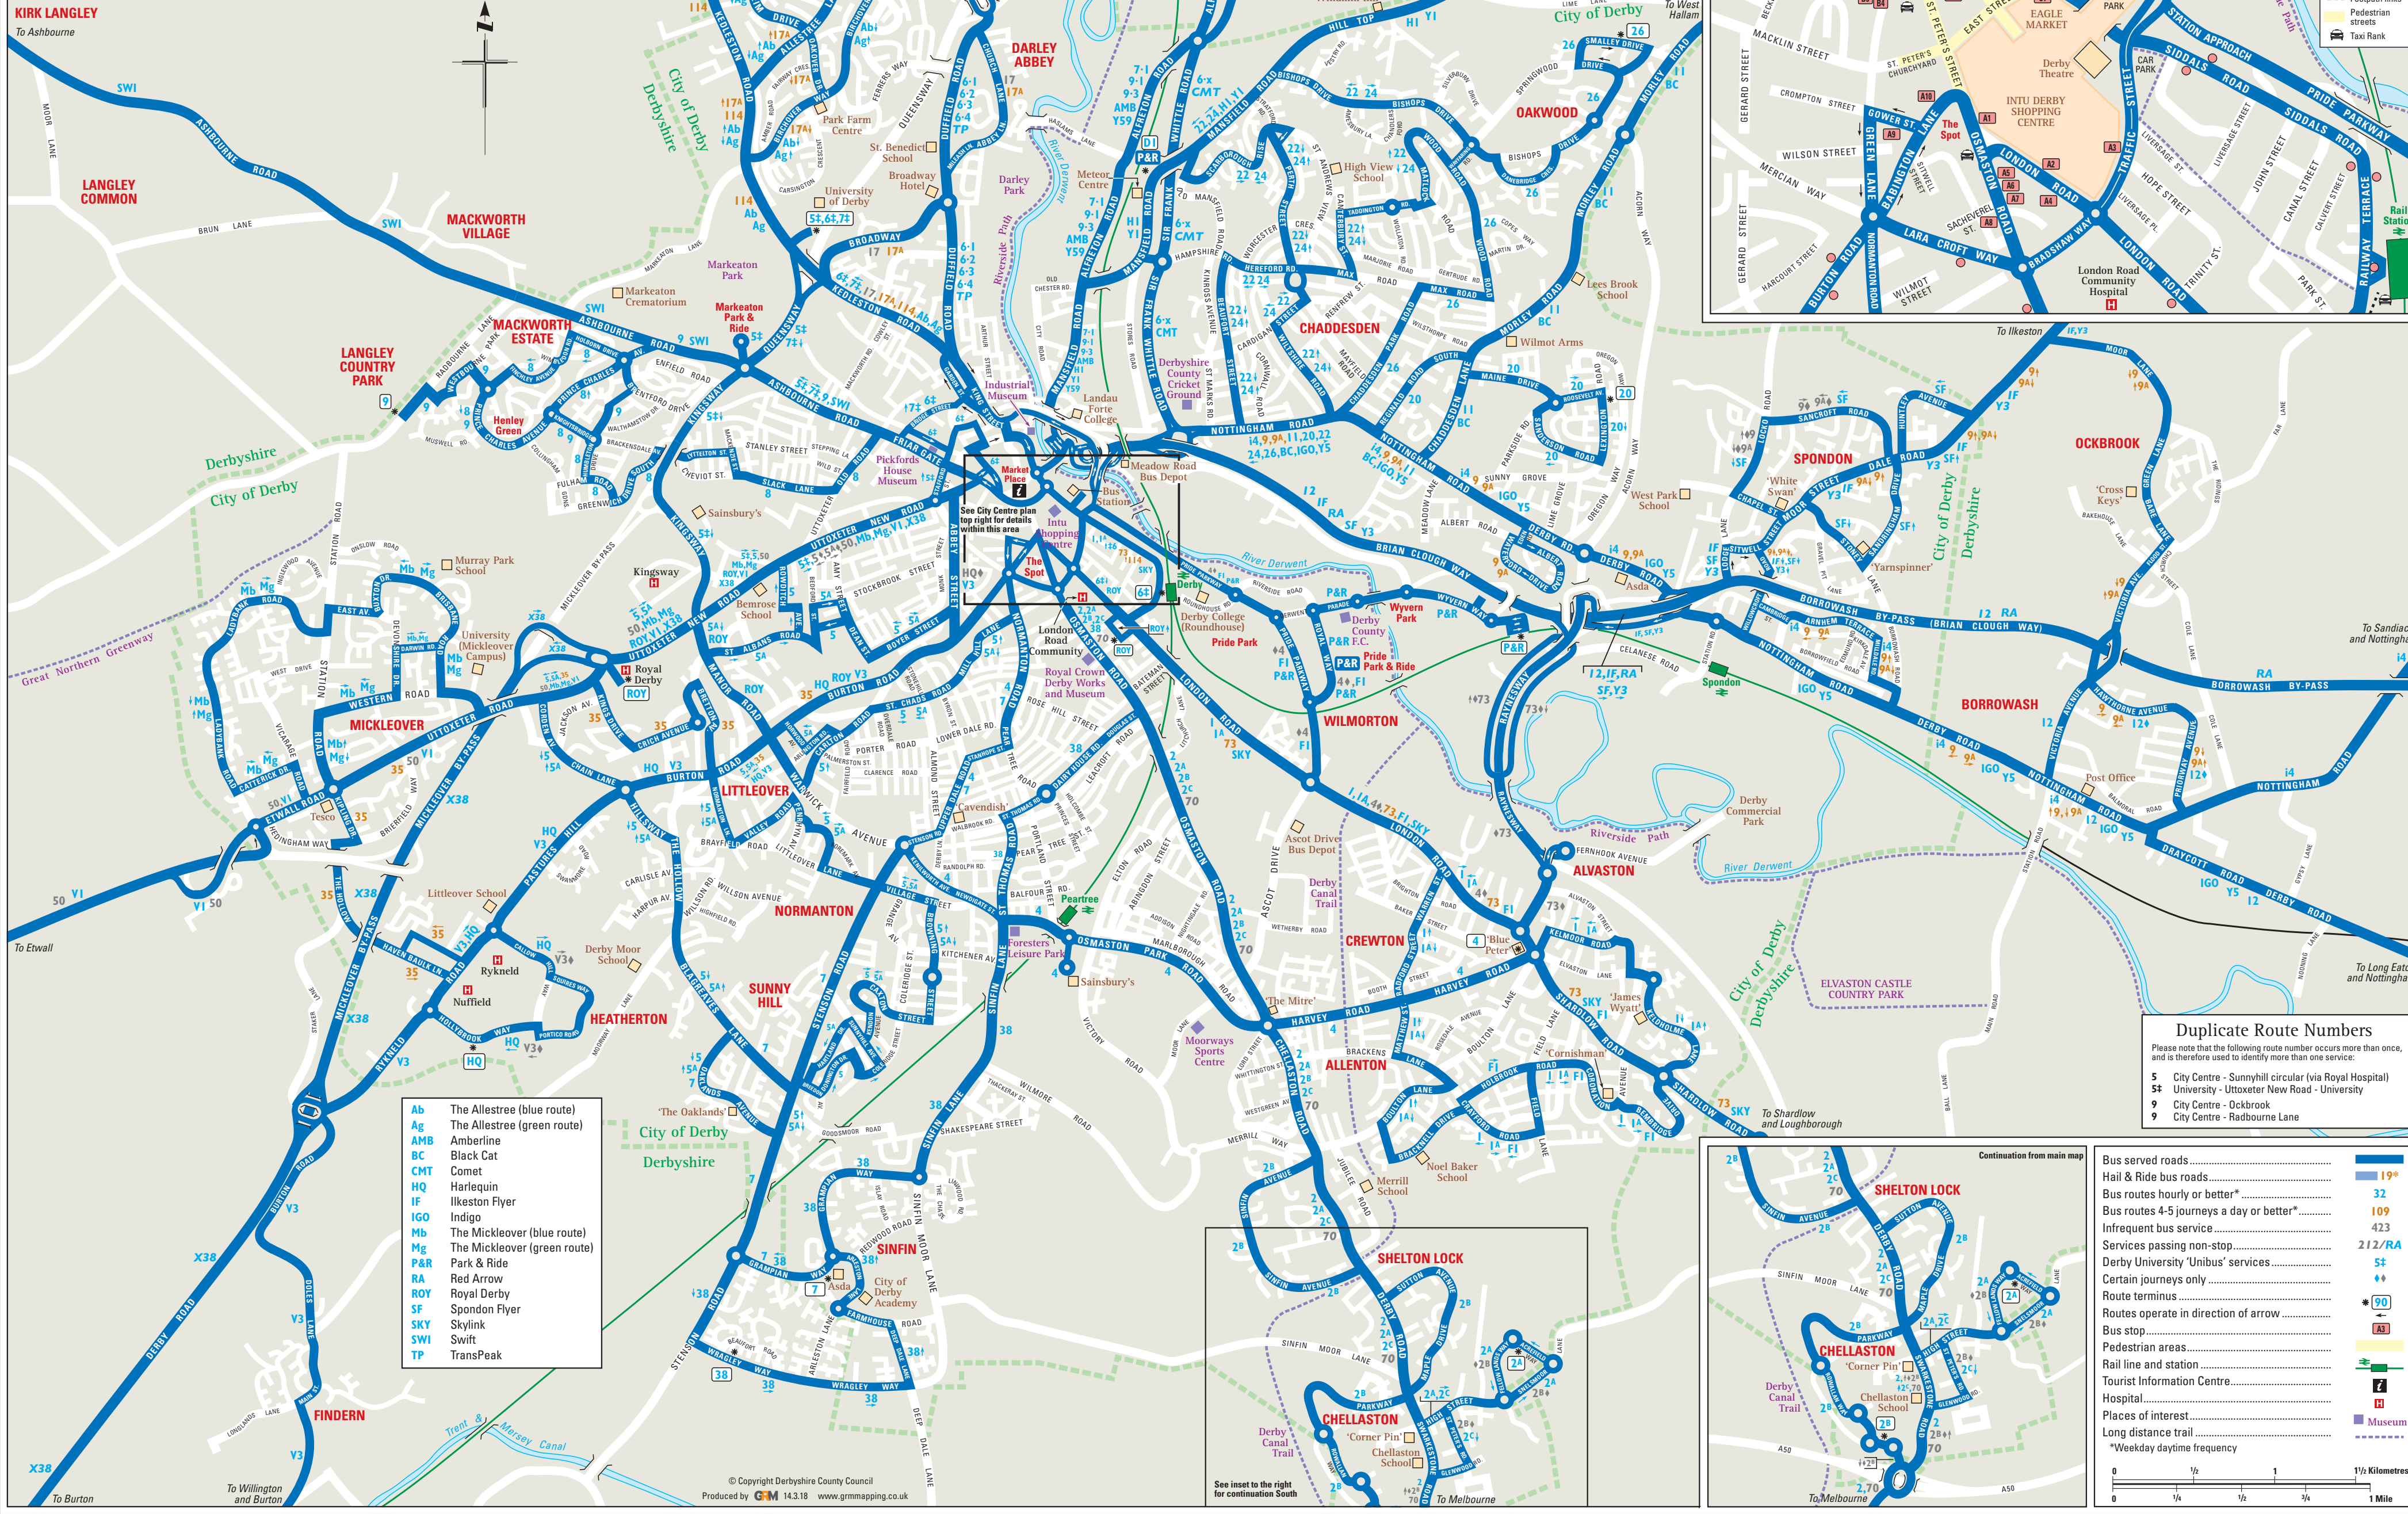

# DERBY CITY ROUTE MAP

- Ab The Allestree (blue route)
- Ag The Allestree (green route)
- AMB Amberline
- BC Black Cat
- CMT Comet
- HQ Harlequin
- IF Ilkerton Flyer
- IGO Indigo
- Mb The Mickelover (blue route)
- Mg The Mickelover (green route)
- P&R Park & Ride
- RA Red Arrow
- ROY Royal Derby
- SF Spondon Flyer
- SKY Skylink
- SWI Swift
- TP TransPeak

**Duplicate Route Numbers**  
 Please note that the following route number occurs more than once, and is therefore used to identify more than one service:

- 5 City Centre - Sunnyhill circular (via Royal Hospital)
- 5† University - Uttoxeter New Road - University
- 9 City Centre - Ockbrook
- 9 City Centre - Radbourne Lane

- Bus served roads.....
- Hail & Ride bus roads.....
- Bus routes hourly or better\*.....
- Bus routes 4-5 journeys a day or better\*.....
- Infrequent bus service.....
- Services passing non-stop.....
- Derby University 'Unibus' services.....
- Certain journeys only.....
- Route terminus.....
- Routes operate in direction of arrow.....
- Bus stop.....
- Pedestrian areas.....
- Rail line and station.....
- Tourist Information Centre.....
- Hospital.....
- Places of interest.....
- Long distance trail.....
- \*Weekday daytime frequency