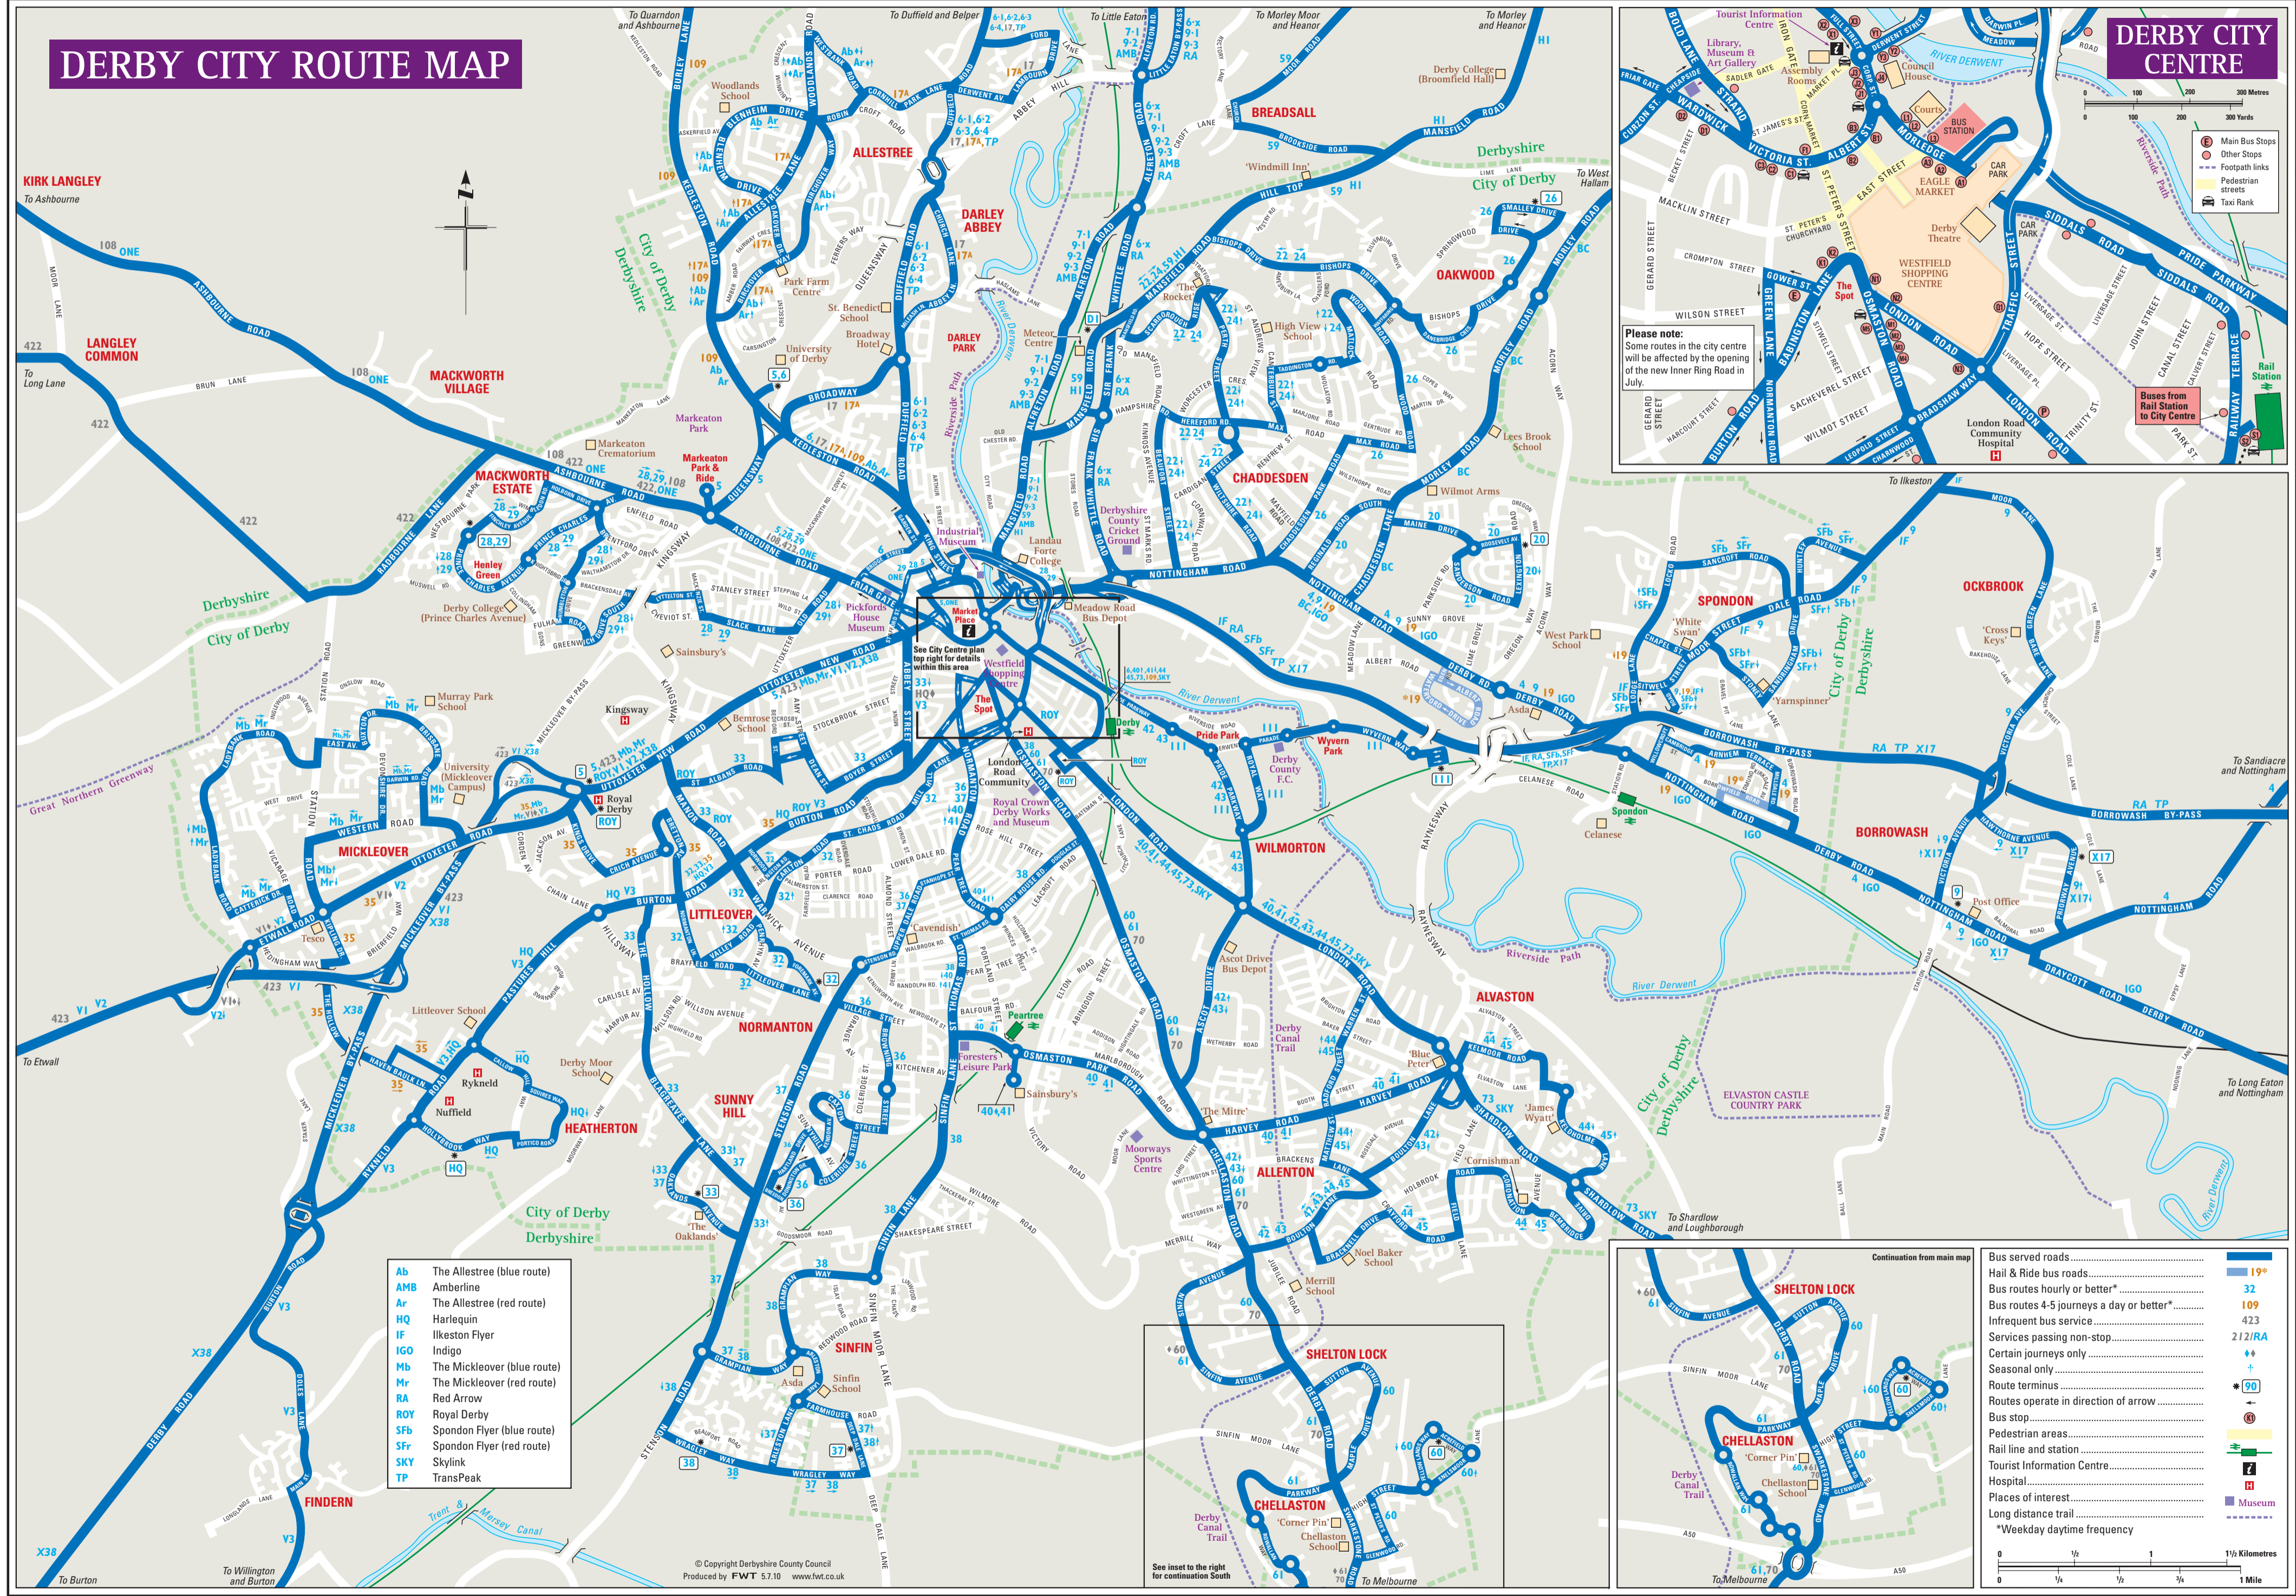

DERBY CITY ROUTE MAP

- Ab The Allestree (blue route)
- AMB Amberline
- Ar The Allestree (red route)
- HQ Harlequin
- IF Ilkeston Flyer
- IGO Indigo
- Mb The Mickelover (blue route)
- Mr The Mickelover (red route)
- RA Red Arrow
- ROY Royal Derby
- SFB Spondon Flyer (blue route)
- SFr Spondon Flyer (red route)
- SKY Skylink
- TP TransPeak

- Bus served roads..... 19*
- Hail & Ride bus roads..... 32
- Bus routes hourly or better*..... 109
- Bus routes 4-5 journeys a day or better*..... 423
- Infrequent bus service..... 212/RA
- Services passing non-stop.....
- Certain journeys only.....
- Seasonal only.....
- Route terms.....
- Routes operate in direction of arrow.....
- Bus stop.....
- Pedestrian areas.....
- Rail line and station.....
- Tourist Information Centre.....
- Hospital.....
- Places of interest.....
- Long distance trail.....
- *Weekday daytime frequency