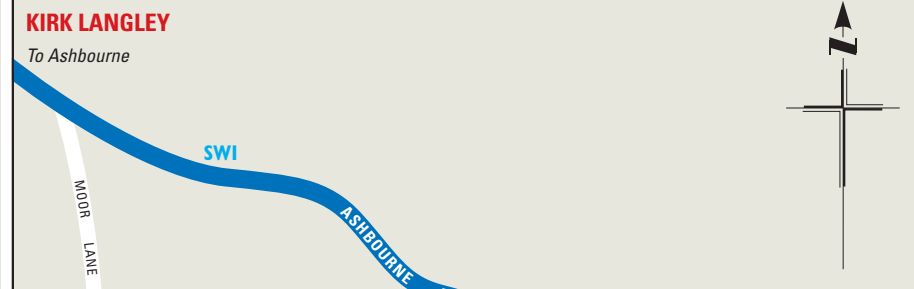

# DERBY CITY ROUTE MAP

- Ab The Allestree (blue route)
- Ag The Allestree (green route)
- AMB Amberline
- BC Black Cat
- CMT Comet
- HQ Harlequin
- IF Ilkerton Flyer
- IGO Indigo
- Mb The Mickelover (blue route)
- Mg The Mickelover (green route)
- P&R Park & Ride
- RA Red Arrow
- ROY Royal Derby
- SF Spondon Flyer
- SKY Skylink
- SWI Swift
- TP TransPeak

**Duplicate Route Numbers**  
 Please note that the following route number occurs more than once, and is therefore used to identify more than one service:

- 5 City Centre - Sunnyhill circular (via Royal Hospital)
- 5† University - Uttoxeter New Road - University
- 9 City Centre - Ockbrook
- 9 City Centre - Radbourne Lane