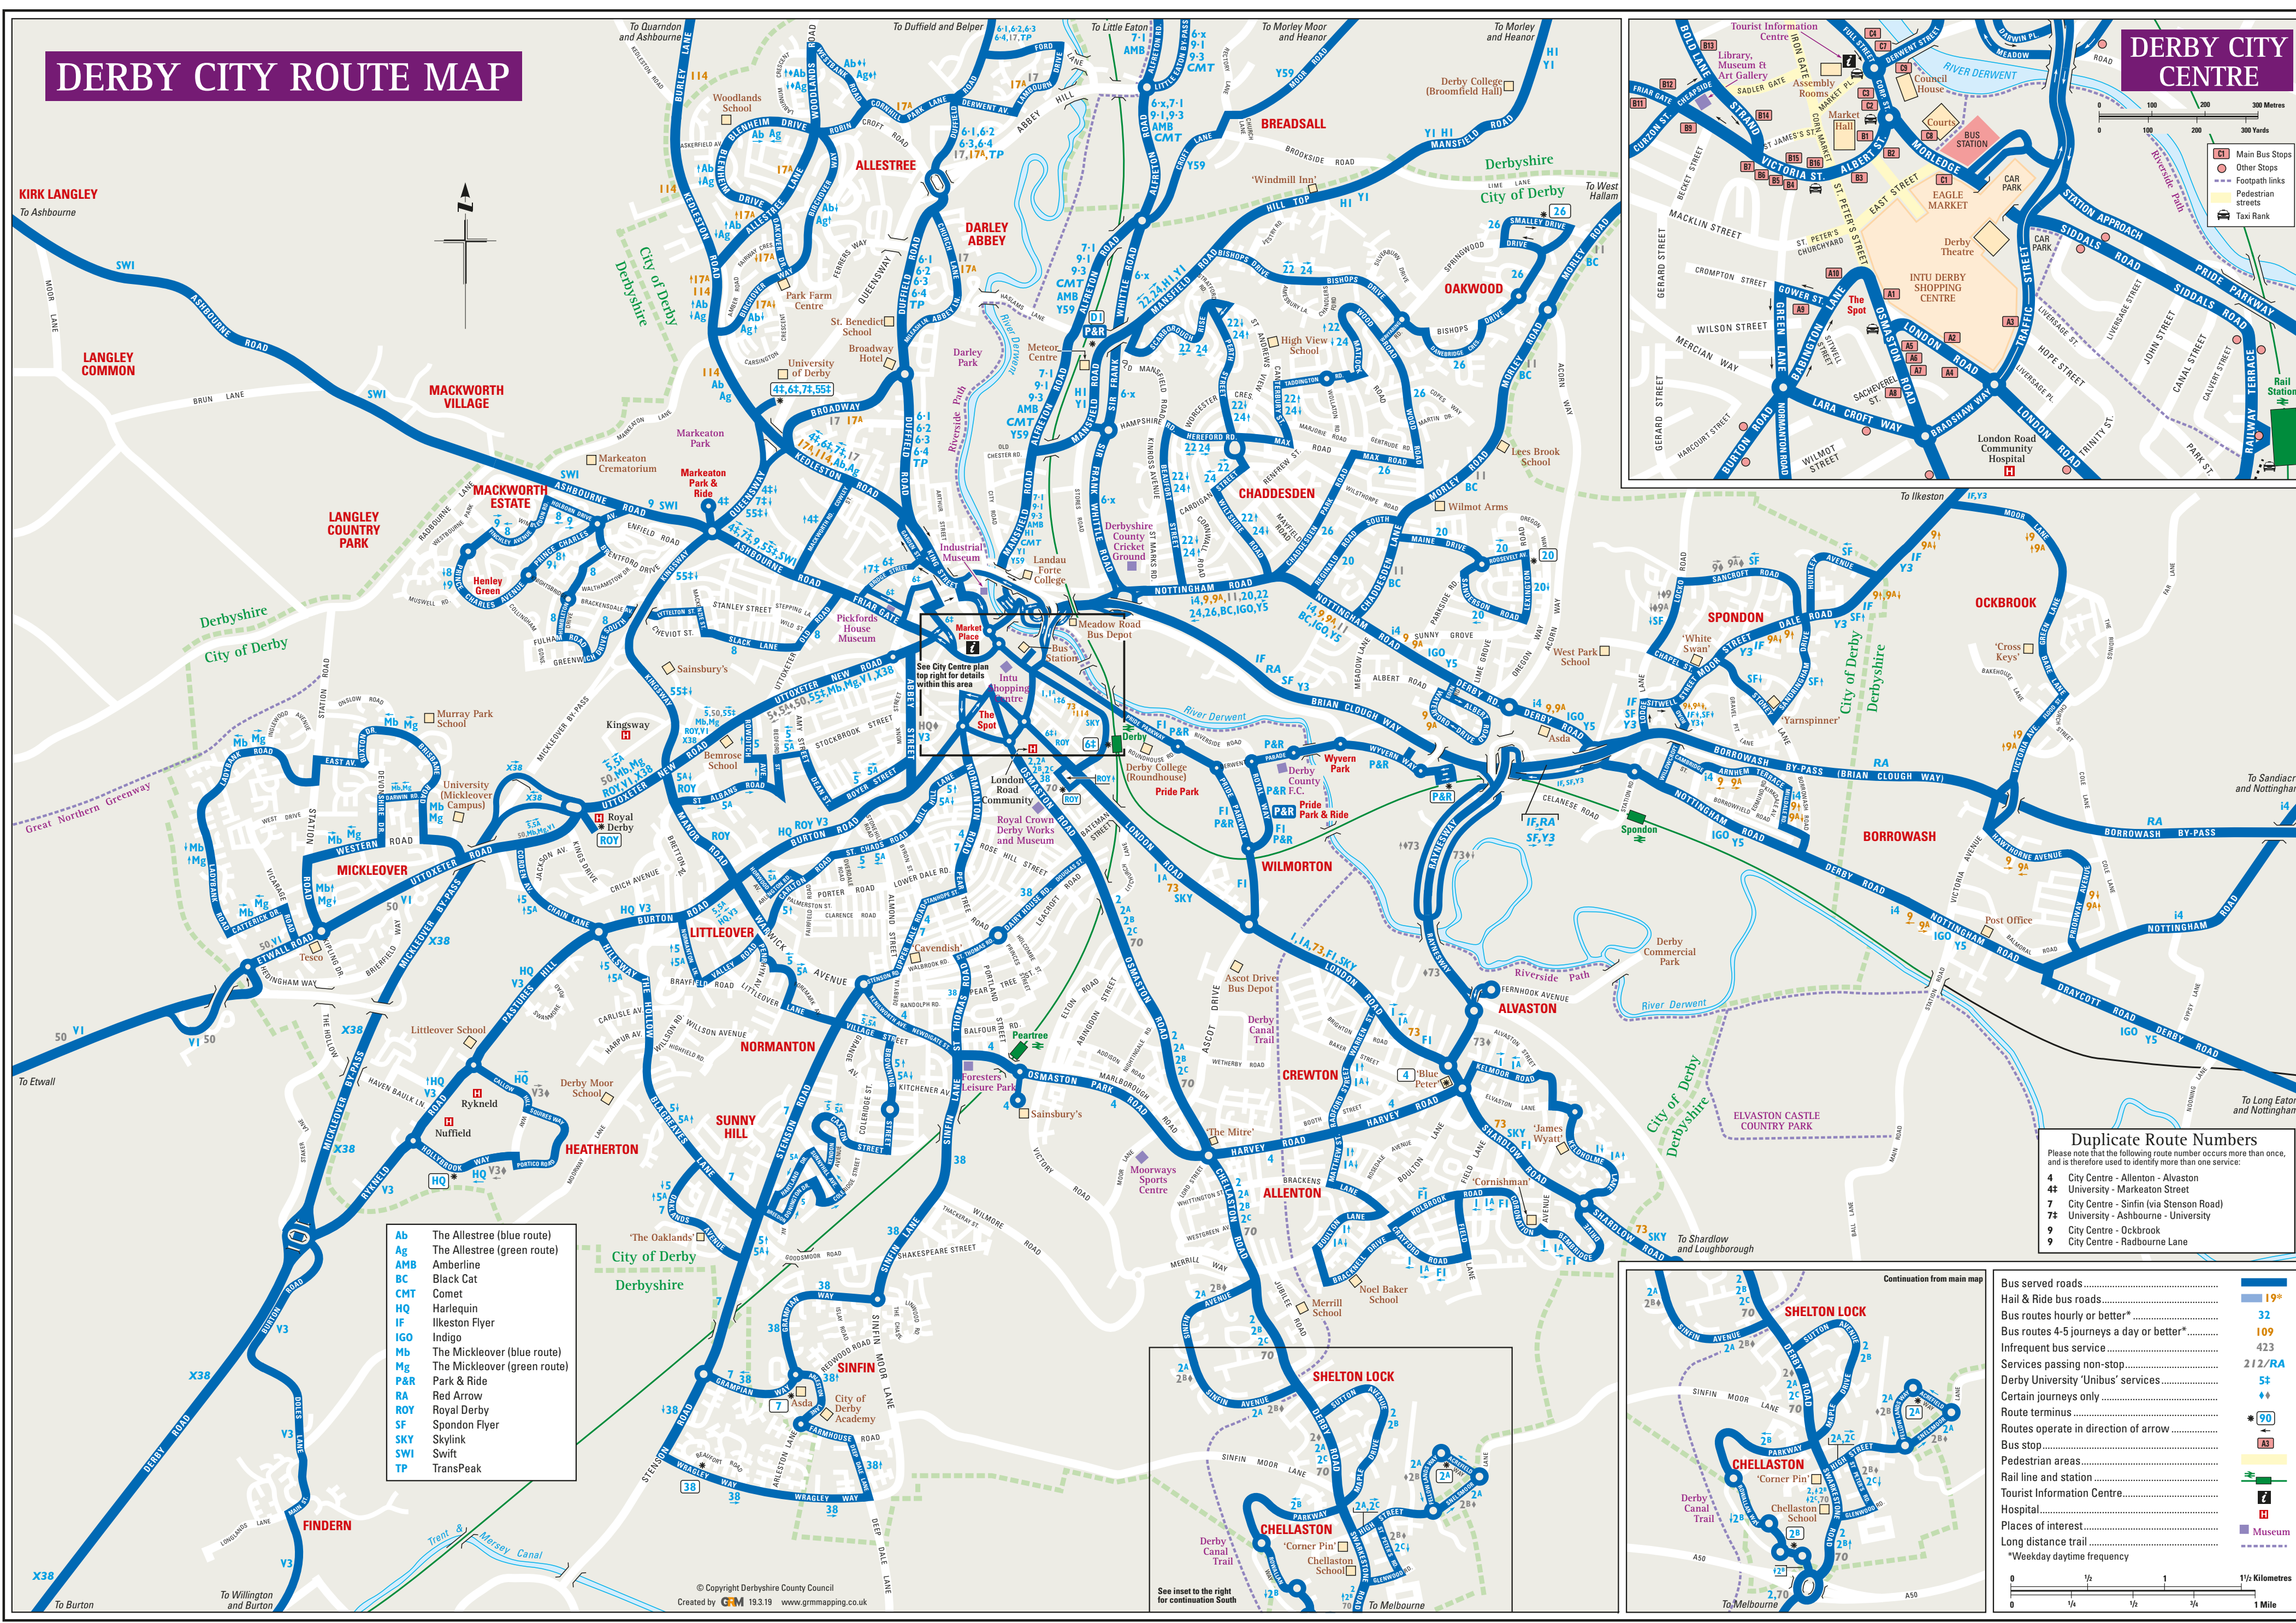

DERBY CITY ROUTE MAP

- Ab The Allestree (blue route)
- Ag The Allestree (green route)
- AMB Amberline
- BC Black Cat
- CMT Comet
- HQ Harlequin
- IF Ilkeston Flyer
- IGO Indigo
- Mb The Mickleover (blue route)
- Mg The Mickleover (green route)
- P&R Park & Ride
- RA Red Arrow
- ROY Royal Derby
- SF Spondon Flyer
- SKY Skylink
- SWI Swift
- TP TransPeak

Duplicate Route Numbers
 Please note that the following route number occurs more than once, and is therefore used to identify more than one service:

- 4 City Centre - Allenton - Alvaston
- 44 University - Markeaton Street
- 7 City Centre - Sinfyn (via Stenson Road)
- 74 University - Ashbourne - University
- 9 City Centre - Ockbrook
- 9 City Centre - Radbourne Lane

- Bus served roads.....
- Hail & Ride bus roads.....
- Bus routes hourly or better*.....
- Bus routes 4-5 journeys a day or better*.....
- Infrequent bus service.....
- Services passing non-stop.....
- Derby University 'Unibus' services.....
- Certain journeys only.....
- Route terminus.....
- Routes operate in direction of arrow.....
- Bus stop.....
- Pedestrian areas.....
- Rail line and station.....
- Tourist Information Centre.....
- Hospital.....
- Places of interest.....
- Long distance trail.....
- *Weekday daytime frequency