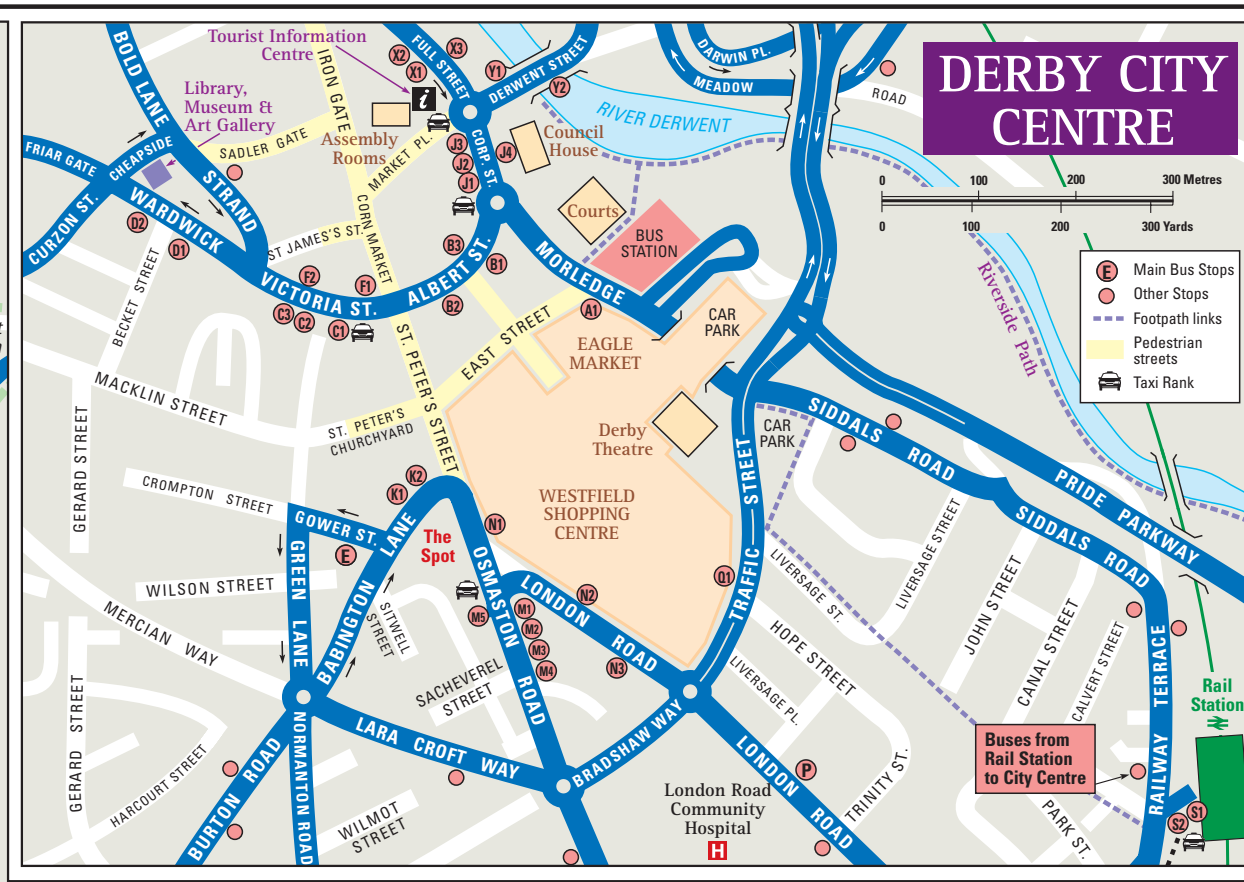

DERBY CITY ROUTE MAP

- Ab The Allestree (blue route)
- AMB Amberline
- Ar The Allestree (red route)
- HQ Harlequin
- IF Ilkerton Flyer
- IGO Indigo
- Mb The Mickleover (blue route)
- Mr The Mickleover (red route)
- RA Red Arrow
- ROY Royal Derby
- SFb Spondon Flyer (blue route)
- SFr Spondon Flyer (red route)
- SKY Skylink
- SWI Swift
- TP TransPeak

- Bus served roads..... 19*
- Hail & Ride bus roads..... 19*
- Bus routes hourly or better*..... 32
- Bus routes 4-5 journeys a day or better*..... 109
- Infrequent bus service..... 423
- Services passing non-stop..... 212/RA
- Certain journeys only..... +
- Seasonal only..... +
- Route terminus..... * 90
- Routes operate in direction of arrow..... →
- Bus stop..... (circle with 'B')
- Pedestrian areas..... (yellow shaded)
- Rail line and station..... (green line with 'R')
- Tourist Information Centre..... (red building icon)
- Hospital..... (red cross icon)
- Places of interest..... (purple building icon)
- Long distance trail..... (dashed line)
- *Weekday daytime frequency