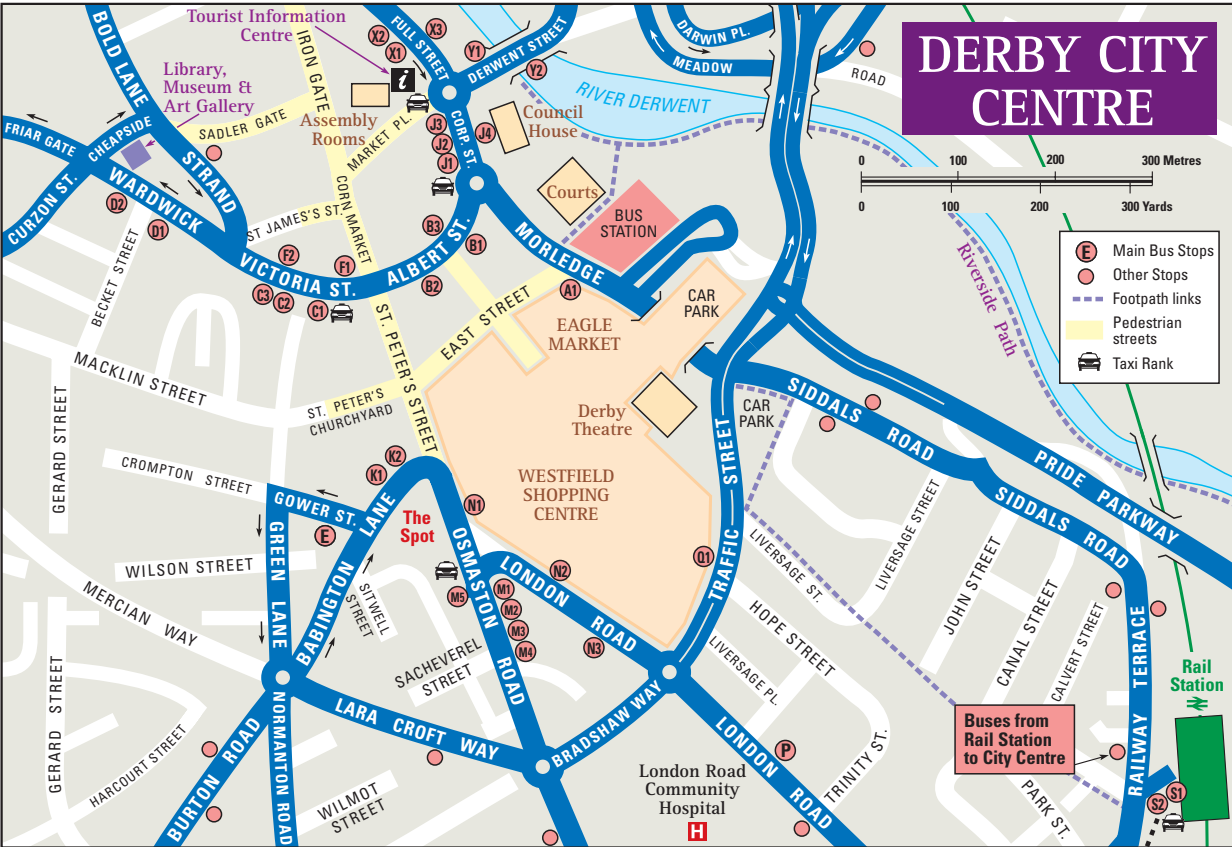

# DERBY CITY CENTRE

- Main Bus Stops
- Other Stops
- Footpath links
- Pedestrian streets
- Taxi Rank

Buses from Rail Station to City Centre

Rail Station