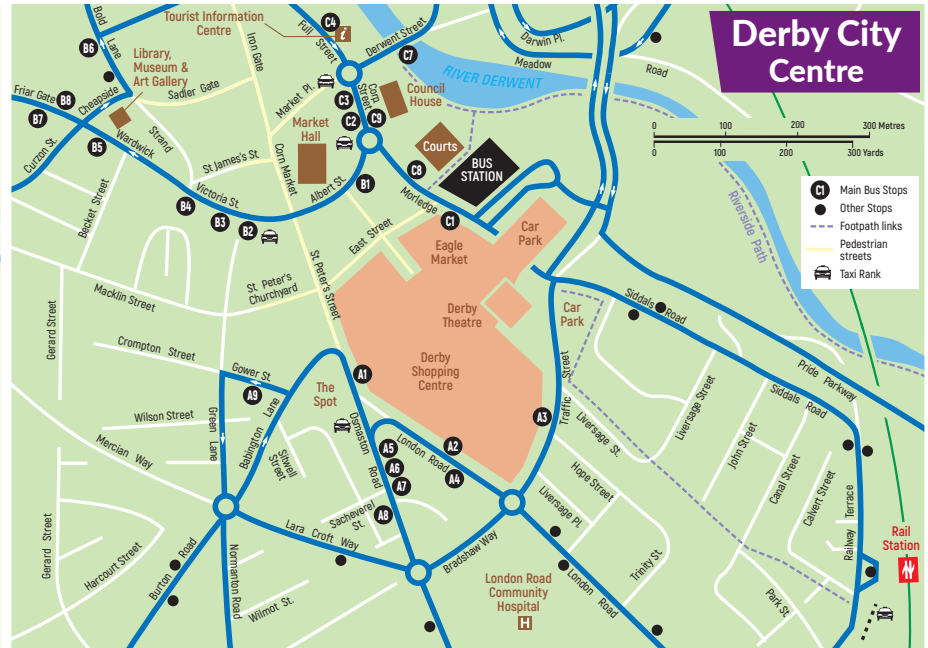

Derby City Centre

- C1 Main Bus Stops
- Other Stops
- Footpath links
- Pedestrian streets
- Taxi Rank

Key to map

- Bus served roads
- Bus routes daytime frequency hourly or better - shown in black 2
- Bus routes less than hourly - shown in red 9
- Services passing non-stop 70 RA
- Derby University 'Unibus' services U1
- Route terminus 2A
- Routes operate in direction of arrow ←
- Rail line and station R
- Tourist Information Centre i
- Hospital H
- Long distance trail