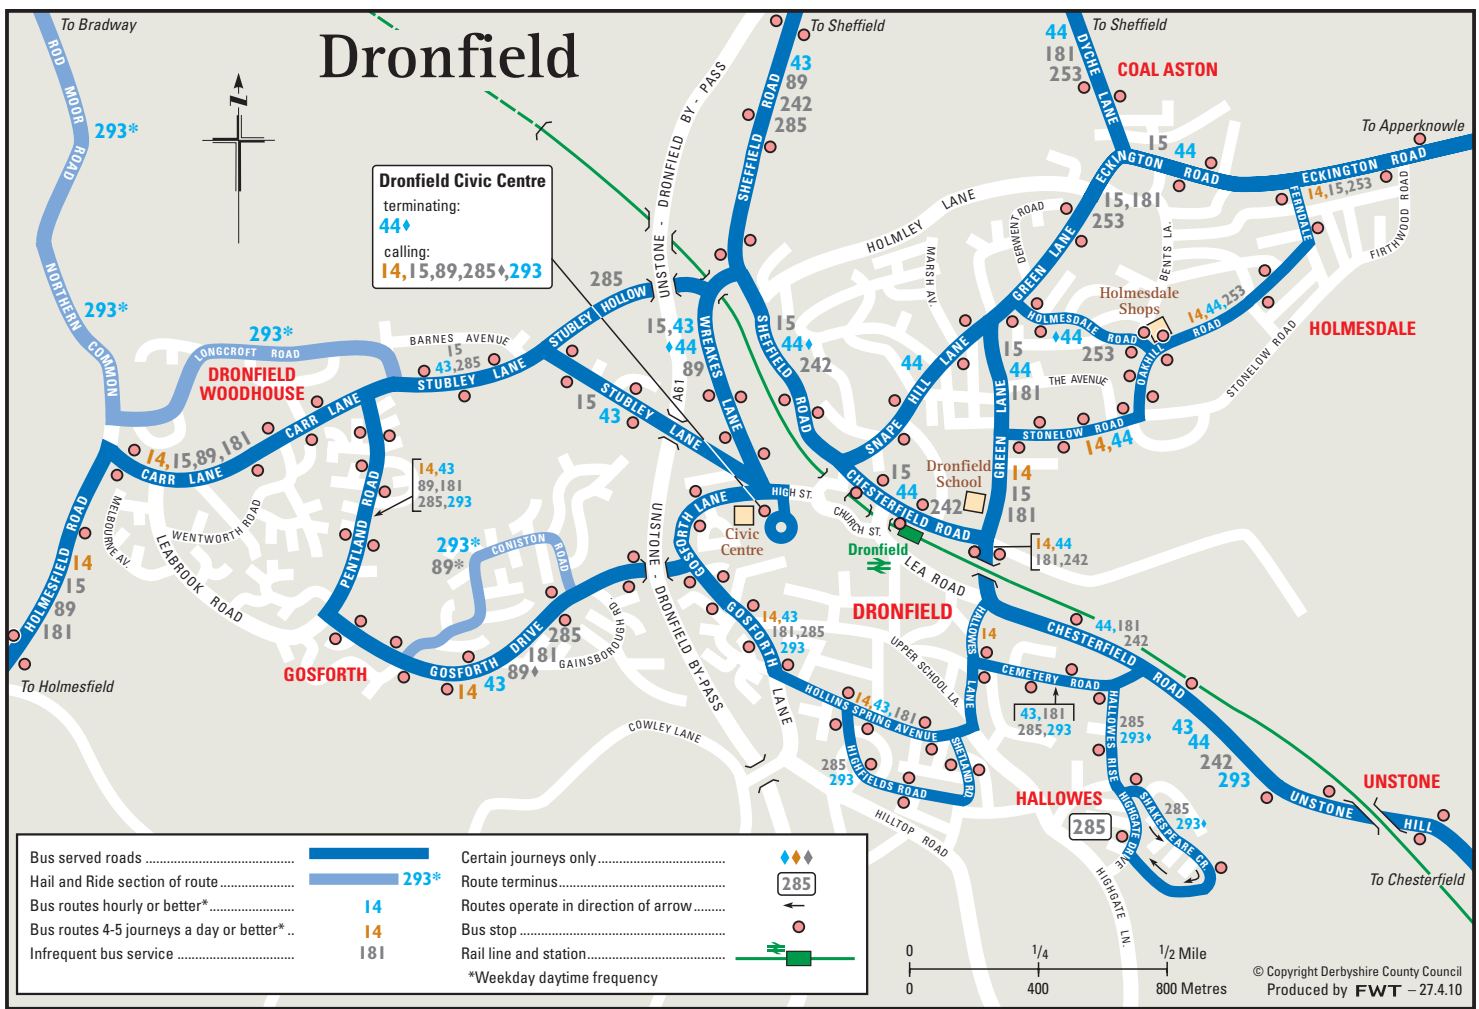

Dronfield

Dronfield Civic Centre
 terminating:
44♦
 calling:
14,15,89,285,293

- Bus served roads 293*
- Hail and Ride section of route 293*
- Bus routes hourly or better* **14**
- Bus routes 4-5 journeys a day or better* .. **14**
- Infrequent bus service **181**

- Certain journeys only
- Route terminus
- Routes operate in direction of arrow
- Bus stop
- Rail line and station

*Weekday daytime frequency