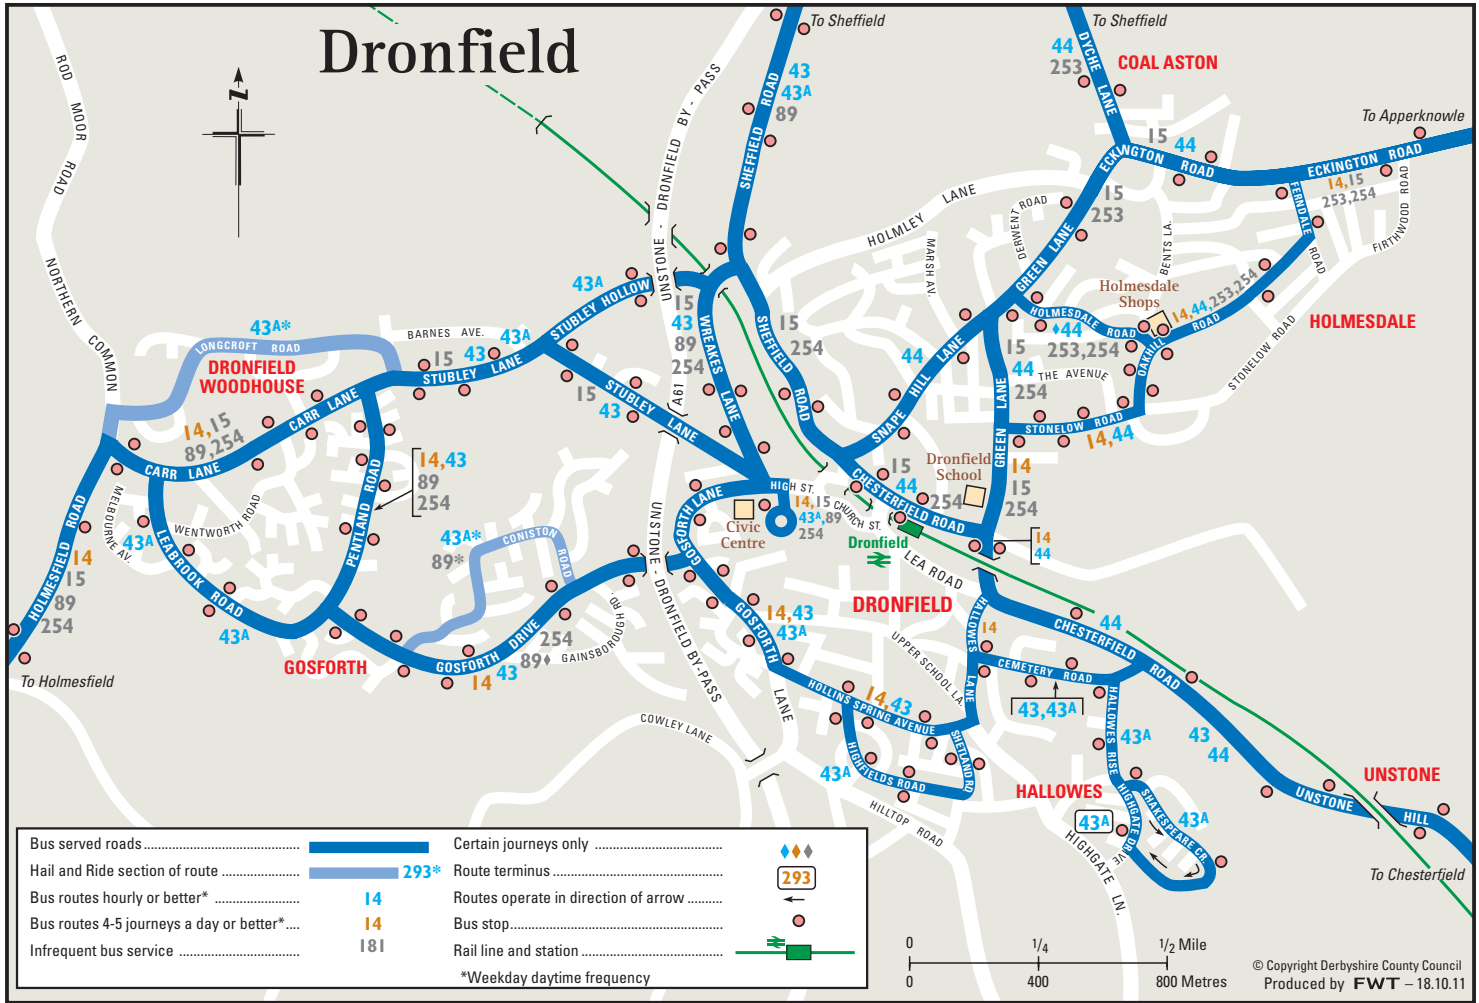

Dronfield

Bus served roads		Certain journeys only	
Hail and Ride section of route		Route terminus	
Bus routes hourly or better*	14	Routes operate in direction of arrow	
Bus routes 4-5 journeys a day or better*	14	Bus stop	
Infrequent bus service	181	Rail line and station	
		*Weekday daytime frequency	