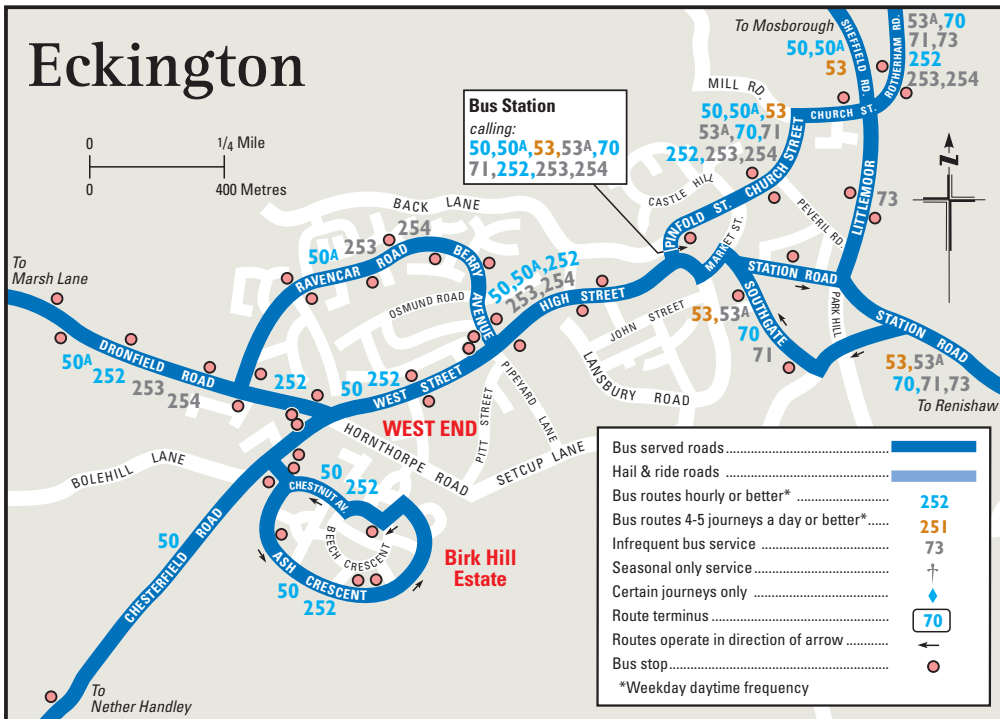

Eckington

Bus Station

calling:
50,50A,53,53A,70
71,252,253,254

Bus served roads.....	
Hail & ride roads	
Bus routes hourly or better*	252
Bus routes 4-5 journeys a day or better*	251
Infrequent bus service	73
Seasonal only service	†
Certain journeys only	
Route terminus	
Routes operate in direction of arrow	
Bus stop	

*Weekday daytime frequency