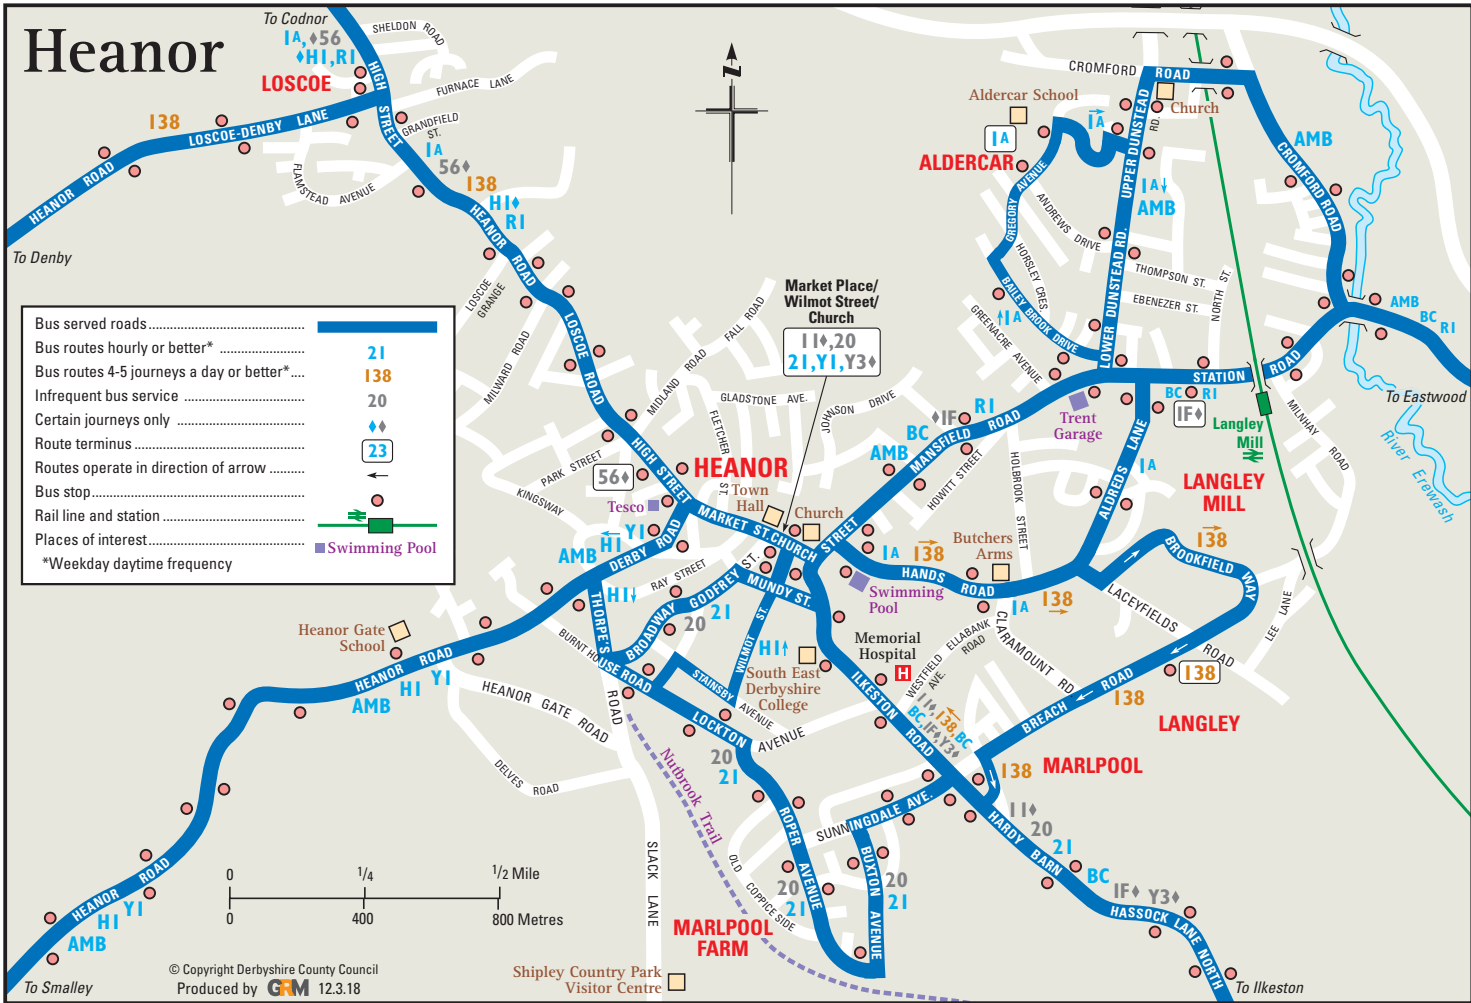

Heanor

Bus served roads.....	
Bus routes hourly or better*.....	21
Bus routes 4-5 journeys a day or better*....	138
Infrequent bus service.....	20
Certain journeys only.....	23
Route terminus.....	
Routes operate in direction of arrow.....	
Bus stop.....	
Rail line and station.....	
Places of interest.....	
*Weekday daytime frequency	