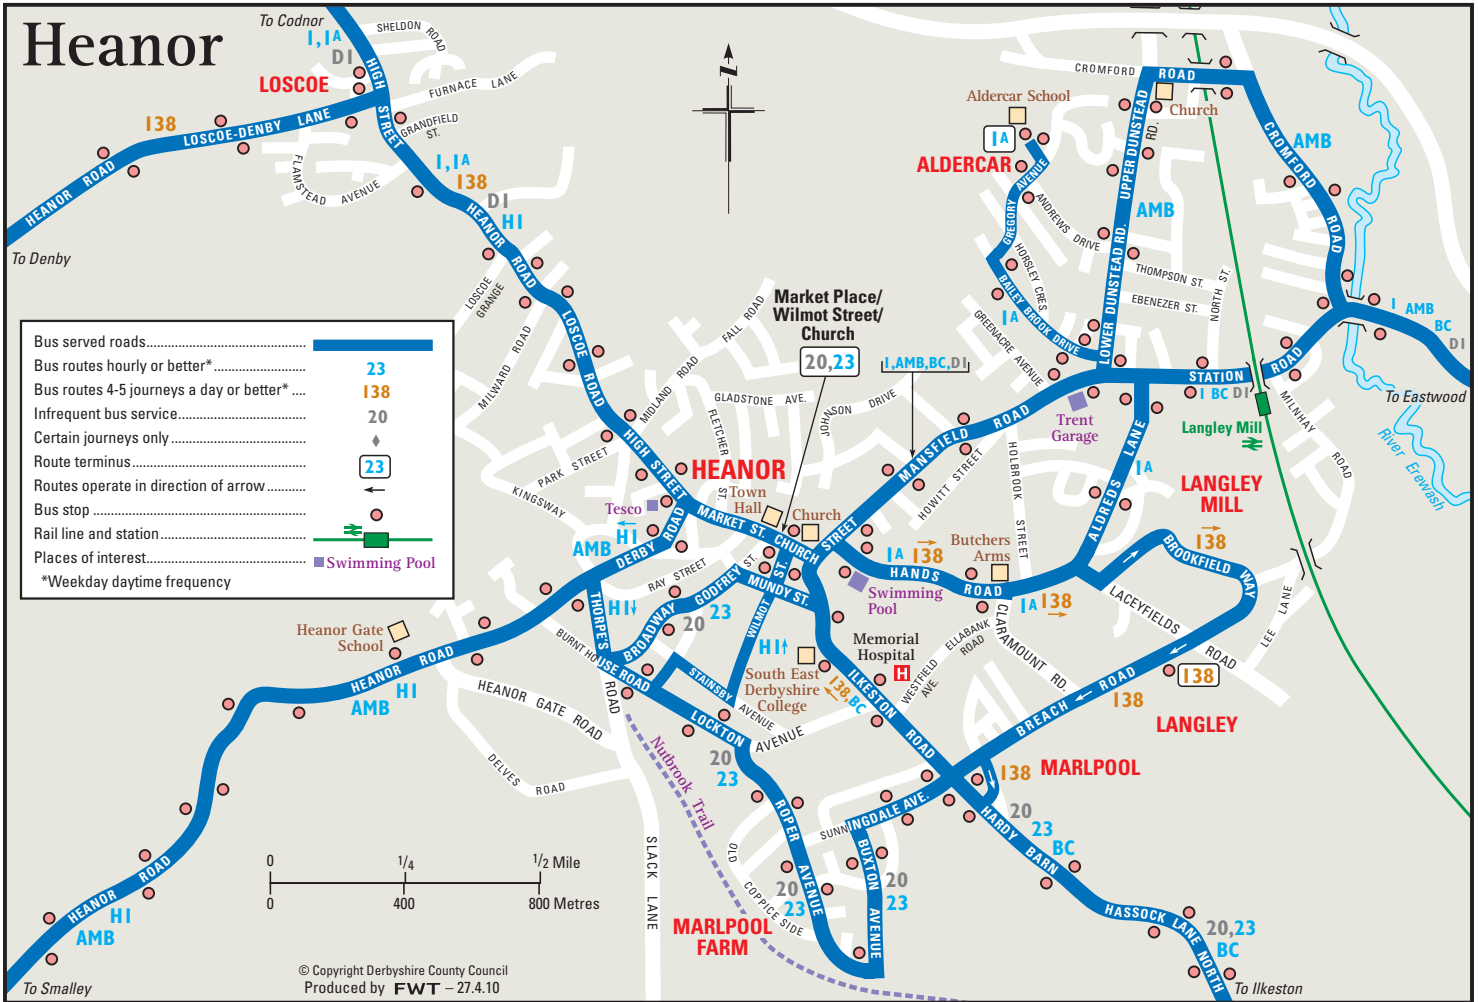

Heanor

| | |
|---|---------------|
| Bus served roads..... | |
| Bus routes hourly or better*..... | 23 |
| Bus routes 4-5 journeys a day or better*..... | 138 |
| Infrequent bus service..... | 20 |
| Certain journeys only..... | |
| Route terminus..... | |
| Routes operate in direction of arrow..... | |
| Bus stop..... | |
| Rail line and station..... | |
| Places of interest..... | Swimming Pool |

*Weekday daytime frequency