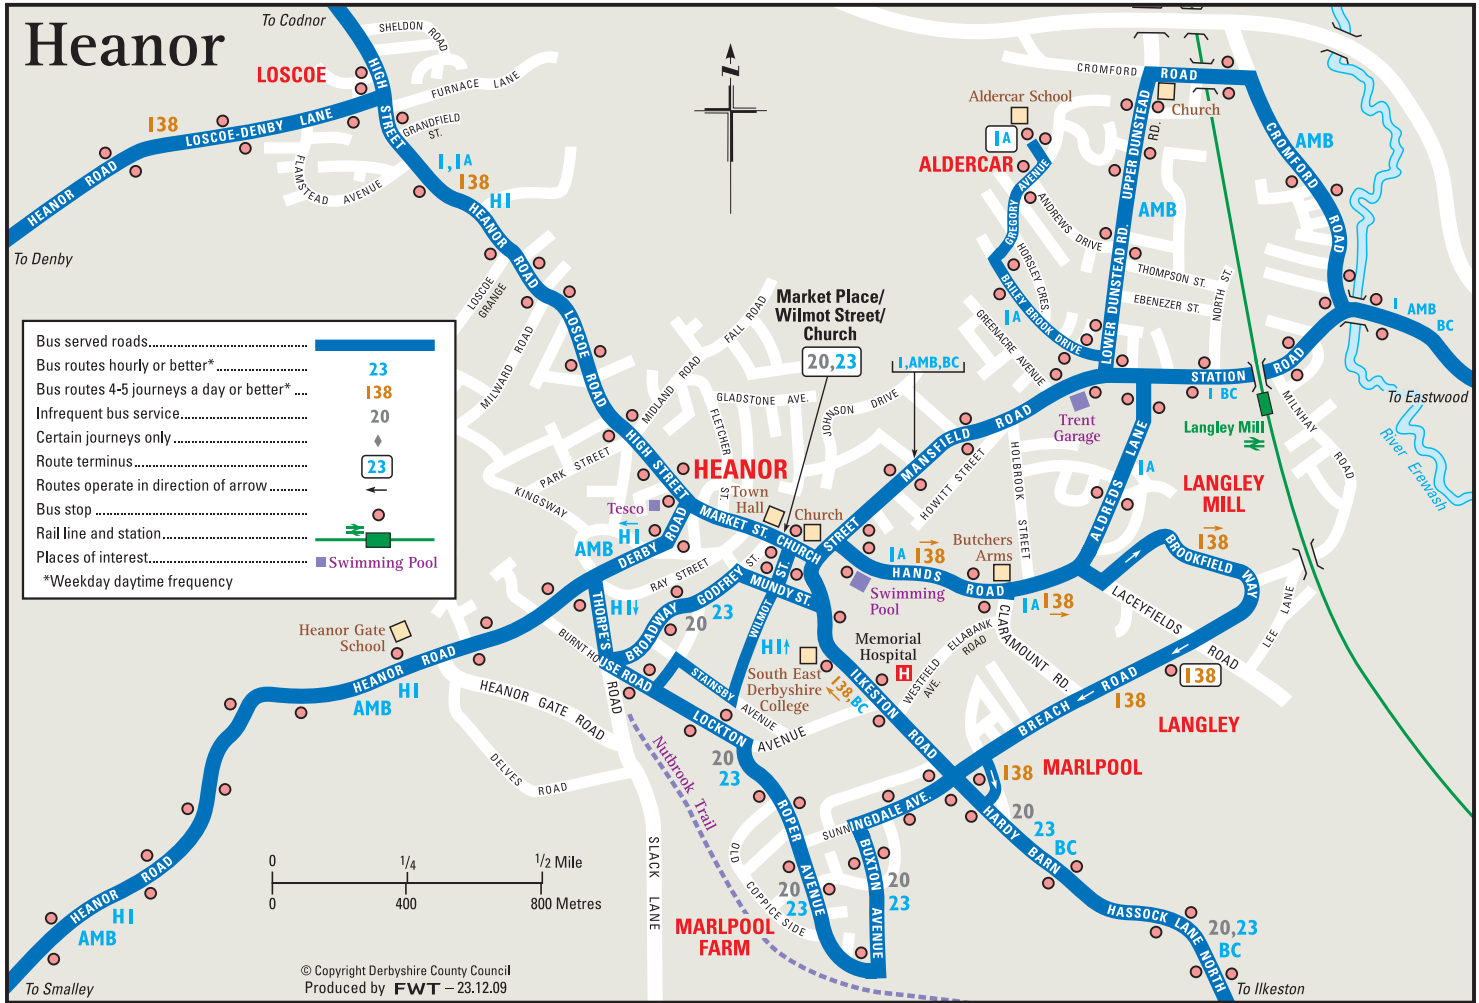

Heanor

Bus served roads.....	
Bus routes hourly or better*.....	23
Bus routes 4-5 journeys a day or better*.....	138
Infrequent bus service.....	20
Certain journeys only.....	
Route terminus.....	
Routes operate in direction of arrow.....	
Bus stop.....	
Rail line and station.....	
Places of interest.....	

*Weekday daytime frequency