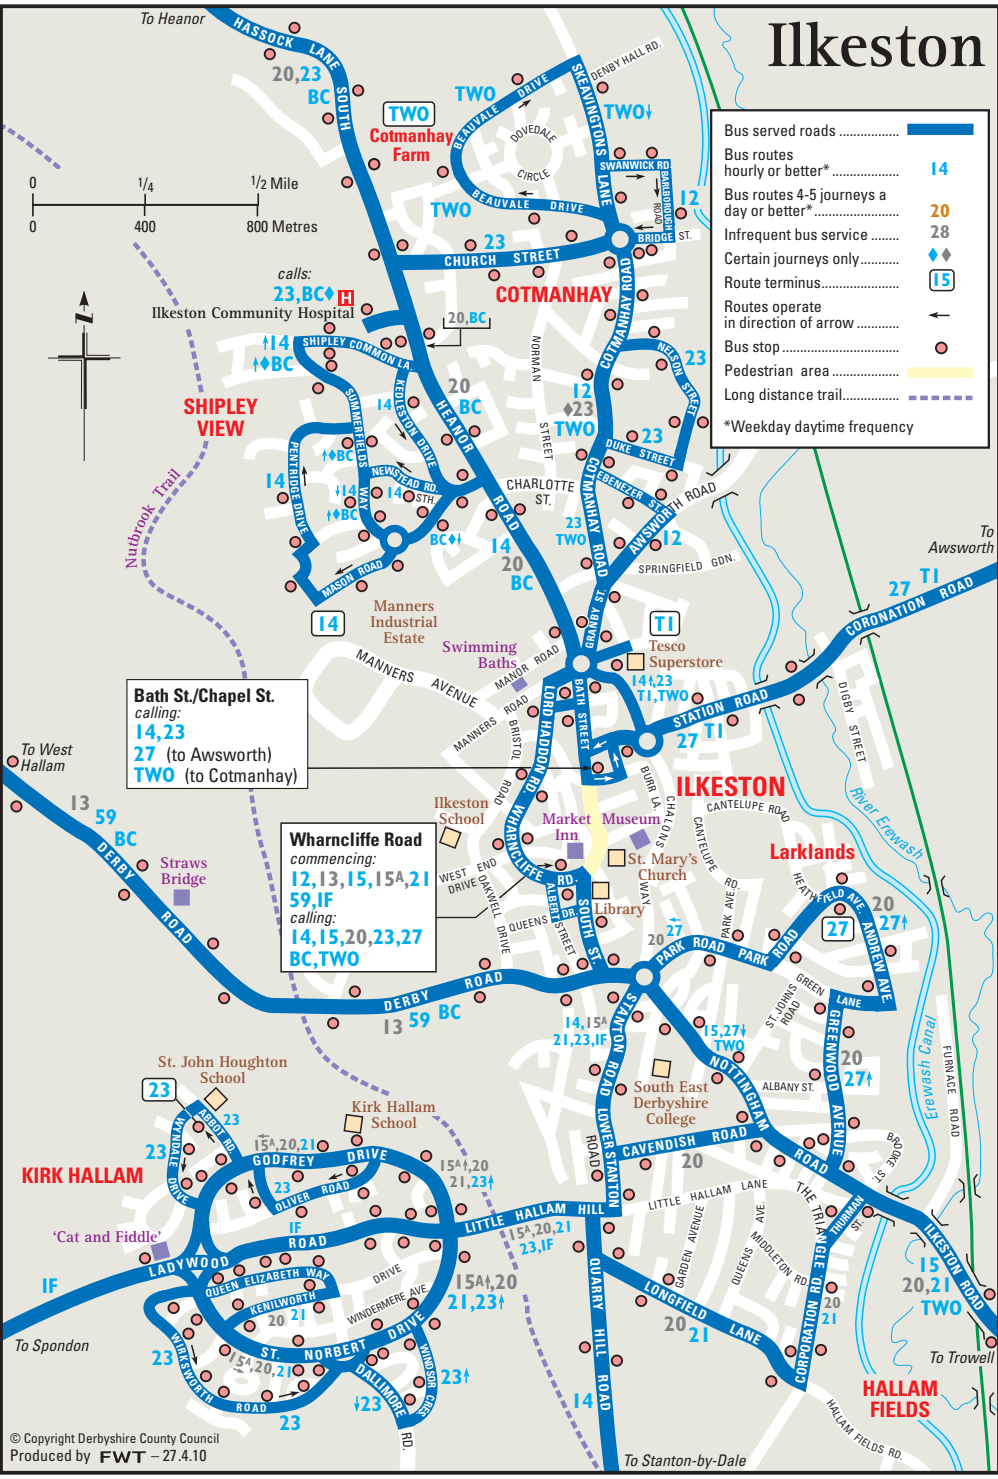

Ilkeston

Bus served roads	
Bus routes hourly or better*	14
Bus routes 4-5 journeys a day or better*	20
Infrequent bus service	28
Certain journeys only	
Route terminus	
Routes operate in direction of arrow	
Bus stop	
Pedestrian area	
Long distance trail	

*Weekday daytime frequency

Bath St./Chapel St.
calling:
14, 23
27 (to Awsworth)
TWO (to Cotmanhay)

Wharncliffe Road
commencing:
12, 13, 15, 15A, 21
59, IF
calling:
14, 15, 20, 23, 27
BC, TWO