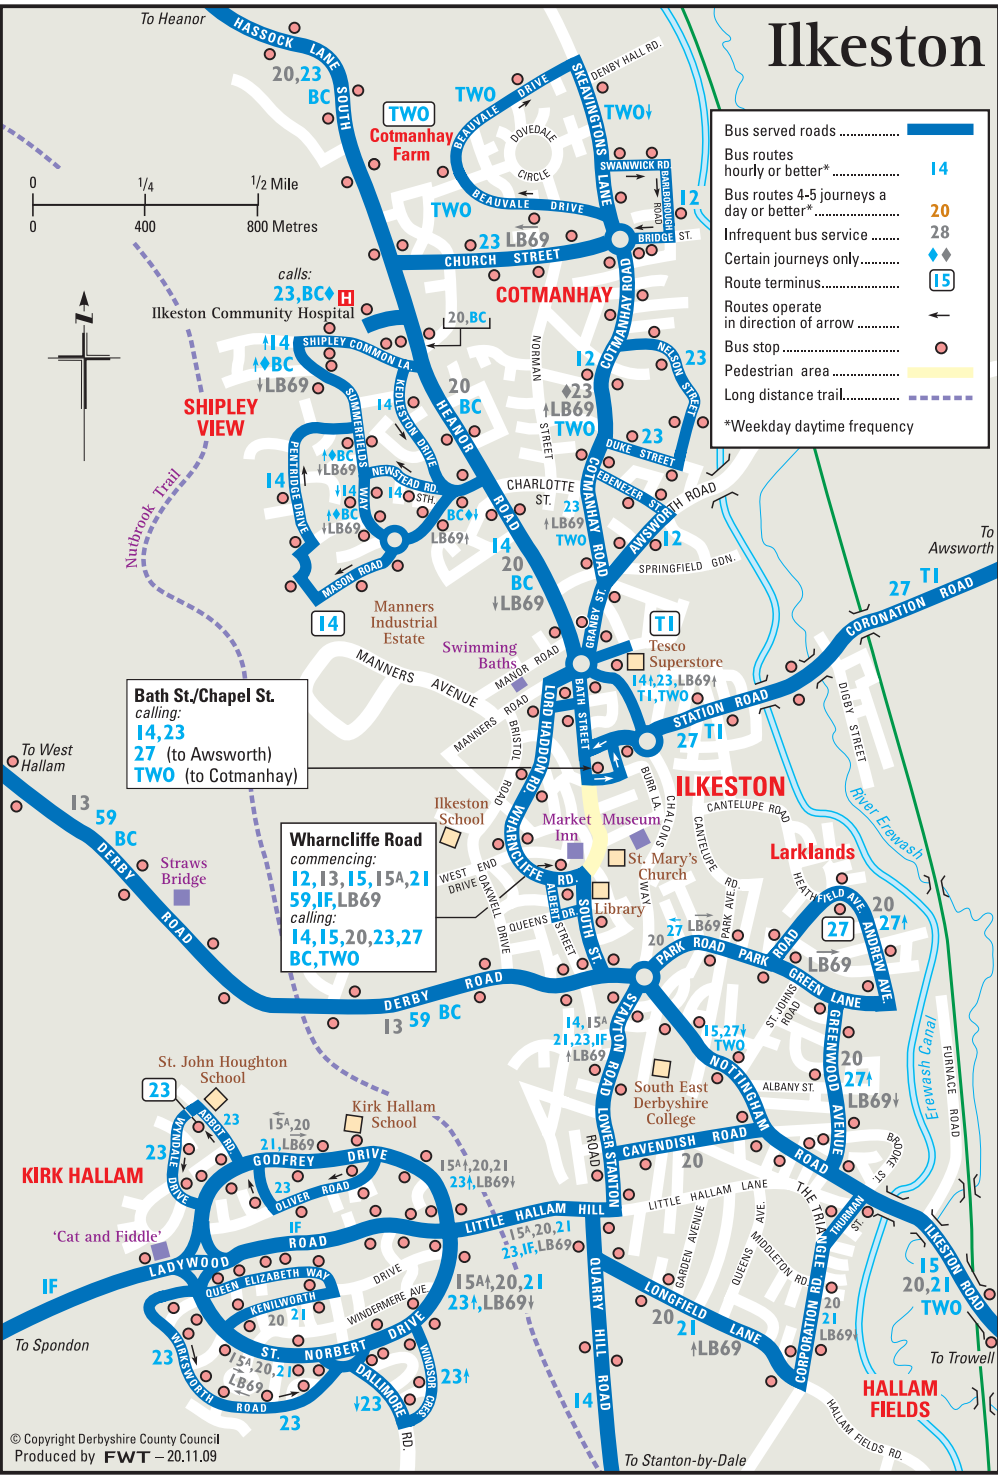

# Ilkeston

Bus served roads .....	
Bus routes hourly or better* .....	14
Bus routes 4-5 journeys a day or better* .....	20
Infrequent bus service .....	28
Certain journeys only .....	
Route terminus .....	
Routes operate in direction of arrow .....	
Bus stop .....	
Pedestrian area .....	
Long distance trail .....	
*Weekday daytime frequency	

**Bath St./Chapel St.**  
calling:  
14, 23  
27 (to Awsworth)  
TWO (to Cotmanhay)

**Wharncliffe Road**  
commencing:  
12, 13, 15, 15A, 21  
59, IF, LB69  
calling:  
14, 15, 20, 23, 27  
BC, TWO