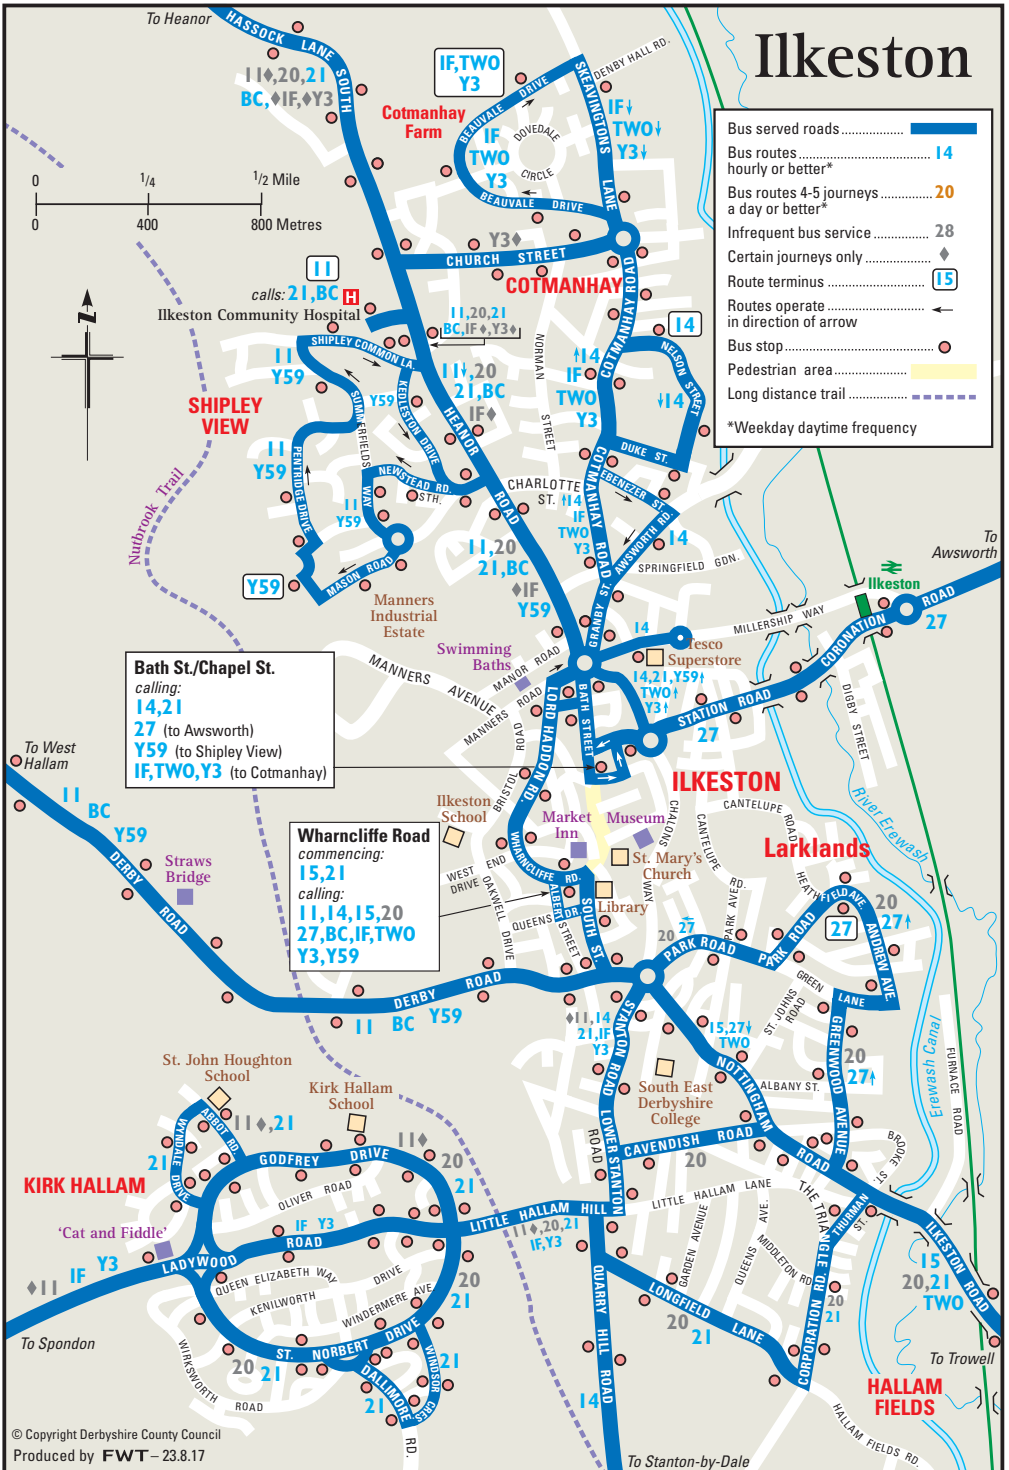

Ilkeston

- Bus served roads █
 - Bus routes █ **14**
 - hourly or better* █ **20**
 - Bus routes 4-5 journeys a day or better* █ **20**
 - Infrequent bus service █ **28**
 - Certain journeys only █ **28**
 - Route terminus 15
 - Routes operate in direction of arrow →
 - Bus stop ●
 - Pedestrian area
 - Long distance trail - - - -
- *Weekday daytime frequency

Bath St./Chapel St.
calling:
14,21
27 (to Awsworth)
Y59 (to Shipley View)
IF,TWO,Y3 (to Cotmanhay)

Wharncliffe Road
commencing:
15,21
calling:
11,14,15,20
27,BC,IF,TWO
Y3,Y59