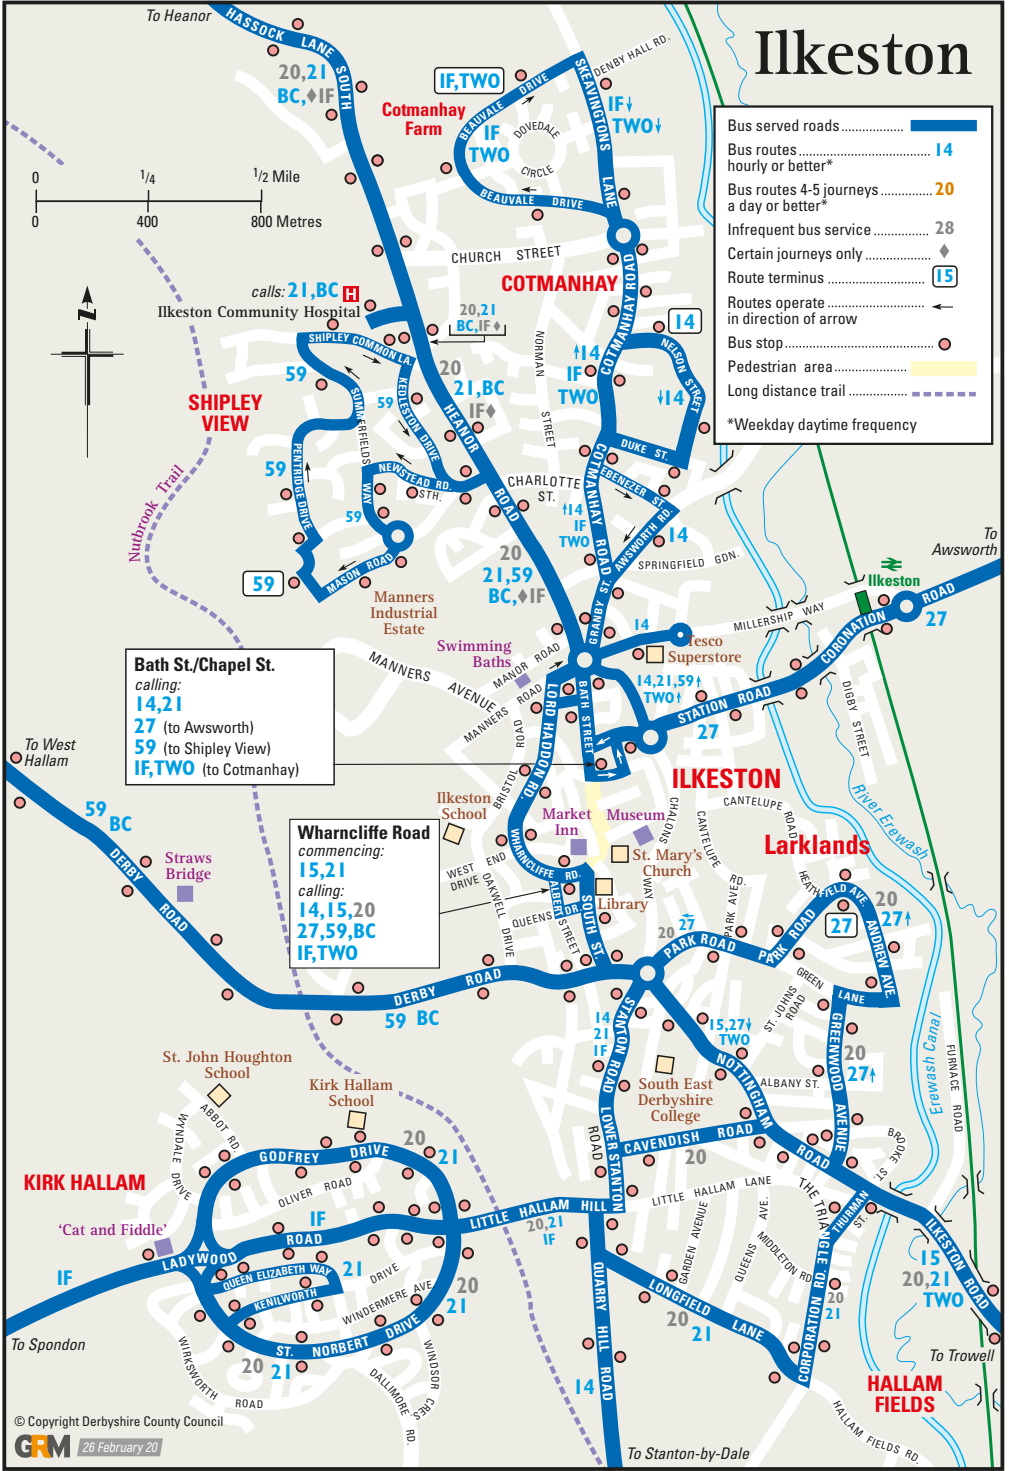

Ilkeston

Bus served roads	
Bus routes	14
hourly or better*	
Bus routes 4-5 journeys a day or better*	20
Infrequent bus service	28
Certain journeys only	IF
Route terminus	15
Routes operate	
in direction of arrow	
Bus stop	
Pedestrian area	
Long distance trail	
*Weekday daytime frequency	

Bath St./Chapel St.
calling:
14,21
27 (to Awsworth)
59 (to Shipley View)
IF,TWO (to Cotmanhay)

Wharncliffe Road
commencing:
15,21
calling:
14,15,20
27,59,BC
IF,TWO