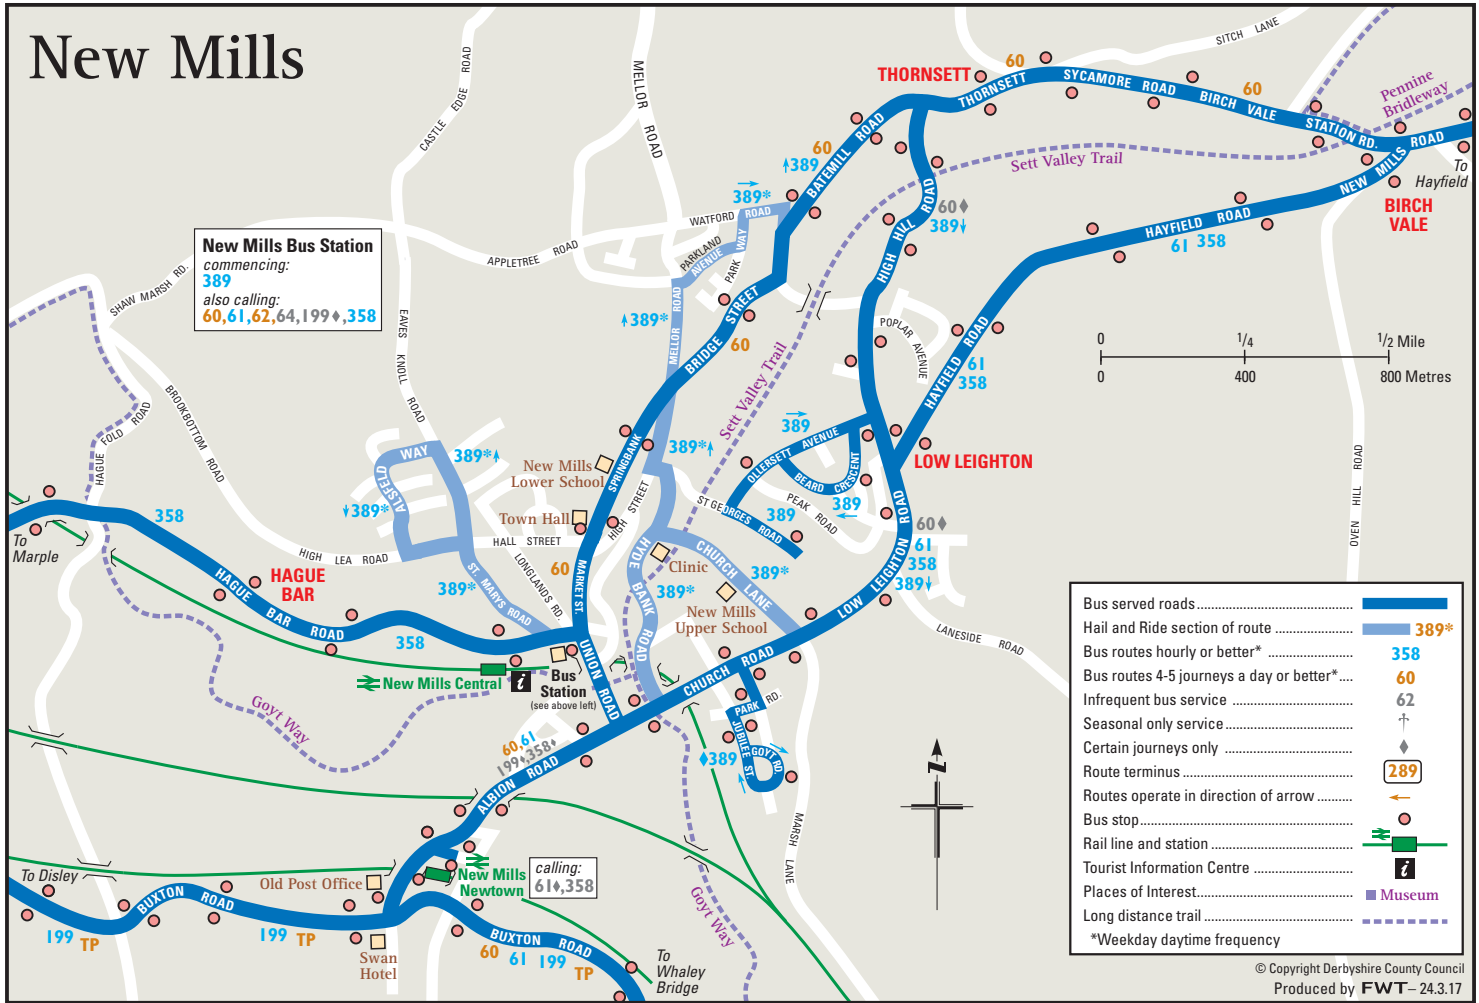

New Mills

New Mills Bus Station commencing:
389
 also calling:
60,61,62,64,199,358

calling:
61,358

Bus served roads.....	
Hail and Ride section of route	
Bus routes hourly or better*	389*
Bus routes 4-5 journeys a day or better*	358
Infrequent bus service	60
Seasonal only service	62
Certain journeys only	64
Route terminus	199
Routes operate in direction of arrow	
Bus stop	
Rail line and station	
Tourist Information Centre	
Places of Interest.....	
Long distance trail	

*Weekday daytime frequency