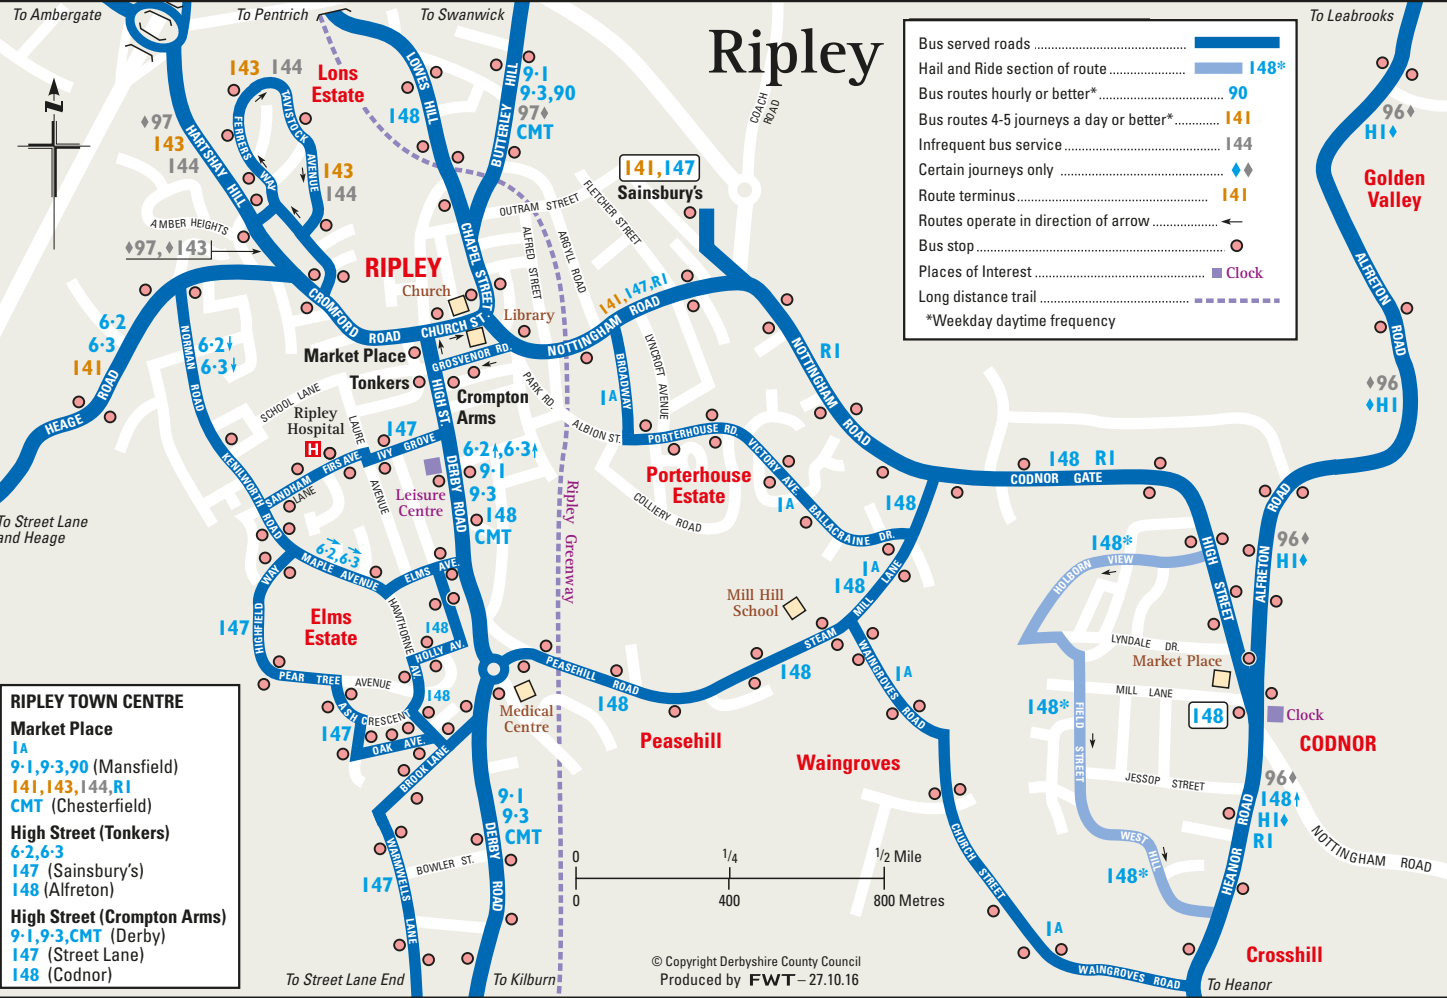

Ripley

Bus served roads	
Hail and Ride section of route	148*
Bus routes hourly or better*	90
Bus routes 4-5 journeys a day or better*	141
Infrequent bus service	144
Certain journeys only	◆◆
Route terminus	◆
Routes operate in direction of arrow	←
Bus stop	●
Places of Interest	■ Clock
Long distance trail	- - - -
Long distance trail frequency	◆◆

*Weekday daytime frequency

RIPLEY TOWN CENTRE
Market Place
1A
9-1, 9-3, 90 (Mansfield)
141, 143, 144, 141
CMT (Chesterfield)
High Street (Tonkers)
6-2, 6-3
147 (Sainsbury's)
148 (Alfreton)
High Street (Crompton Arms)
9-1, 9-3, CMT (Derby)
147 (Street Lane)
148 (Codnor)