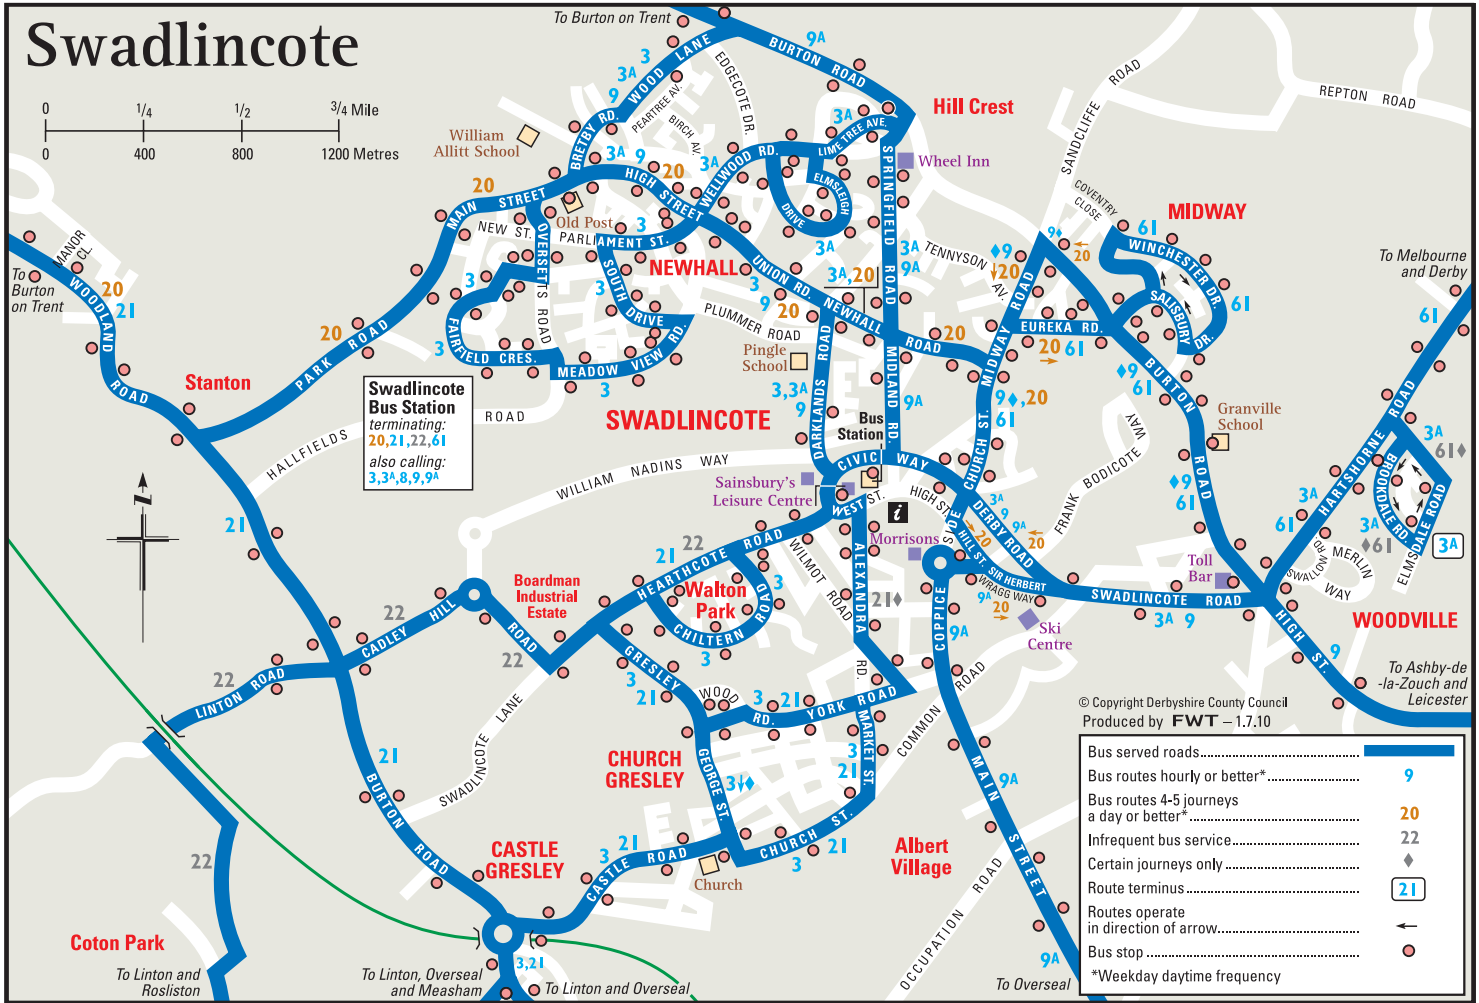

Swadlincote

Swadlincote Bus Station
 terminating: 20, 21, 22, 61
 also calling: 3, 3A, 8, 9, 9A

© Copyright Derbyshire County Council
 Produced by **FWT** - 1.7.10

Bus served roads.....	
Bus routes hourly or better*.....	9
Bus routes 4-5 journeys a day or better*.....	20
Infrequent bus service.....	22
Certain journeys only.....	♦
Route terminus.....	
Routes operate in direction of arrow.....	
Bus stop.....	

*Weekday daytime frequency