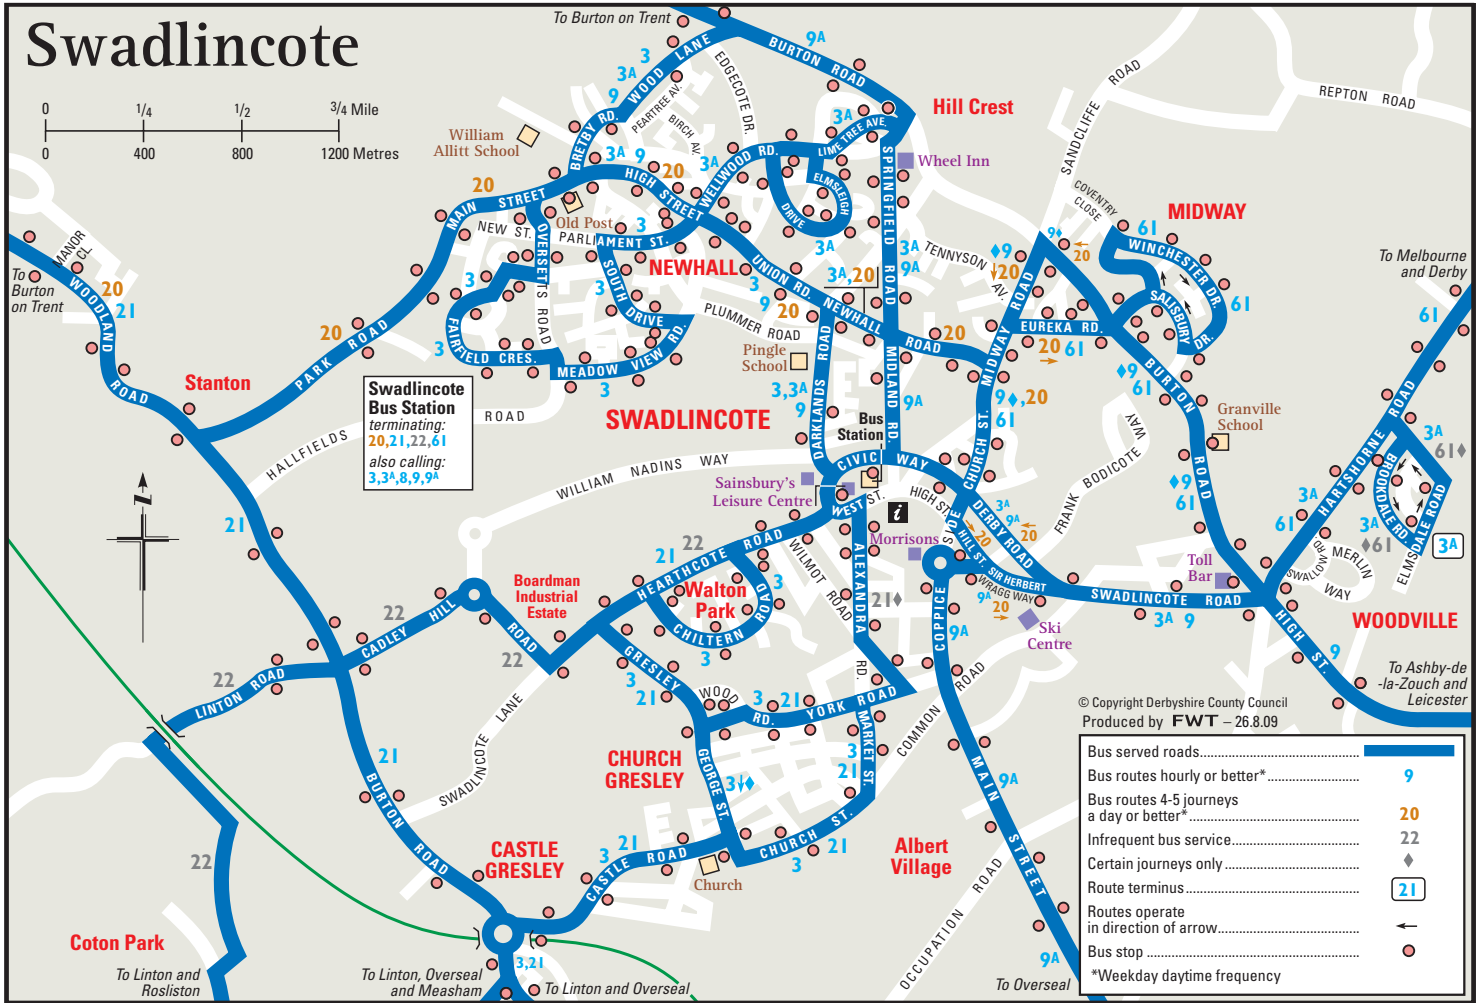

Swadlincote

Swadlincote Bus Station
 terminating: 20, 21, 22, 61
 also calling: 3, 3A, 8, 9, 9A

© Copyright Derbyshire County Council
 Produced by FWT - 26.8.09

Bus served roads.....	
Bus routes hourly or better*.....	9
Bus routes 4-5 journeys a day or better*.....	20
Infrequent bus service.....	22
Certain journeys only.....	◆
Route terminus.....	21
Routes operate in direction of arrow.....	←
Bus stop.....	○

*Weekday daytime frequency