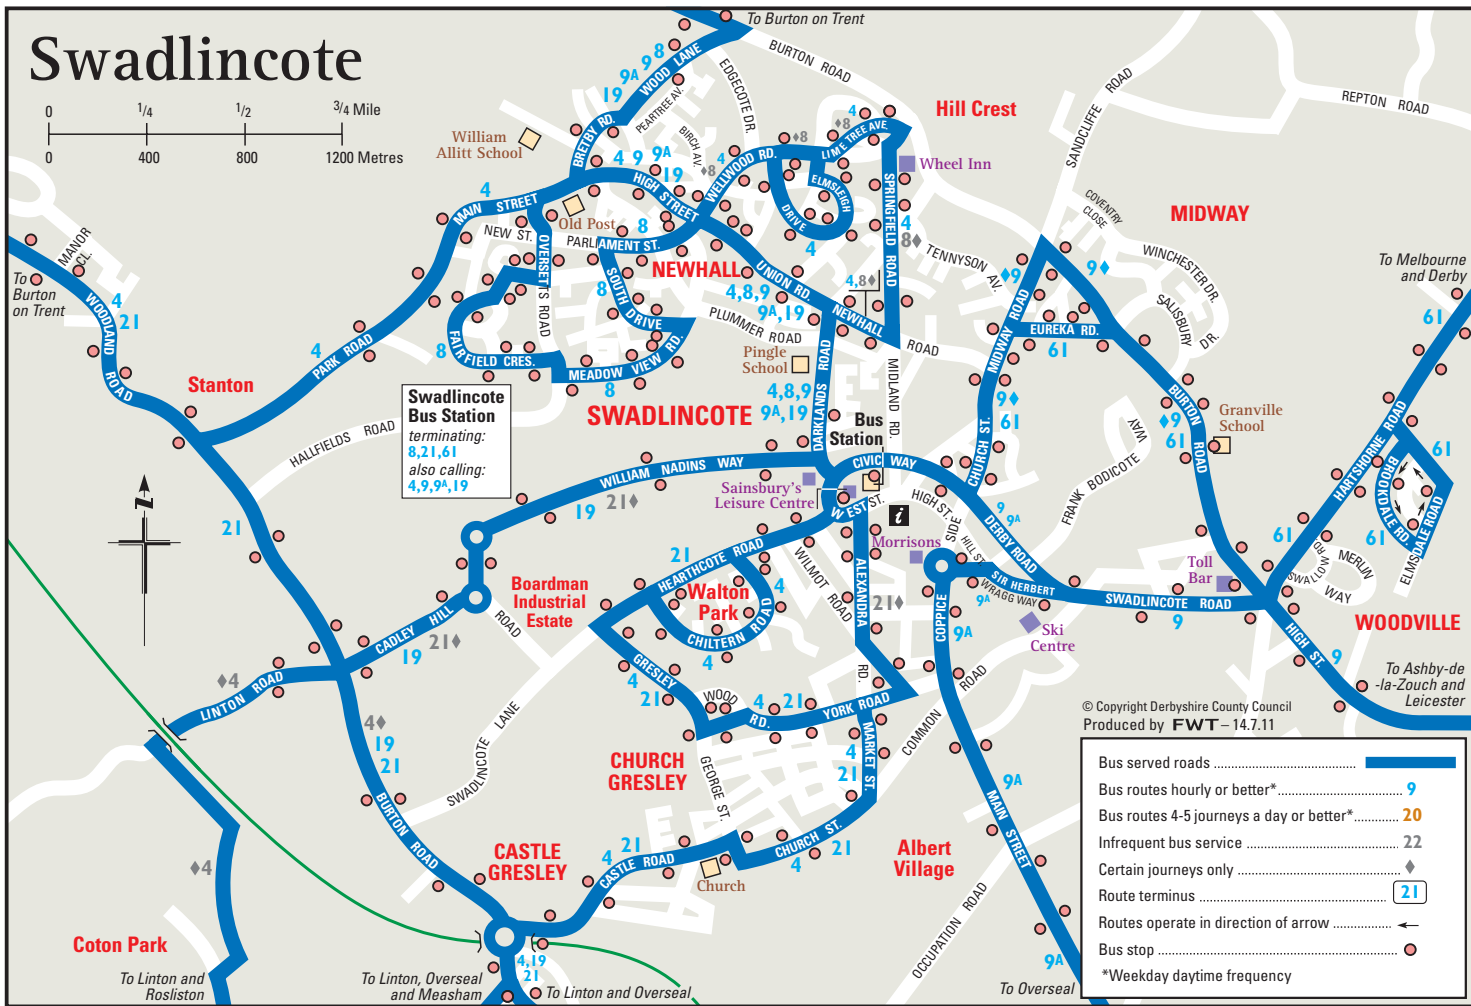

Swadlincote

Swadlincote Bus Station
 terminating:
 8,21,61
 also calling:
 4,9,9A,19

© Copyright Derbyshire County Council
 Produced by FWT-14.7.11

Bus served roads	
Bus routes hourly or better*	9
Bus routes 4-5 journeys a day or better*	20
Infrequent bus service	22
Certain journeys only	♦
Route terminus	
Routes operate in direction of arrow	
Bus stop	
*Weekday daytime frequency	