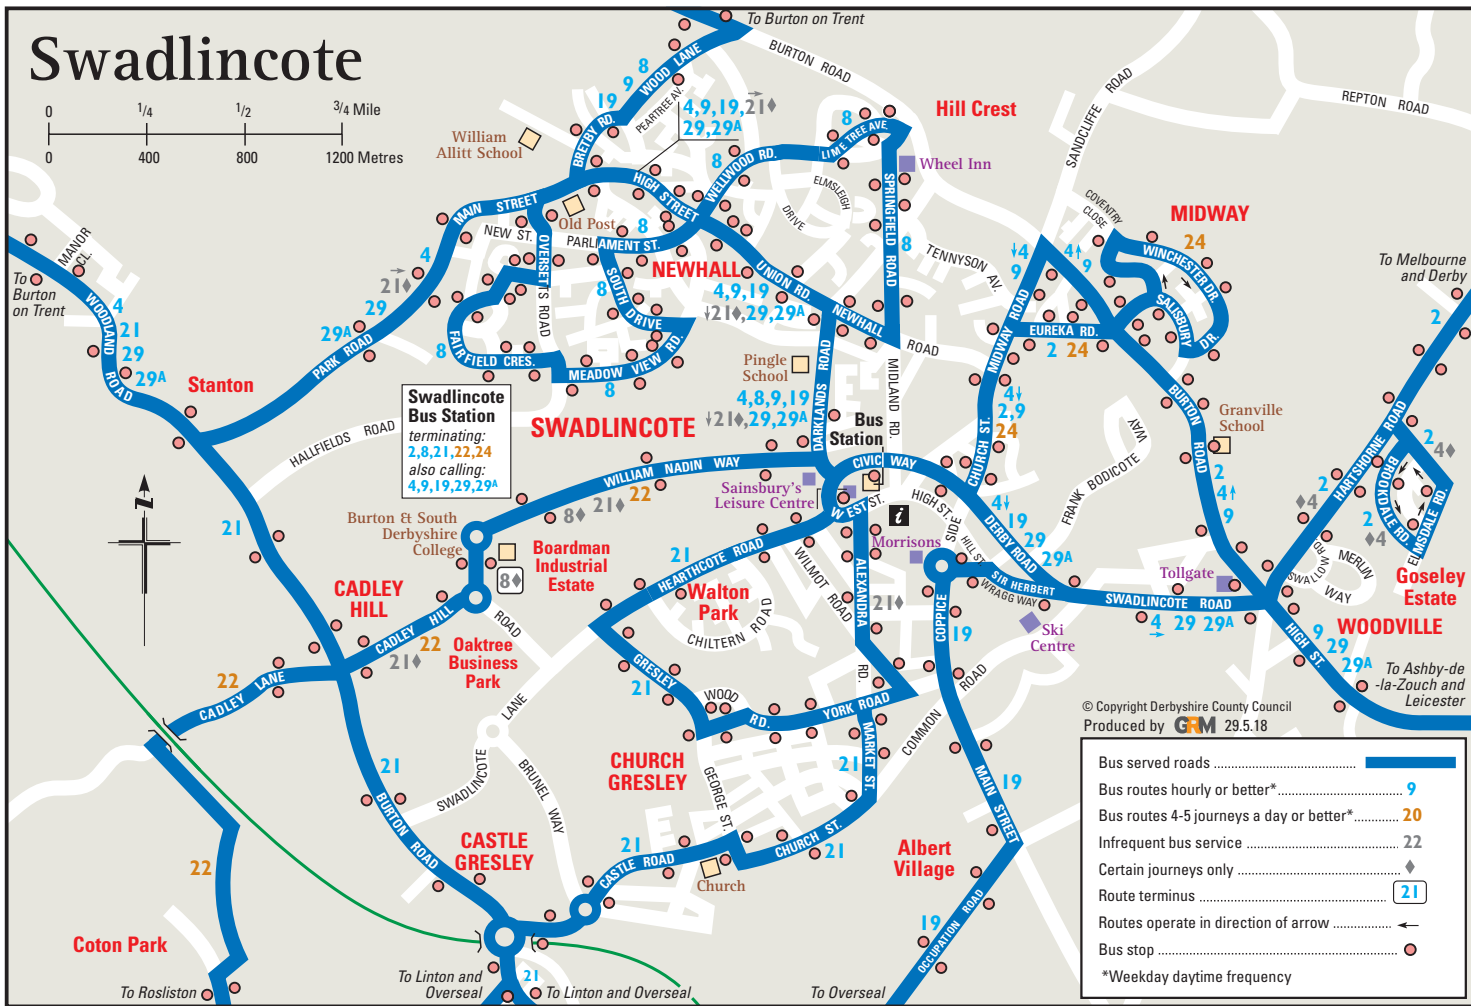

Swadlincote

Swadlincote Bus Station
 terminating:
 2,8,21,22,24
 also calling:
 4,9,19,29,29A

© Copyright Derbyshire County Council
 Produced by **GRM** 29.5.18

Bus served roads	
Bus routes hourly or better*	9
Bus routes 4-5 journeys a day or better*	20
Infrequent bus service	22
Certain journeys only	♦
Route terminus	
Routes operate in direction of arrow	
Bus stop	
*Weekday daytime frequency	