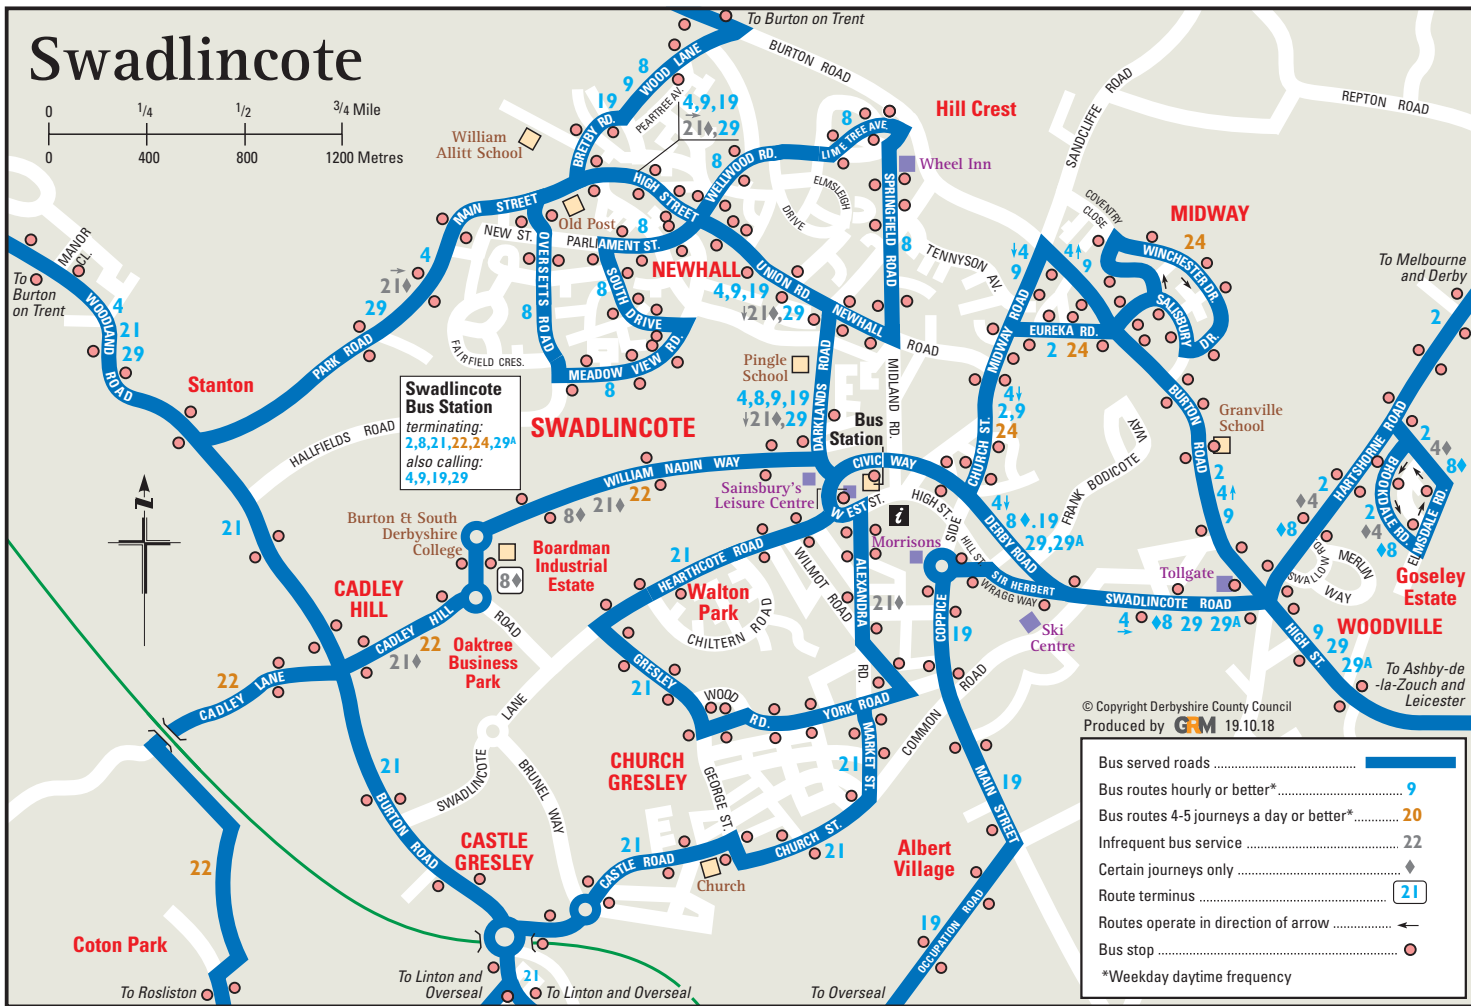

Swadlincote

Swadlincote Bus Station
 terminating:
 2,8,21,22,24,29
 also calling:
 4,9,19,29

© Copyright Derbyshire County Council
 Produced by **GRM** 19.10.18

Bus served roads	
Bus routes hourly or better*	9
Bus routes 4-5 journeys a day or better*	20
Infrequent bus service	22
Certain journeys only	♦
Route terminus	
Routes operate in direction of arrow	
Bus stop	
*Weekday daytime frequency	