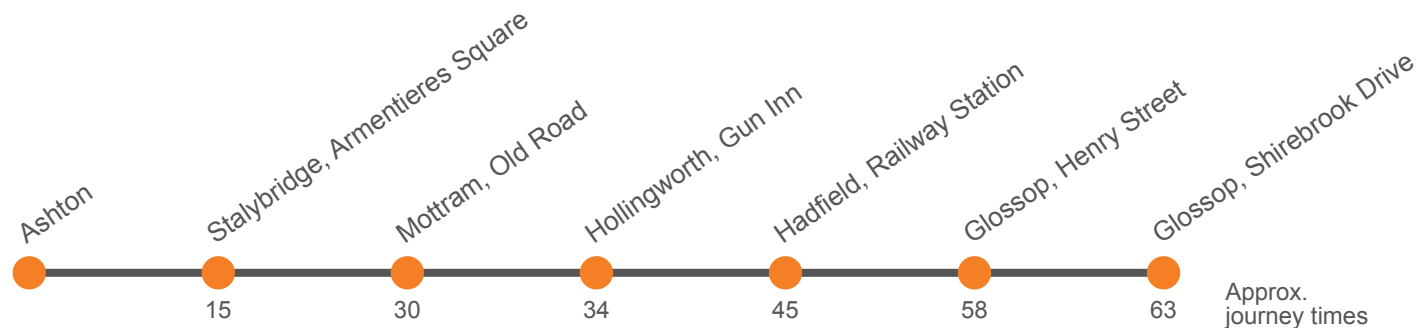

Monday to Friday (continued)

Ashton-under-Lyne, Interchange Stand K	1509	1532	1555	1618	1638	1658	1718	1738	1803	1833	1903	1945	2045
Stalybridge, Armentieres Square Stop D	1525	1548	1612	1635	1655	1715	1735	1755	1820	1847	1914	1956	2056
Mottram, Old Road	1541	1604	1629	1652	1712	1732	1752	1812	1837	1859			
Mottram, Junction Stop B											1926	2008	2106
Hollingworth, Gun Inn	1545	1608	1633	1656	1716	1736	1756	1816	1841	1903	1929	2011	2109
Hadfield, Railway Station	1558	1621	1643	1706	1726	1746	1806	1826	1851	1913	1938	2020	2118
Glossop, Henry Street Stop A	1610	1633	1658	1723	1743	1803	1820	1840	1905	1925	1947	2029	2127
Glossop, Shirebrook Drive	...	...	...	...	...	...	1825	1845	1910	1930	...	...	...

Monday to Friday (continued)

Ashton-under-Lyne, Interchange Stand K	2145	2245	2331
Stalybridge, Armentieres Square Stop D	2156	2256	2339
Mottram, Old Road			
Mottram, Junction Stop B	2206	2306	2349
Hollingworth, Gun Inn	2209	2309	2352
Hadfield, Railway Station	2218	2318	0001
Glossop, Henry Street Stop A	2227	2327	0010
Glossop, Shirebrook Drive	...	...	...