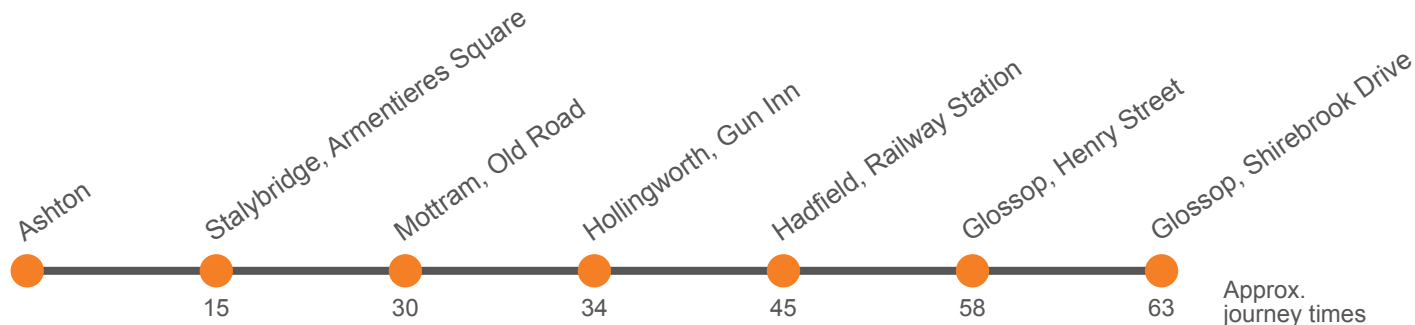

Sunday

Ashton-under-Lyne, Interchange Stand K	...	...	0831	0931	Then at these mins past the hour	31		1631	1731	1831	1951	2051	2151	2251
Stalybridge, Armentieres Square Stop D	0639	0739	0841	0943		43		1643	1741	1841	1959	2059	2159	2259
Mottram, Junction Stop B	0650	0750	0852	0955		55		1655	1752	1852	2007	2107	2207	2307
Hollingworth, Gun Inn	0654	0754	0856	0959		59	until	1659	1756	1856	2010	2110	2210	2310
Hadfield, Railway Station	0703	0803	0905	1008		08		1708	1805	1905	2019	2119	2219	2319
Glossop, Henry Street Stop A	0712	0812	0914	1017		17		1717	1814	1914	2028	2128	2228	2328
Glossop, Shirebrook Drive	0717	0817	0919	1022		22		1722	...	...	...	...	...	...

Sunday (continued)

Ashton-under-Lyne, Interchange Stand K	2331
Stalybridge, Armentieres Square Stop D	2339
Mottram, Junction Stop B	2347
Hollingworth, Gun Inn	2350
Hadfield, Railway Station	2359
Glossop, Henry Street Stop A	0008
Glossop, Shirebrook Drive	...