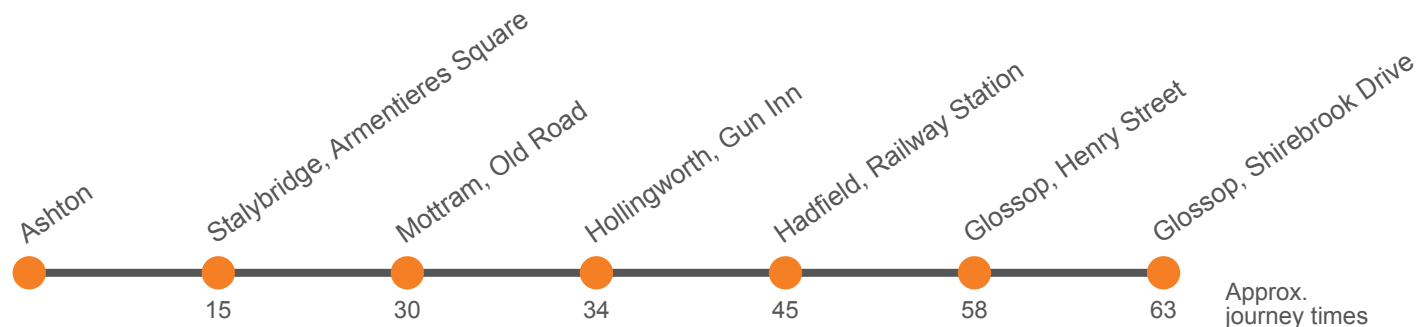

Saturday

Ashton-under-Lyne, Interchange Stand K	0551	0651	0751	0851	0921	0951	Then at these mins past the hour	21	51	until	1551	1621	1651	1721
Stalybridge, Armentieres Square Stop D	0559	0659	0759	0905	0935	1005		35	05		1605	1635	1705	1735
Mottram, Old Road	0607	0710	0810	0917	0947	1017		47	17		1617	1647	1717	1747
Mottram, Junction Stop B														
Hollingworth, Gun Inn	0611	0714	0814	0921	0951	1021		51	21		1621	1651	1721	1751
Hadfield, Railway Station	0620	0723	0823	0931	1001	1031		01	31		1631	1701	1731	1800
Glossop, Henry Street Stop A	0629	0732	0832	0943	1013	1043		13	43		1643	1713	1743	1809

Saturday (continued)

Ashton-under-Lyne, Interchange Stand K	1751	1845	1945	2045	2145	2245	2331
Stalybridge, Armentieres Square Stop D	1803	1856	1956	2056	2156	2256	2339
Mottram, Old Road	1815						
Mottram, Junction Stop B		1908	2008	2106	2206	2306	2349
Hollingworth, Gun Inn	1819	1911	2011	2109	2209	2309	2352
Hadfield, Railway Station	1828	1920	2020	2118	2218	2318	0001
Glossop, Henry Street Stop A	1837	1929	2029	2127	2227	2327	0010