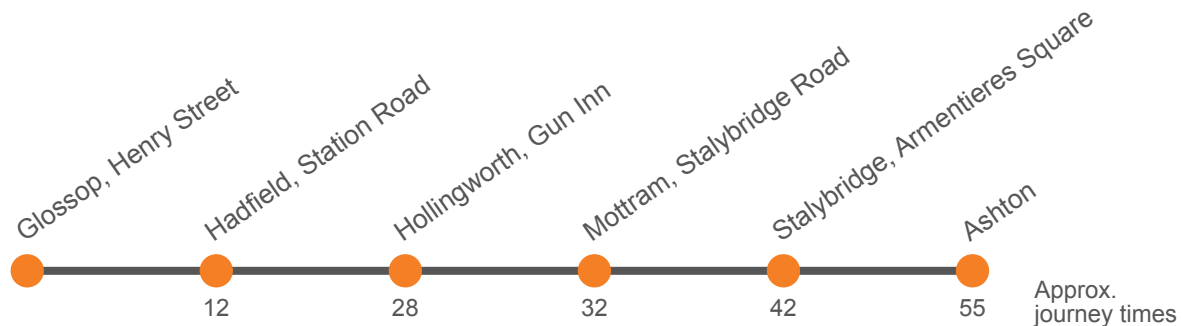

## Glossop - Ashton-under-Lyne via Hadfield

Effective from: 11/04/2021

Stagecoach Manchester

## Monday to Friday (continued)

Glossop, Shirebrook Drive	...	...	...	...	...	...	...	...	1831	1856	1936	...	...
Henry Street, Henry Street Stop C	1533	1558	1623	1648	1713	1733	1753	1813				2035	2135
Glossop, Market Hall									1838	1903	1943		
Hadfield, Railway Station	1547	1612	1637	1702	1727	1747	1807	1826	1849	1914	1954	2044	2144
Hollingworth, Gun Inn	1607	1632	1657	1722	1747	1807	1827	1844	1900	1925	2004	2054	2154
Mottram, Stalybridge Road	1612	1637	1702	1727	1752	1812	1832	1848	1904	1929	2007	2057	2157
Stalybridge, Armentieres Square Stop A	1624	1649	1714	1739	1804	1824	1844	1859	1914	1939	2015	2105	2205
Ashton-under-Lyne, Interchange Stand K	1638	1703	1728	1753	1818	1838	1858	1912	1925	1950	2025	2115	2215

### Monday to Friday (continued)

Glossop, Shirebrook Drive	...	...
Henry Street, Henry Street Stop C	2235	2335
Glossop, Market Hall		
Hadfield, Railway Station	2244	2344
Hollingworth, Gun Inn	2254	2354
Mottram, Stalybridge Road	2257	2357
Stalybridge, Armentieres Square Stop A	2305	0005
Ashton-under-Lyne, Interchange Stand K	2315	0015