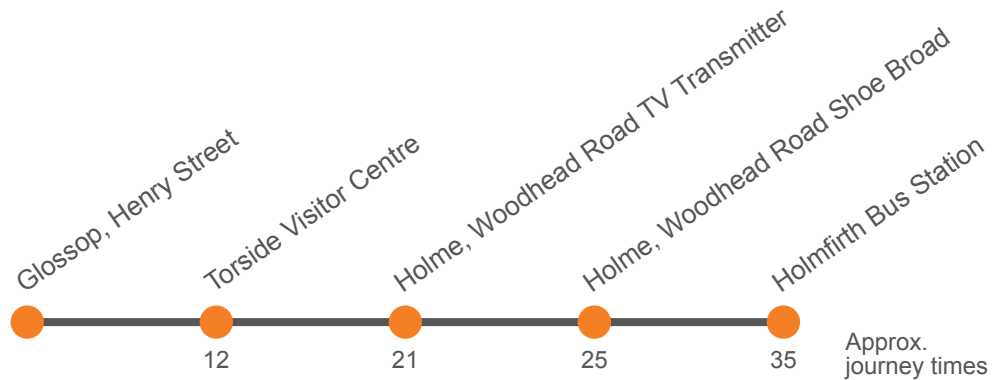

351

Holmfirth - Glossop via Holme & Torside

Effective from: 04/05/2021

South Pennine Community Transport

Saturday

Holmfirth Bus Station	0820	1020	1520
Holme, Woodhead Road Terminus	0830	1030	1530
Holme, Woodhead Road TV Transmitter	0834	1034	1534
Torside Visitor Centre, B6105	0843	1043	1543
Glossop, Henry Street Stop A	0855	1055	1555

351

Glossop - Holmfirth via Torside & Holme

Effective from: 04/05/2021

South Pennine Community Transport

Saturday

Glossop, Henry Street Stop A	0905	1105	1605
Torside Visitor Centre, B6105	0917	1117	1617
Holme, Woodhead Road TV Transmitter	0926	1126	1626
Holme, Woodhead Road Shoe Broad	0930	1130	1630
Holmfirth Bus Station	0940	1140	1640