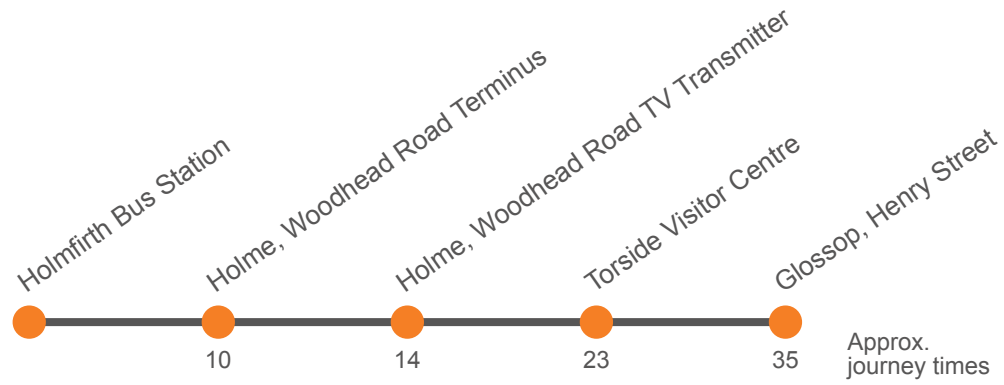

351

Holmfirth - Glossop via Holme & Torside

Effective from: 04/05/2021

South Pennine Community Transport

Saturday

Holmfirth Bus Station	0820	1020	1520
Holme, Woodhead Road Terminus	0830	1030	1530
Holme, Woodhead Road TV Transmitter	0834	1034	1534
Torside Visitor Centre, B6105	0843	1043	1543
Glossop, Henry Street Stop A	0855	1055	1555

351

Glossop - Holmfirth via Torside & Holme

Effective from: 04/05/2021

South Pennine Community Transport

Saturday

Glossop, Henry Street Stop A	0905	1105	1605
Torside Visitor Centre, B6105	0917	1117	1617
Holme, Woodhead Road TV Transmitter	0926	1126	1626
Holme, Woodhead Road Shoe Broad	0930	1130	1630
Holmfirth Bus Station	0940	1140	1640