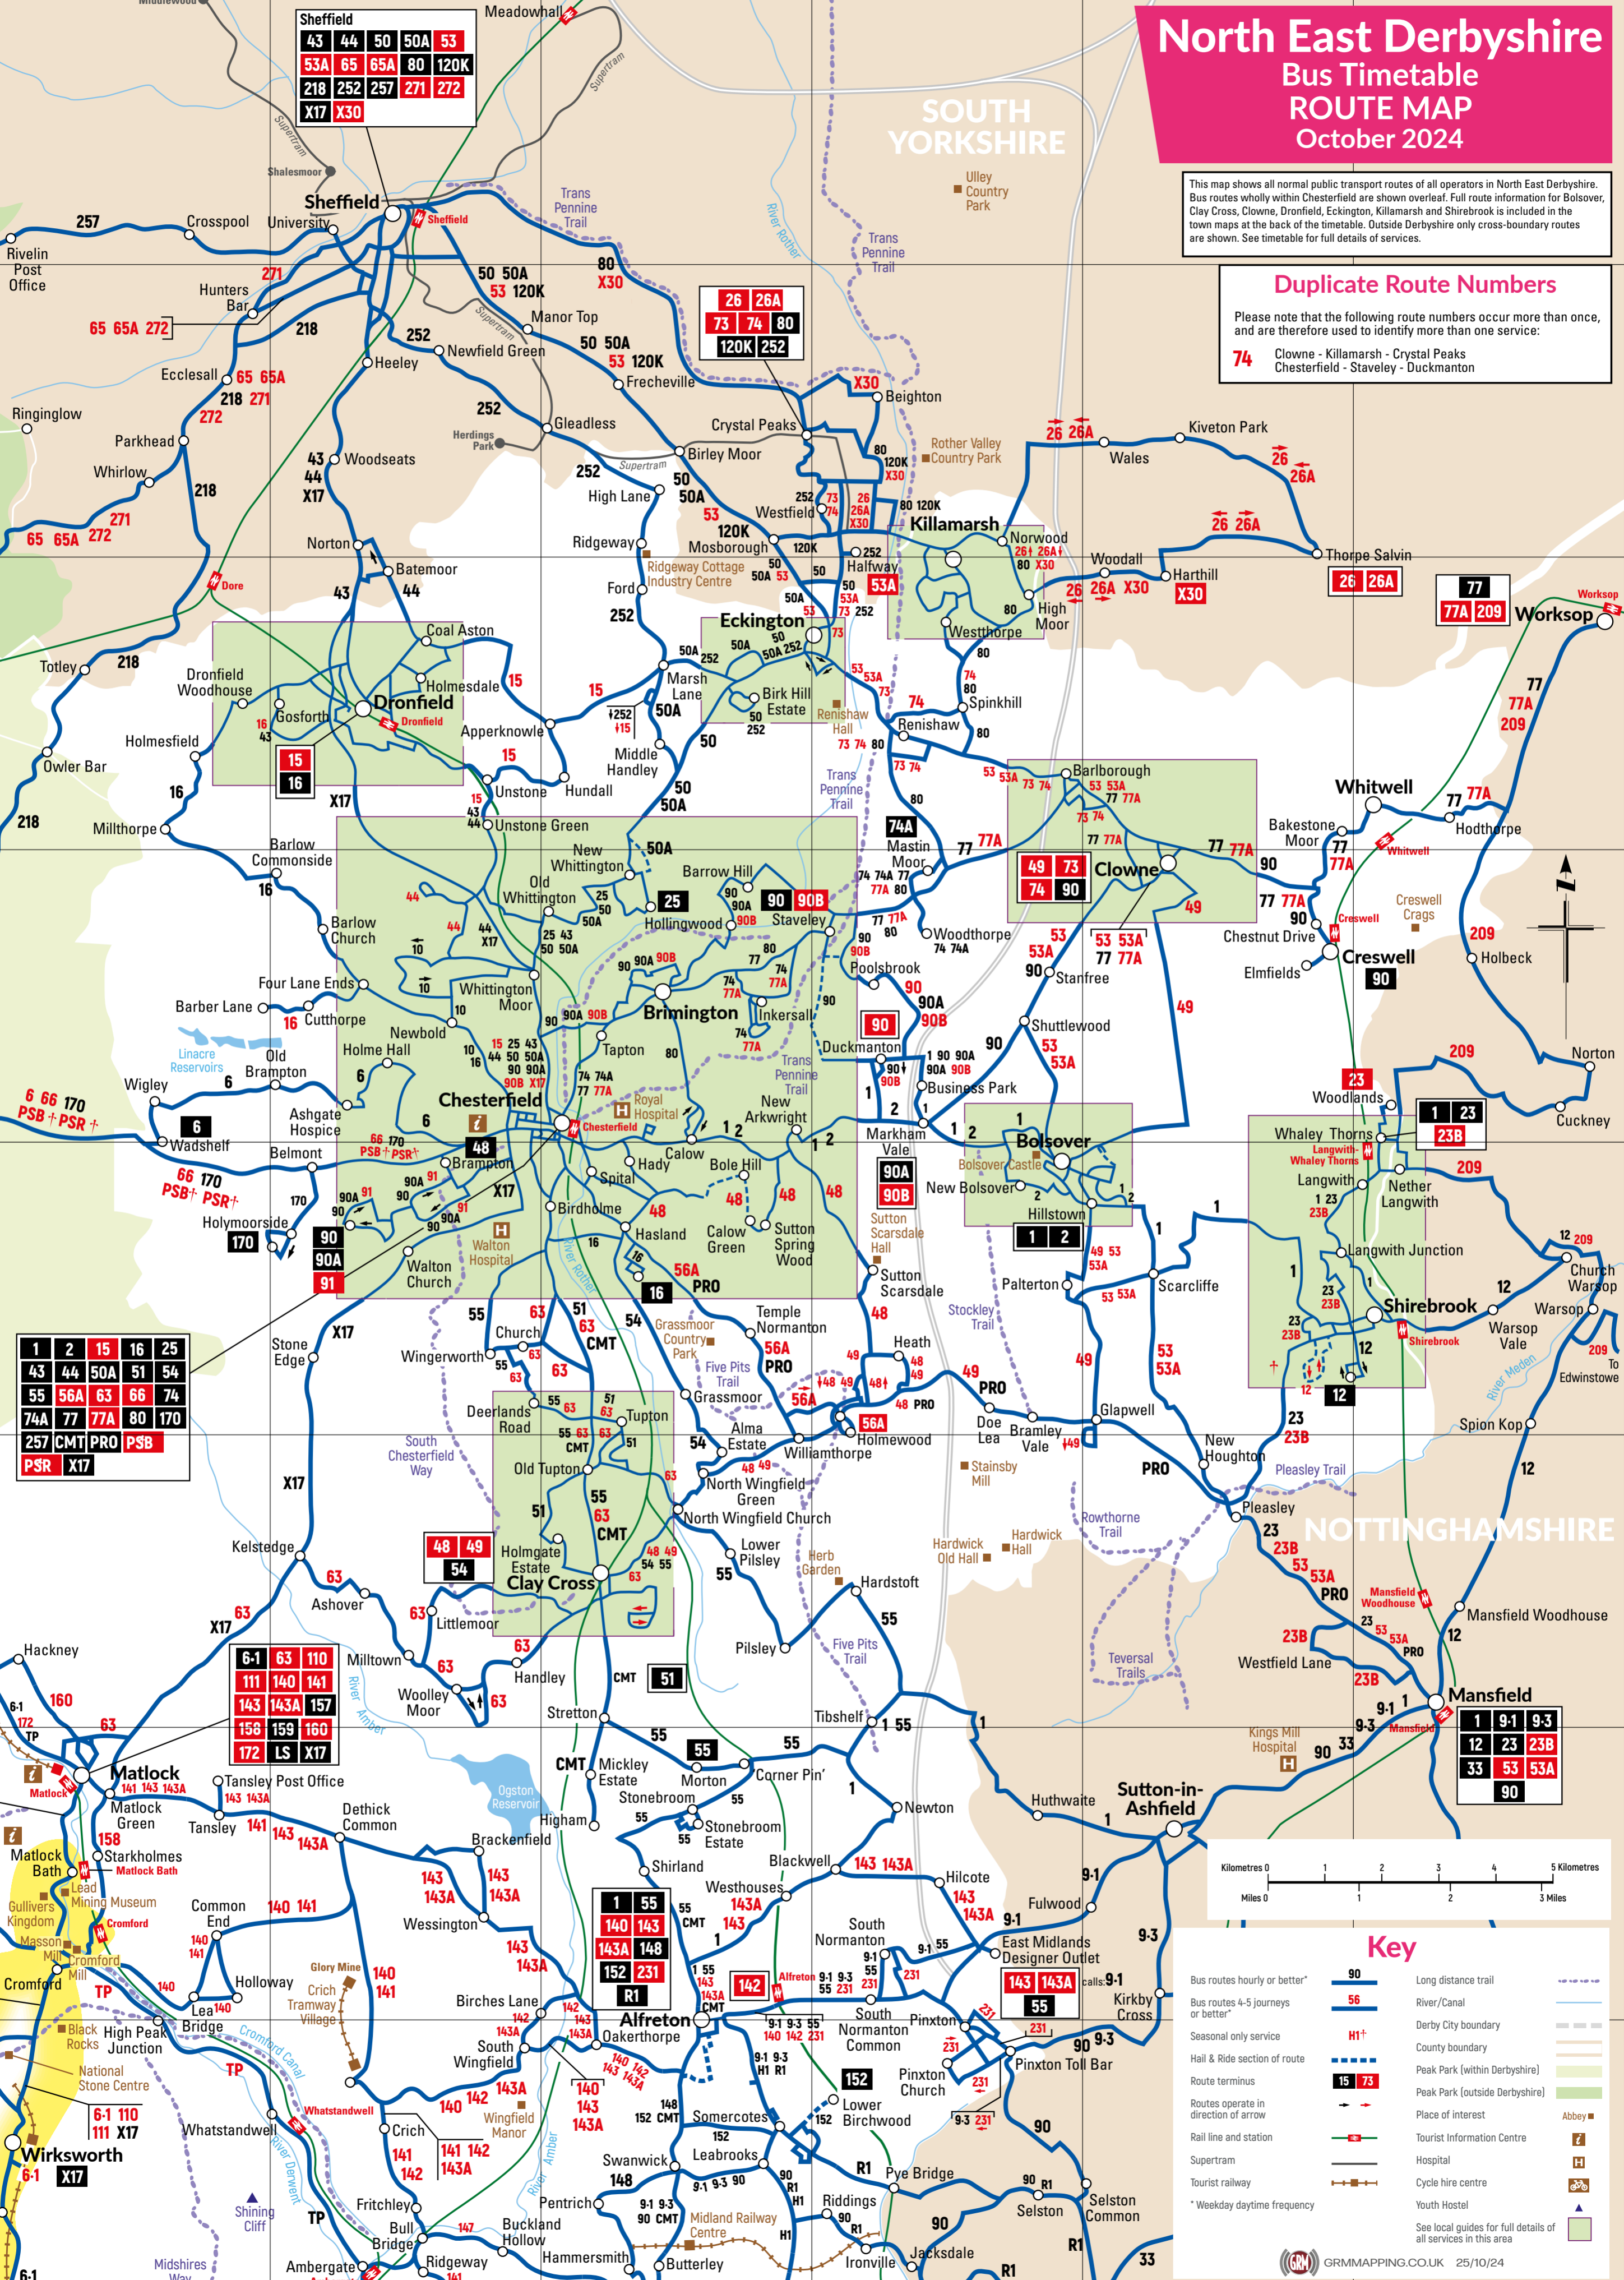

North East Derbyshire Bus Timetable ROUTE MAP

October 2024

This map shows all normal public transport routes of all operators in North East Derbyshire. Bus routes wholly within Chesterfield are shown overlaid. Full route information for Bolsover, Clay Cross, Clowne, Dronfield, Eckington, Killamarsh and Shirebrook is included in the town maps at the back of the timetable. Outside Derbyshire only cross-boundary routes are shown. See timetable for full details of services.

Duplicate Route Numbers

Please note that the following route numbers occur more than once, and are therefore used to identify more than one service:

- 74** Clowne - Killamarsh - Crystal Peaks
Chesterfield - Staveley - Duckmanton

43	44	50	50A	53
53A	65	65A	80	120K
218	252	257	271	272
X17	X30			

26	26A	
73	74	80
120K	252	

1	2	15	16	25
43	44	50A	51	54
55	56A	63	66	74
74A	77	77A	80	170
257	CMT	PRO	PSB	
PSR	X17			

6-1	63	110
111	140	141
143	143A	157
158	159	160
172	LS	X17

1	55
140	143
143A	148
152	231
R1	

1	9-1	9-3
12	23	23B
33	53	53A
90		

Key

- Bus routes hourly or better* **90**
- Bus routes 4-5 journeys or better* **56**
- Seasonal only service **H1+**
- Hail & Ride section of route **15 73**
- Route terminus **73**
- Routes operate in direction of arrow **→**
- Rail line and station
- Supertram
- Tourist railway
- * Weekday daytime frequency
- Long distance trail
- River/Canal
- Derby City boundary
- County boundary
- Peak Park (within Derbyshire)
- Peak Park (outside Derbyshire)
- Place of interest
- Abbeys
- Tourist Information Centre
- Hospital
- Cycle hire centre
- Youth Hostel