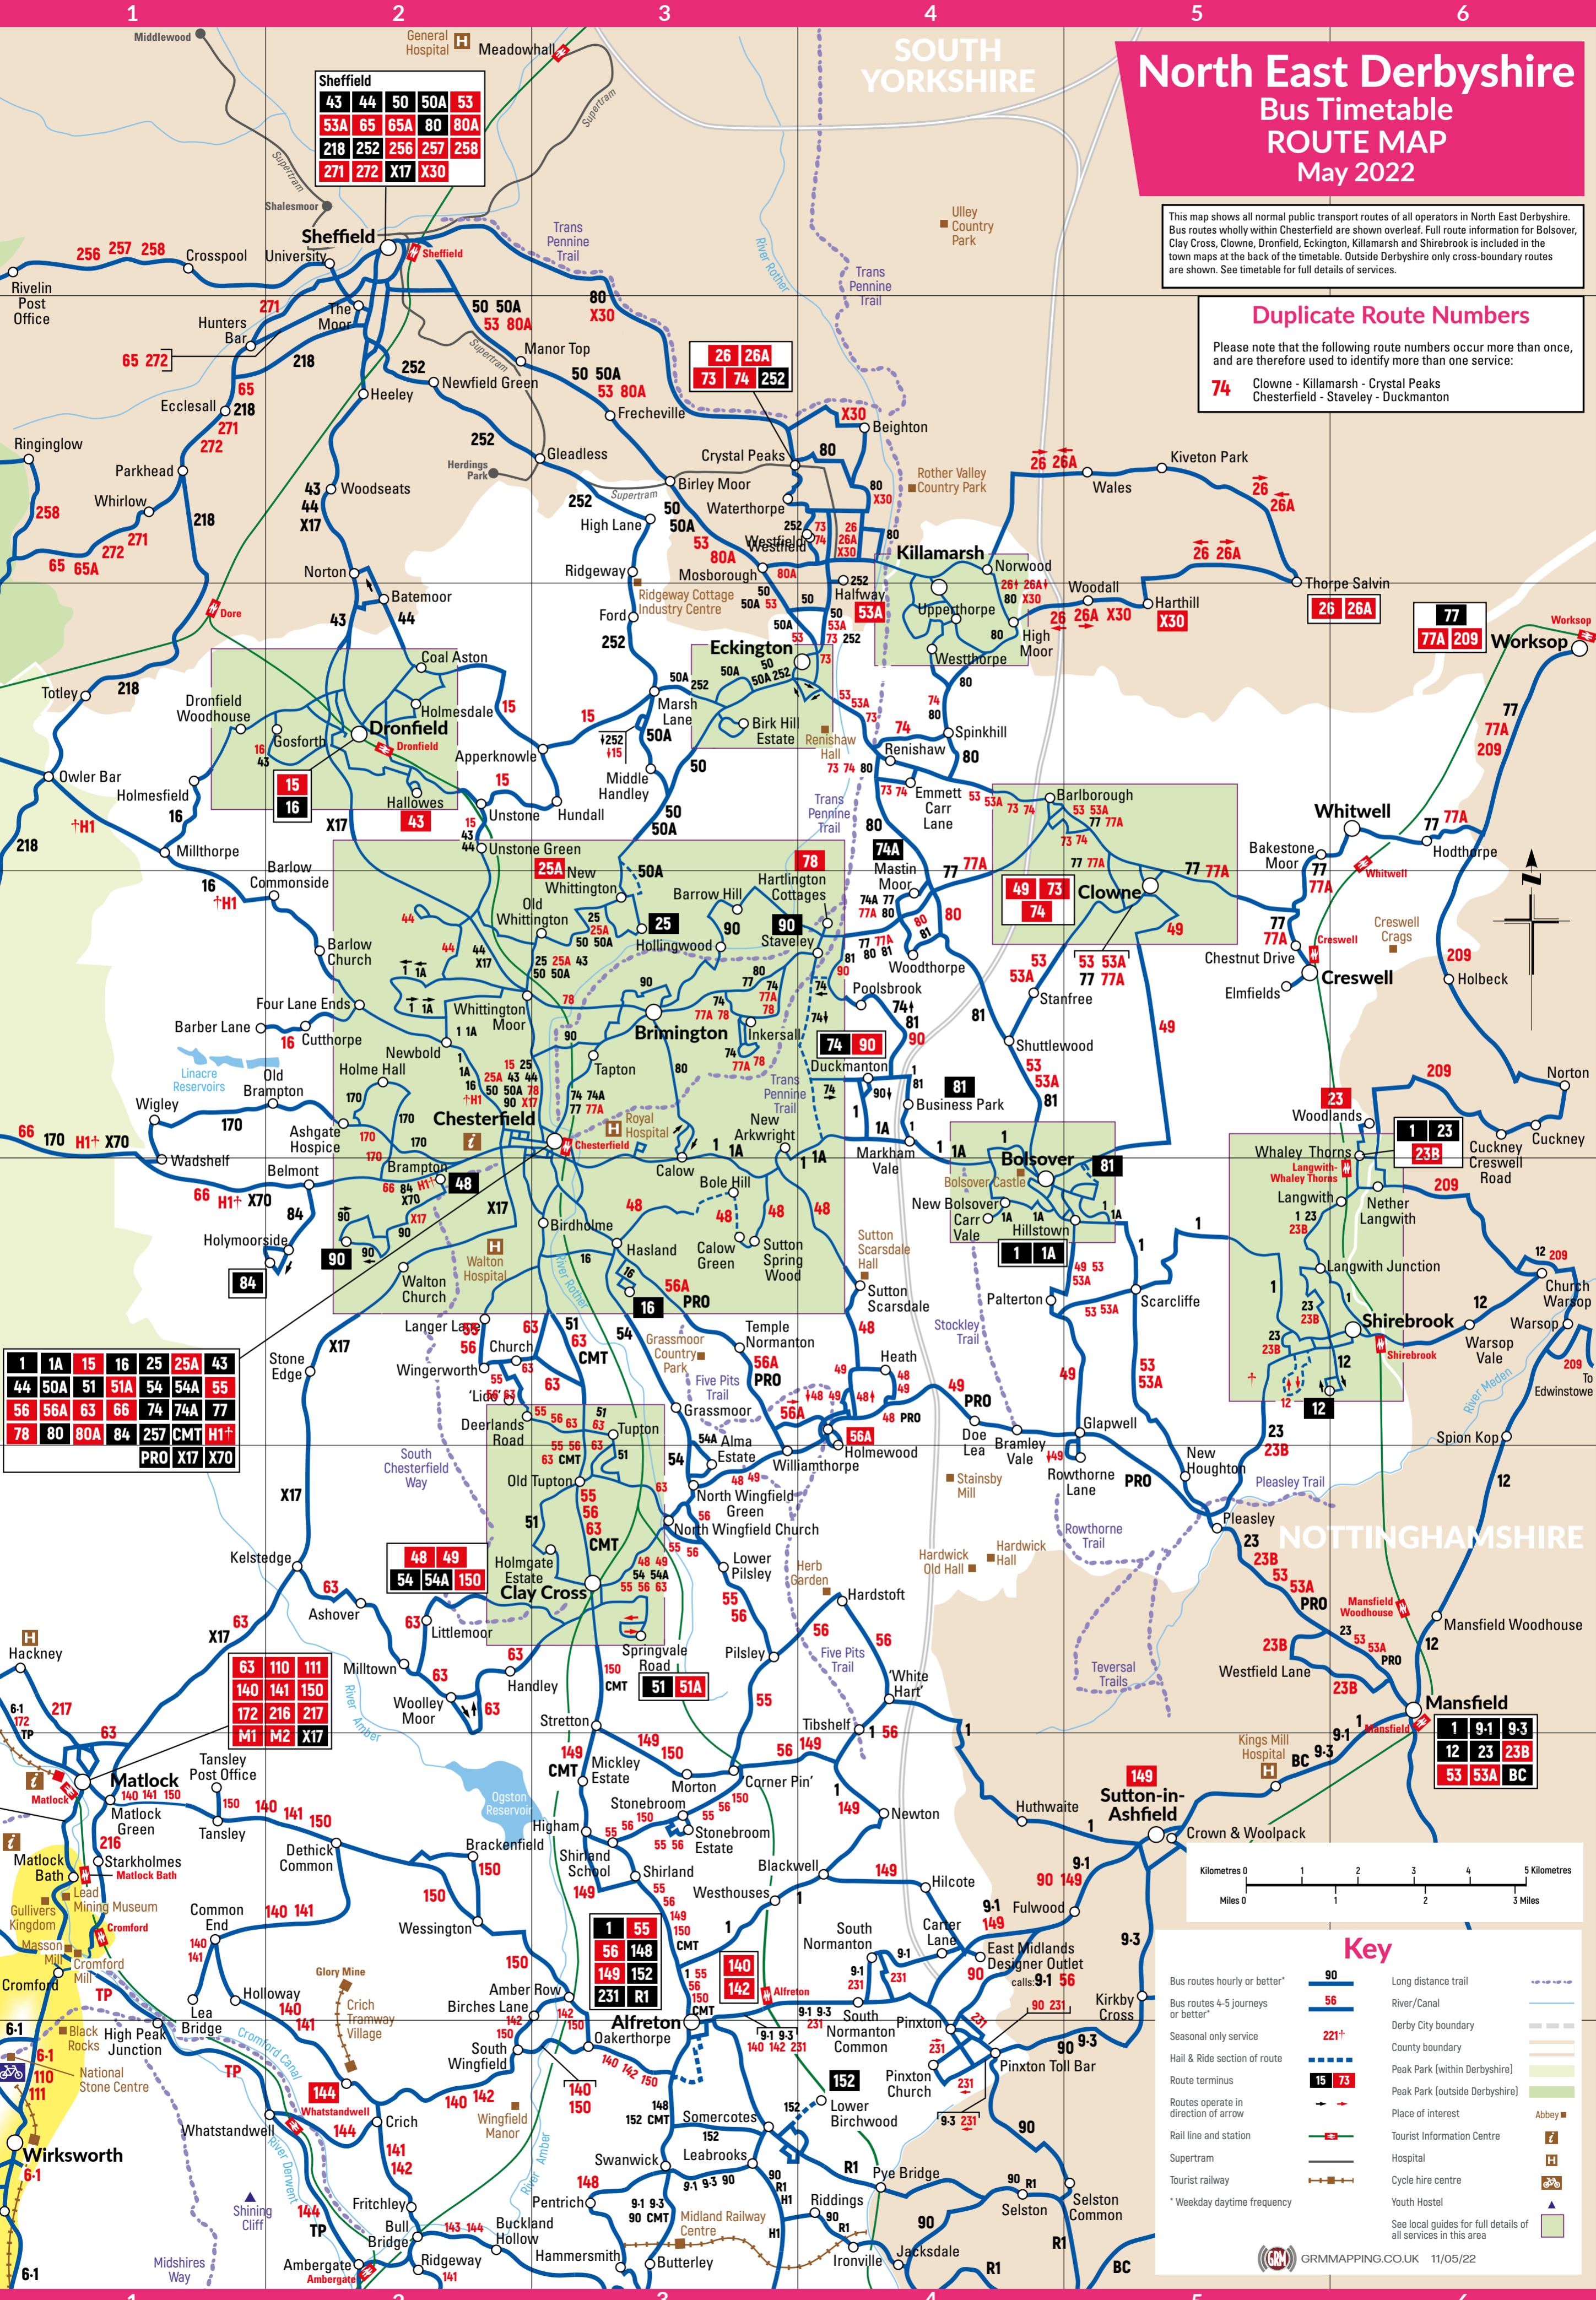

North East Derbyshire Bus Timetable ROUTE MAP

May 2022

This map shows all normal public transport routes of all operators in North East Derbyshire. Bus routes wholly within Chesterfield are shown overlaid. Full route information for Bolsover, Clay Cross, Clowne, Dronfield, Eckington, Killamarsh and Shirebrook is included in the town maps at the back of the timetable. Outside Derbyshire only cross-boundary routes are shown. See timetable for full details of services.

Duplicate Route Numbers

Please note that the following route numbers occur more than once, and are therefore used to identify more than one service:

74 Clowne - Killamarsh - Crystal Peaks
 Chesterfield - Staveley - Duckmanton

1	1A	15	16	25	25A	43
44	50A	51	51A	54	54A	55
56	56A	63	66	74	74A	77
78	80	80A	84	257	CMT	H1+
					PRO	X17
						X70

A
B
C
D
E
F
G
H

1
2
3
4
5
6

Key

- Bus routes hourly or better* **90**
- Bus routes 4-5 journeys or better* **56**
- Seasonal only service **221+**
- Hail & Ride section of route **15 73**
- Route terminus **15 73**
- Routes operate in direction of arrow **→**
- Rail line and station
- Supertram
- Tourist railway
- * Weekday daytime frequency
- Long distance trail
- River/Canal
- Derby City boundary
- County boundary
- Peak Park (within Derbyshire)
- Peak Park (outside Derbyshire)
- Place of interest
- Abbey
- Tourist Information Centre
- Hospital
- Cycle hire centre
- Youth Hostel