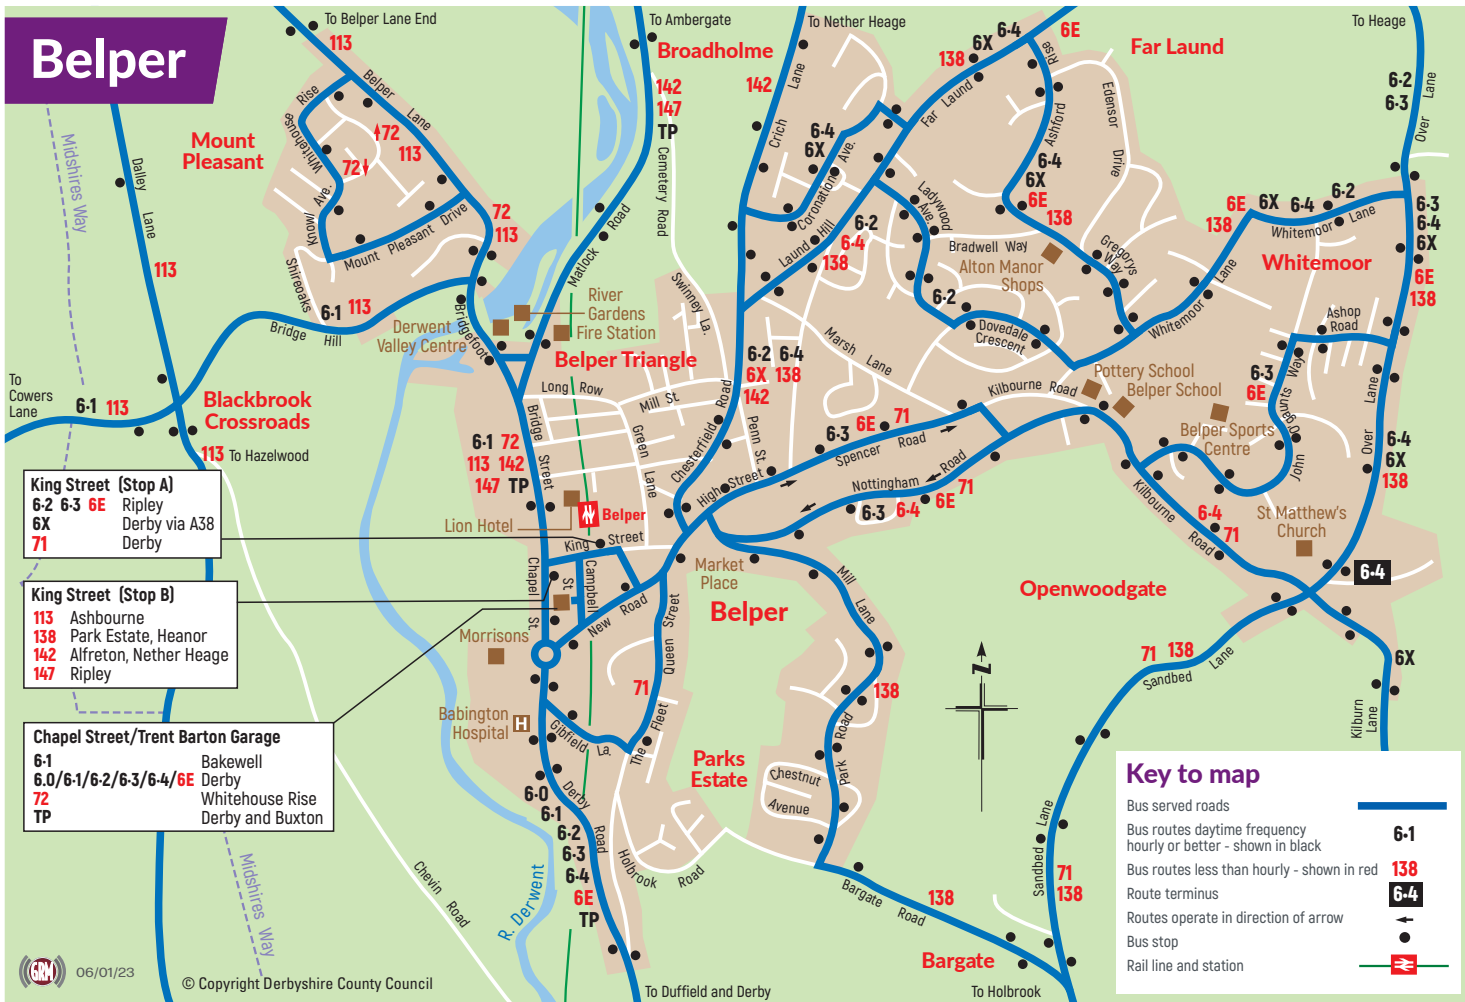

# Belper

**King Street (Stop A)**  
 6-2 6-3 6E Ripley  
 6X Derby via A38  
 71 Derby

**King Street (Stop B)**  
 113 Ashbourne  
 138 Park Estate, Heanor  
 142 Alfreton, Nether Heage  
 147 Ripley

**Chapel Street/Trent Barton Garage**  
 6-1 Bakewell  
 6.0/6-1/6-2/6-3/6-4/6E Derby  
 72 Whitehouse Rise  
 TP Derby and Buxton

### Key to map

- Bus served roads
- Bus routes daytime frequency hourly or better - shown in black 6-1
- Bus routes less than hourly - shown in red 138
- Route terminus 6-4
- Routes operate in direction of arrow  →
- Bus stop
- Rail line and station  R