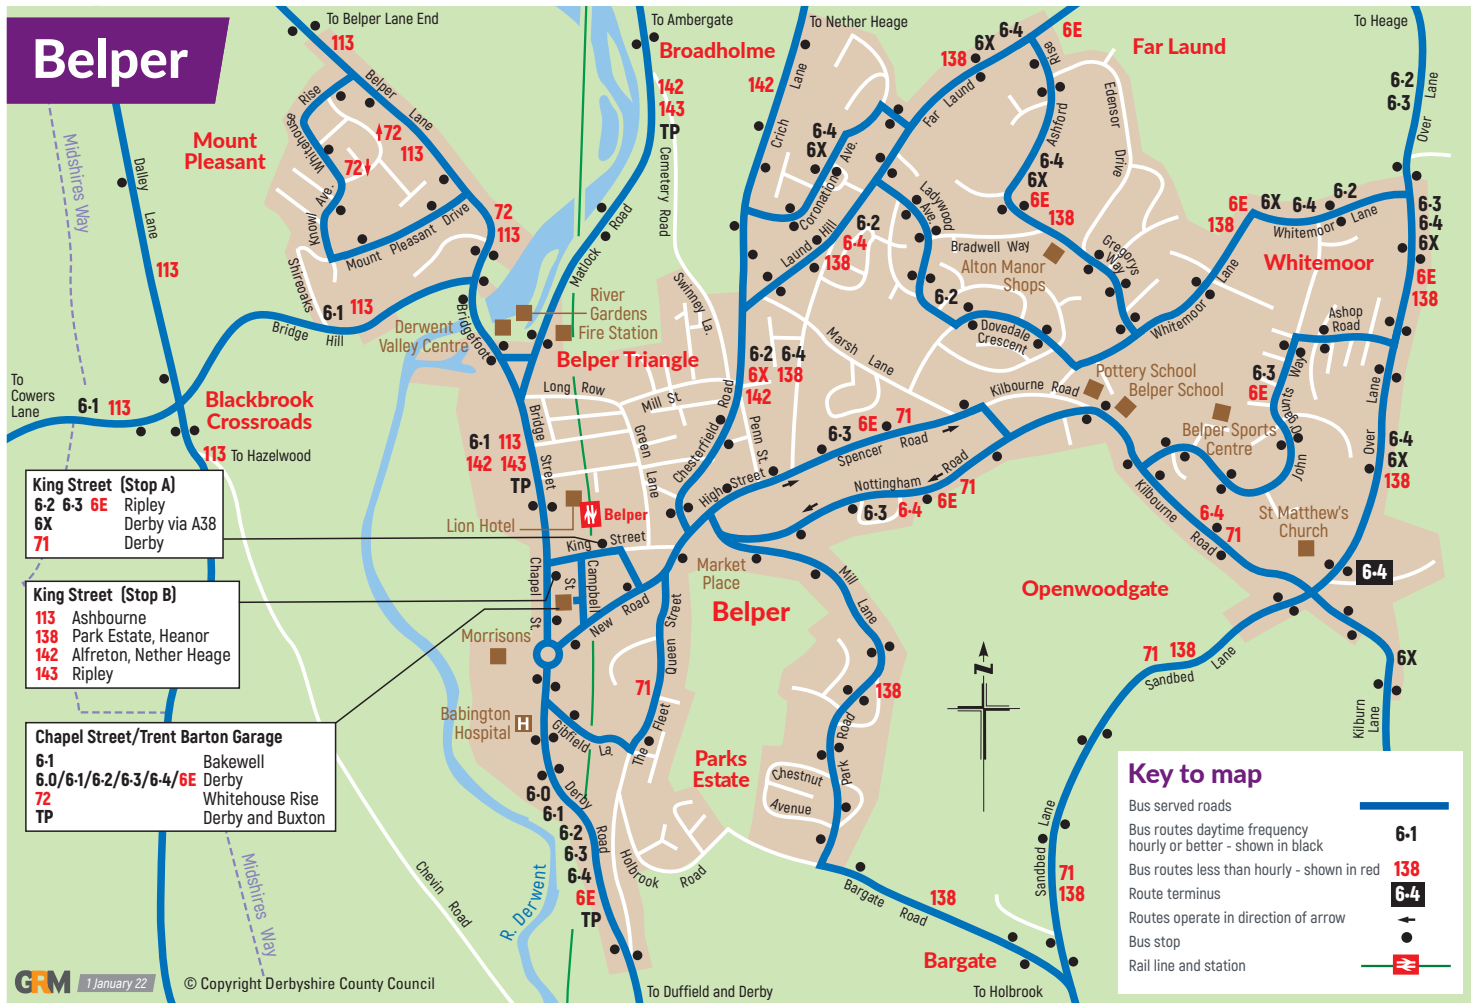

Belper

King Street (Stop A)
 6-2 6-3 6E Ripley
 6X Derby via A38
 71 Derby

King Street (Stop B)
 113 Ashbourne
 138 Park Estate, Heanor
 142 Alfreton, Nether Heage
 143 Ripley

Chapel Street/Trent Barton Garage
 6-1 Bakewell
 6.0/6-1/6-2/6-3/6-4/6E Derby
 72 Whitehouse Rise
 TP Derby and Buxton

Key to map

- Bus served roads
- Bus routes daytime frequency hourly or better - shown in black
- Bus routes less than hourly - shown in red
- Route terminus
- Routes operate in direction of arrow
- Bus stop
- Rail line and station

6-1
138
6-4
