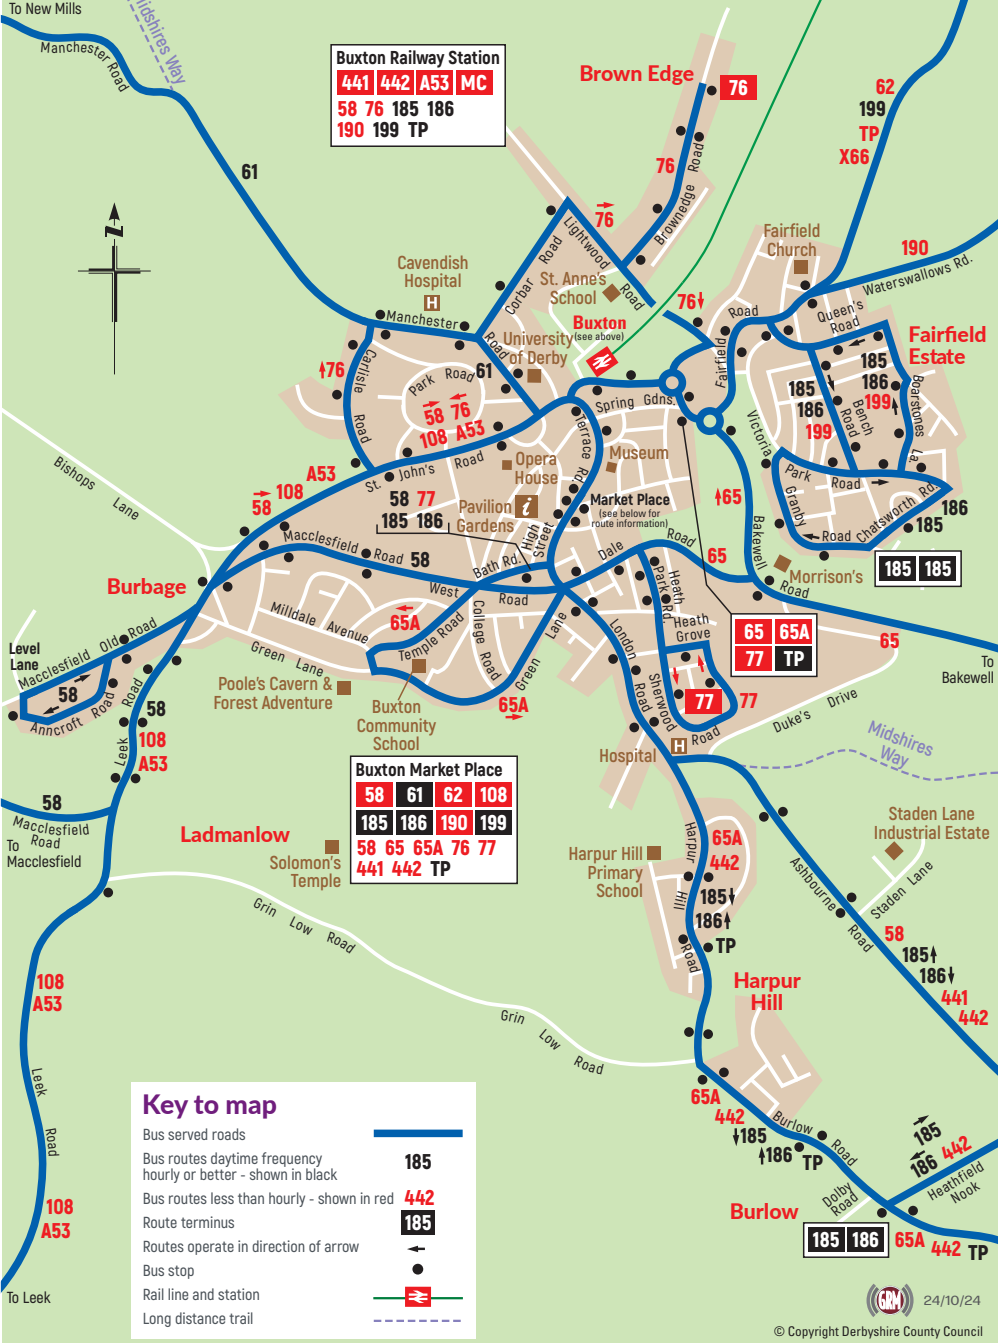

Buxton

To New Mills

Midshires Way

Buxton Railway Station
441 442 A53 MC
58 76 185 186
190 199 TP

Brown Edge

Burbage

Fairfield Estate

Ladmanow

Harpur Hill

Burlow

Buxton Market Place
58 61 62 108
185 186 190 199
58 65 65A 76 77
441 442 TP

65 65A
77 TP

Key to map

- Bus served roads
- Bus routes daytime frequency hourly or better - shown in black
- Bus routes less than hourly - shown in red
- Route terminus
- Routes operate in direction of arrow
- Bus stop
- Rail line and station
- Long distance trail