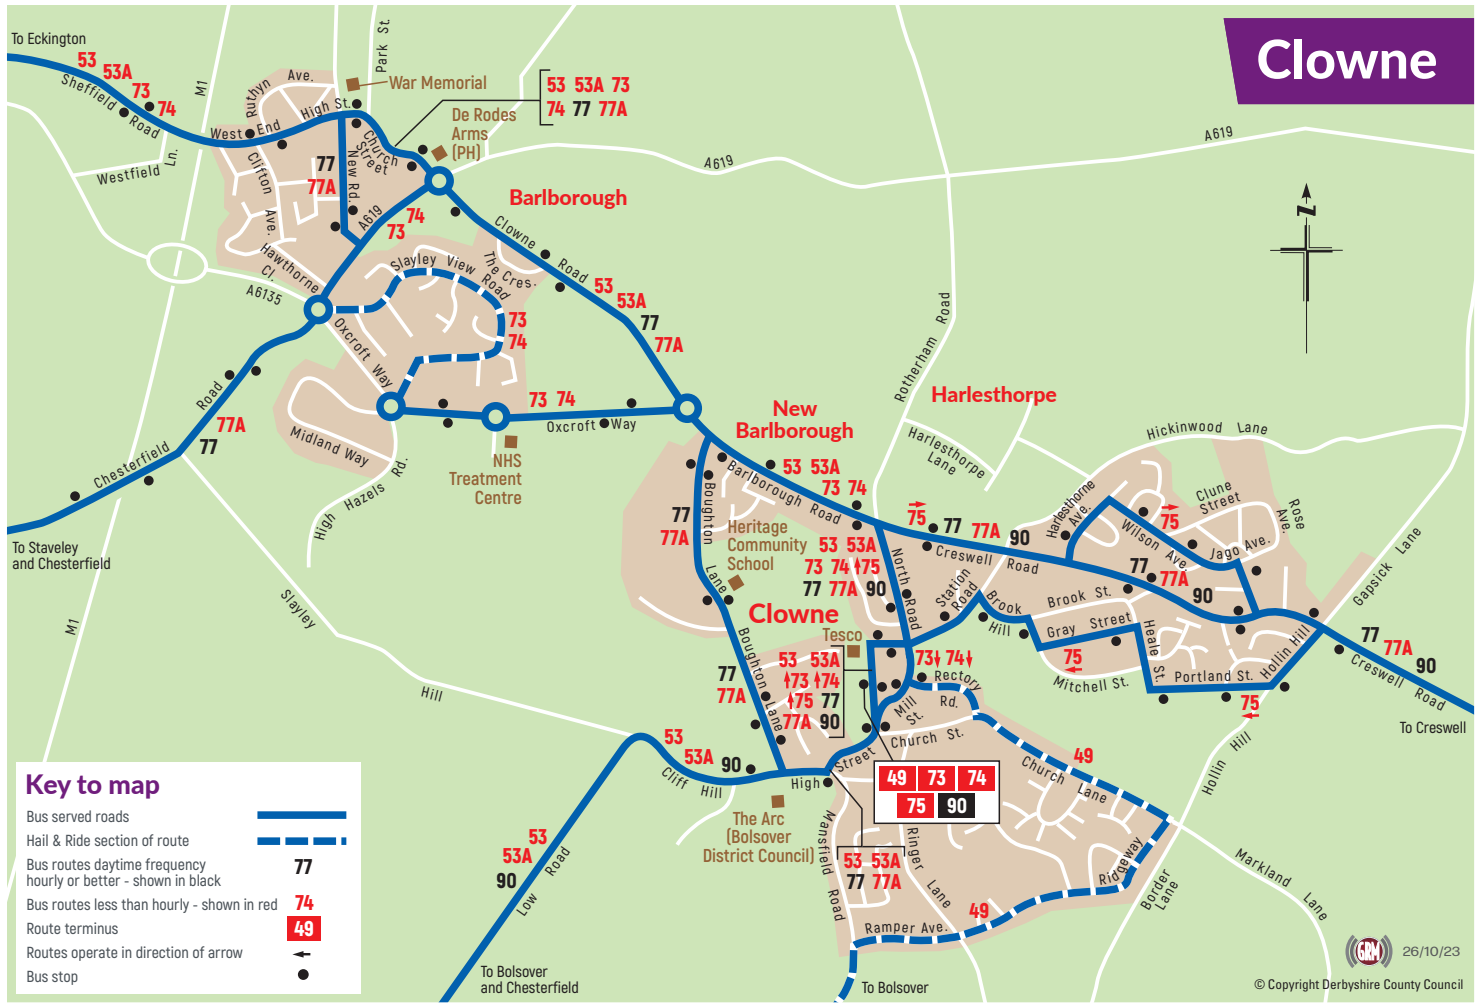

Clowne

Key to map

- Bus served roads
- Hail & Ride section of route
- Bus routes daytime frequency hourly or better - shown in black **77**
- Bus routes less than hourly - shown in red **74**
- Route terminus **49**
- Routes operate in direction of arrow
- Bus stop