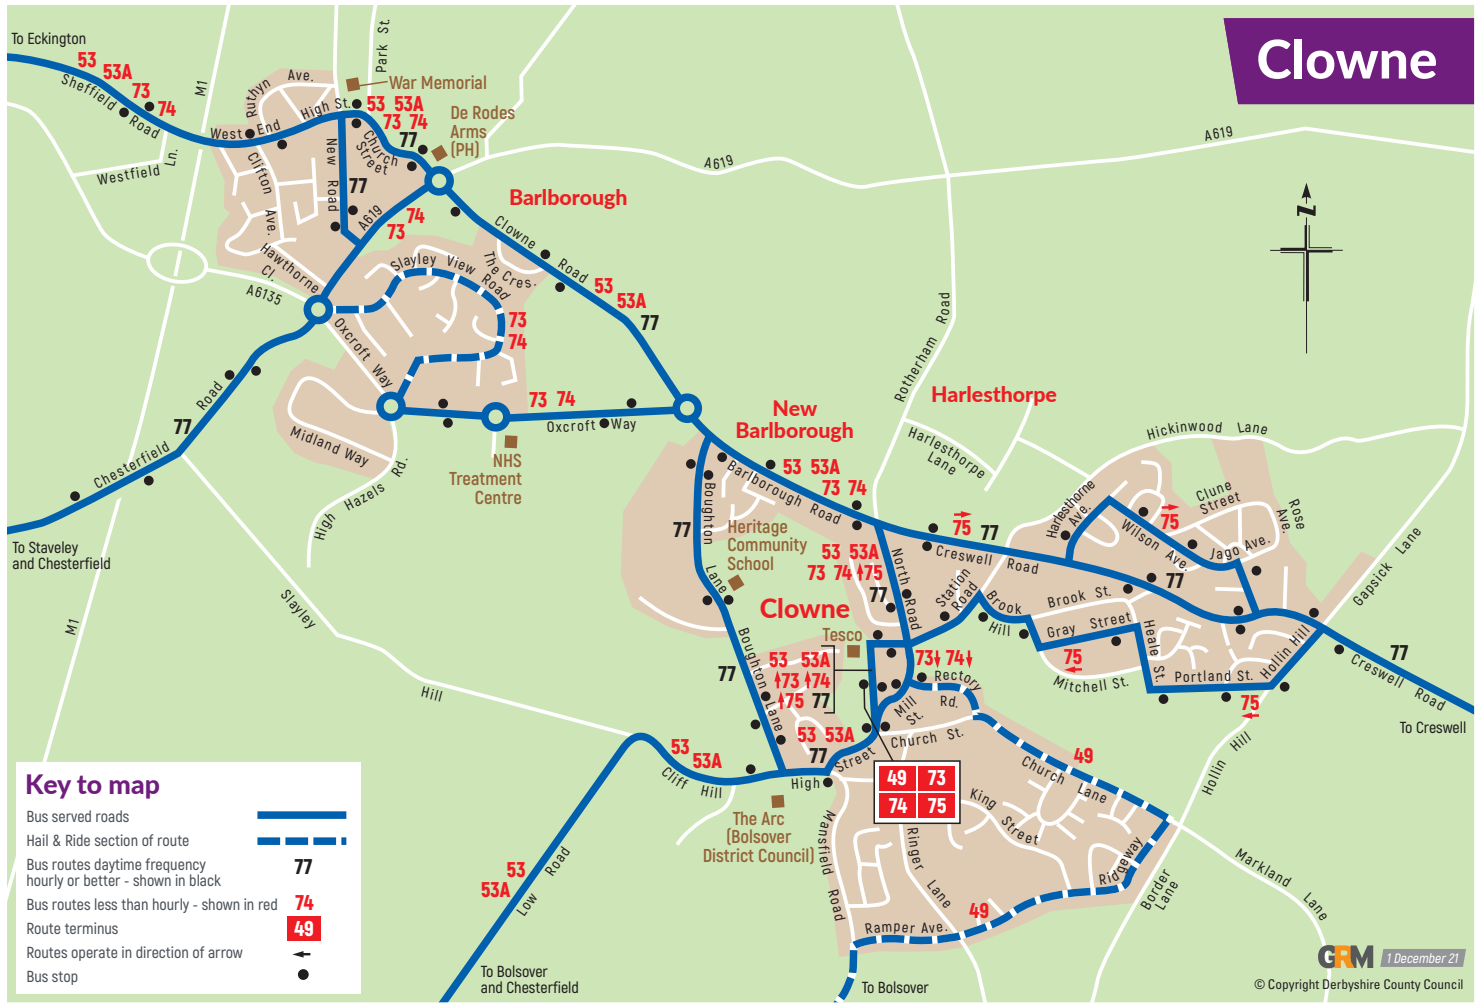

Clowne

Key to map

- Bus served roads
- Hail & Ride section of route
- Bus routes daytime frequency hourly or better - shown in black **77**
- Bus routes less than hourly - shown in red **74**
- Route terminus **49**
- Routes operate in direction of arrow
- Bus stop