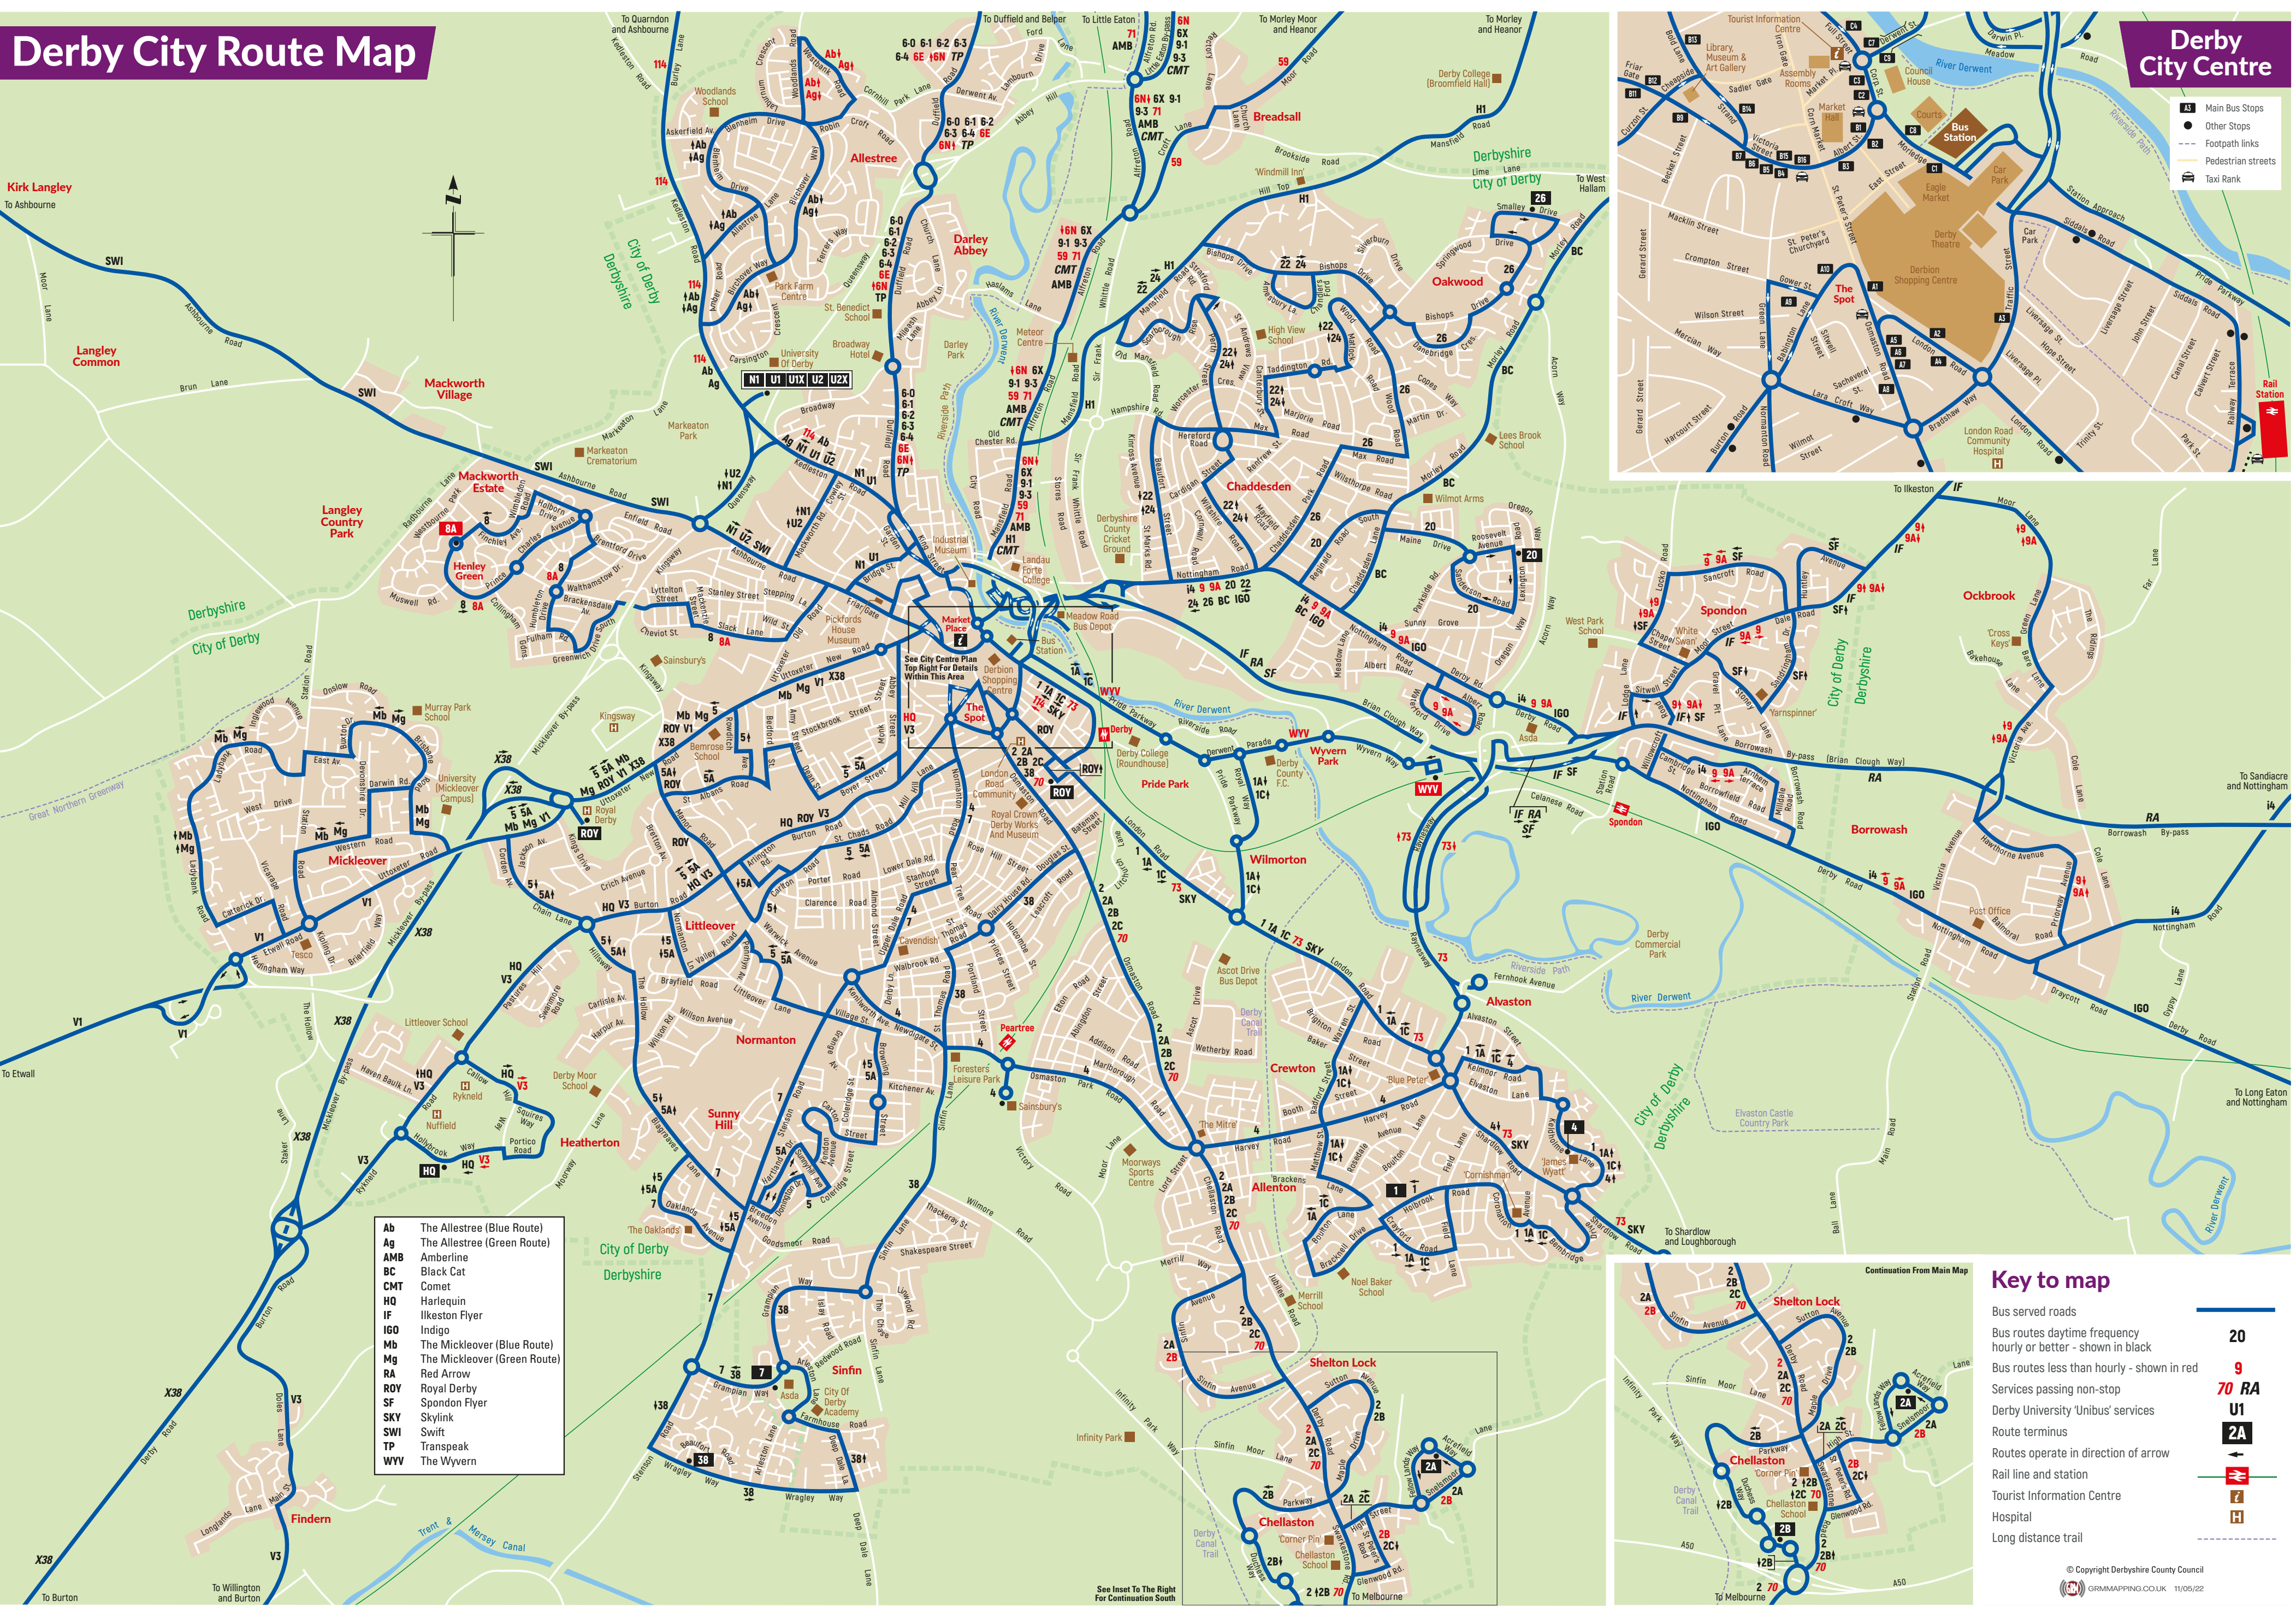

Derby City Route Map

Kirk Langley
To Ashbourne

Langley Common

Ab	The Allestree (Blue Route)
Ag	The Allestree (Green Route)
AMB	Amberline
BC	Black Cat
CMT	Comet
HQ	Harlequin
IF	Ilkeston Flyer
IGO	Indigo
Mb	The Mickleover (Blue Route)
Mg	The Mickleover (Green Route)
RA	Red Arrow
ROY	Royal Derby
SF	Spondon Flyer
SKY	Skylink
SWI	Swift
TP	Transpeak
WVY	The Wyvern

Derby City Centre

- AS Main Bus Stops
- Other Stops
- Footpath links
- Pedestrian streets
- Taxi Rank

Key to map

Bus served roads

Bus routes daytime frequency hourly or better - shown in black

Bus routes less than hourly - shown in red

Services passing non-stop

Derby University 'Unibus' services

Route terminus

Routes operate in direction of arrow

Rail line and station

Tourist Information Centre

Hospital

Long distance trail