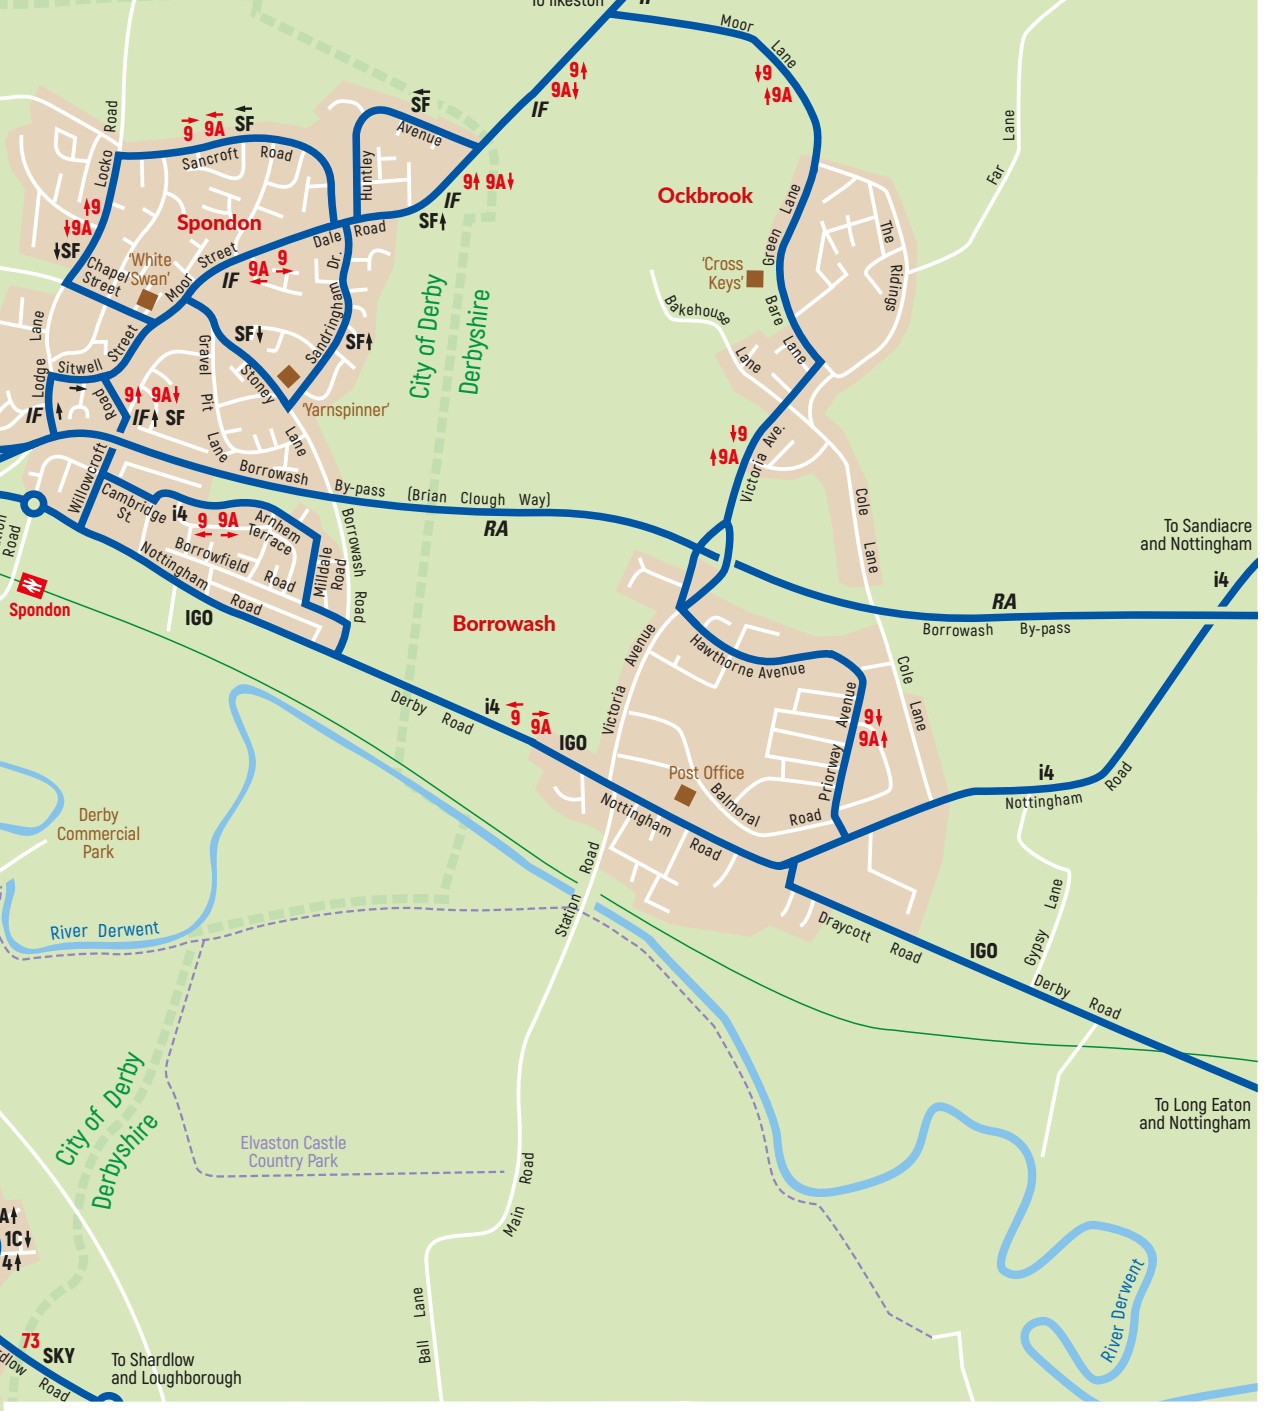

Derby City Route Map

Kirk Langley
To Ashbourne

Langley Common

Ab	The Allestree (Blue Route)
Ag	The Allestree (Green Route)
AMB	Amberline
BC	Black Cat
CMT	Comet
HQ	Harlequin
IF	Ilkeston Flyer
IGO	Indigo
Mb	The Mickleover (Blue Route)
Mg	The Mickleover (Green Route)
RA	Red Arrow
ROY	Royal Derby
SF	Spondon Flyer
SKY	Skylink
SWI	Swift
TP	Transpeak
WVY	The Wyvern

Derby City Centre

- AS Main Bus Stops
- Other Stops
- Footpath links
- Pedestrian streets
- Taxi Rank

Key to map

Bus served roads

Bus routes daytime frequency hourly or better - shown in black

Bus routes less than hourly - shown in red

Services passing non-stop

Derby University 'Unibus' services

Route terminus

Routes operate in direction of arrow

Rail line and station

Tourist Information Centre

Hospital

Long distance trail