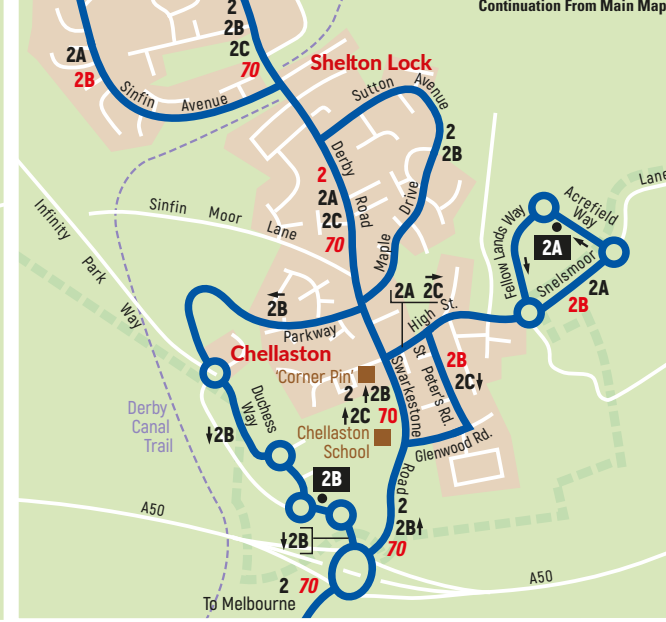

Derby City Route Map

Kirk Langley
To Ashbourne

Langley Common

Ab	The Allestree (Blue Route)
Ag	The Allestree (Green Route)
AMB	Amberline
BC	Black Cat
CMT	Comet
HQ	Harlequin
IF	Ilkeston Flyer
IGO	Indigo
Mb	The Mickleover (Blue Route)
Mg	The Mickleover (Green Route)
RA	Red Arrow
ROY	Royal Derby
SF	Spondon Flyer
SKY	Skylink
SWI	Swift
TP	Transpeak
WVY	The Wyvern

Derby City Centre

- AS Main Bus Stops
- Other Stops
- Footpath links
- Pedestrian streets
- Taxi Rank

Key to map

Bus served roads

Bus routes daytime frequency hourly or better - shown in black

Bus routes less than hourly - shown in red

Services passing non-stop

Derby University 'Unibus' services

Route terminus

Routes operate in direction of arrow

Rail line and station

Tourist Information Centre

Hospital

Long distance trail