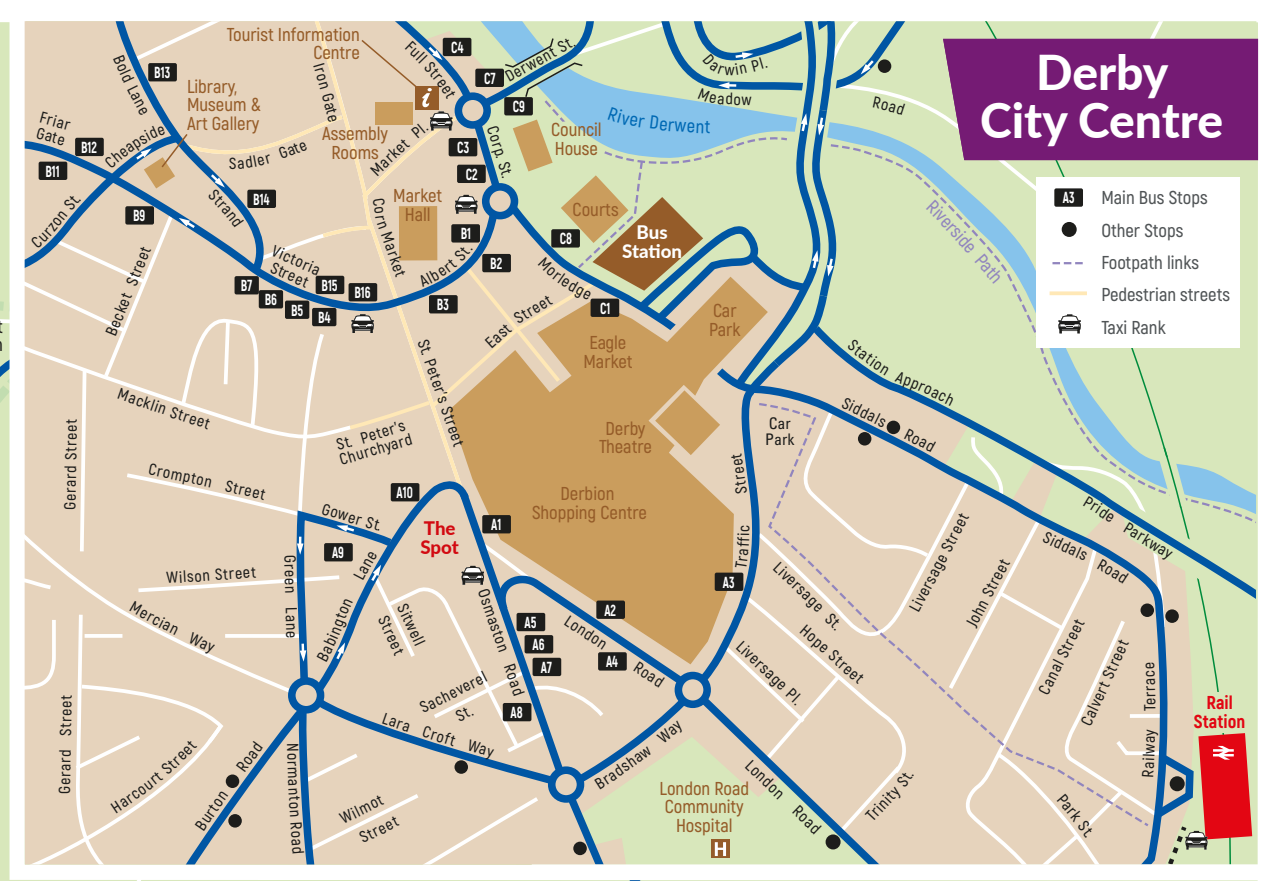

Derby City Route Map

Kirk Langley
To Ashbourne

Langley Common

Ab	The Allestree (Blue Route)
Ag	The Allestree (Green Route)
AMB	Amberline
BC	Black Cat
CMT	Comet
HQ	Harlequin
IF	Ilkeston Flyer
IGO	Indigo
Mb	The Mickleover (Blue Route)
Mg	The Mickleover (Green Route)
RA	Red Arrow
ROY	Royal Derby
SF	Spondon Flyer
SKY	Skylink
SWI	Swift
TP	Transpeak
WVY	The Wyvern

Derby City Centre

- AS Main Bus Stops
- Other Stops
- Footpath links
- Pedestrian streets
- Taxi Rank

Key to map

Bus served roads

Bus routes daytime frequency hourly or better - shown in black

Bus routes less than hourly - shown in red

Services passing non-stop

Derby University 'Unibus' services

Route terminus

Routes operate in direction of arrow

Rail line and station

Tourist Information Centre

Hospital

Long distance trail