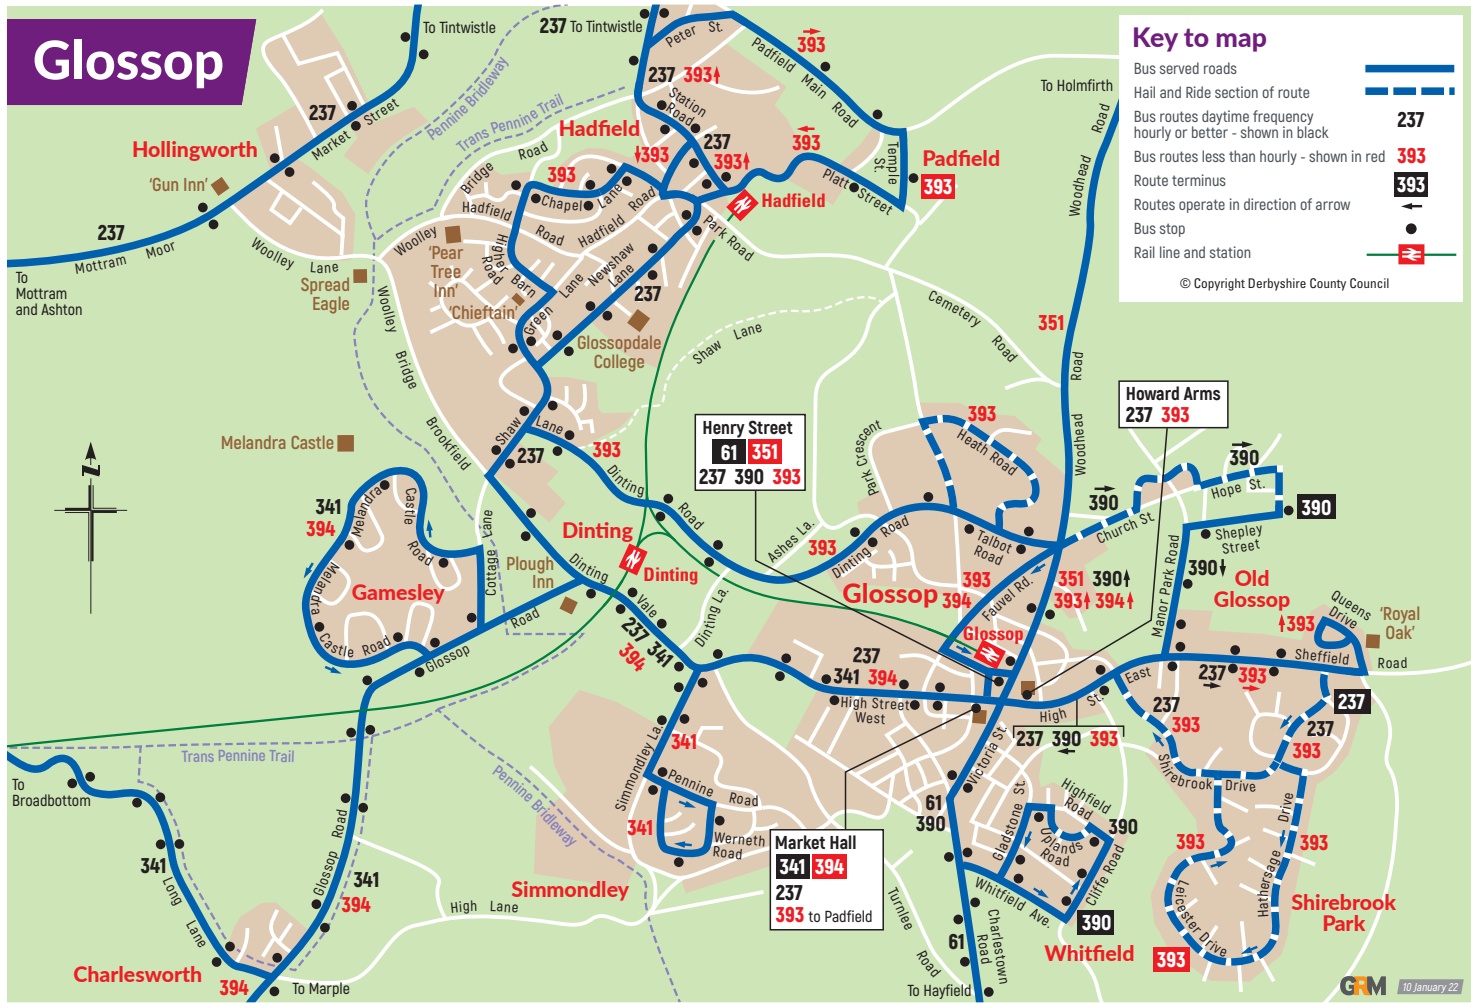

Glossop

Key to map

- Bus served roads
- Hail and Ride section of route
- Bus routes daytime frequency hourly or better - shown in black
- Bus routes less than hourly - shown in red
- Route terminus
- Routes operate in direction of arrow
- Bus stop
- Rail line and station

© Copyright Derbyshire County Council

Henry Street
 61 351
 237 390 393

Howard Arms
 237 393

Market Hall
 341 394
 237
 393 to Padfield