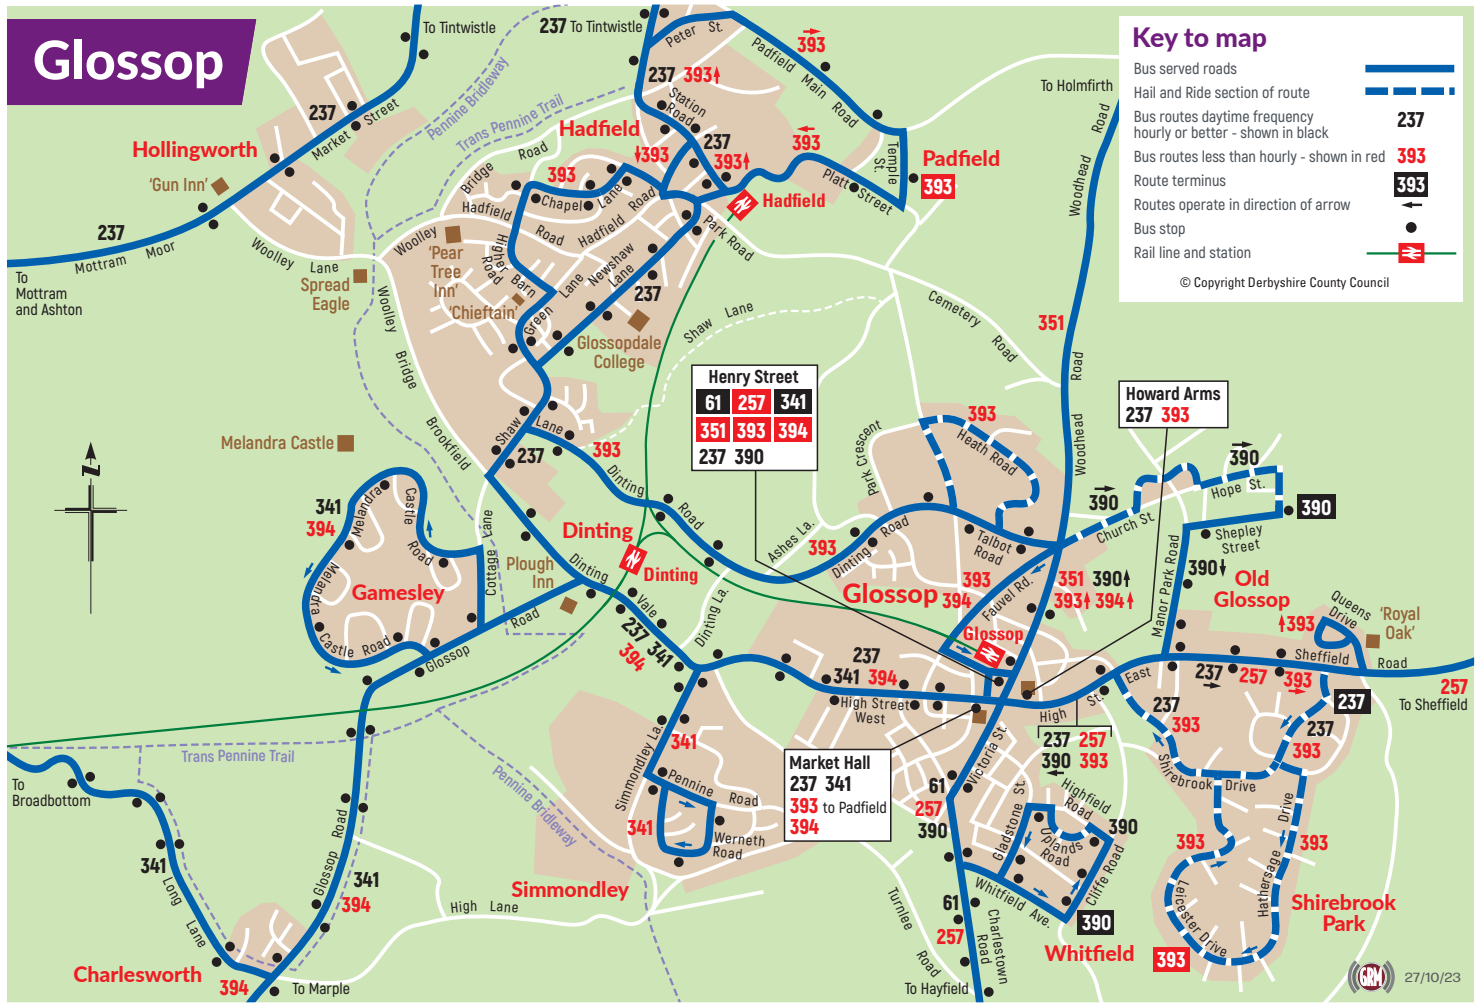

Glossop

Key to map

- Bus served roads —————
- Hail and Ride section of route - - - - -
- Bus routes daytime frequency hourly or better - shown in black **237**
- Bus routes less than hourly - shown in red **393**
- Route terminus 393
- Routes operate in direction of arrow
- Bus stop
- Rail line and station

© Copyright Derbyshire County Council

Henry Street		
61	257	341
351	393	394
237	390	

Howard Arms	
237	393

Market Hall		
237	341	
393	to Padfield	
394		