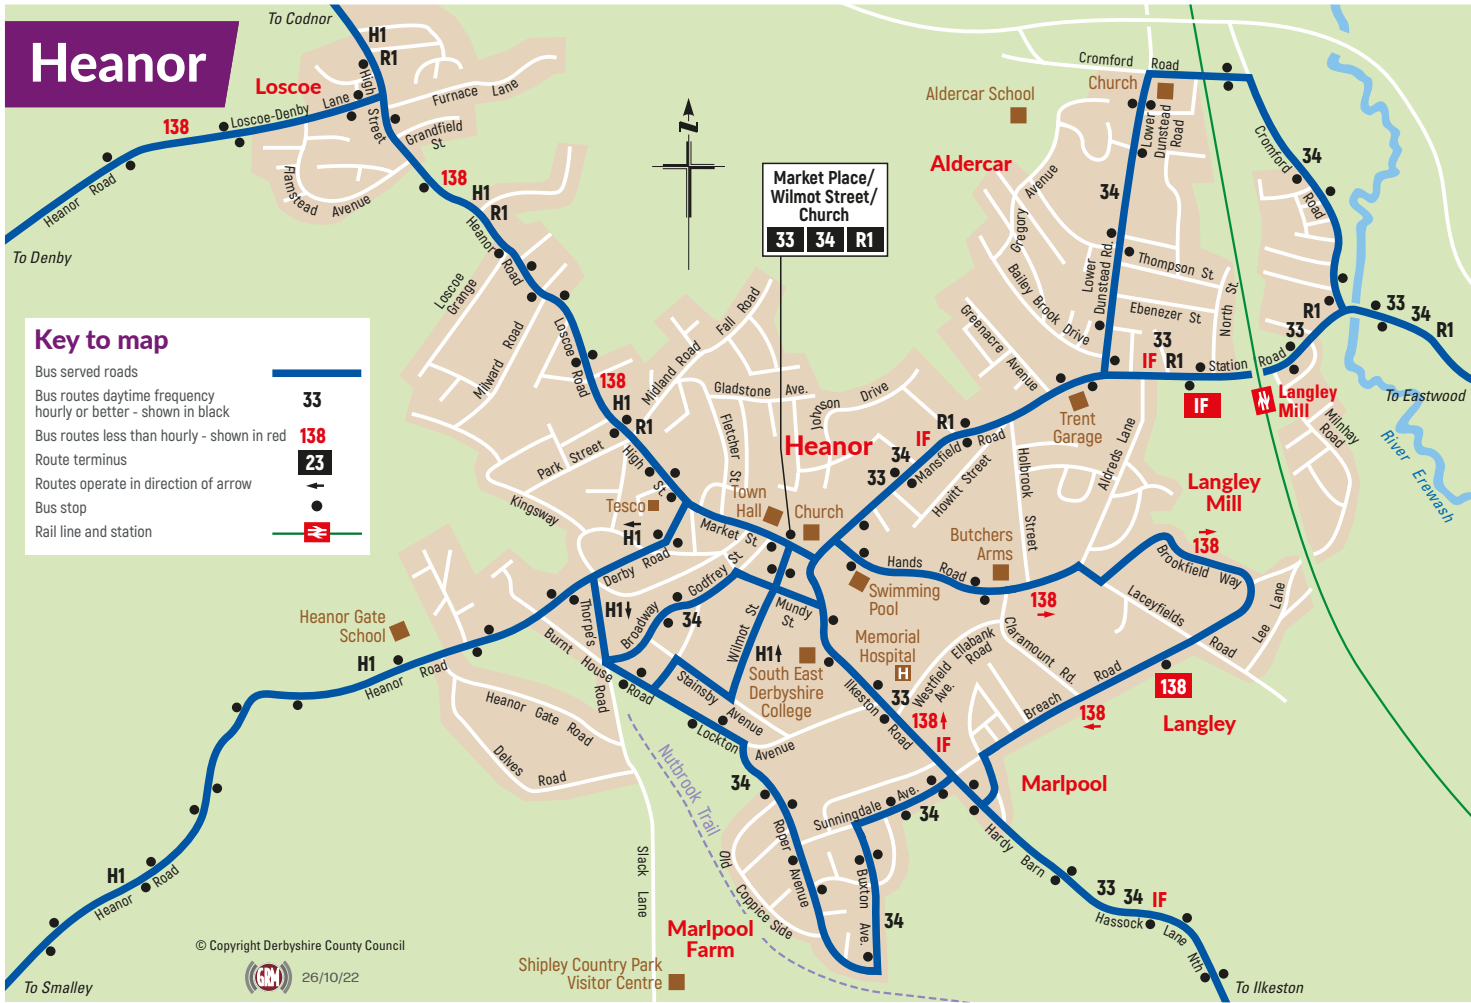

# Heanor

Market Place/  
Wilnot Street/  
Church  
33 34 R1

## Key to map

- Bus served roads
- Bus routes daytime frequency hourly or better - shown in black **33**
- Bus routes less than hourly - shown in red **138**
- Route terminus
- Routes operate in direction of arrow
- Bus stop
- Rail line and station