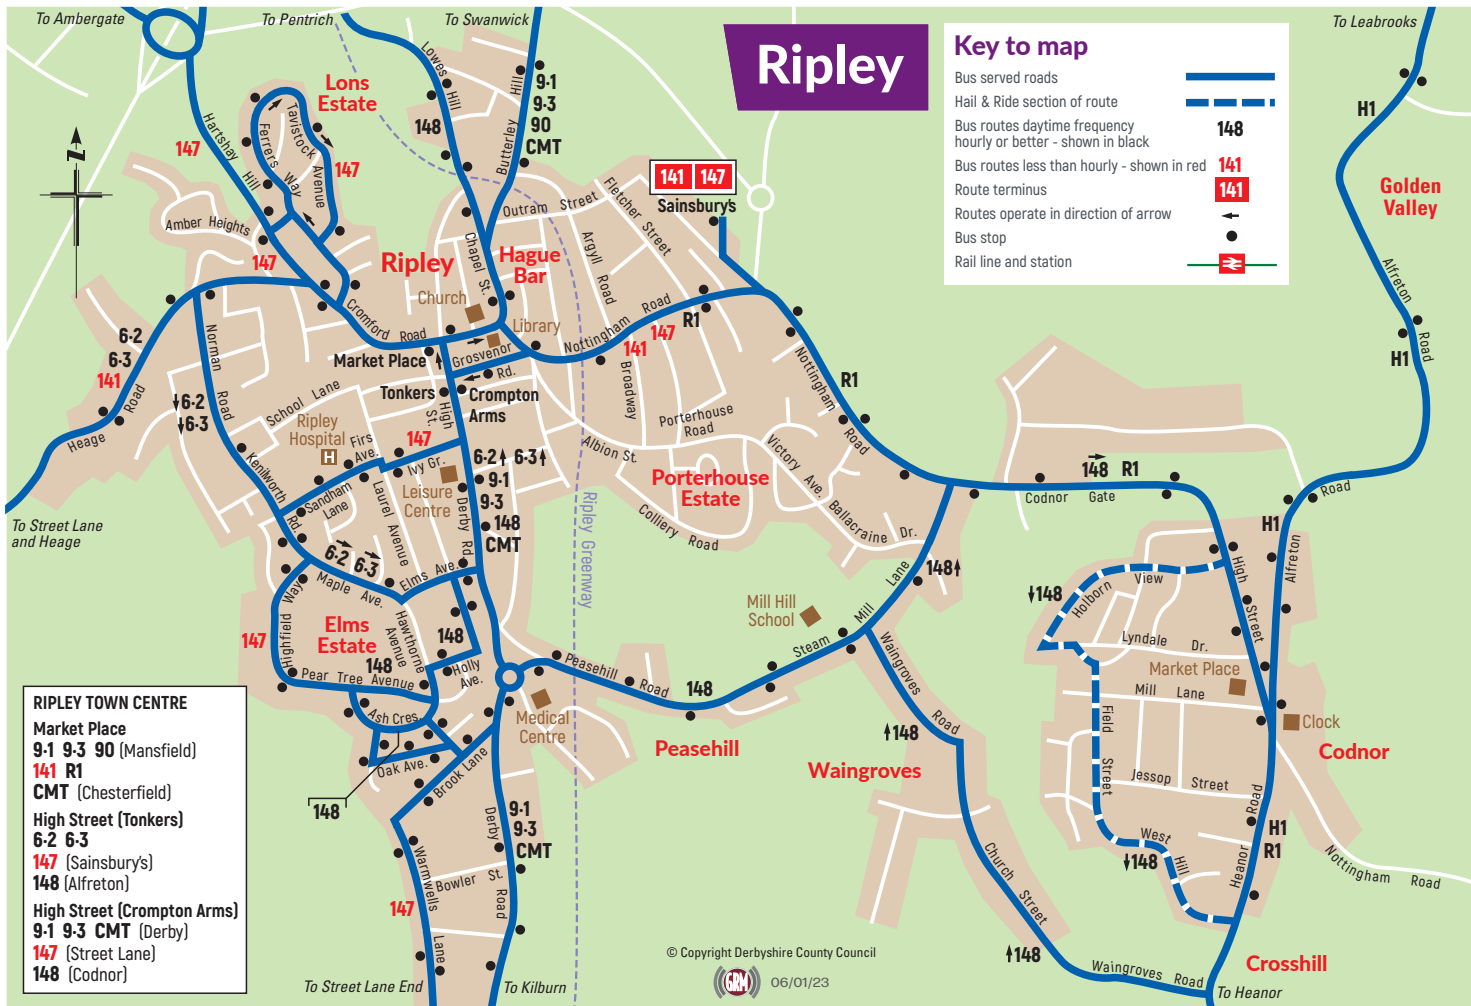

Ripley

Key to map

- Bus served roads 
- Hail & Ride section of route 
- Bus routes daytime frequency hourly or better - shown in black **148**
- Bus routes less than hourly - shown in red **141**
- Route terminus 
- Routes operate in direction of arrow 
- Bus stop 
- Rail line and station 

- RIPLEY TOWN CENTRE**
- Market Place
 - 9-1 9-3 90 (Mansfield)
 - 141 R1
 - CMT (Chesterfield)
 - High Street (Tonkers)
 - 6-2 6-3
 - 147 (Sainsbury's)
 - 148 (Alfreton)
 - High Street (Crompton Arms)
 - 9-1 9-3 CMT (Derby)
 - 147 (Street Lane)
 - 148 (Codnor)