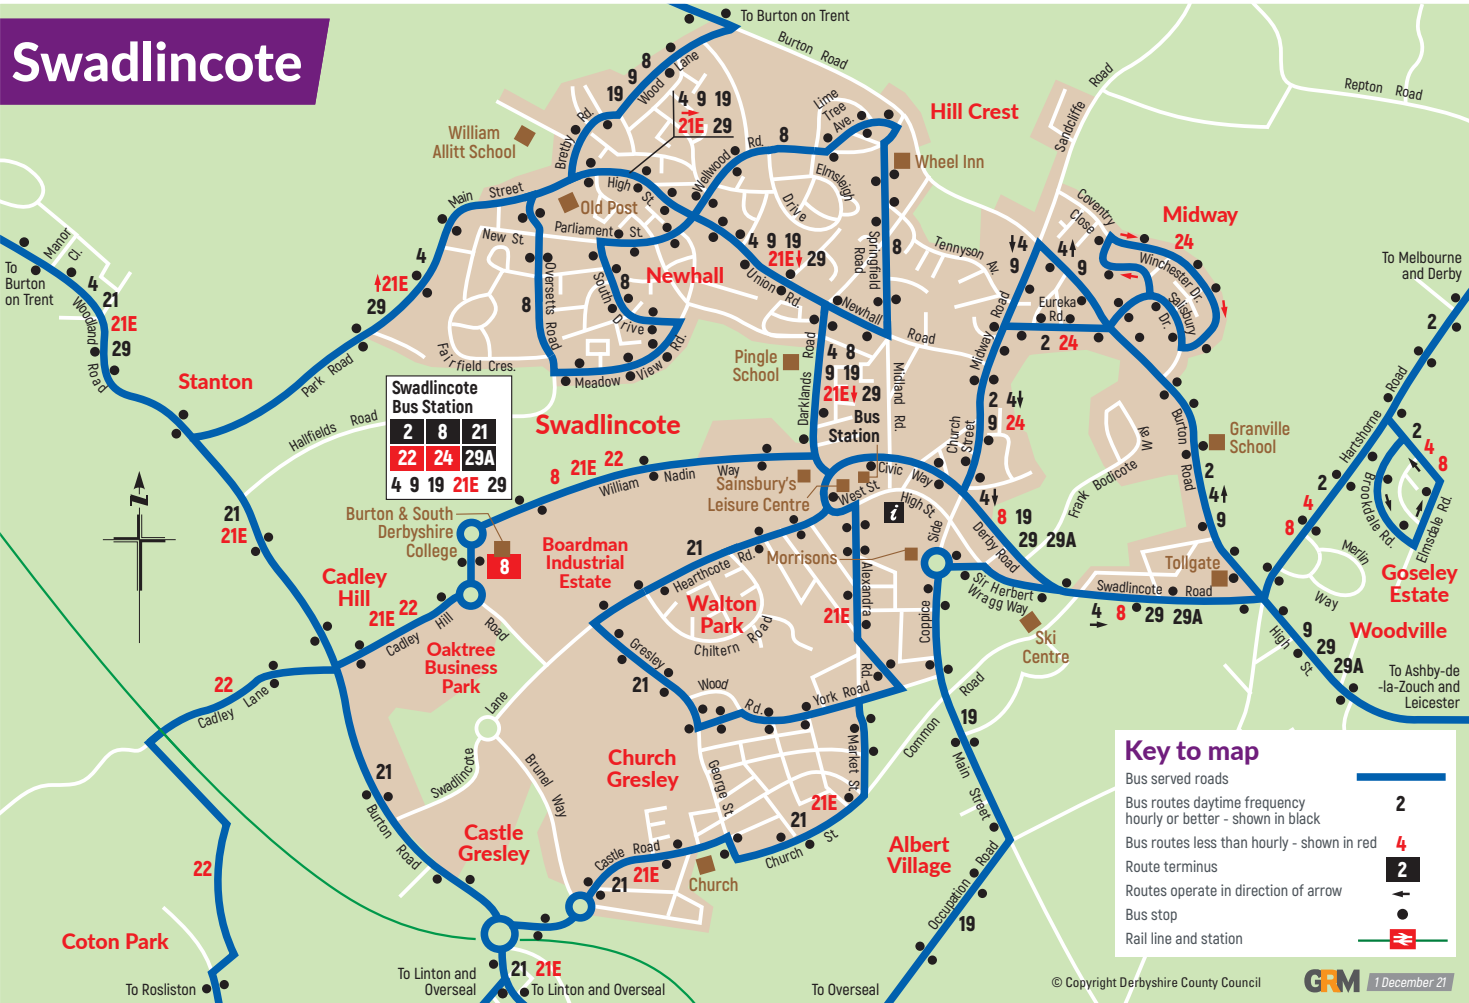

# Swadlincote

**Swadlincote Bus Station**

2	8	21
22	24	29A
4	9	19
21E	29	

### Key to map

- Bus served roads
- Bus routes daytime frequency hourly or better - shown in black **2**
- Bus routes less than hourly - shown in red **4**
- Route terminus
- Routes operate in direction of arrow
- Bus stop
- Rail line and station