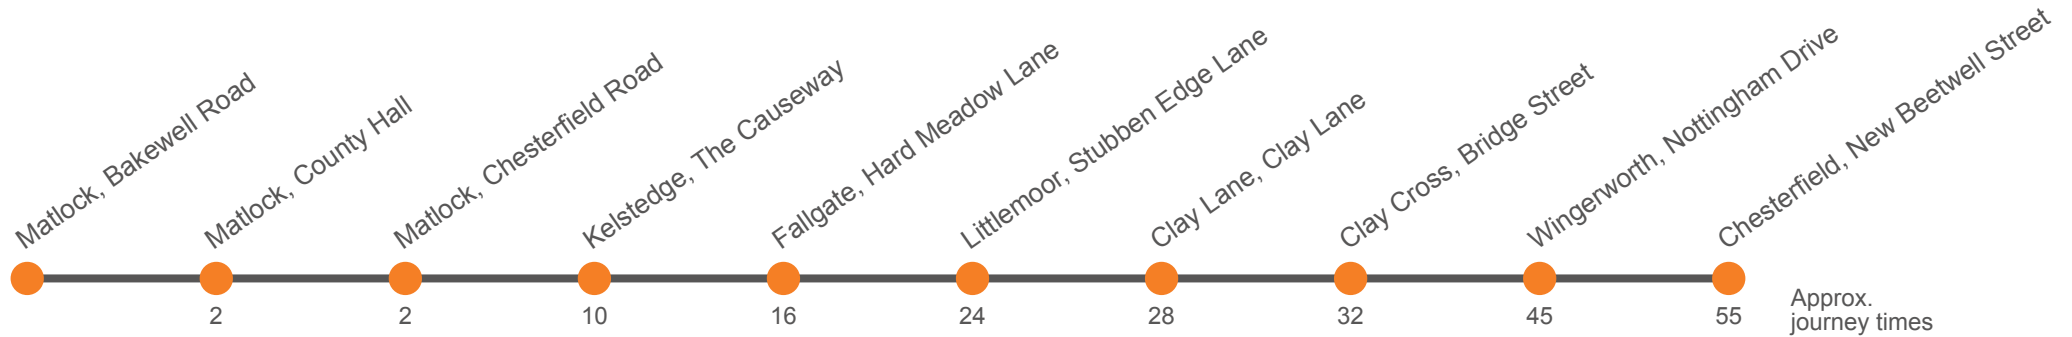

Hol Runs during School Holidays Only

Sch Runs on Schooldays Only

Saturday

Chesterfield, New Beetwell Street, Stop B12	...	1010	1210	1410	1710
Wingerworth Church	0725				
Wingerworth, Nottingham Drive		1020	1220	1420	1720
Hepthorne Lane, Station Road	0735	1030	1230	1430	1730
Clay Cross Bus Station (Bay 5)	arr 0741	1036	1236	1436	1736
Clay Cross Bus Station (Bay 5)	dep 0746	1036	1236	1436	1736
Clay Lane, Windermere Rd	0749	1039	1239	1439	1739
Littlemoor, Ashover Road	0754	1044	1244	1444	1744
Woolley Moor, Ashover New Road	0759	1049	1249	1449	1749
Milltown, The Nettle Inn	0802	1052	1252	1452	1752
Ashover, Moor Road	0810	1055	1255	1455	1755
Kelstedge, Ashover Road	0813	1058	1258	1458	1758
Matlock, Duke Of Wellington	0823	1103	1303	1503	...
Matlock, County Hall	0826	1106	1306	1506	...
Matlock, Bakewell Road, (Stand C)	0828	1108	1308	1508	...

Hol Runs during School Holidays Only
 Sch Runs on Schooldays Only

Saturday

Matlock, Bakewell Road, (Stand C)	0910	1110	1310	1545
Matlock, County Hall	0912	1112	1312	1547
Matlock, Duke Of Wellington	0912	1112	1312	1550
Kelstedge, Inn	0920	1120	1320	1555
Ashover, Moor Road	0923	1123	1323	1558
Fallgate, The Nettle Inn	0926	1126	1326	1601
Woolley Moor, Badger Lane	0929	1129	1329	1604
Littlemoor, Ashover Road	0934	1134	1334	1609
Clay Lane, Windermere Rd	0938	1138	1338	1613
Clay Cross Bus Station (Bay 5)	0942	1142	1342	1617
Hepthorne Lane, Station Road	0947	1147	1347	1622
Wingerworth, Nottingham Drive	0955	1155	1355	
Wingerworth, opp Church				1630
Chesterfield, New Beetwell Street, Stop B12	1005	1205	1405	1640