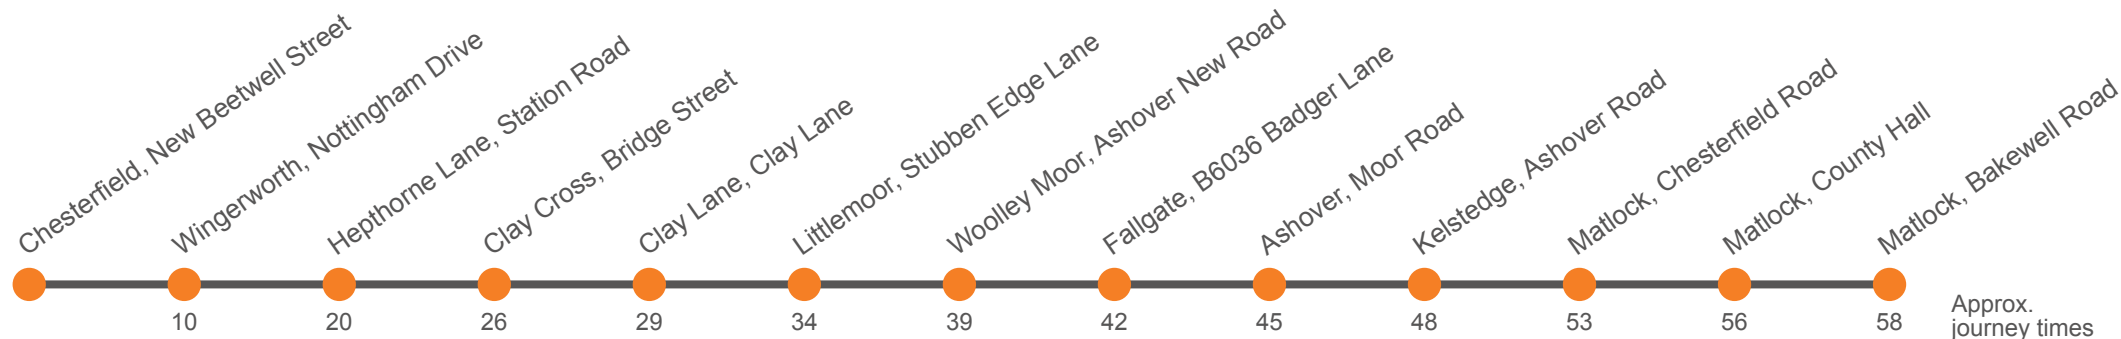

Monday to Friday

Codes	Hol	Sch				
Chesterfield, New Beetwell Street, Stop B12	1010	1210	1410	1710
Wingerworth Church	0725	0725				
Wingerworth, Nottingham Drive			1020	1220	1420	1720
Hepthorne Lane, Station Road	0735	0735	1030	1230	1430	1730
Clay Cross Bus Station (Bay 5)	<i>arr</i> 0741	0741	1036	1236	1436	1736
Clay Cross Bus Station (Bay 5)	<i>dep</i> 0746	0746	1036	1236	1436	1736
Clay Lane, Windermere Rd	0749	0749	1039	1239	1439	1739
Littlemoor, Ashover Road	0754	0754	1044	1244	1444	1744
Woolley Moor, Ashover New Road	0759	0759	1049	1249	1449	1749
Milltown, The Nettle Inn	0802	0802	1052	1252	1452	1752
Ashover, Moor Road	0810	0810	1055	1255	1455	1755
Kelstedge, Ashover Road	0813	0813	1058	1258	1458	1758
Matlock, Duke Of Wellington	0823	0823	1103	1303	1503	...
Matlock, County Hall	0826	0826	1106	1306	1506	...
Matlock, Bakewell Road, (Stand C)	0828	0828	1108	1308	1508	...
Starkholmes, Highfields School Lower	...	0833

Hol Runs during School Holidays Only

Sch Runs on Schooldays Only

Saturday

Chesterfield, New Beetwell Street, Stop B12	...	1010	1210	1410	1710
Wingerworth Church	0725				
Wingerworth, Nottingham Drive		1020	1220	1420	1720
Hepthorne Lane, Station Road	0735	1030	1230	1430	1730
Clay Cross Bus Station (Bay 5)	arr 0741	1036	1236	1436	1736
Clay Cross Bus Station (Bay 5)	dep 0746	1036	1236	1436	1736
Clay Lane, Windermere Rd	0749	1039	1239	1439	1739
Littlemoor, Ashover Road	0754	1044	1244	1444	1744
Woolley Moor, Ashover New Road	0759	1049	1249	1449	1749
Milltown, The Nettle Inn	0802	1052	1252	1452	1752
Ashover, Moor Road	0810	1055	1255	1455	1755
Kelstedge, Ashover Road	0813	1058	1258	1458	1758
Matlock, Duke Of Wellington	0823	1103	1303	1503	...
Matlock, County Hall	0826	1106	1306	1506	...
Matlock, Bakewell Road, (Stand C)	0828	1108	1308	1508	...