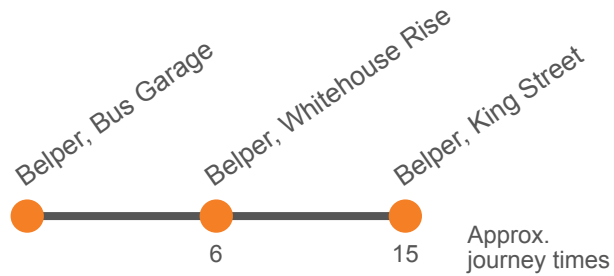

Monday to Friday

Codes	Hol							Hol			
Belper Bus Garage, Bay 1	0830	1000	1015	1200	1215	1400	1415	1535	1600	1730	1755
Belper, Whitehouse Rise	0836	1006	1021	1206	1221	1406	1421	1541	1606	1736	1801
Belper, King Street, Stop A	0845	1015	1030	1215	1230	1415	1430	1550	1615	1745	1810

Hol Runs during School Holidays Only

Saturday

Belper Bus Garage, Bay 1	0830	1000	1015	1200	1215	1400	1415	1535	1600	1730	1755
Belper, Whitehouse Rise	0836	1006	1021	1206	1221	1406	1421	1541	1606	1736	1801
Belper, King Street, Stop A	0845	1015	1030	1215	1230	1415	1430	1550	1615	1745	1810

Parks Estate is served by Notts & Derby Service 138 - see separate timetable