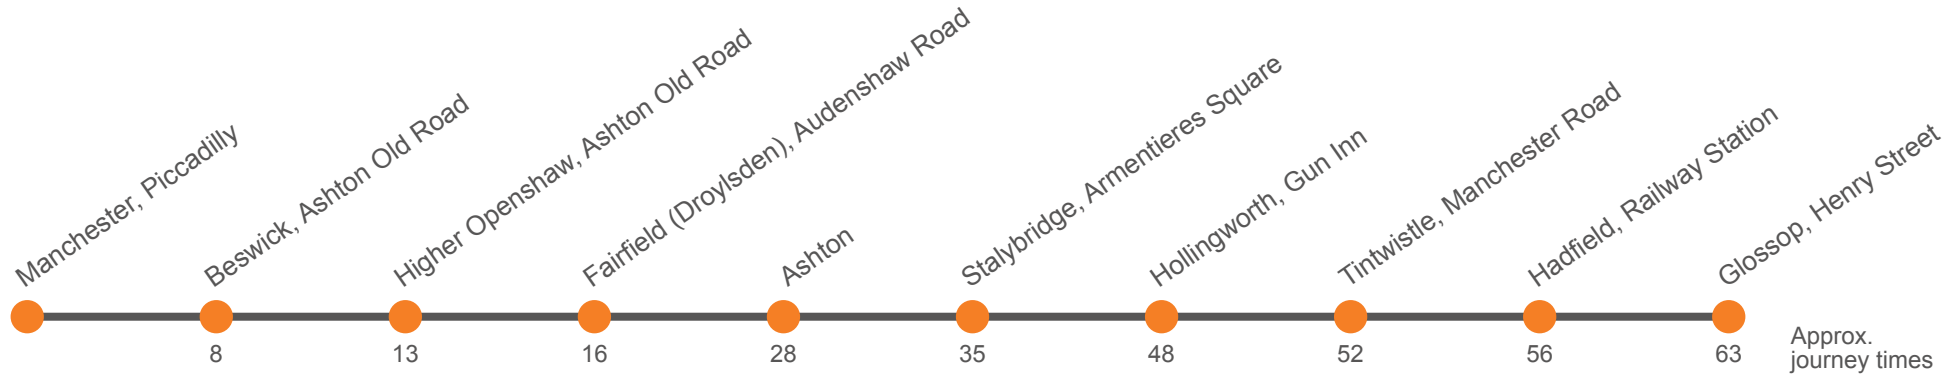

219

Manchester - Ashton under Lyne - Stalybridge - Glossop night service

Effective from: 25/07/2021

Stagecoach Manchester

Friday night / early hours of Saturday

Manchester, Piccadilly Stop EQ	0240
Beswick, Kay Street Stop A	0248
Higher Openshaw, Ashton Old Road, Morrisons Stop E	0253
Fairfield (Droylsden), The Trough	0256
Ashton-under-Lyne, Ashton Interchange Stand E	0308
Stalybridge, Armentieres Square Stop D	0315
Hollingworth, Gun Inn	0328
Tintwistle, New Road	0332
Hadfield, Railway Station	0336
Glossop, Henry Street Stop A	0343

Saturday night / early hours of Sunday

Manchester, Piccadilly Stop EQ	0240
Beswick, Kay Street Stop A	0248
Higher Openshaw, Ashton Old Road, Morrisons Stop E	0253
Fairfield (Droylsden), The Trough	0256
Ashton-under-Lyne, Ashton Interchange Stand E	0308
Stalybridge, Armentieres Square Stop D	0316
Hollingworth, Gun Inn	0329
Tintwistle, New Road	0333
Hadfield, Railway Station	0337
Glossop, Henry Street Stop A	0344