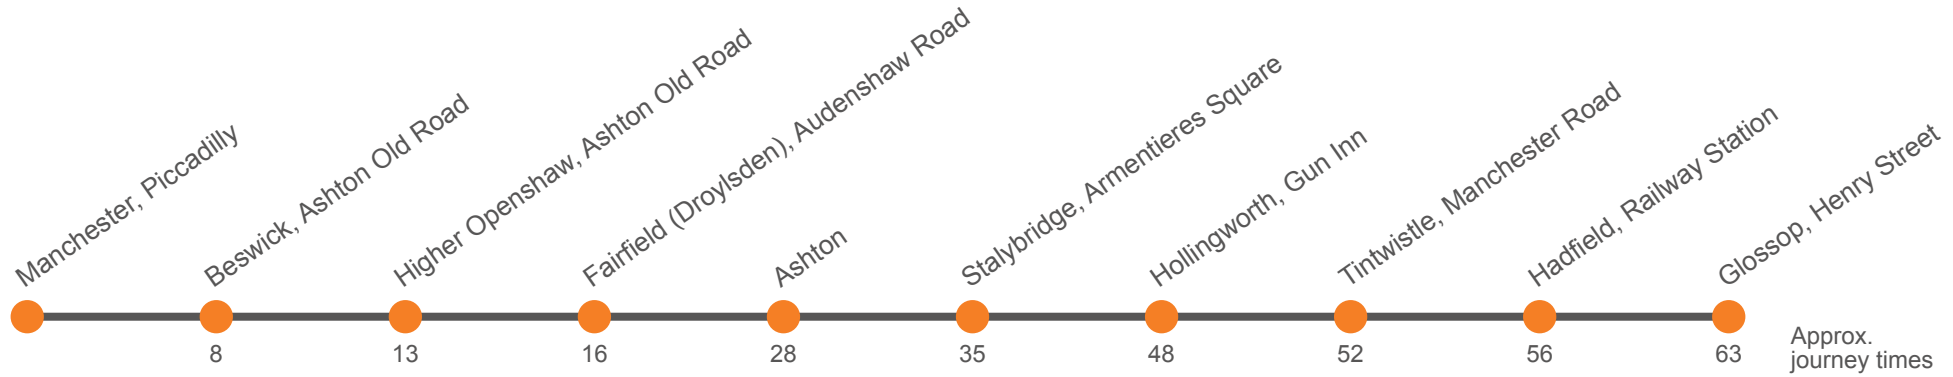

219

Manchester - Ashton under Lyne - Stalybridge - Glossop night service

Effective from: 25/07/2021

Stagecoach Manchester

Friday night / early hours of Saturday

Manchester, Piccadilly Stop EQ	0240
Beswick, Kay Street Stop A	0248
Higher Openshaw, Ashton Old Road, Morrisons Stop E	0253
Fairfield (Droylsden), The Trough	0256
Ashton-under-Lyne, Ashton Interchange Stand E	0308
Stalybridge, Armentieres Square Stop D	0315
Hollingworth, Gun Inn	0328
Tintwistle, New Road	0332
Hadfield, Railway Station	0336
Glossop, Henry Street Stop A	0343

Saturday night / early hours of Sunday

Manchester, Piccadilly Stop EQ	0240
Beswick, Kay Street Stop A	0248
Higher Openshaw, Ashton Old Road, Morrisons Stop E	0253
Fairfield (Droylsden), The Trough	0256
Ashton-under-Lyne, Ashton Interchange Stand E	0308
Stalybridge, Armentieres Square Stop D	0316
Hollingworth, Gun Inn	0329
Tintwistle, New Road	0333
Hadfield, Railway Station	0337
Glossop, Henry Street Stop A	0344