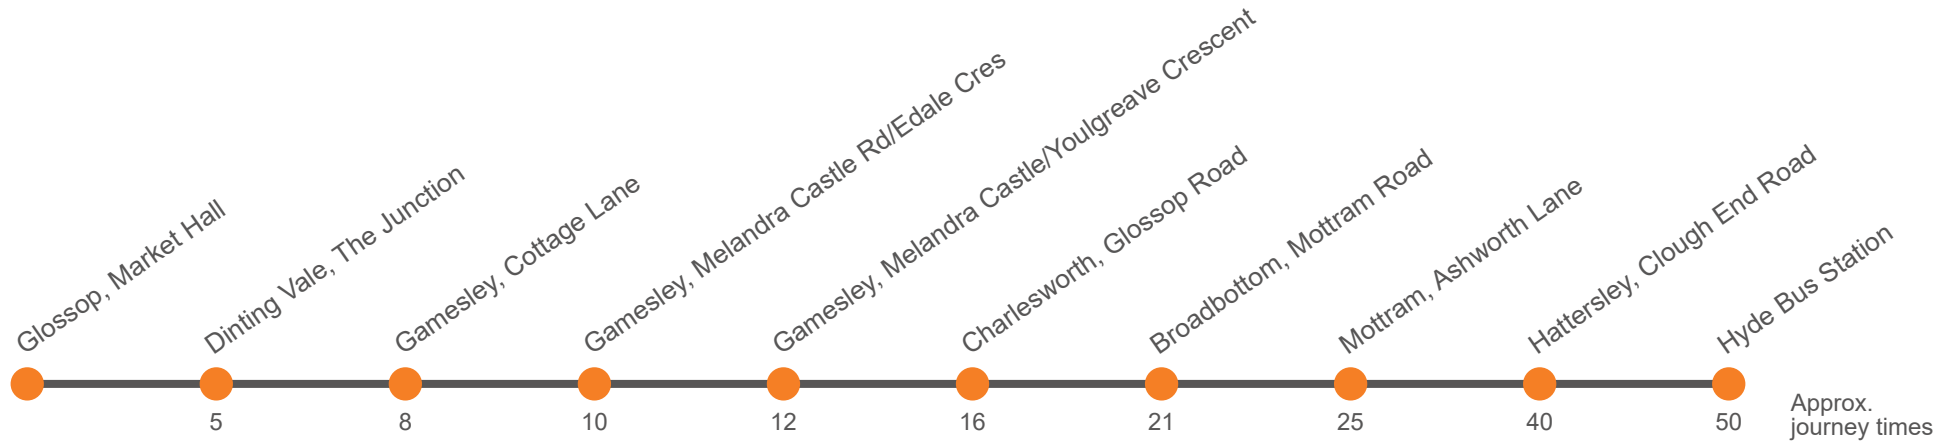

Saturday

Glossop, Market Hall	0730	0758	0830	0906	1003	1106	1203	1306	1403	1506	1603	1706
Simmondley, Werneth Road Police Station					1011		1211		1411		1611	
Dinting Vale, The Junction	0733	0801	0833	0911	1012	1111	1212	1311	1412	1511	1612	1711
Gamesley, Cottage Lane	0736	0804	0836	0914	1014	1114	1214	1314	1414	1514	1614	1714
Gamesley, Melandra Castle Rd/Edale Crescent	0738	0806	0838	0916	1016	1116	1216	1316	1416	1516	1616	1716
Gamesley, Melandra Castle/Youlgreave Crescent	0740	0808	0840	0918	1018	1118	1218	1318	1418	1518	1619	1718
Charlesworth, George and Dragon	...	0812	...	0922	1022	1122	1222	1322	1422	1522	1622	1722
Broadbottom, Rail Station	...	0816	...	0926	1026	1126	1226	1326	1426	1526	1626	1726
Mottram, Packhorse Inn	...	0820	...	0930	1030	1130	1230	1330	1430	1530	1630	1730
Hattersley, Chapman Arms	...	0835	...	0945	1045	1145	1245	1345	1445	1545	1645	1745
Hyde Hospital, The Grange	...	0841	...									
Hyde Bus Station	...	0849	...	0955	1055	1155	1255	1355	1455	1555	1655	1755

"From 11 April 2022:

Buses are temporarily rerouted in Hattersley to run direct via Hattersley Road East instead of Underwood Road, Hattersley Road West and Fields Farms Road. This is to maintain service reliability during major roadworks at Mottram Moor".

No service on Sunday or Bank Holidays

This service is operated under contract to Transport for Greater Manchester and Derbyshire County Council