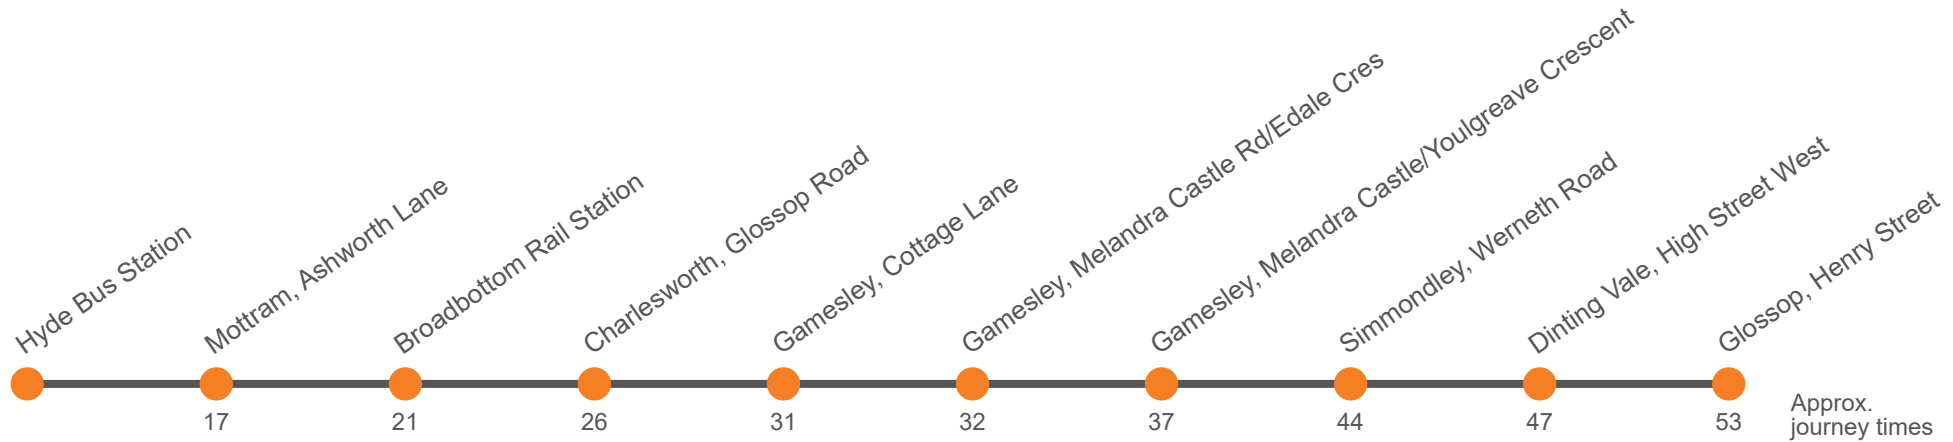

Monday to Friday

Hyde Bus Station, Stand C	...	...	...	...	...	0901	1004	1105	1205	1305	1405	1506	1611	1715	1822
Hyde Hospital, The Grange	...	...	...	...	...									1723	1829
Hattersley, Chapman Arms	...	...	...	...	...	0911	1014	1114	1214	1314	1414	1515	1622	1729	1835
Mottram, Packhorse Inn	...	...	...	0723	...	0921	1024	1122	1222	1322	1422	1523	1632	1739	1845
Broadbottom Rail Station Stop A	...	...	...	0727	...	0925	1028	1126	1226	1326	1426	1527	1636	1743	1849
Charlesworth, George & Dragon	...	...	...	0733	...	0930	1033	1131	1231	1331	1431	1532	1641	1748	1853
Gamesley, Cottage Lane	0630	0648	0709	0737	0806	0934	1037	1135	1235	1335	1435	1536	1645	1752	1856
Gamesley, Melandra Castle Rd/Edale Crescent	0632	0650	0711	0739	0808	0936	1039	1137	1237	1337	1437	1538	1647	1754	1858
Gamesley, Melandra Castle/Youlgreave Crescent	0634	0652	0713	0742	0810	0941	1043	1142	1241	1343	1441	1544	1651	1800	1901
Simmondley, Werneth Road Police Station				0748				1051		1249		1449		1659	
Dinting Vale, The Junction	0638	0656	0717	0750	0817	0947	1053	1148	1251	1348	1451	1549	1701	1805	1905
Glossop, Henry Street Stop C	0642	0700	0721	0756	0821	0954	1100	1155	1258	1355	1458	1556	1708	1812	1908

“From 11 April 2022:

Buses are temporarily rerouted in Hattersley to run direct via Hattersley Road East instead of Underwood Road, Hattersley Road West and Fields Farms Road. This is to maintain service reliability during major roadworks at Mottram Moor”.

No service on Sunday or Bank Holidays

This service is operated under contract to Transport for Greater Manchester and Derbyshire County Council