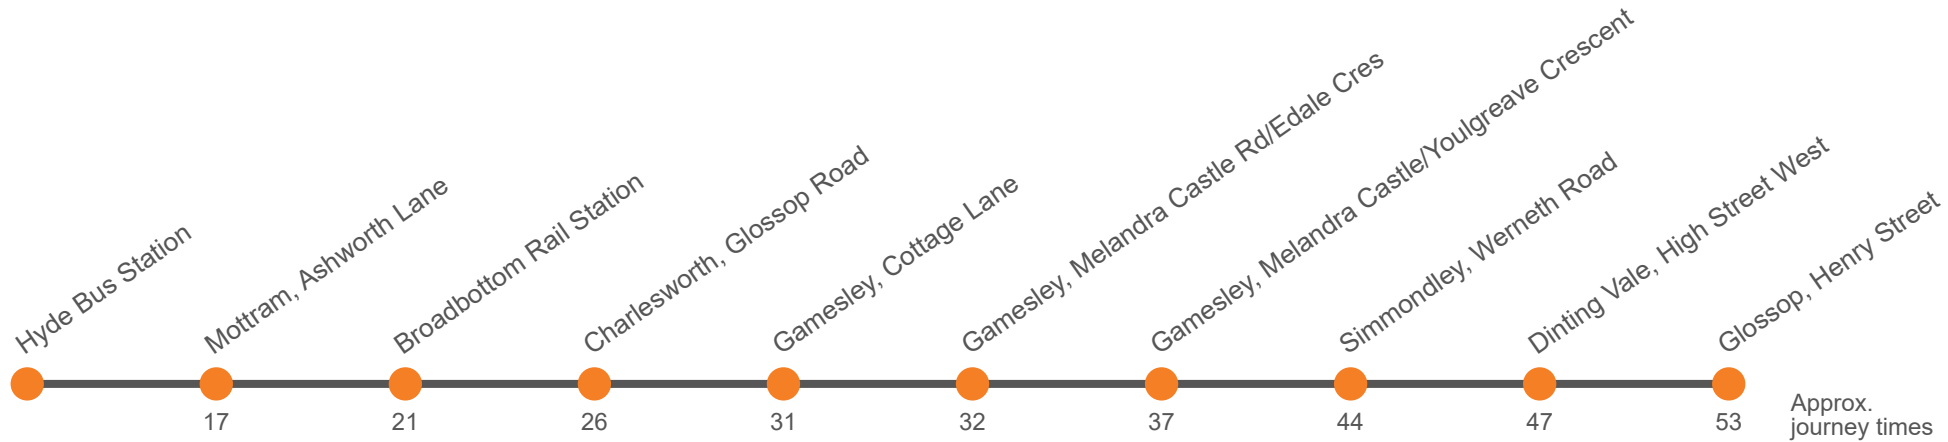

Saturday

Hyde Bus Station, Stand C	...	...	...	0901	1000	1105	1205	1305	1405	1505	1605	1705	1804
Hyde Hospital, The Grange	...	...	...										1712 1811
Hattersley, Chapman Arms	...	...	...	0910	1009	1114	1214	1314	1414	1514	1614	1717	1816
Mottram, Packhorse Inn	...	0753	...	0918	1017	1122	1222	1322	1422	1522	1622	1725	1824
Broadbottom Rail Station Stop A	...	0757	...	0922	1021	1126	1226	1326	1426	1526	1626	1729	1828
Charlesworth, George & Dragon	...	0802	...	0927	1026	1131	1231	1331	1431	1531	1631	1734	1833
Gamesley, Cottage Lane	0736	0806	0836	0931	1030	1135	1235	1335	1435	1535	1635	1738	1837
Gamesley, Melandra Castle Rd/Edale Crescent	0738	0808	0838	0933	1032	1137	1237	1337	1437	1537	1637	1740	1839
Gamesley, Melandra Castle/Youlgreave Crescent	0741	0812	0841	0939	1036	1143	1241	1343	1441	1543	1641	1746	1844
Simmondley, Werneth Road Police Station		0819			1044		1249		1449		1649		
Dinting Vale, The Junction	0744	0821	0844	0944	1046	1148	1251	1348	1451	1548	1651	1751	1850
Glossop, Henry Street Stop C	0748	0825	0848	0951	1053	1155	1258	1355	1458	1555	1658	1758	1857

“From 11 April 2022:

Buses are temporarily rerouted in Hattersley to run direct via Hattersley Road East instead of Underwood Road, Hattersley Road West and Fields Farms Road. This is to maintain service reliability during major roadworks at Mottram Moor”.

No service on Sunday or Bank Holidays

This service is operated under contract to Transport for Greater Manchester and Derbyshire County Council