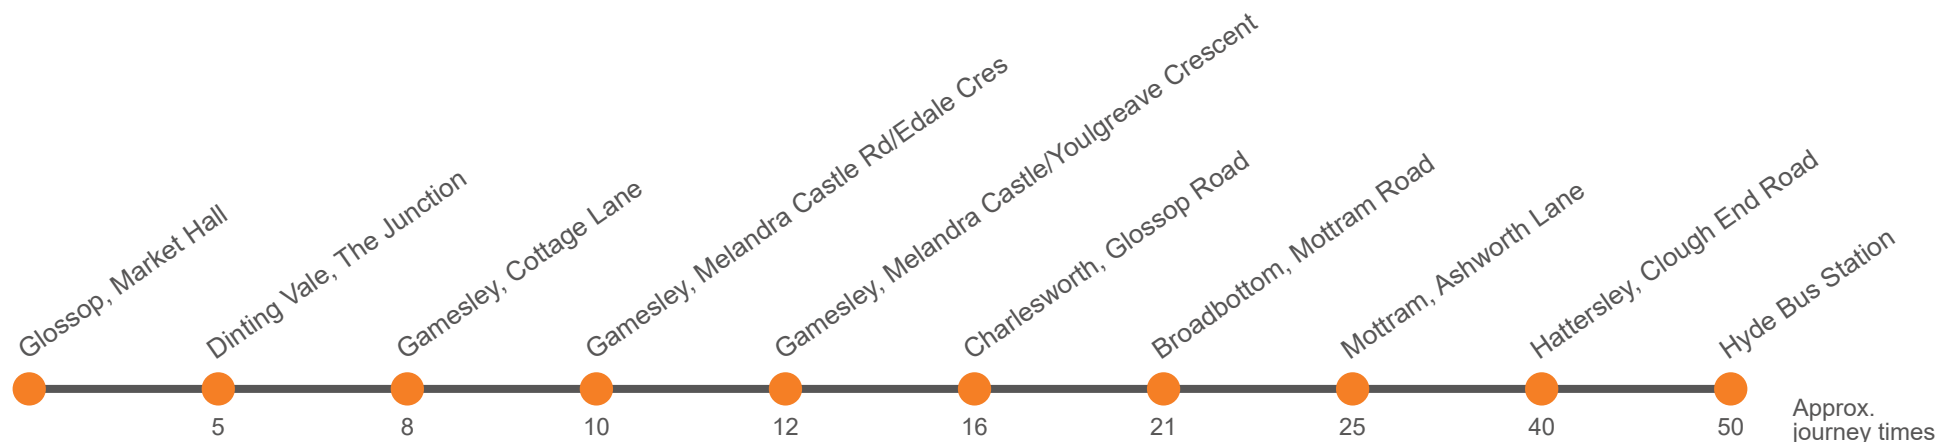

341

Glossop - Hyde via Gamesley - Broadbottom

Effective from: 11/04/2022

Stotts Tours

Monday to Friday

Glossop, Market Hall	0644	0703	0740	0800	0840	1003	1106	1203	1306	1403	1510	1610	1719
Simmondley, Werneth Road Police Station						1011		1211		1411		1618	
Dinting Vale, The Junction	0647	0706	0743	0803	0845	1012	1111	1212	1311	1412	1515	1619	1724
Gamesley, Cottage Lane	0648	0709	0746	0806	0848	1014	1114	1214	1314	1414	1519	1622	1728
Gamesley, Melandra Castle Rd/Edale Cres	0650	0711	0748	0808	0850	1016	1116	1216	1316	1416	1521	1624	1730
Gamesley, Melandra Castle/Youlgreave Crescent	0652	0713	0750	0810	0852	1018	1118	1218	1318	1418	1523	1626	1732
Charlesworth, George and Dragon	...	...	0758	...	0857	1022	1122	1222	1322	1422	1528	1631	1737
Broadbottom, Rail Station	...	...	0802	...	0904	1026	1126	1226	1326	1426	1533	1636	1742
Mottram, Packhorse Inn	...	...	0807	...	0908	1030	1130	1230	1330	1430	1537	1640	1746
Hattersley, Chapman Arms	...	...	0822	...	0923	1045	1145	1245	1345	1445	1552	1655	1801
Hyde Hospital, The Grange	...	...	0830	...						...			
Hyde Bus Station	...	...	0839	...	0935	1055	1155	1255	1355	...	1602	1707	1813

“From 11 April 2022:

Buses are temporarily rerouted in Hattersley to run direct via Hattersley Road East instead of Underwood Road, Hattersley Road West and Fields Farms Road. This is to maintain service reliability during major roadworks at Mottram Moor”.

No service on Sunday or Bank Holidays

This service is operated under contract to Transport for Greater Manchester and Derbyshire County Council