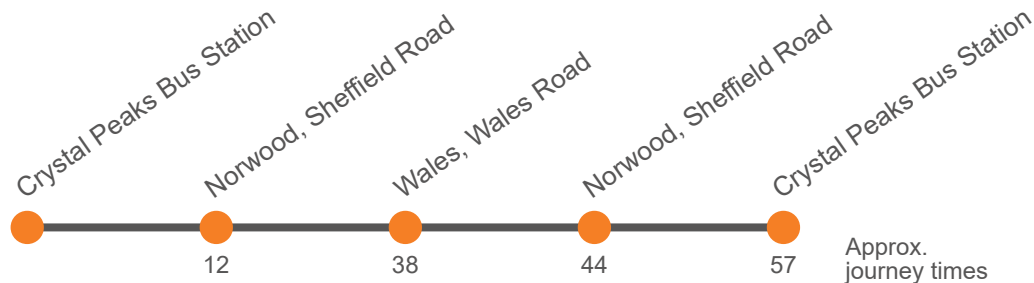

Monday to Friday

Crystal Peaks Bus Station, Stop CP2	...	0722	0930	1130	1330	...
Holbrook, Station Road	...					1652
Norwood, Rotherham Rd Roundabout	0635	0735	0943	1143	1343	1657
Harthill, Union Street	0643	0745	0949	1149	1349	1703
Kiveton Park, Station Road	0655	0800	1002	1202	1402	1716
Wales, Church Street	0700	0807	1008	1207	1407	1720
Norwood, Rotherham Road Roundabout	0704	0812	1014	1212	1412	1725
Crystal Peaks Bus Station, Stop CP2	0717	0827	1027	1225	1425	1739

Saturday

Crystal Peaks Bus Station, Stop CP2	0730	0930	1130	1330	1530
Norwood, Rotherham Rd Roundabout	0741	0942	1142	1342	1542
Harthill, Union Street	0750	0950	1150	1349	1549
Kiveton Park, Station Road	0804	1004	1204	1402	1603
Wales, Church Street	0809	1009	1209	1408	1607
Norwood, Rotherham Road Roundabout	0814	1015	1214	1413	1613
Crystal Peaks Bus Station, Stop CP2	0827	1028	1227	1426	1626