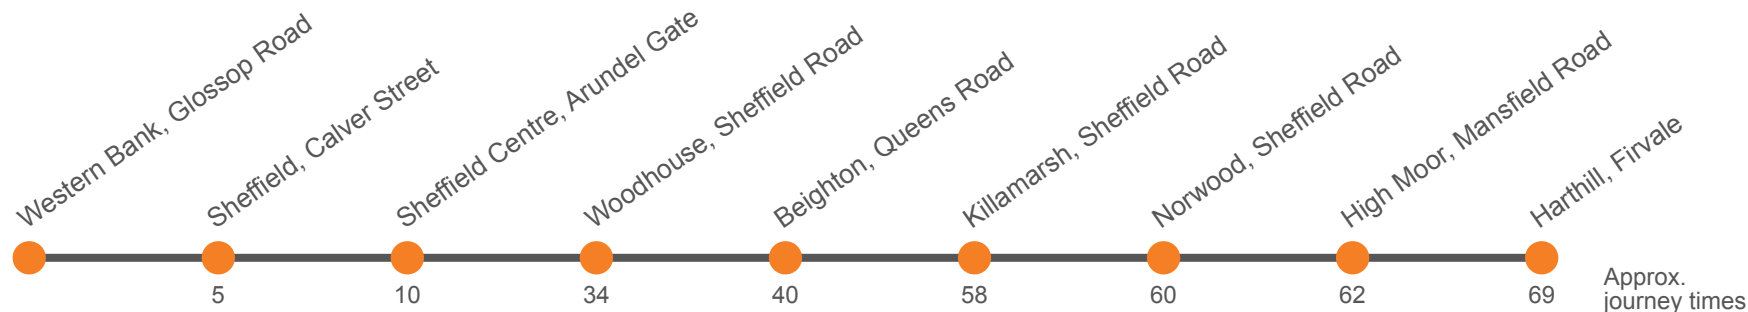

## Harthill - Royal Hallamshire Hospital via Killamarsh and Woodhouse

Effective from: 08/11/2020

TM Travel

### Monday to Friday

Harthill, Firvale	0700
High Moor, Woodall Road	0706
Norwood, Rotherham Road Roundabout	0708
Killamarsh, Sheffield Rd adj Bridge St	0710
Killamarsh, Station Road	0711
Sothall, Hartland Avenue	0716
Beighton, School Road	0718
Woodhouse, Sheffield Rd opp Stradbroke Rd	0724
Sheffield, Commercial Street CG1	0737
Sheffield, High Street HS5	0740
Royal Hallamshire Hospital, Glossop Rd	0747

### Monday to Friday

Royal Hallamshire Hospital, Glossop Rd	1615
Sheffield, Calver Street CA1	1620
Sheffield, Arundel Gate AG2	1625
Woodhouse, Wolverley Road	1649
Beighton, Robin Lane	1655
Sothall, Hartland Avenue	1709
Killamarsh, Station Road	1713
Killamarsh, Sheffield Rd opp Bridge St	1714
Norwood, Rotherham Rd Roundabout	1715
High Moor, Woodall Road	1717
Harthill, Firvale	1724

### Saturday

Royal Hallamshire Hospital, Glossop Rd	1615
Sheffield, Calver Street CA1	1620
Sheffield, Arundel Gate AG2	1625
Woodhouse, Wolverley Road	1649
Beighton, Robin Lane	1655
Sothall, Hartland Avenue	1709
Killamarsh, Station Road	1713
Killamarsh, Sheffield Rd opp Bridge St	1714
Norwood, Rotherham Rd Roundabout	1715
High Moor, Woodall Road	1717
Harthill, Firvale	1724