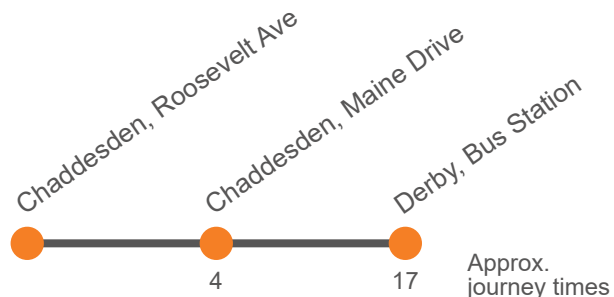

## Derby - Roosevelt Avenue

Effective from: 23/04/2022

Arriva Derby

### Sunday

Derby Bus Station, Bay 14	0936	1006	1036	Then at these mins past the hour	06 36	until	1536	1606	1636	1740	1840	1940	2040	2140
Chaddesden, Roosevelt Avenue	0947	1017	1047		17 47		1547	1617	1647	1751	1851	1951	2051	2151

### Sunday (continued)

Derby Bus Station, Bay 14	2240
Chaddesden, Roosevelt Avenue	2251

### Sunday (continued)

Chaddesden, Roosevelt Avenue	2251
Chaddesden, Maine Drive	2254
Derby Bus Station, Bay 14	2305