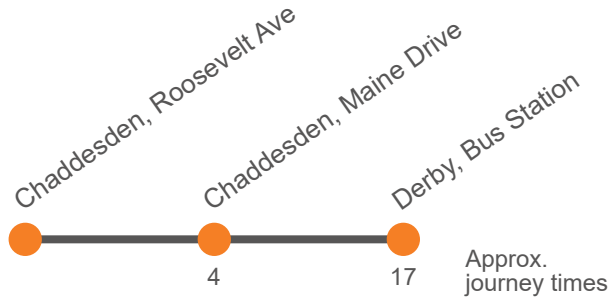

Saturday (continued)

Chaddesden, Roosevelt Avenue	1723	1743	1803	1821	1841	1901	1921	1951	2051	2151	2251
Chaddesden, Maine Drive	1727	1747	1807	1825	1845	1906	1924	1954	2054	2154	2254
Derby Bus Station, Bay 14	1742	1802	1822	1840	1900	1920	1935	2005	2105	2205	2305

Sunday

Chaddesden, Roosevelt Avenue	0849	0919	0949	Then at these mins past the hour	19 49	until	1549	1619	1649	1751	1851	1951	2051	2151
Chaddesden, Maine Drive	0852	0922	0952		22 52		1552	1622	1652	1754	1854	1954	2054	2154
Derby Bus Station, Bay 14	0903	0933	1003		33 03		1603	1633	1703	1805	1905	2005	2105	2205

Sunday (continued)

Chaddesden, Roosevelt Avenue	2251
Chaddesden, Maine Drive	2254
Derby Bus Station, Bay 14	2305