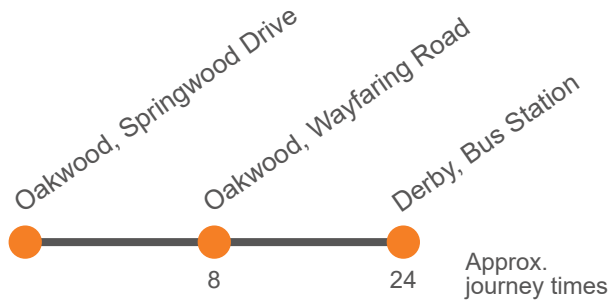

Saturday (continued)

Derby Bus Station, Bay 11	2310
Oakwood, Wayfaring Road	2322
Oakwood, Springwood Drive	2328
Oakwood, Smalley Drive	2330

Sunday

Derby Bus Station, Bay 11	0913	0943	Then at these mins past the hour	13	43	until	1613	1643	1725	1810	1910	2010	2110	2210	2310
Oakwood, Wayfaring Road	0925	0955		25	55		1625	1655	1737	1822	1922	2022	2122	2222	2322
Oakwood, Springwood Drive	0930	1000		30	00		1630	1700	1742	1827	1927	2027	2127	2227	2327
Oakwood, Smalley Drive

26

Oakwood - Derby

Effective from: 23/04/2022

Arriva Derby

Monday to Friday

Oakwood, Springwood Drive	0635	0655	0715	0730	0745	0800	0815	0830	0845	0900	0915	0930	0945	1000	1015
Oakwood, Wayfaring Road	0643	0703	0724	0742	0757	0812	0827	0841	0856	0910	0924	0939	0954	1009	1024
Derby Bus Station, Bay 11	0656	0716	0740	0758	0813	0828	0843	0857	0912	0926	0940	0955	1010	1025	1040

26

Oakwood - Derby

Effective from: 23/04/2022

Arriva Derby

Monday to Friday (continued)

Oakwood, Springwood Drive	1030	1045	Then at these mins past the hour	00	15	30	45	until	1245	1300	1315	1330	1345	1400	1415	1430	1445
Oakwood, Wayfaring Road	1039	1054		09	24	39	54		1254	1309	1324	1339	1354	1409	1424	1439	1454
Derby Bus Station, Bay 11	1055	1110		25	40	55	10		1310	1325	1340	1355	1410	1425	1440	1455	1510

Monday to Friday (continued)

Oakwood, Springwood Drive	1515	1545	1615	1645	1715	1745	1815	1845	1928	2028	2128	2228
Oakwood, Wayfaring Road	1524	1554	1624	1654	1725	1755	1824	1854	1937	2037	2137	2237
Derby Bus Station, Bay 11	1540	1610	1640	1710	1741	1811	1840	1910	1953	2053	2153	2253