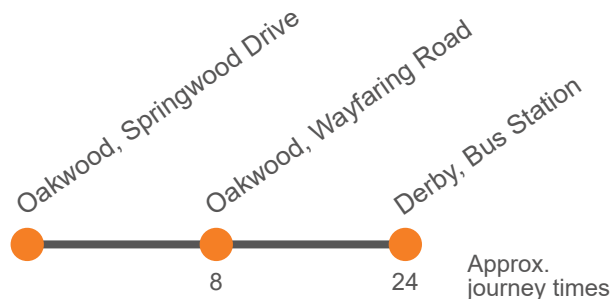

26

Oakwood - Derby

Effective from: 23/04/2022

Arriva Derby

Monday to Friday (continued)

Oakwood, Springwood Drive	1030	1045	Then at these mins past the hour	00	15	30	45	until	1245	1300	1315	1330	1345	1400	1415	1430	1445
Oakwood, Wayfaring Road	1039	1054		09	24	39	54		1254	1309	1324	1339	1354	1409	1424	1439	1454
Derby Bus Station, Bay 11	1055	1110		25	40	55	10		1310	1325	1340	1355	1410	1425	1440	1455	1510

Monday to Friday (continued)

Oakwood, Springwood Drive	1515	1545	1615	1645	1715	1745	1815	1845	1928	2028	2128	2228
Oakwood, Wayfaring Road	1524	1554	1624	1654	1725	1755	1824	1854	1937	2037	2137	2237
Derby Bus Station, Bay 11	1540	1610	1640	1710	1741	1811	1840	1910	1953	2053	2153	2253