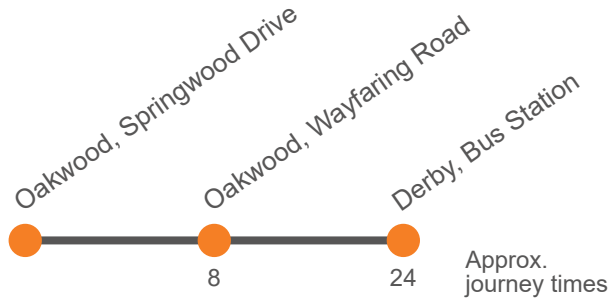

Saturday (continued)

Derby Bus Station, Bay 11	2310
Oakwood, Wayfaring Road	2322
Oakwood, Springwood Drive	2328
Oakwood, Smalley Drive	2330

Sunday

Derby Bus Station, Bay 11	0913	0943	Then at these mins past the hour	13	43	until	1613	1643	1725	1810	1910	2010	2110	2210	2310
Oakwood, Wayfaring Road	0925	0955		25	55		1625	1655	1737	1822	1922	2022	2122	2222	2322
Oakwood, Springwood Drive	0930	1000		30	00		1630	1700	1742	1827	1927	2027	2127	2227	2327
Oakwood, Smalley Drive

26

Oakwood - Derby

Effective from: 23/04/2022

Arriva Derby

Monday to Friday

Oakwood, Springwood Drive	0635	0655	0715	0730	0745	0800	0815	0830	0845	0900	0915	0930	0945	1000	1015
Oakwood, Wayfaring Road	0643	0703	0724	0742	0757	0812	0827	0841	0856	0910	0924	0939	0954	1009	1024
Derby Bus Station, Bay 11	0656	0716	0740	0758	0813	0828	0843	0857	0912	0926	0940	0955	1010	1025	1040

26

Oakwood - Derby

Effective from: 23/04/2022

Arriva Derby

Monday to Friday (continued)

Oakwood, Springwood Drive	1030	1045	Then at these mins past the hour	00	15	30	45	until	1245	1300	1315	1330	1345	1400	1415	1430	1445
Oakwood, Wayfaring Road	1039	1054		09	24	39	54		1254	1309	1324	1339	1354	1409	1424	1439	1454
Derby Bus Station, Bay 11	1055	1110		25	40	55	10		1310	1325	1340	1355	1410	1425	1440	1455	1510

Monday to Friday (continued)

Oakwood, Springwood Drive	1515	1545	1615	1645	1715	1745	1815	1845	1928	2028	2128	2228
Oakwood, Wayfaring Road	1524	1554	1624	1654	1725	1755	1824	1854	1937	2037	2137	2237
Derby Bus Station, Bay 11	1540	1610	1640	1710	1741	1811	1840	1910	1953	2053	2153	2253