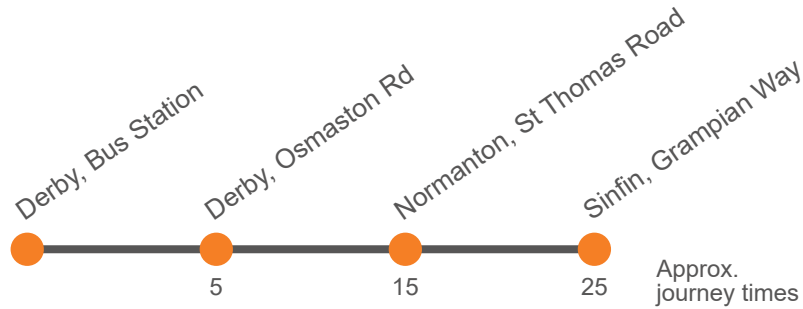

Saturday

Derby Bus Station, Bay 19	0713	0743	0806	0821	0836	0851	0906	0921	0936	0951	1006	1021	1036	1051
Derby, Osmaston Road, Stop A6	0719	0749	0812	0827	0842	0857	0912	0927	0942	0957	1012	1027	1042	1057
Normanton, St Thomas Road	0727	0757	0822	0837	0852	0907	0922	0937	0952	1007	1022	1037	1052	1107
Sinfin, ASDA Grampian Way	0735	0805	0830	0845	0900	0915	0930	0946	1002	1017	1032	1047	1102	1117

Saturday (continued)

Derby Bus Station, Bay 19	1106	1121	1136	1151	Then at these mins past the hour	06	21	36	51	until	1421	1436	1451	1506	1521	1536
Derby, Osmaston Road, Stop A6	1112	1127	1142	1157		12	27	42	57		1427	1442	1457	1512	1527	1542
Normanton, St Thomas Road	1122	1137	1152	1207		22	37	52	07		1437	1452	1507	1522	1537	1552
Sinfin, ASDA Grampian Way	1132	1147	1202	1217		32	47	02	17		1447	1502	1517	1532	1547	1602

Saturday (continued)

Derby Bus Station, Bay 19	1551	1612	1632	1652	1712	1732	1752	1812	1832	1852	1912	1932	2002	2032
Derby, Osmaston Road, Stop A6	1557	1618	1638	1658	1718	1738	1758	1818	1838	1856	1916	1936	2006	2036
Normanton, St Thomas Road	1607	1628	1648	1708	1728	1748	1808	1828	1846	1904	1924	1944	2014	2044
Sinfin, ASDA Grampian Way	1617	1639	1659	1719	1739	1759	1819	1838	1856	1913	1933	1953	2023	2053

Saturday (continued)

Derby Bus Station, Bay 19	2102	2132	2202	2232	2302
Derby, Osmaston Road, Stop A6	2106	2136	2206	2236	2306
Normanton, St Thomas Road	2114	2144	2214	2244	2314
Sinfin, ASDA Grampian Way	2123	2153	2223	2253	2323