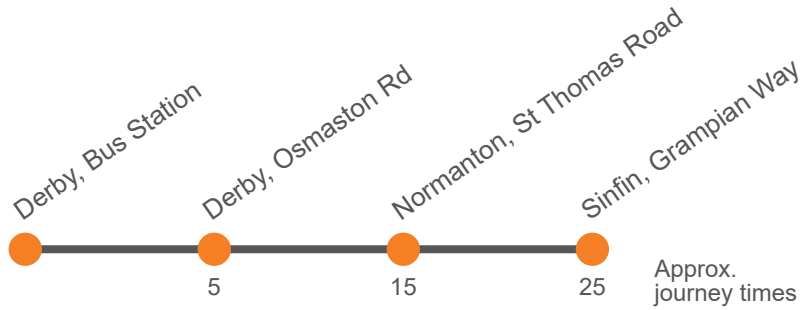

Sunday

Derby Bus Station, Bay 19	0932	1002	1032	Then at these mins past the hour	02 32	until	1632	1702	1732	1802	1832	1932	2032	2132
Derby, Osmaston Road, Stop A6	0937	1007	1037		07 37		1637	1707	1737	1806	1836	1936	2036	2136
Normanton, St Thomas Road	0947	1017	1047		17 47		1647	1717	1747	1814	1844	1944	2044	2144
Sinfin, ASDA Grampian Way	0959	1029	1059		29 59		1659	1729	1759	1826	1854	1954	2054	2154

Sunday (continued)

Derby Bus Station, Bay 19	2232	2332
Derby, Osmaston Road, Stop A6	2236	2336
Normanton, St Thomas Road	2244	2344
Sinfin, ASDA Grampian Way	2254	2354