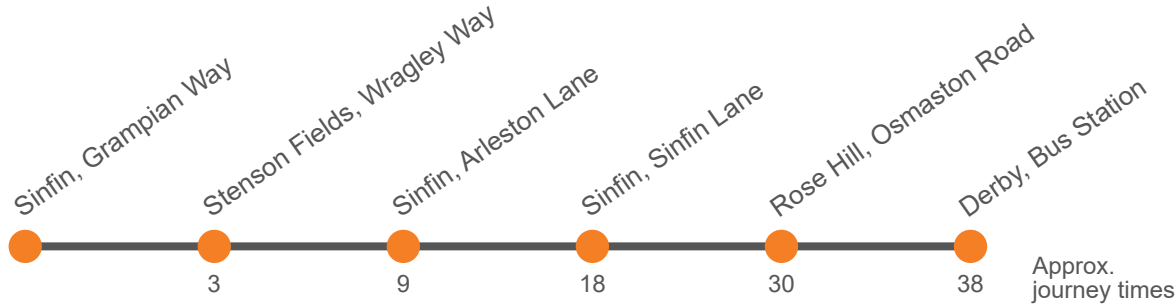

Monday to Friday

Codes											Sch	Hol	Hol	Sch	Sch
Sinfin, ASDA Grampian Way	0551	0621	0636	0648	0700	0712	0724	0736	0748	0800	0800	0812	0812	0824	
Stenson Fields, Wragley Way	0554	0624	0639	0651	0703	0715	0727	0739	0751	0803	0803	0815	0815	0827	
Sinfin, ASDA Arleston Lane	0559	0629	0644	0657	0709	0722	0734	0745	0758	0810	0810	0821	0821	0833	
Sinfin Lane, Combustion	0608	0638	0653	0706	0718	0731	0744	0755	0808	0819	0819	0831	0831	0843	
Rose Hill, Osmaston Rd/Ivy Square	0617	0647	0702	0715	0727	0743	0757	0810	0822	0834	0834	0846	0846	0858	
Derby Bus Station, Bay 19	0623	0653	0708	0722	0734	0751	0808	0822	0834	0846	0846	0858	0858	0908	

Hol Runs during School Holidays Only

Sch Runs on Schooldays Only

Monday to Friday (continued)

Codes	Hol	Sch	Hol	Hol	Sch									
Sinfin, ASDA Grampian Way	0824	0836	0836	0848	0848	0903	0915	0927	0939	0951	1003	1015	1027	1039
Stenson Fields, Wragley Way	0827	0839	0839	0851	0851	0906	0918	0930	0942	0954	1006	1018	1030	1042
Sinfin, ASDA Arleston Lane	0833	0846	0846	0858	0858	0913	0925	0937	0949	1001	1013	1025	1037	1049
Sinfin Lane, Combustion	0843	0856	0856	0908	0908	0922	0934	0946	0958	1010	1022	1034	1046	1058
Rose Hill, Osmaston Rd/Ivy Square	0858	0908	0908	0920	0920	0934	0946	0958	1010	1022	1034	1046	1058	1110
Derby Bus Station, Bay 19	0908	0918	0918	0930	0930	0942	0954	1006	1018	1030	1042	1054	1106	1118

Hol Runs during School Holidays Only

Sch Runs on Schooldays Only