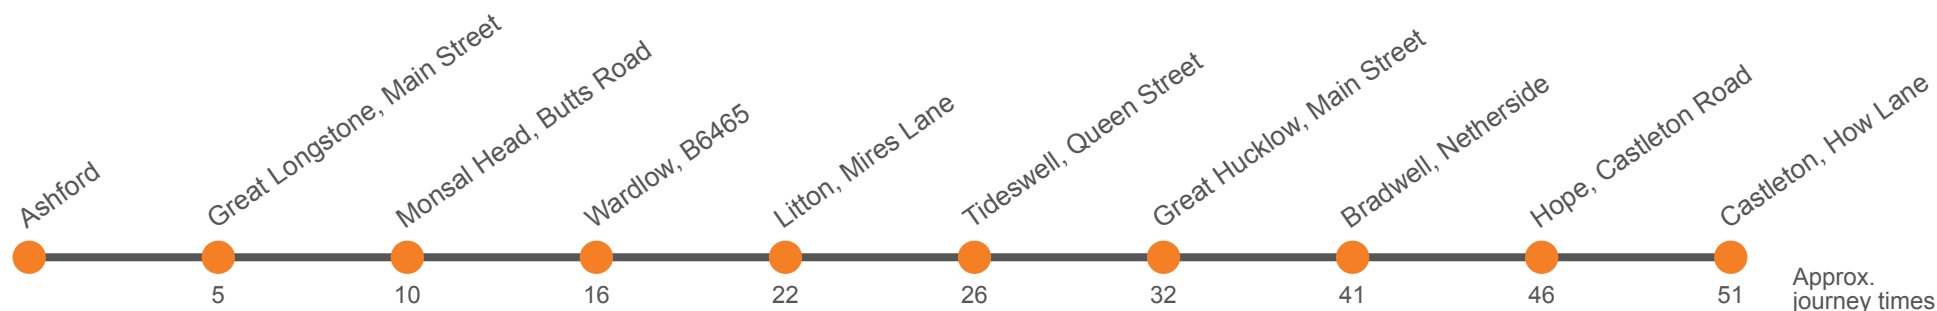

Hol Runs during School Holidays Only

Sch Runs on Schooldays Only

173

Bakewell to Castleton via Monsal Head & Tideswell

Effective from: 10/01/2022

Hulleys of Baslow

Saturday

Bakewell, Buxton Road, Stand A	0750	0950	1150	1350	1550	1750
Ashford-in-the-Water, New Road	0754	0954	1154	1354	1554	1754
Great Longstone, Crispin	0759	0959	1159	1359	1559	1759
Monsal Head, Butts Road	0804	1004	1204	1404	1604	1804
Wardlow, Bulls Head		1010		1410		1810
Cressbrook, Phone Box	0810		1210		1610	
Litton School	0816	1016	1216	1416	1616	1816
Tideswell, Fountain Square	0820	1020	1220	1420	1620	1820
Great Hucklow, Old Chapel	...	1026	1226	1426	1626	1826
Bradwell, adj Memorial Hall	...	1035	1235	1435	1635	1835
Hope, Car Park	...	1040	1240	1440	1640	1840
Castleton, Bus Station	...	1045	1245	1445	1645	1845

Monday to Friday

Codes	Hol	Sch	Sch	Hol
Castleton, Bus Station	1050 1250 1450 1450 1650
Hope, Post Office	1055 1255 1455 1455 1655
Bradwell, opp Memorial Hall	1100 1300 1500 1500 1700
Great Hucklow, Old Chapel	1113 1313 1513 1513 1713
Tideswell, Fountain Square	0720	0820	0820	0920 1120 1320 1520 1520 1720
Litton School	0724	0824	0824	0924 1124 1324 1524 1524 1724
Cressbrook, Phone Box				0928
Wardlow, Church	0728	0828	0828	1128 1328 1528 1528 1728
Monsal Head, Butts Road	0732	0832	0832	0932 1132 1332 1532 1532 1732
Great Longstone, Crispin	0736	0836	0836	0936 1136 1336 1536 1536 1736
Ashford-in-the-water, New Road	0741	0841	0841	0941 1141 1341 1541 1541 1741
Bakewell, Rutland Square, Stand C	0745	0845	0845	0945 1145 1345 1545 1545 1745
Bakewell, Lady Manners School	0850	... 1545 ...
Bakewell, Rutland Square, Stand C 1550 ...