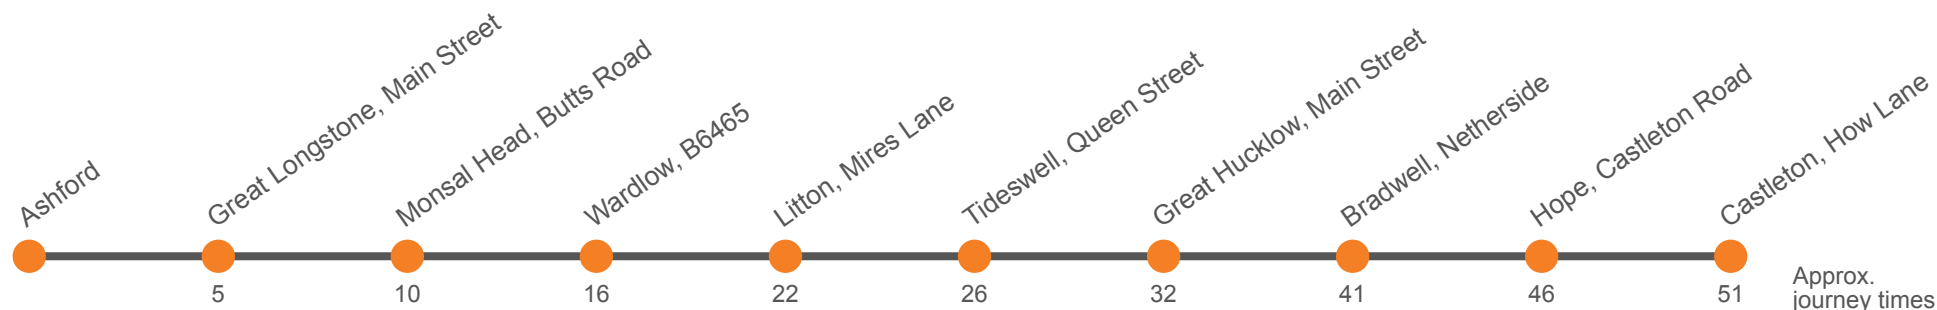

173

Bakewell to Castleton via Monsal Head & Tideswell

Effective from: 10/01/2022

Hulleys of Baslow

Monday to Friday

Codes					Sch	Hol		
Bakewell, Lady Manners School	1545	
Bakewell, Buxton Road, Stand A	0750	0950	1150	1350	1550	1550	1750	
Ashford-in-the-Water, New Road	0754	0954	1154	1354	1554	1554	1754	
Great Longstone, Crispin	0759	0959	1159	1359	1559	1559	1759	
Monsal Head, Butts Road	0804	1004	1204	1404	1604	1604	1804	
Wardlow, Bulls Head		1010		1410			1810	
Cressbrook, Phone Box	0810		1210		1610	1610		
Litton School	0816	1016	1216	1416	1616	1616	1816	
Tideswell, Fountain Square	0820	1020	1220	1420	1620	1620	1820	
Great Hucklow, Old Chapel	...	1026	1226	1426	1626	1626	1826	
Bradwell, adj Memorial Hall	...	1035	1235	1435	1635	1635	1835	
Hope, Car Park	...	1040	1240	1440	1640	1640	1840	
Castleton, Bus Station	...	1045	1245	1445	1645	1645	1845	

Hol Runs during School Holidays Only

Sch Runs on Schooldays Only

173

Bakewell to Castleton via Monsal Head & Tideswell

Effective from: 10/01/2022

Hulleys of Baslow

Saturday

Bakewell, Buxton Road, Stand A	0750	0950	1150	1350	1550	1750
Ashford-in-the-Water, New Road	0754	0954	1154	1354	1554	1754
Great Longstone, Crispin	0759	0959	1159	1359	1559	1759
Monsal Head, Butts Road	0804	1004	1204	1404	1604	1804
Wardlow, Bulls Head		1010		1410		1810
Cressbrook, Phone Box	0810		1210		1610	
Litton School	0816	1016	1216	1416	1616	1816
Tideswell, Fountain Square	0820	1020	1220	1420	1620	1820
Great Hucklow, Old Chapel	...	1026	1226	1426	1626	1826
Bradwell, adj Memorial Hall	...	1035	1235	1435	1635	1835
Hope, Car Park	...	1040	1240	1440	1640	1840
Castleton, Bus Station	...	1045	1245	1445	1645	1845