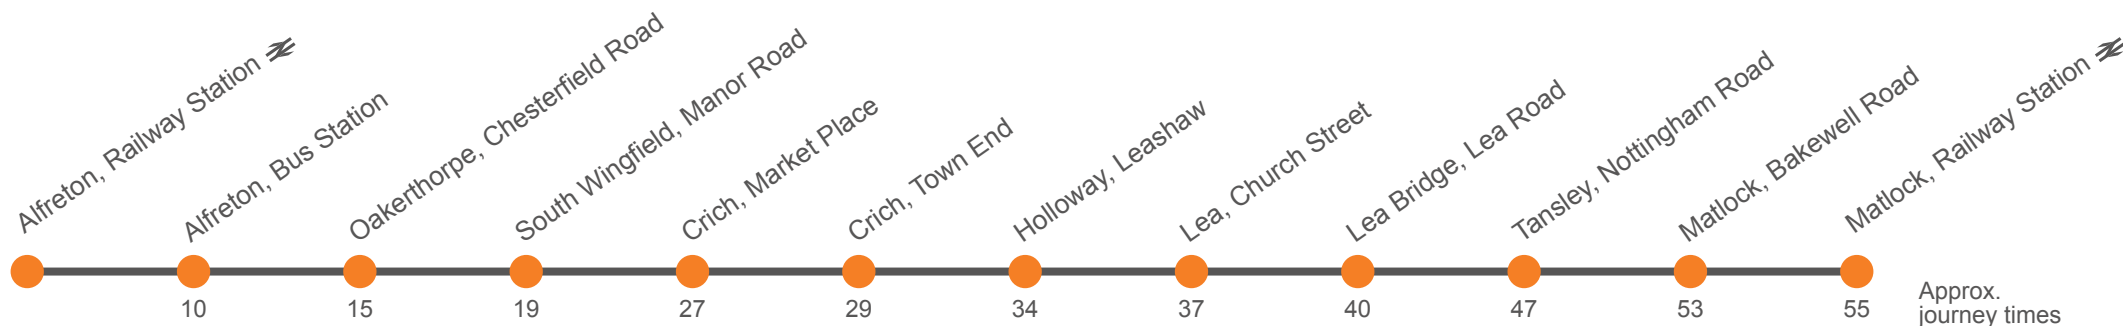

140

Alfreton to Matlock via Crich

Effective from: 06/09/2021

Little's Travel

Saturday

Alfreton, Railway Station	0905	1105	1405	1605	...
Alfreton, Bus Station	<i>arr</i> 0910	1110	1410	1610	...
Alfreton, Bus Station	<i>dep</i> 0915	1115	1415	1615	1805
Oakerthorpe, Fourlane Ends	0920	1120	1420	1620	1809
South Wingfield, Market Place	0924	1124	1424	1624	1812
Crich, Market Place	0932	1132	1432	1632	1824
Crich, Tramway Museum	0934	1134	1434	1634	1826
Holloway, Leashaw	0939	1139	1439	1639	1830
Lea, Church Street	0942	1142	1442	1642	1832
Smedleys Mills, Lea Road	0945	1145	1445	1645	1835
Tansley, The Tavern	0952	1152	1452	1652	1839
Matlock, Bakewell Road Stand E	0958	1158	1458	1658	1844
Matlock, Railway Station, Bay 2	1000	1200	1500	1700	1848