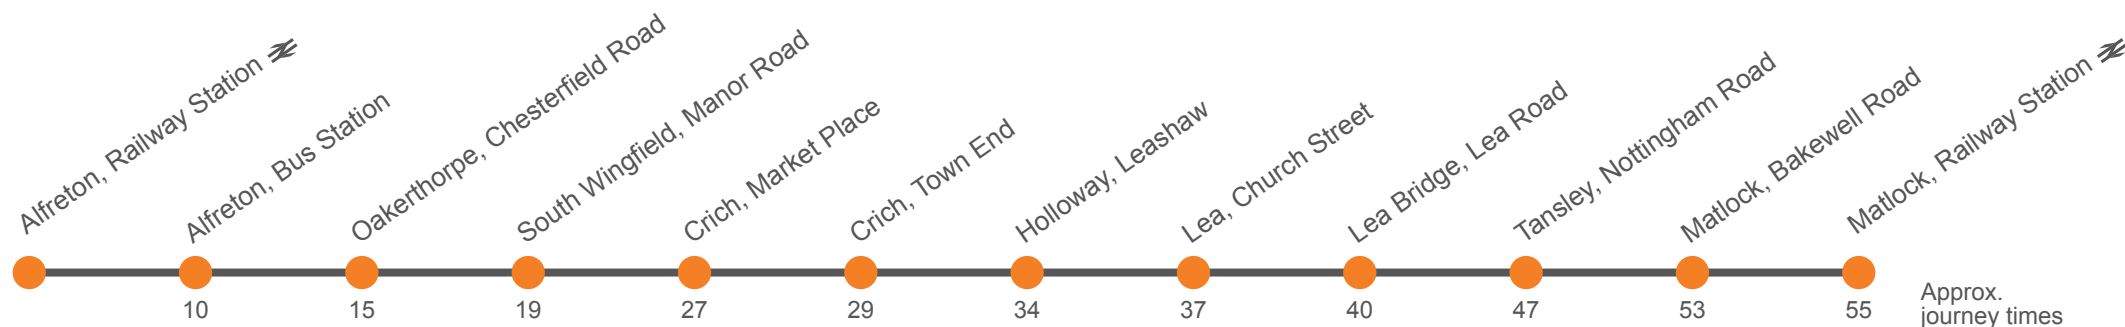

140

Alfreton to Matlock via Crich

Effective from: 06/09/2021

Little's Travel

Monday to Friday

Alfreton, Railway Station	0905	1105	1405	1605	...
Alfreton, Bus Station	<i>arr</i> 0910	1110	1410	1610	...
Alfreton, Bus Station	<i>dep</i> 0915	1115	1415	1615	1805
Oakerthorpe, Fourlane Ends	0920	1120	1420	1620	1809
South Wingfield, Market Place	0924	1124	1424	1624	1812
Crich, Market Place	0932	1132	1432	1632	1824
Crich, Tramway Museum	0934	1134	1434	1634	1826
Holloway, Leashaw	0939	1139	1439	1639	1830
Lea, Church Street	0942	1142	1442	1642	1832
Smedleys Mills, Lea Road	0945	1145	1445	1645	1835
Tansley, The Tavern	0952	1152	1452	1652	1839
Matlock, Bakewell Road Stand E	0958	1158	1458	1658	1844
Matlock, Railway Station, Bay 2	1000	1200	1500	1700	1848