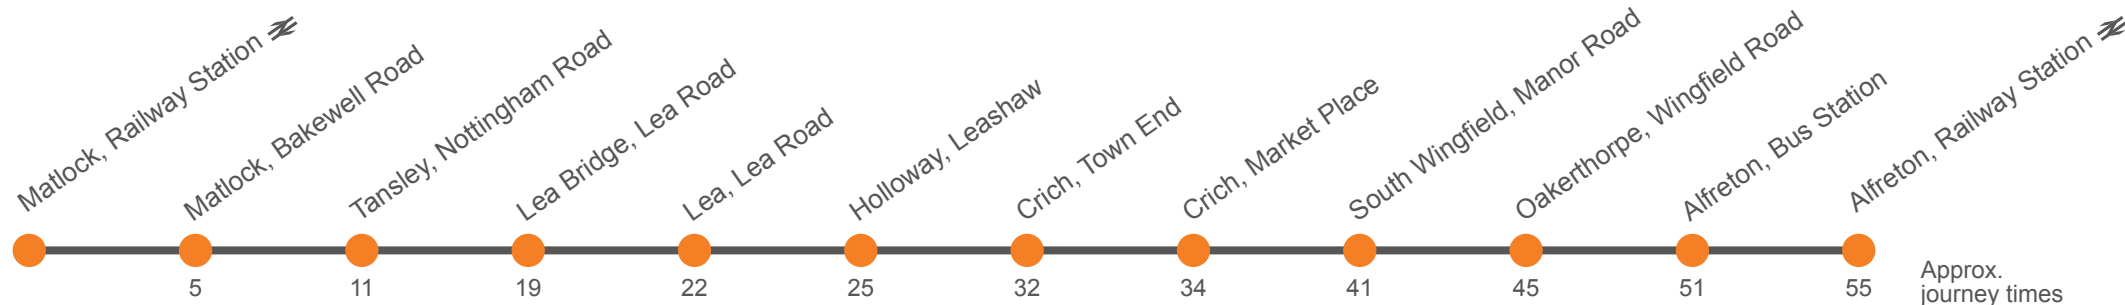

140

Matlock to Alfreton via Crich

Effective from: 06/09/2021

Little's Travel

Monday to Friday

Matlock, Railway Station, Bay 2	0626	1002	1202	1502	1702	1900
Matlock, Bakewell Road Stand E	0628	1007	1207	1507	1707	1903
Tansley, The Tavern	0633	1012	1212	1516	1716	1910
Smedleys Mills, Lea Road	0642	1021	1221	1521	1721	
Lea, Lea Road	0645	1024	1224	1524	1724	
Lea, Church Street						1915
Holloway, The Green	0648	1027	1227	1527	1727	1917
Crich, Tramway Museum	0655	1034	1234	1534	1734	1920
Crich, Market Place	0657	1036	1236	1536	1736	1922
South Wingfield, Market Place	0704	1043	1243	1543	1743	1928
Oakerthorpe, Furlane Ends	0708	1047	1247	1547	1747	1931
Alfreton, Bus Station	0715	1053	1253	1553	1753	1937
Alfreton, Railway Station	...	1057	1257	1557

140

Matlock to Alfreton via Crich

Effective from: 06/09/2021

Little's Travel

Saturday

Matlock, Railway Station, Bay 2	0626	1002	1202	1502	1702	1900
Matlock, Bakewell Road Stand E	0628	1007	1207	1507	1707	1903
Tansley, The Tavern	0633	1012	1212	1516	1716	1910
Smedleys Mills, Lea Road	0642	1021	1221	1521	1721	
Lea, Lea Road	0645	1024	1224	1524	1724	
Lea, Church Street						1915
Holloway, The Green	0648	1027	1227	1527	1727	1917
Crich, Tramway Museum	0655	1034	1234	1534	1734	1920
Crich, Market Place	0657	1036	1236	1536	1736	1922
South Wingfield, Market Place	0704	1043	1243	1543	1743	1928
Oakerthorpe, Furlane Ends	0708	1047	1247	1547	1747	1931
Alfreton, Bus Station	0715	1053	1253	1553	1753	1937
Alfreton, Railway Station	...	1057	1257	1557