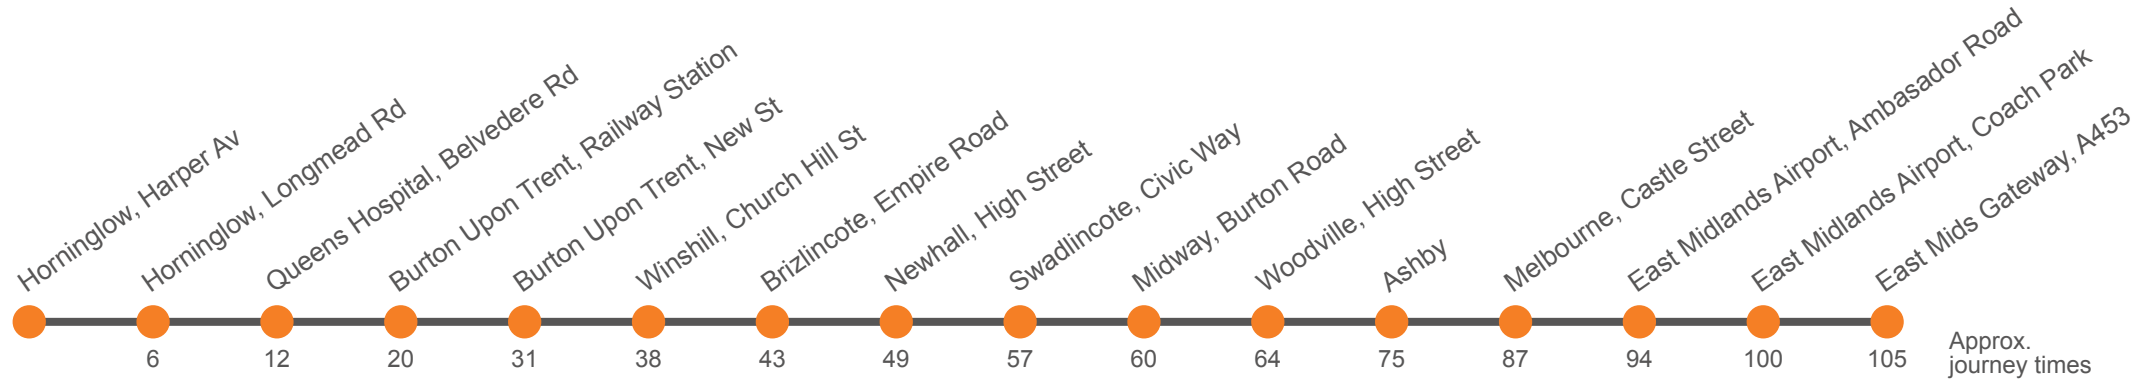

Saturday

Horninglow, Harper Ave	...	...	...	0543	...	0632	0702	0737	0807	0842	0917	0952	1022	
Horninglow, Longmead Rd	...	...	...	0548	...	0640	0710	0745	0815	0850	0925	1000	1030	
Burton, Queens Hospital	...	...	...	0553	...	0645	0715	0750	0825	0900	0935	1005	1035	
Burton, Belvedere Road	...	...	...	0554	...	0647	0717	0752	0827	0902	0937	1007	1037	
Burton, Railway Station	...	...	...	0600	...	0653	0723	0758	0833	0908	0943	1013	1043	
Burton, New Street, Stand 9	<i>arr</i>	...	...	0603	...	0658	0728	0803	0838	0913	0948	1018	1048	
Burton, New Street, Stand 9	<i>dep</i>	0305	0405	0505	0605	0635	0705	0740	0815	0855	0925	0955	1025	1055
Winshall, Church		0310	0410	0510	0610	0641	0711	0746	0821	0901	0931	1001	1031	1101
Winshall, Empire Road		0314	0414	0514	0614	0647	0717	0752	0827	0907	0937	1007	1037	1107
Newhall, Village Hall		0319	0419	0519	0619	0652	0722	0757	0832	0912	0942	1012	1042	1112
Swadlincote, Bus Station, Stop 4		0325	0425	0525	0625	0700	0730	0808	0840	0920	0950	1020	1050	1120
Midway, Masons Arms		0328	0428	0528	0628	0704	0734	0813	0844	0924	0954	1024	1054	1124
Woodville, Toll Gate		0331	0431	0531	0631	0708	0738	0818	0848	0928	0958	1028	1058	1128
Ashby-de-la-Zouch, Market Street	<i>arr</i>	0339	0439	0539	0639	0717	0747	0830	0857	0937	1007	1037	1107	1137
Ashby-de-la-Zouch, Market Street	<i>dep</i>	0340	0440	0540	0640	...	0748	...	0858	...	1008	...	1108	...
Melbourne, Potter Street		0351	0451	0551	0651	...	0801	...	0911	...	1021	...	1121	...
EM Airport, Cargo West		0357	0457	0557	0657	...	0808	...	0918	...	1028	...	1128	...
Coach Park, Coach Park		0402	0502	0602	0702	...	0814	...	0924	...	1034	...	1134	...
East Midlands Gateway, Stand 1		0408	0508	0608	0708	...	0819	...	0929	...	1039	...	1139	...