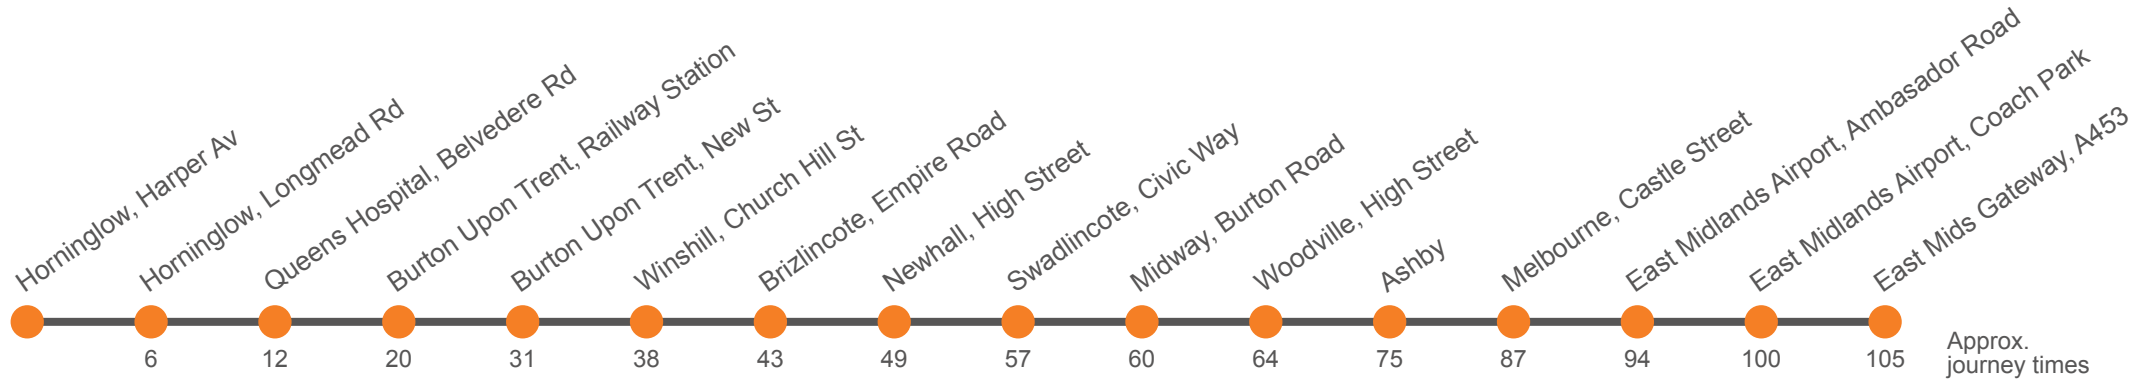

Monday to Friday (continued)

Horninglow, Harper Ave	1052		22 52		1352	1422	1452	1522	1602	1632	1702	1732	1807
Hominglow, Longmead Rd	1100		30 00		1400	1430	1500	1530	1610	1640	1710	1740	1812
Burton, Queens Hospital	1105		35 05		1405	1435	1505	1540	1615	1650	1720	1750	1820
Burton, Belvedere Road	1107		37 07		1407	1437	1507	1542	1617	1652	1722	1752	1822
Burton, Railway Station	1113		43 13		1413	1443	1513	1548	1623	1658	1728	1758	1828
Burton, New Street, Stand 9	<i>arr</i> 1118		48 18		1418	1448	1518	1553	1628	1703	1733	1803	1833
Burton, New Street, Stand 9	<i>dep</i> 1125		55 25		1425	1455	1525	1600	1640	1710	1740	1810	1840
Winshill, Church	1131	Then at these mins past the hour	01 31	until	1431	1501	1531	1606	1651	1721	1751	1816	1845
Winshill, Empire Road	1137		07 37		1437	1507	1537	1612	1657	1727	1757	1822	1849
Newhall, Village Hall	1142		12 42		1442	1512	1542	1619	1704	1734	1804	1829	1854
Swadlincote, Bus Station, Stop 4	1150		20 50		1450	1520	1555	1630	1710	1740	1810	1835	1900
Midway, Masons Arms	1154		24 54		1454	1524	1559	1634	1714	1744	1814	1839	1903
Woodville, Toll Gate	1158		28 58		1458	1528	1603	1638	1718	1748	1818	1843	1906
Ashby-de-la-Zouch, Market Street	<i>arr</i> 1207		37 07		1507	1537	1612	1647	1727	1757	1827	1852	1914
Ashby-de-la-Zouch, Market Street	<i>dep</i> 1208		... 08		1508	...	1618	...	1733	...	1833	...	...
Melbourne, Potter Street	1221		... 21		1521	...	1631	...	1746	...	1846	...	...
EM Airport, Cargo West	1228		... 28		1528	...	1638	...	1753	...	1853	...	...
Coach Park, Coach Park	1234		... 34		1534	...	1644	...	1759	...	1859	...	...
East Midlands Gateway, Stand 1	1239		... 39		1539	...	1649	...	1804	...	1904	...	...