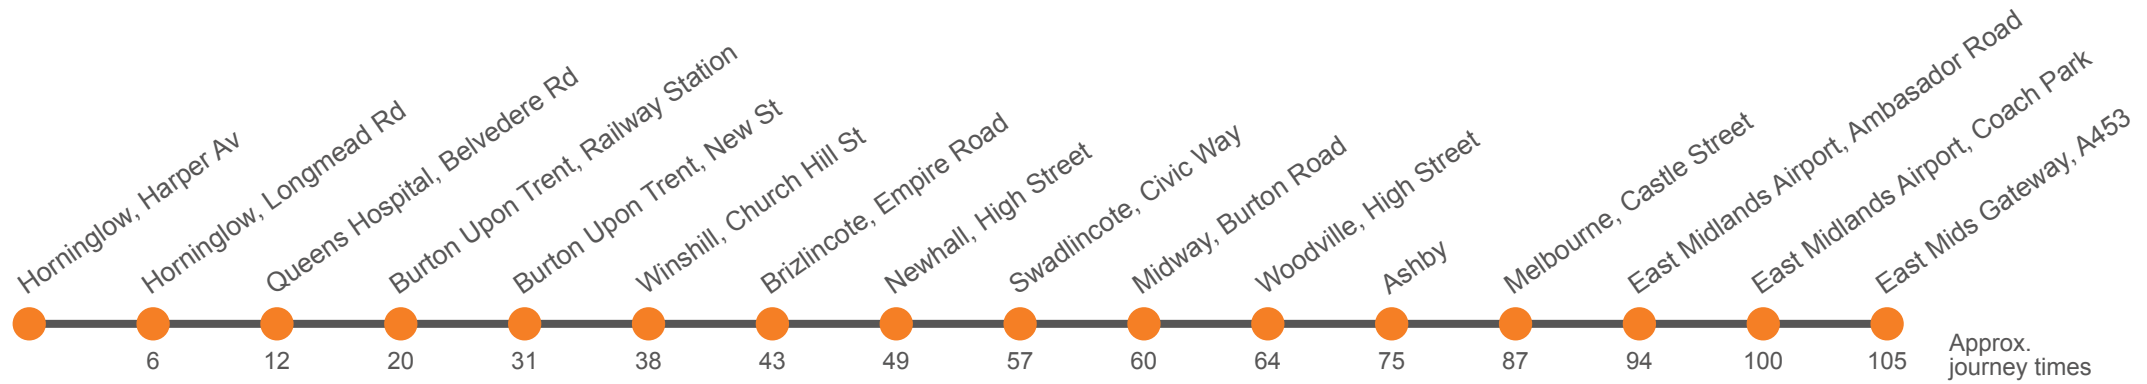

Monday to Friday (continued)

Horninglow, Harper Ave	1837	1942	...
Hominglow, Longmead Rd	1842	1947	...
Burton, Queens Hospital	1850	1950	...
Burton, Belvedere Road	1852	1952	...
Burton, Railway Station	1858	1958	...
Burton, New Street, Stand 9	<i>arr</i> 1903	2003	...
Burton, New Street, Stand 9	<i>dep</i> 1910	2010	2120
Winshill, Church	1915	2015	2125
Winshill, Empire Road	1919	2019	2129
Newhall, Village Hall	1924	2024	2134
Swadlincote, Bus Station, Stop 4	1930	2030	2140
Midway, Masons Arms	1933	2033	2143
Woodville, Toll Gate	1936	2036	2146
Ashby-de-la-Zouch, Market Street	<i>arr</i> 1944	2044	2154
Ashby-de-la-Zouch, Market Street	<i>dep</i> 1945	2045	2155
Melbourne, Potter Street	1956	2056	2206
EM Airport, Cargo West	2002	2102	2212
Coach Park, Coach Park	2007	2107	2217
East Midlands Gateway, Stand 1	2013	2113	2223