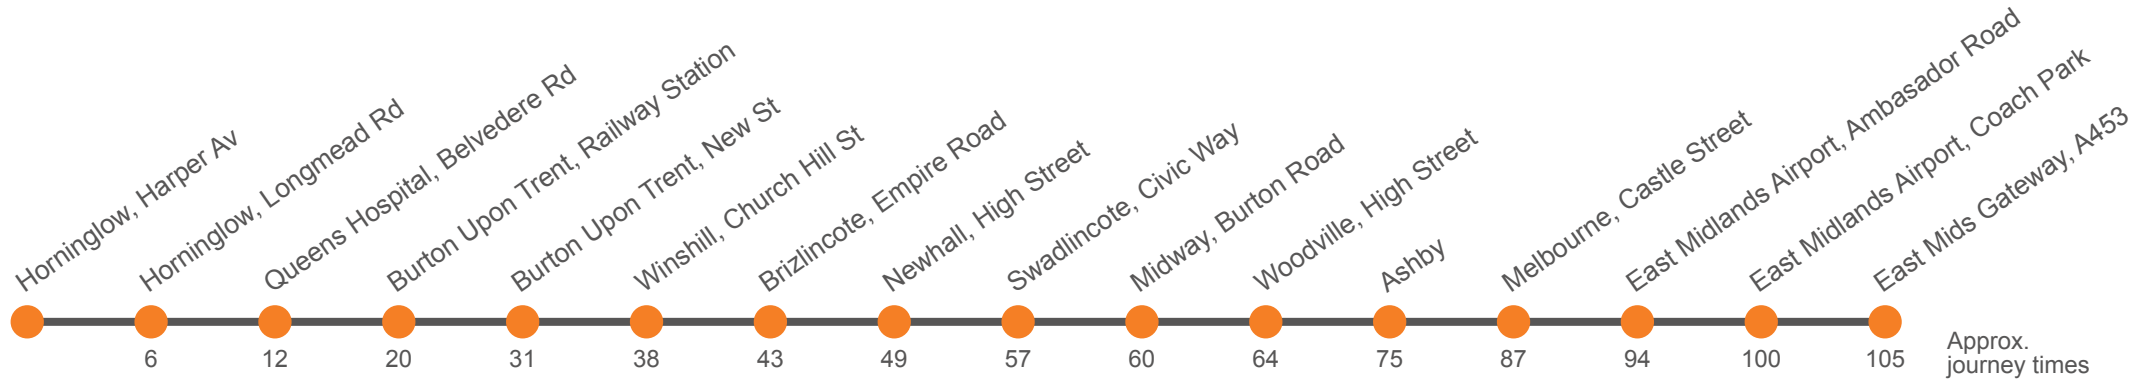

Saturday (continued)

Horninglow, Harper Ave	1052		22 52		1352	1422	1452	1522	1602	1632	1702	1732	1807
Horninglow, Longmead Rd	1100		30 00		1400	1430	1500	1530	1610	1640	1710	1740	1812
Burton, Queens Hospital	1105		35 05		1405	1435	1505	1540	1615	1650	1720	1750	1820
Burton, Belvedere Road	1107		37 07		1407	1437	1507	1542	1617	1652	1722	1752	1822
Burton, Railway Station	1113		43 13		1413	1443	1513	1548	1623	1658	1728	1758	1828
Burton, New Street, Stand 9	<i>arr</i> 1118		48 18		1418	1448	1518	1553	1628	1703	1733	1803	1833
Burton, New Street, Stand 9	<i>dep</i> 1125		55 25		1425	1455	1525	1600	1640	1710	1740	1810	1840
Winshill, Church	1131	Then at these mins past the hour	01 31	until	1431	1501	1531	1606	1651	1721	1751	1816	1845
Winshill, Empire Road	1137		07 37		1437	1507	1537	1612	1657	1727	1757	1822	1849
Newhall, Village Hall	1142		12 42		1442	1512	1542	1619	1704	1734	1804	1829	1854
Swadlincote, Bus Station, Stop 4	1150		20 50		1450	1520	1555	1630	1710	1740	1810	1835	1900
Midway, Masons Arms	1154		24 54		1454	1524	1559	1634	1714	1744	1814	1839	1903
Woodville, Toll Gate	1158	28 58	1458	1528	1603	1638	1718	1748	1818	1843	1906		
Ashby-de-la-Zouch, Market Street	<i>arr</i> 1207	37 07	1507	1537	1612	1647	1727	1757	1827	1852	1914		
Ashby-de-la-Zouch, Market Street	<i>dep</i> 1208	... 08	1508	...	1618	...	1733	...	1833	...	...		
Melbourne, Potter Street	1221	... 21	1521	...	1631	...	1746	...	1846	...	...		
EM Airport, Cargo West	1228	... 28	1528	...	1638	...	1753	...	1853	...	...		
Coach Park, Coach Park	1234	... 34	1534	...	1644	...	1759	...	1859	...	...		
East Midlands Gateway, Stand 1	1239	... 39	1539	...	1649	...	1804	...	1904	...	...