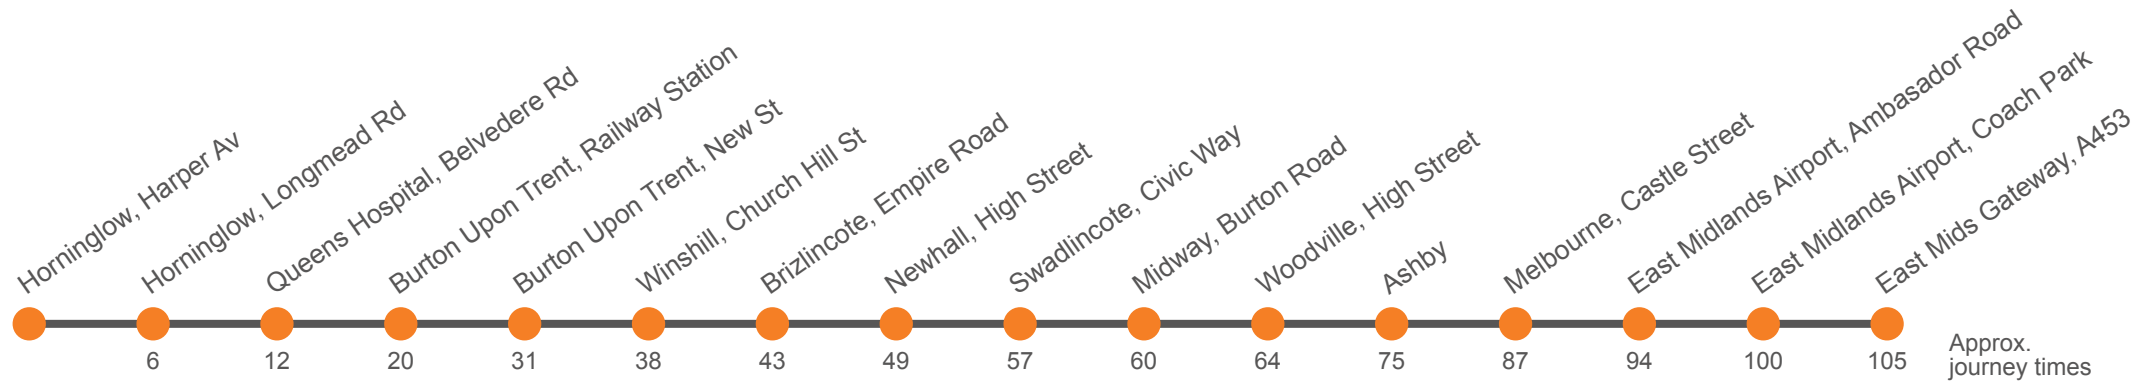

Approx.
journey times

Saturday (continued)

Horninglow, Harper Ave	1837	1942	...
Hominglow, Longmead Rd	1842	1947	...
Burton, Queens Hospital	1850	1950	...
Burton, Belvedere Road	1852	1952	...
Burton, Railway Station	1858	1958	...
Burton, New Street, Stand 9	<i>arr</i> 1903	2003	...
Burton, New Street, Stand 9	<i>dep</i> 1910	2010	2120
Winshall, Church	1915	2015	2125
Winshall, Empire Road	1919	2019	2129
Newhall, Village Hall	1924	2024	2134
Swadlincote, Bus Station, Stop 4	1930	2030	2140
Midway, Masons Arms	1933	2033	2143
Woodville, Toll Gate	1936	2036	2146
Ashby-de-la-Zouch, Market Street	<i>arr</i> 1944	2044	2154
Ashby-de-la-Zouch, Market Street	<i>dep</i> 1945	2045	2155
Melbourne, Potter Street	1956	2056	2206
EM Airport, Cargo West	2002	2102	2212
Coach Park, Coach Park	2007	2107	2217
East Midlands Gateway, Stand 1	2013	2113	2223