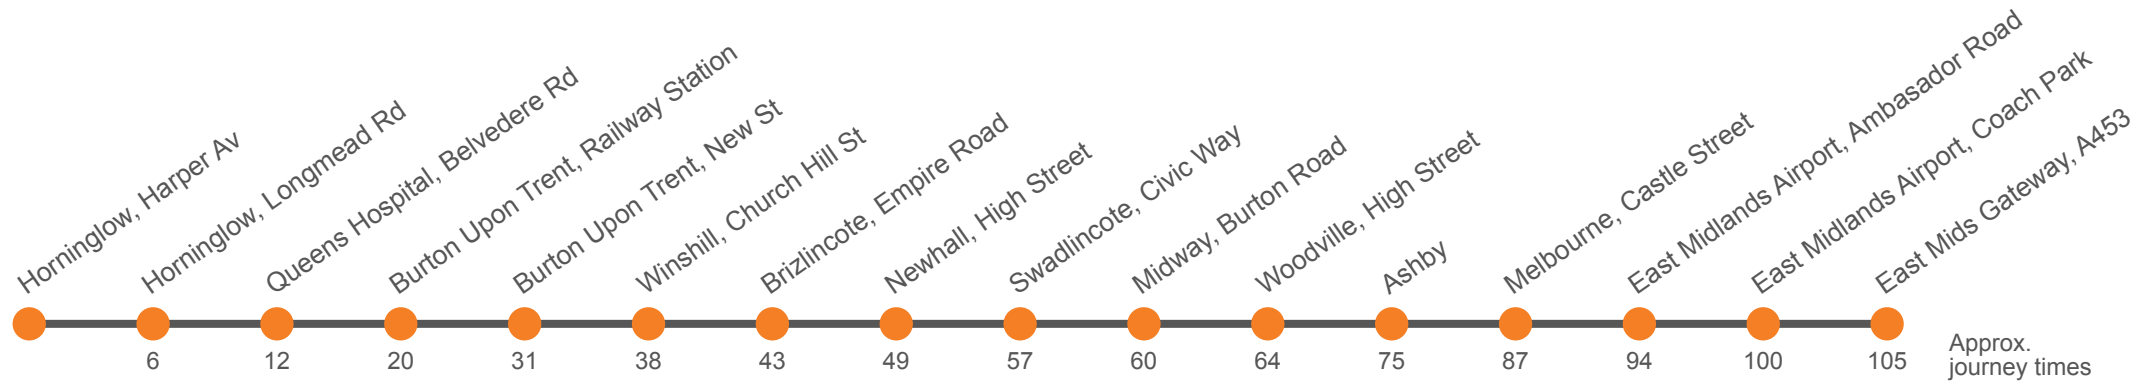

Sunday (continued)

Horninglow, Harper Ave	1942	...
Hominglow, Longmead Rd	1947	...
Burton, Queens Hospital	1950	...
Burton, Belvedere Road	1952	...
Burton, Railway Station	1958	...
Burton, New Street, Stand 9	<i>arr</i> 2003	...
Burton, New Street, Stand 9	<i>dep</i> 2010	2120
Winshall, Church	2015	2125
Winshall, Empire Road	2019	2129
Newhall, Village Hall	2024	2134
Swadlincote, Bus Station, Stop 4	2030	2140
Midway, Masons Arms	2033	2143
Woodville, Toll Gate	2036	2146
Ashby-de-la-Zouch, Market Street	<i>arr</i> 2044	2154
Ashby-de-la-Zouch, Market Street	<i>dep</i> 2045	2155
Melbourne, Potter Street	2056	2206
EM Airport, Cargo West	2102	2212
Coach Park, Coach Park	2107	2217
East Midlands Gateway, Stand 1	2113	2223