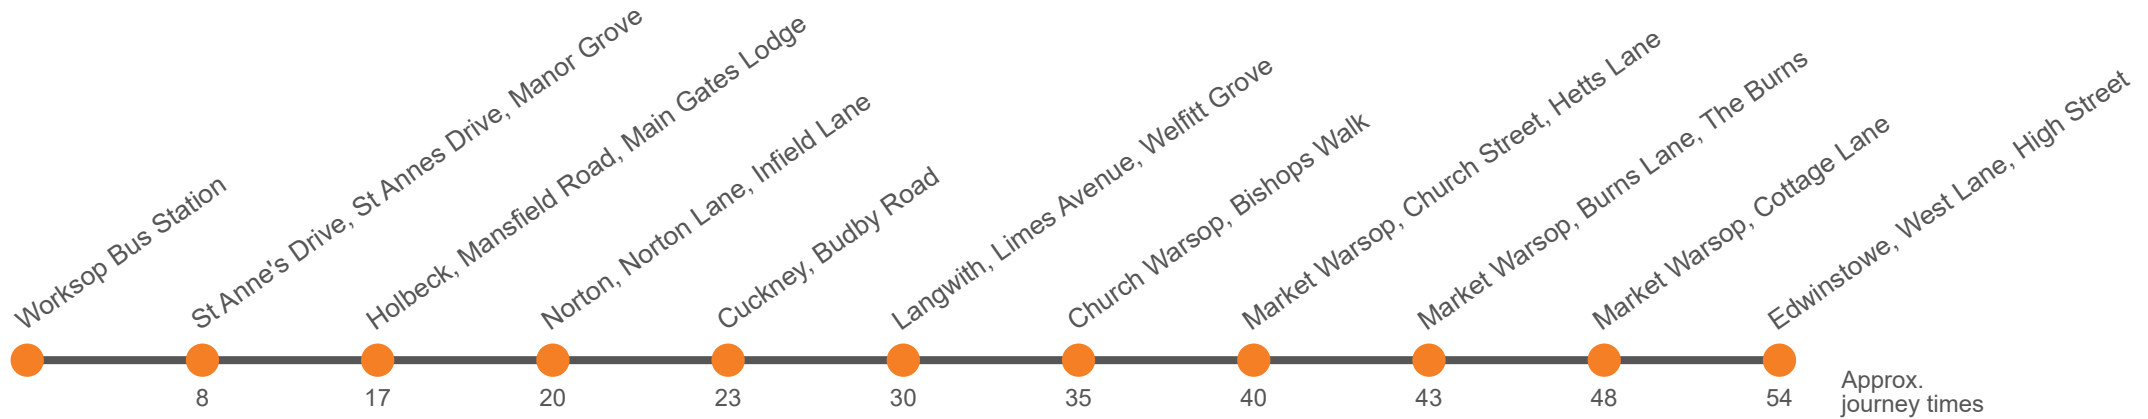

209

Worksop Bus Station - Edwinstowe

Effective from: 01/01/2023

Stagecoach East Midlands

Saturday

High Street, West Lane	0710	0910	1110	1310	1510	1710
Fire Station, West Lane	0716	0916	1116	1316	1516	1716
Robin Hood Avenue, Robin Hood Avenue	0725	0925	1125	1325	1525	1725
The Burns, Burns Lane	0730	0930	1130	1330	1530	1730
Market Warsop, Woodland Grove	0733	0933	1133	1333	1533	1733
Bishops Walk, Bishops Walk	0738	0938	1138	1338	1538	1738
Limes Avenue, Main Road	0743	0943	1143	1343	1543	1743
Budby Road, Budby Road	0750	0950	1150	1350	1550	1750
Infield Lane, Norton Lane	0753	0953	1153	1353	1553	1753
Main Gates Lodge, Mansfield Road	0756	0956	1156	1356	1556	1756
Manor Grove, St Annes Drive	0805	1005	1205	1405	1605	1805
Bus Station, Newcastle Street	0813	1013	1213	1413	1613	1813

209

Edwinstowe - Worksop Bus Station

Effective from: 01/01/2023

Stagecoach East Midlands

Monday to Friday

Bus Station, Newcastle Street			0816	1016	1216	1416	1616	1816
Manor Grove, St Annes Drive	0624	0624	0824	1024	1224	1424	1624	1824
Main Gates Lodge, Mansfield Road	0633	0633	0833	1033	1233	1433	1633	1833
Infield Lane, Norton Lane	0636	0636	0836	1036	1236	1436	1636	1836
Budby Road, Budby Road	0639	0639	0839	1039	1239	1439	1639	1839
Welfitt Grove, Limes Avenue	0646	0646	0846	1046	1246	1446	1646	1846
Bishops Walk, Bishops Walk	0651	0651	0851	1051	1251	1451	1651	1851
Hetts Lane, Church Street	0656	0656	0856	1056	1256	1456	1656	1856
The Burns, Burns Lane	0659	0659	0859	1059	1259	1459	1659	...
Cottage Lane, Cottage Lane	0704	0704	0904	1104	1304	1504	1704	...
High Street, West Lane	0710	0710	0910	1110	1310	1510	1710	...