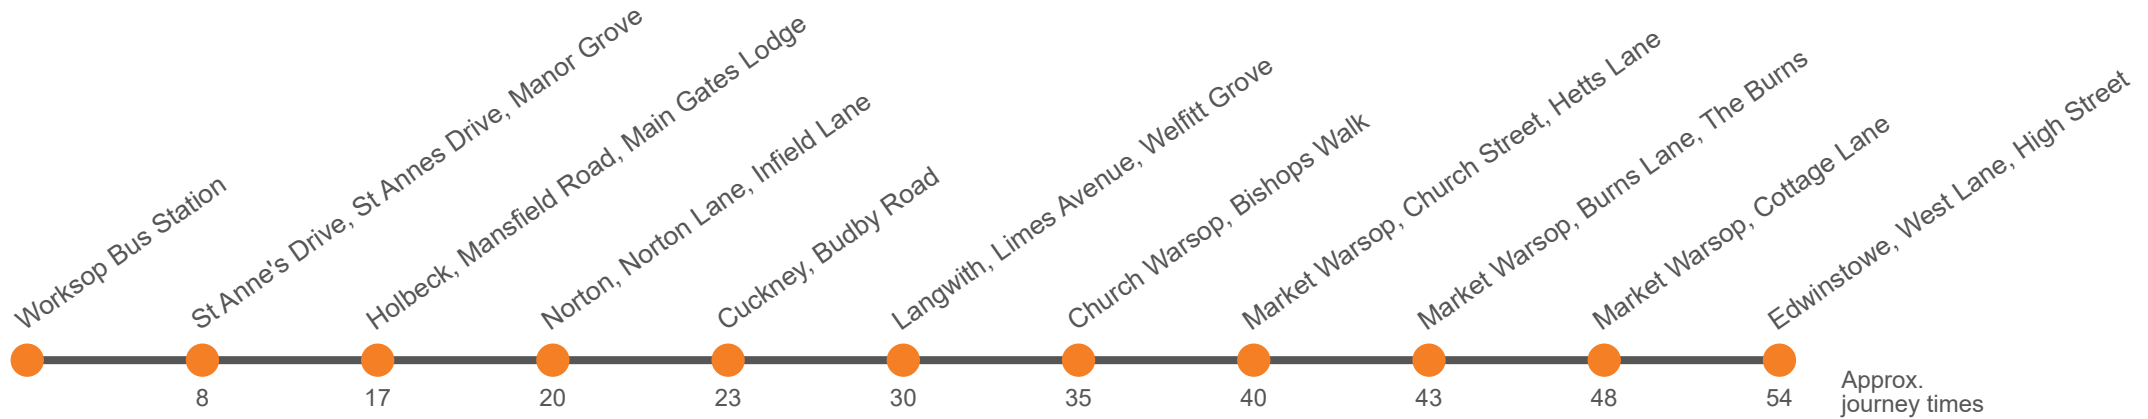

209

Edwinstowe - Worksop Bus Station

Effective from: 01/01/2023

Stagecoach East Midlands

Monday to Friday

Bus Station, Newcastle Street			0816	1016	1216	1416	1616	1816
Manor Grove, St Annes Drive	0624	0624	0824	1024	1224	1424	1624	1824
Main Gates Lodge, Mansfield Road	0633	0633	0833	1033	1233	1433	1633	1833
Infield Lane, Norton Lane	0636	0636	0836	1036	1236	1436	1636	1836
Budby Road, Budby Road	0639	0639	0839	1039	1239	1439	1639	1839
Welfitt Grove, Limes Avenue	0646	0646	0846	1046	1246	1446	1646	1846
Bishops Walk, Bishops Walk	0651	0651	0851	1051	1251	1451	1651	1851
Hetts Lane, Church Street	0656	0656	0856	1056	1256	1456	1656	1856
The Burns, Burns Lane	0659	0659	0859	1059	1259	1459	1659	...
Cottage Lane, Cottage Lane	0704	0704	0904	1104	1304	1504	1704	...
High Street, West Lane	0710	0710	0910	1110	1310	1510	1710	...

209

Edwinstowe - Worksop Bus Station

Effective from: 01/01/2023

Stagecoach East Midlands

Saturday

Bus Station, Newcastle Street		0816	1016	1216	1416	1616	1816
Manor Grove, St Annes Drive	0624	0824	1024	1224	1424	1624	1824
Main Gates Lodge, Mansfield Road	0633	0833	1033	1233	1433	1633	1833
Infield Lane, Norton Lane	0636	0836	1036	1236	1436	1636	1836
Budby Road, Budby Road	0639	0839	1039	1239	1439	1639	1839
Welfitt Grove, Limes Avenue	0646	0846	1046	1246	1446	1646	1846
Bishops Walk, Bishops Walk	0651	0851	1051	1251	1451	1651	1851
Hetts Lane, Church Street	0656	0856	1056	1256	1456	1656	1856
The Burns, Burns Lane	0659	0859	1059	1259	1459	1659	...
Cottage Lane, Cottage Lane	0704	0904	1104	1304	1504	1704	...
High Street, West Lane	0710	0910	1110	1310	1510	1710	...