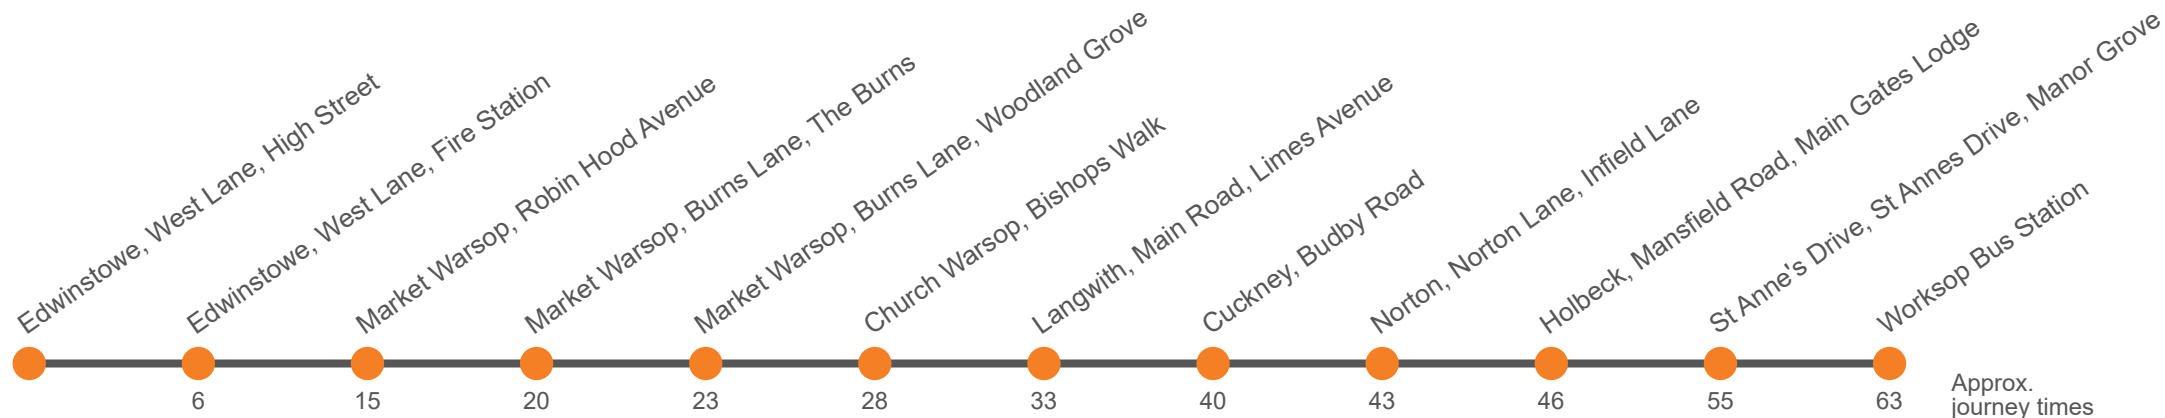

209

Worksop Bus Station - Edwinstowe

Effective from: 01/01/2023

Stagecoach East Midlands

Monday to Friday

High Street, West Lane	0710	0910	1110	1310	1510	1710
Fire Station, West Lane	0716	0916	1116	1316	1516	1716
Robin Hood Avenue, Robin Hood Avenue	0725	0925	1125	1325	1525	1725
The Burns, Burns Lane	0730	0930	1130	1330	1530	1730
Market Warsop, Woodland Grove	0733	0933	1133	1333	1533	1733
Bishops Walk, Bishops Walk	0738	0938	1138	1338	1538	1738
Limes Avenue, Main Road	0743	0943	1143	1343	1543	1743
Budby Road, Budby Road	0750	0950	1150	1350	1550	1750
Infield Lane, Norton Lane	0753	0953	1153	1353	1553	1753
Main Gates Lodge, Mansfield Road	0756	0956	1156	1356	1556	1756
Manor Grove, St Annes Drive	0805	1005	1205	1405	1605	1805
Bus Station, Newcastle Street	0813	1013	1213	1413	1613	1813

209

Edwinstowe - Worksop Bus Station

Effective from: 01/01/2023

Stagecoach East Midlands

Monday to Friday

Bus Station, Newcastle Street			0816	1016	1216	1416	1616	1816
Manor Grove, St Annes Drive	0624	0624	0824	1024	1224	1424	1624	1824
Main Gates Lodge, Mansfield Road	0633	0633	0833	1033	1233	1433	1633	1833
Infield Lane, Norton Lane	0636	0636	0836	1036	1236	1436	1636	1836
Budby Road, Budby Road	0639	0639	0839	1039	1239	1439	1639	1839
Welfitt Grove, Limes Avenue	0646	0646	0846	1046	1246	1446	1646	1846
Bishops Walk, Bishops Walk	0651	0651	0851	1051	1251	1451	1651	1851
Hetts Lane, Church Street	0656	0656	0856	1056	1256	1456	1656	1856
The Burns, Burns Lane	0659	0659	0859	1059	1259	1459	1659	...
Cottage Lane, Cottage Lane	0704	0704	0904	1104	1304	1504	1704	...
High Street, West Lane	0710	0710	0910	1110	1310	1510	1710	...