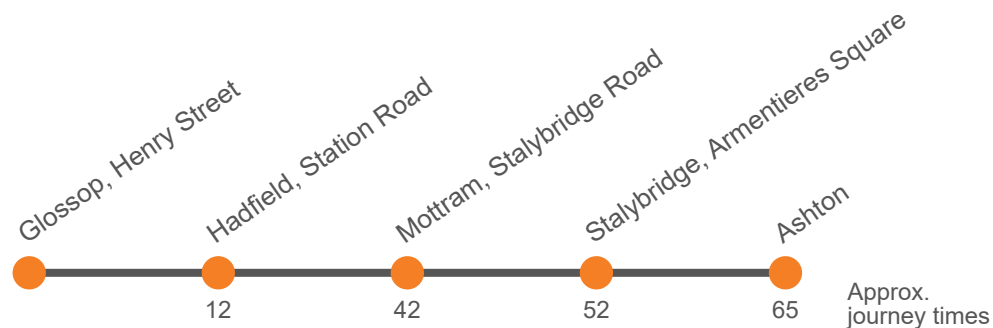

Monday to Friday (continued)

Glossop, Shirebrook Drive	...	...	...	...	...	...	...	...	...	1832	1902	1942	...	...
Glossop, Henry Street Stop A	1534	1559	1624	1649	1714	1734	1754	1814					2041	2141
Glossop, Market Hall									1839	1909	1949			
Hadfield, Railway Station	1548	1613	1638	1703	1728	1748	1808	1827	1850	1920	2000	2050	2150	
Mottram, Stalybridge Road <i>arr</i>	1623	1648	1713	1738	1803	1823	1843	1859	1915	1945	2018	2107	2207	
Mottram, Stalybridge Road <i>dep</i>	1623	1648	1713	1738	1803	1823	1843	1859	1915	1945	2018	2108	2208	
Stalybridge, Armentieres Square Stop A	1635	1700	1725	1750	1815	1835	1855	1910	1925	1955	2026	2116	2216	
Ashton-under-Lyne Interchange Stand K	1649	1714	1739	1804	1829	1849	1909	1923	1936	2006	2036	2126	2226	

Monday to Friday (continued)

Glossop, Shirebrook Drive	...	...
Glossop, Henry Street Stop A	2241	2341
Glossop, Market Hall		
Hadfield, Railway Station	2250	2350
Mottram, Stalybridge Road <i>arr</i>	2307	0007
Mottram, Stalybridge Road <i>dep</i>	2308	0008
Stalybridge, Armentieres Square Stop A	2316	0016
Ashton-under-Lyne Interchange Stand K	2326	0026