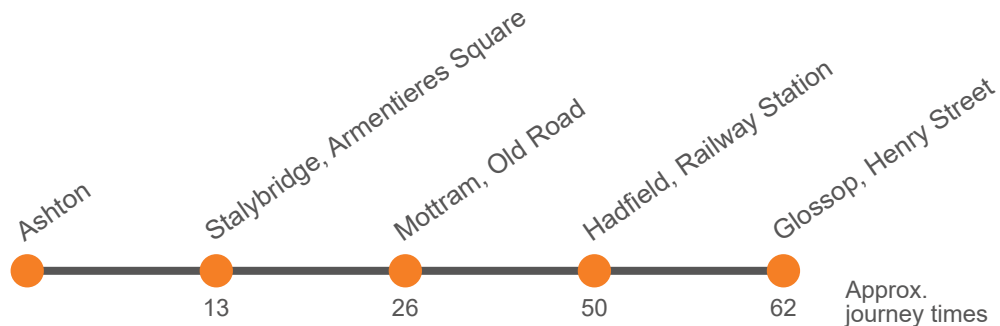

Monday to Friday (continued)

Ashton-under-Lyne Interchange Stand K	1555	1618	1638	1658	1718	1738	1803	1833	1903	1945	2045	2145	2245
Stalybridge, Armentieres Square Stop D	1612	1635	1655	1715	1735	1755	1820	1847	1914	1956	2056	2156	2256
Mottram, Old Road	1629	1652	1712	1732	1752	1812	1837	1859					
Mottram, Junction Stop B									1926	2008	2106	2206	2306
Hadfield, Railway Station	1653	1716	1736	1756	1816	1836	1901	1923	1948	2025	2123	2223	2323
Glossop, Henry Street Stop C	1708	1733	1753						1957	2034	2132	2232	2332
Glossop, Henry Street	...	...	...	1813	1830	1850	1915	1935	...	...	...	...	...
Glossop, Shirebrook Drive	...	...	...	1818	1835	1855	1920	1940	...	...	...	...	...

Monday to Friday (continued)

Ashton-under-Lyne Interchange Stand K	2331
Stalybridge, Armentieres Square Stop D	2339
Mottram, Old Road	
Mottram, Junction Stop B	2349
Hadfield, Railway Station	0006
Glossop, Henry Street Stop C	0015
Glossop, Henry Street	...
Glossop, Shirebrook Drive	...