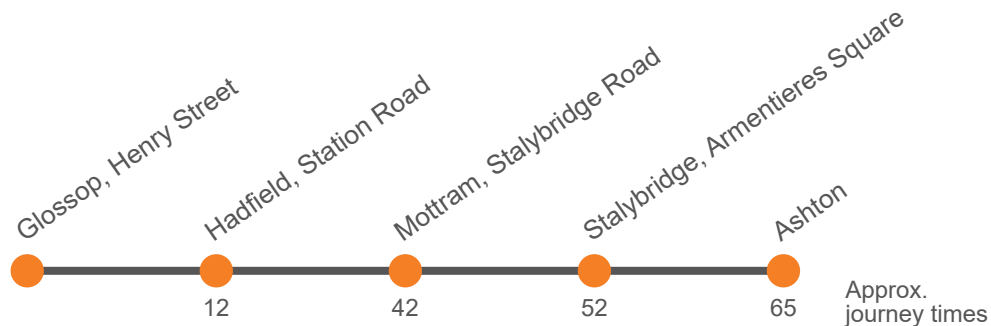

Monday to Friday (continued)

Glossop, Shirebrook Drive
Glossop, Henry Street Stop A	2241	2341
Glossop, Market Hall		
Hadfield, Railway Station	2250	2350
Mottram, Stalybridge Road <i>arr</i>	2307	0007
Mottram, Stalybridge Road <i>dep</i>	2308	0008
Stalybridge, Armentieres Square Stop A	2316	0016
Ashton-under-Lyne Interchange Stand K	2326	0026

Saturday

Glossop, Henry Street Stop A	0648	0748	0848	0948	1018	1048	Then at these mins past the hour	18 48	until	1648	1718	1748	1818
Hadfield, Railway Station	0657	0757	0857	1000	1030	1100		30 00		1700	1730	1800	1830
Mottram, Stalybridge Road <i>arr</i>	0715	0820	0920	1030	1100	1130		00 30		1730	1800	1828	1858
Mottram, Stalybridge Road <i>dep</i>	0715	0820	0920	1030	1100	1130		00 30		1730	1800	1828	1858
Stalybridge, Armentieres Square Stop A	0725	0830	0930	1040	1110	1140		10 40		1740	1810	1838	1908
Ashton-under-Lyne Interchange Stand K	0734	0839	0939	1052	1122	1152	22 52	1752	1822	1849	1919		

Sunday

Glossop, Shirebrook Drive	0722	0822		22		1622	1722
Glossop, Henry Street Stop A								1815	1920	2025	2125	2225	2325
Glossop, Market Hall	0729	0829	Then at	29		1629	1729						
Hadfield, Railway Station	0738	0838	these	38		1638	1738	1824	1929	2034	2134	2234	2334
Mottram, Stalybridge Road <i>arr</i>	0755	0900	mins	00	until	1700	1800	1846	1947	2051	2151	2251	2351
Mottram, Stalybridge Road <i>dep</i>	0755	0900	past	00		1700	1800	1846	1948	2052	2152	2252	2352
Mottram, Old Road	0756	0901	the	01		1701	1801	1847					
Stalybridge, Armentieres Square Stop A	0807	0912	hour	12		1712	1812	1858	1959	2100	2200	2300	0000
Ashton-under-Lyne Interchange Stand K	0817	0924		24		1724	1822	1906	2007	2108	2208	2308	0008