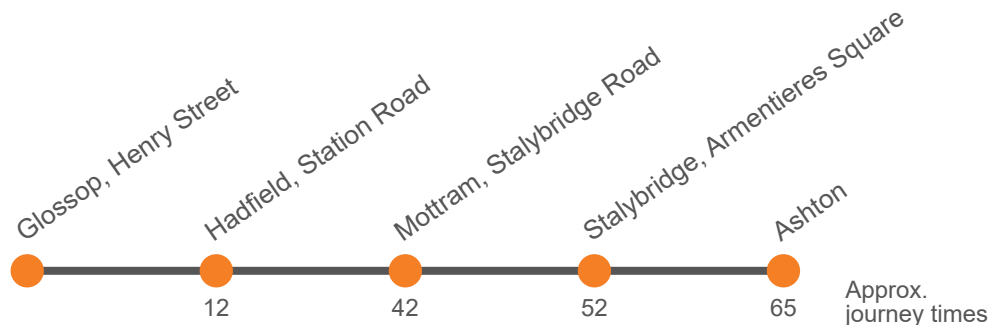

237

Manchester/Ashton - Glossop

Effective from: 24/04/2022

Stagecoach Manchester

Sunday (continued)

Ashton-under-Lyne Interchange Stand K	2321
Stalybridge, Armentieres Square Stop D	2329
Mottram, Junction Stop B	2337
Hadfield, Railway Station	2354
Glossop, Henry Street Stop C	0003
Glossop, Henry Street	...
Glossop, Shirebrook Drive	...