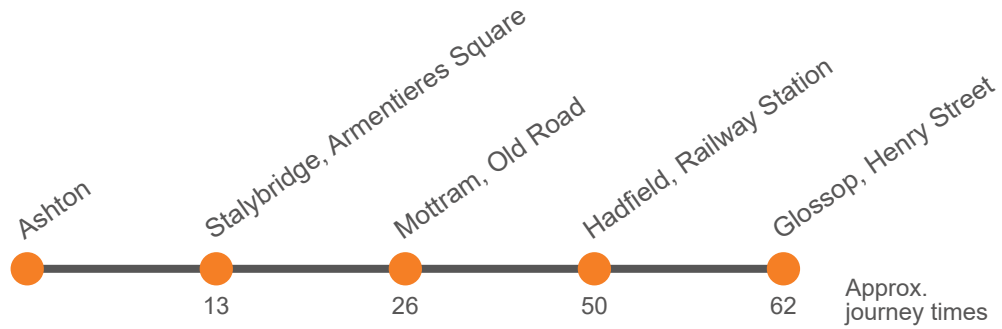

Sunday

Ashton-under-Lyne Interchange Stand K	0804	0901	Then at these mins past the hour	01	until	1601	1701	1801	1921	2021	2121	2221	
Stalybridge, Armentieres Square Stop D	0619	0719	0814	0913				13	1613	1711	1811	1929	2029	2129	2229
Mottram, Junction Stop B	0630	0730	0825	0925				25	1625	1722	1822	1937	2037	2137	2237
Hadfield, Railway Station	0648	0748	0848	0948				48	1648	1745	1845	1954	2054	2154	2254
Glossop, Henry Street Stop C										1754	1854	2003	2103	2203	2303
Glossop, Henry Street	0657	0757	0857	0957				57	1657
Glossop, Shirebrook Drive	0702	0802	0902	1002	02	1702			

237

Manchester/Ashton - Glossop

Effective from: 24/04/2022

Stagecoach Manchester

Sunday (continued)

Ashton-under-Lyne Interchange Stand K	2321
Stalybridge, Armentieres Square Stop D	2329
Mottram, Junction Stop B	2337
Hadfield, Railway Station	2354
Glossop, Henry Street Stop C	0003
Glossop, Henry Street	...
Glossop, Shirebrook Drive	...

Sunday

Glossop, Shirebrook Drive	0722	0822		22		1622	1722
Glossop, Henry Street Stop A								1815	1920	2025	2125	2225	2325
Glossop, Market Hall	0729	0829	Then at	29		1629	1729						
Hadfield, Railway Station	0738	0838	these	38		1638	1738	1824	1929	2034	2134	2234	2334
Mottram, Stalybridge Road <i>arr</i>	0755	0900	mins	00	until	1700	1800	1846	1947	2051	2151	2251	2351
Mottram, Stalybridge Road <i>dep</i>	0755	0900	past	00		1700	1800	1846	1948	2052	2152	2252	2352
Mottram, Old Road	0756	0901	the	01		1701	1801	1847					
Stalybridge, Armentieres Square Stop A	0807	0912	hour	12		1712	1812	1858	1959	2100	2200	2300	0000
Ashton-under-Lyne Interchange Stand K	0817	0924		24		1724	1822	1906	2007	2108	2208	2308	0008