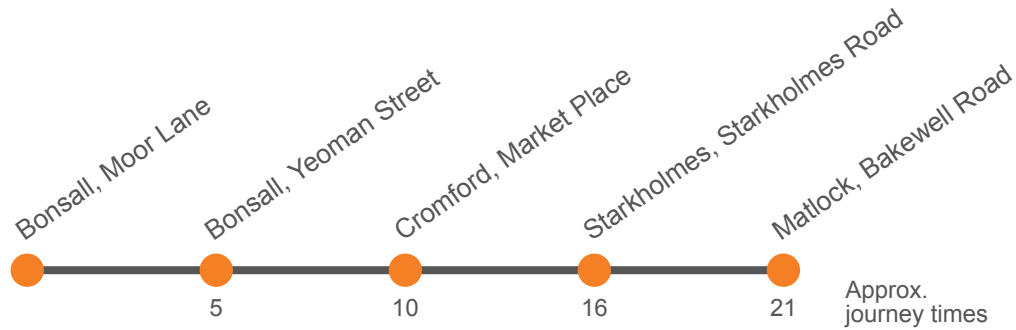

## Bonsall to Matlock via Cromford and Starkholmes

Effective from: 29/08/2021

Stagecoach Yorkshire