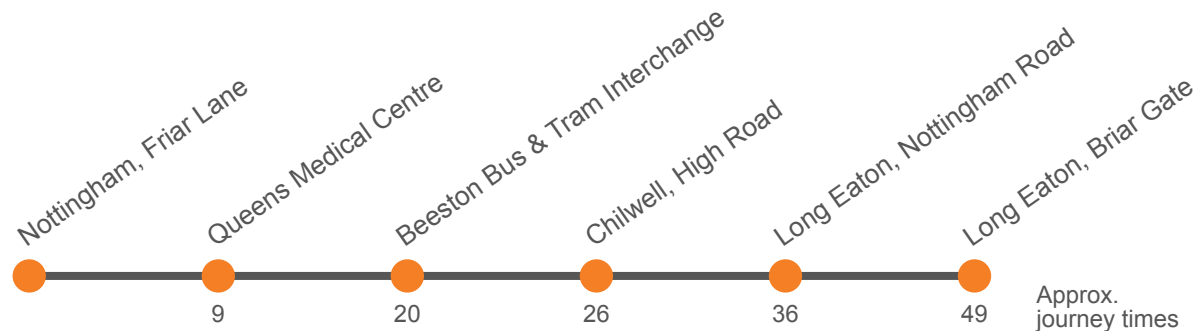

Monday to Friday (continued)

Codes	a	a	a	a	a	a	a	a	a	a	a	a	a	a
Friar Lane, Friar Lane	1603	1608	1613	1623	1633	1643	1653	1703	1713	1728	1738	1748	1758	1808
Queens Medical Centre	1613	1620	1625	1635	1645	1655	1705	1715	1725	1740	1750	1800	1810	1820
Beeston Bus & Tram Interchange	1627	1639	1644	1654	1704	1716	1726	1736	1746	1801	1811	1817	1827	1835
Attenborough Lane, High Road	1633	1645	1650	1700	1710	1722	1732	1742	1752	1807	1817	1823	1833	1841
Long Eaton, Green <i>arr</i>	1644	1658	1703	1713	1723	1735	1745	1755	1805	1818	1828	1834	1844	1850
Long Eaton, Green <i>dep</i>	1645	1658	1703	1713	1725	1735	1745	1755	1805	1818	1828	1834	1844	1852
Wilsthorpe Island, Derby Road	1652		1710		1732		1750		1810			1838		
Church, Wilsthorpe Road	1656		1714		1736		1754		1814			1842		
Square, Victoria Road	1701		1719		1741		1759		1819			1847		
Borrowash, Victoria Avenue	1706		1724		1746		1804		1824			1852		
Spondon, Lodge Lane	1711		1729		1751		1809		1829			1857		
Chaddesden, Lane End	1716		1734		1756		1814		1834			1902		
Bus Station, Morledge	1725		1743		1805		1823		1843			1911		
Derby, Corporation Street Stop J4	...		...		...		...		...			...		
186 Briar Gate, Briar Gate	...	1712	...	1727	...	1749	...	1809	...	1832	1842	...	1858	1906

a buses arriving in Derby between 7:59 and 9:00 and 16:00 and 18:00 run via St Alkmund's Way.