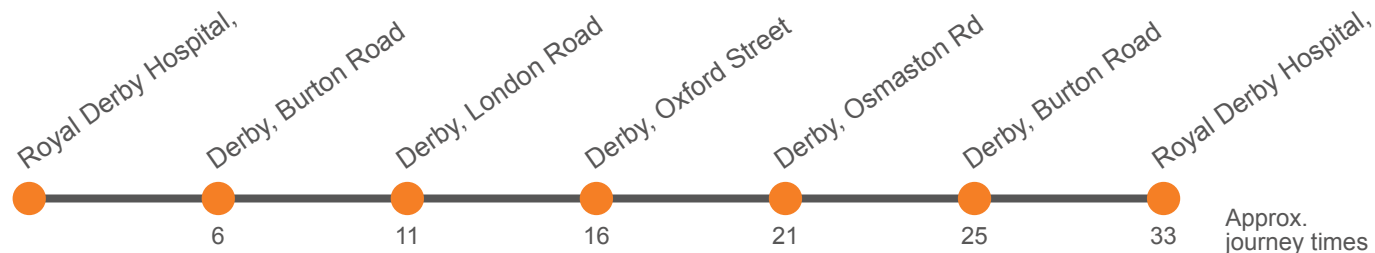

Monday to Friday (continued)

Royal Derby Hospital	1400	1420	1440	1500	1520	1540	1600	1620	1640	1700	1720
Breedon Hill Road, Burton Road	1406	1426	1446	1506	1526	1546	1606	1626	1646	1706	1726
London Road, London Road	1411	1431	1451	1511	1531	1551	1611	1631	1651	1711	1731
Florence Nightingale Community Hospital, Oxford Street	1416	1436	1456	1516	1536	1556	1616	1636	1656	1716	1736
Derby Railway Station, Stop S2											
Florence Nightingale Community Hospital, Oxford Street											
Derby, Osmaston Road, Stop A6	1421	1441	1501	1521	1541	1601	1621	1641	1701	1721	1741
Breedon Hill Road, Burton Road	1425	1445	1505	1525	1545	1605	1625	1645	1705	1725	1745
Royal Derby Hospital	1431	1451	1516	1536	1556	1616	1636	1656	1716	1736	1756

Monday to Friday (continued)

Royal Derby Hospital	1740	1800	1820	1840	1900	1920	1945	2005	2025	...	2120
Breedon Hill Road, Burton Road	1746	1806	1826	1846	1906	1926	1951	2011	2031	...	2126
London Road, London Road	1751	1811	1831	1851	1911	1931	1956	2016	2036	...	2131
Florence Nightingale Community Hospital, Oxford Street	1756	1816	1836	1856	1916	1936	2001	2021	2041	...	2136
Derby Railway Station, Stop S2						1938	2003	2023	2043	2054	2138
Florence Nightingale Community Hospital, Oxford Street						1940	2005	...	...	2056	...
Derby, Osmaston Road, Stop A6	1801	1821	1841	1901	1921	1945	2010	...	...	2101	...
Breedon Hill Road, Burton Road	1805	1825	1845	1905	1925	1949	2014	...	...	2105	...
Royal Derby Hospital	1811	1831	1851	1911	1931	1955	2020	...	...	2111	...